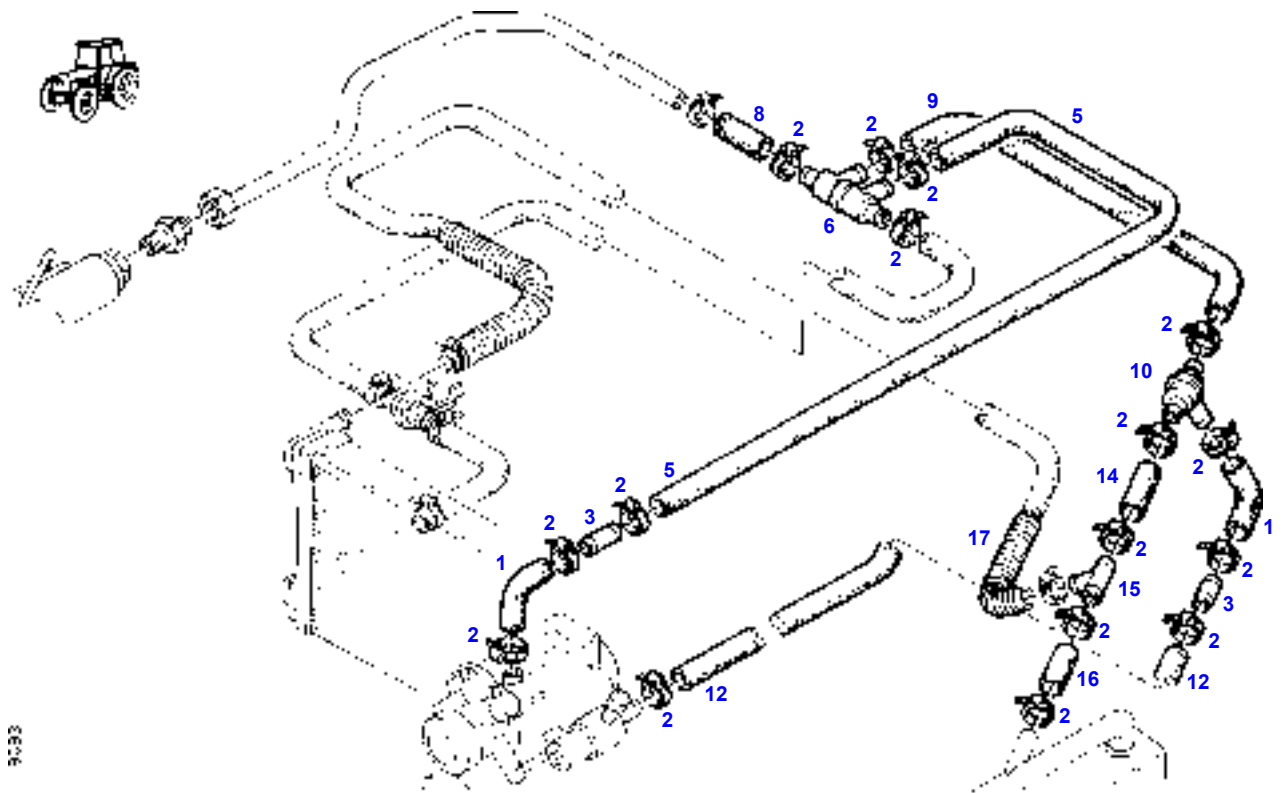

9093

TUBES HEATING

Элемент	Номер по каталогу	Описание	Кол-во
1	155950010091	RUBBER BEND	2
2	X458651300000	HOSE CLIP	15
3	524810131510	SOCKET	2
5	X591106000950	HOSE	1
6	H524810131110	CHECK VALVE	1
8	X591106000940	HOSE	1
9	X591106000940	HOSE	1
10	H524810131100	THERMOSTAT	1
12	X591106000940	HOSE	1
14	X591106000940	HOSE	1
15	524810131520	T-PIECE	1
16	X591106000940	HOSE	1
17	X591496000920	HOSE PROTECTION	1