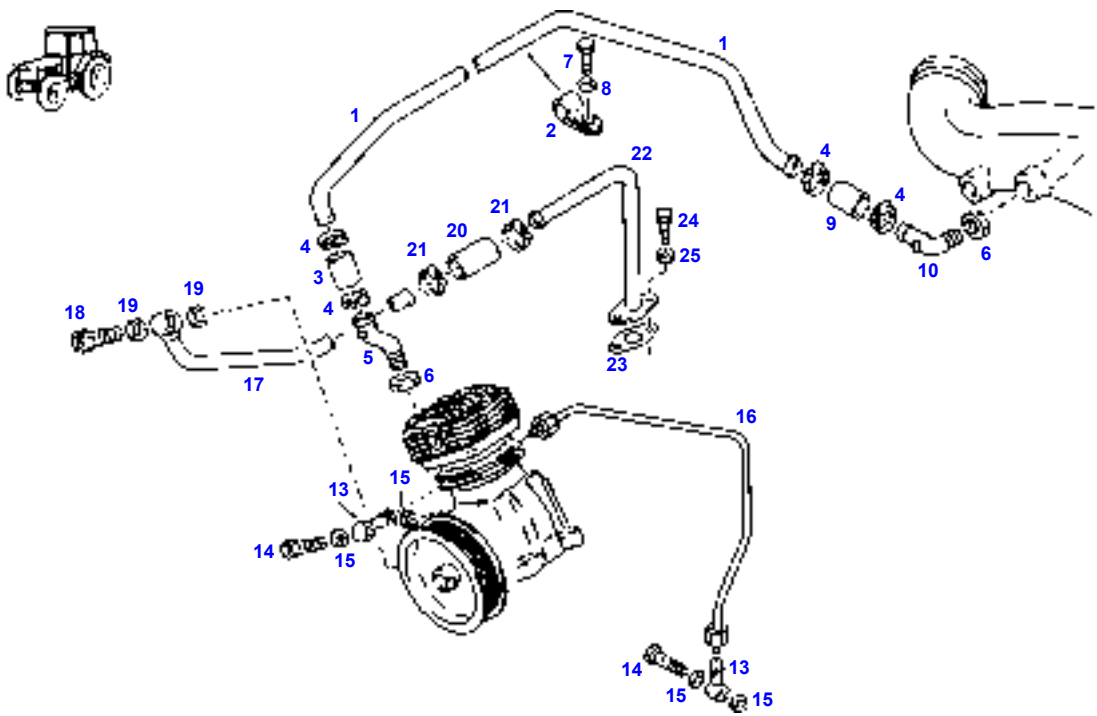

9593

SUCTION PIPING

Элемент	Номер по каталогу	Описание	Кол-во
1	F524880010080	SUCTION PIPING	1
2	F524880010090	PIPE COLLAR	1
3	X604179202220	PRESSURE HOSE	1
4	F524880010210	STRAP	4
5	F524880010060	MANIFOLD	1
6	X436006800000	HEXAGON NUT	2
7	X487531741000	HEXAGON SCREW	1
8	X450007508000	DISC	1
9	X604179202220	PRESSURE HOSE	1
10	F524880010200	MANIFOLD	1
13	F824200180080	BANJO FITTING	2
14	X494501700000	HOLLOW SCREW	2
15	X540002478000	SEALING RING	4
16	F524880010110	OIL PRESSURE PIPE	1
17	F524880010120	OIL RETURN TUBE	1
18	X494515800000	SCREW	1
19	X540006678000	SEALING RING	2
20	F524880010130	HOSE	1
21	X458651300000	HOSE CLIP	2
22	F524880010140	OIL RETURN TUBE	1
23	F524880010150	GASKET	1
24	X487527841000	HEXAGON SCREW	2
25	X450006308000	DISC	2