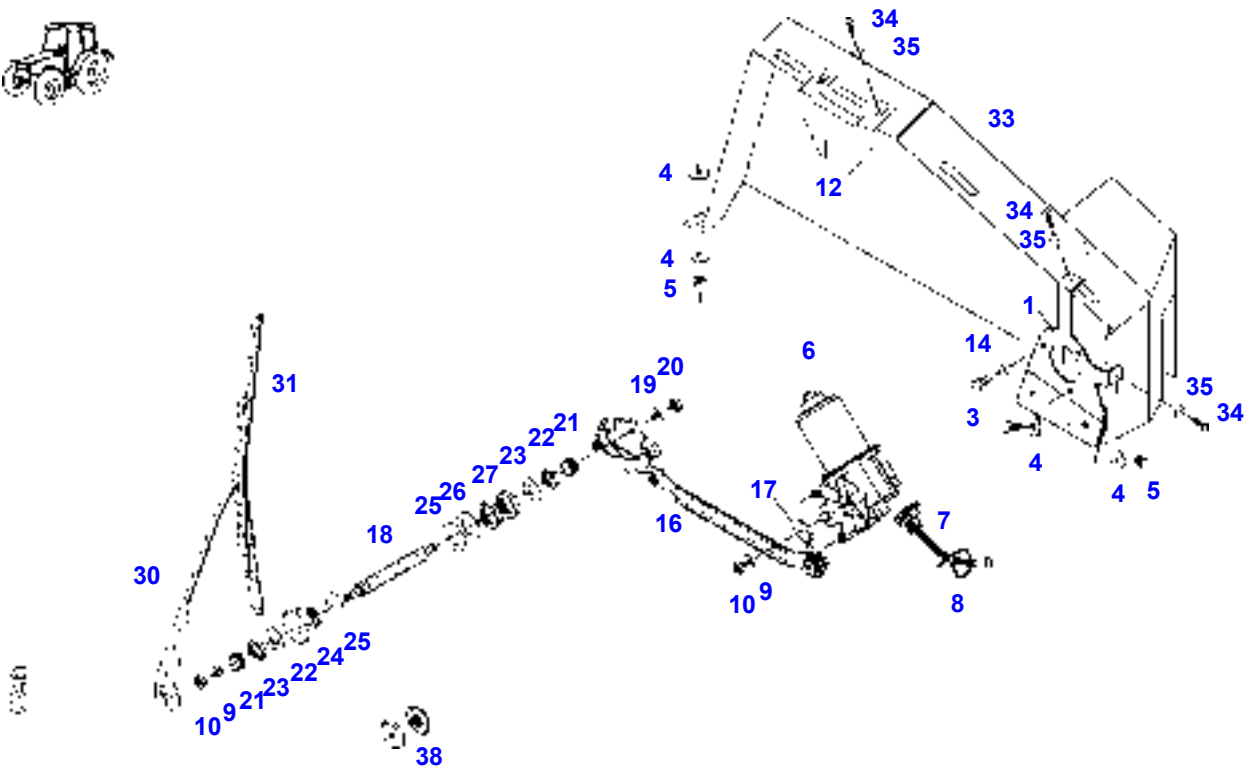

WINDSHIELD WIPER

Элемент	Номер по каталогу	Описание	Кол-во
1	524810171040	SUPPORT	1
3	X487520041000	HEXAGON SCREW	5
4	X454305108000	DISC	6
5	X434102240000	HEXAGON NUT	3
6	G524810171010	WIPER MOTOR	1
7	H524810171100	CABLE LOOM	1
8	X668980301000	CABLE TAPE	1
9	X521403947000	SPRING WASHER	2
10	X428202439000	HEXAGON NUT	2
12	524810171050	SUPPORT	1
14	X521403047000	SPRING WASHER	3
16	G524810171120	LINKAGE	1
17	524810171240	LEVER	1
18	524810171200	WIPER BEARING	1
19	X521404447000	SPRING WASHER	1
20	X428202839000	HEXAGON NUT	1
21	524810171230	CAP	2
22	524810171220	NUT	2
23	X521407847000	SPRING WASHER	2
24	524810171010	BUSH	1
25	524810171020	DISC	2
26	524810171030	DISC	1
27	524810171210	NUT	2
30	G816810170020	WIPER ARM	1
31	H524810170020	WIPER BLADE	1
33	H524810171060	PROTECTION	1
34	X493812005000	SELF-TAPPING SCREW	4
35	X454303908000	DISC	4
38	A205812051040	CLOSING COVER	1