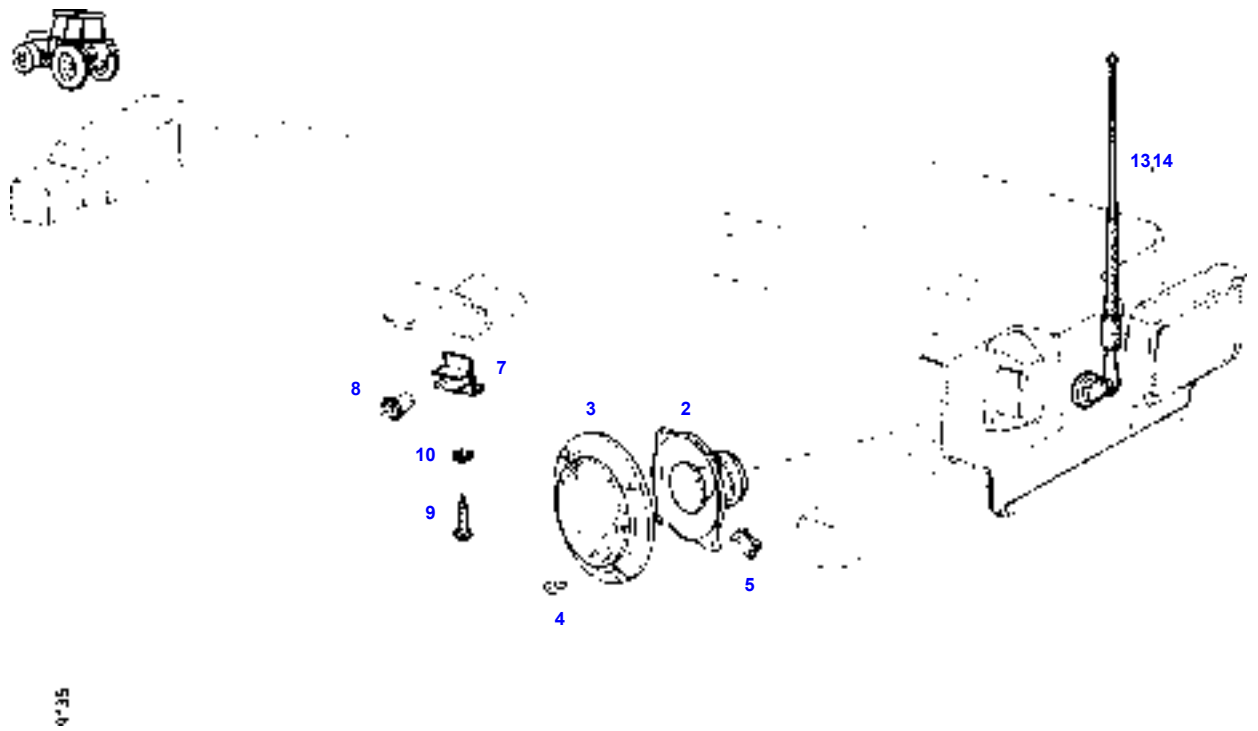

## INTERIOR LIGHTING

Элемент	Номер по каталогу	Описание	Кол-во
1	H816810200010	INSIDE LIGHT	1
2	X825283291000	FILAMENT BULB	1
4	524810200010	SUPPORT	1
	524810200020	SUPPORT	1
5	X495108501000	SELF-TAPPING SCREW	4
6	X450003308000	DISC	6
7	...		
8	X493808705000	SELF-TAPPING SCREW	2
10	H816810200021	READING LAMP	1
11	X671306500000	FILAMENT BULB	1