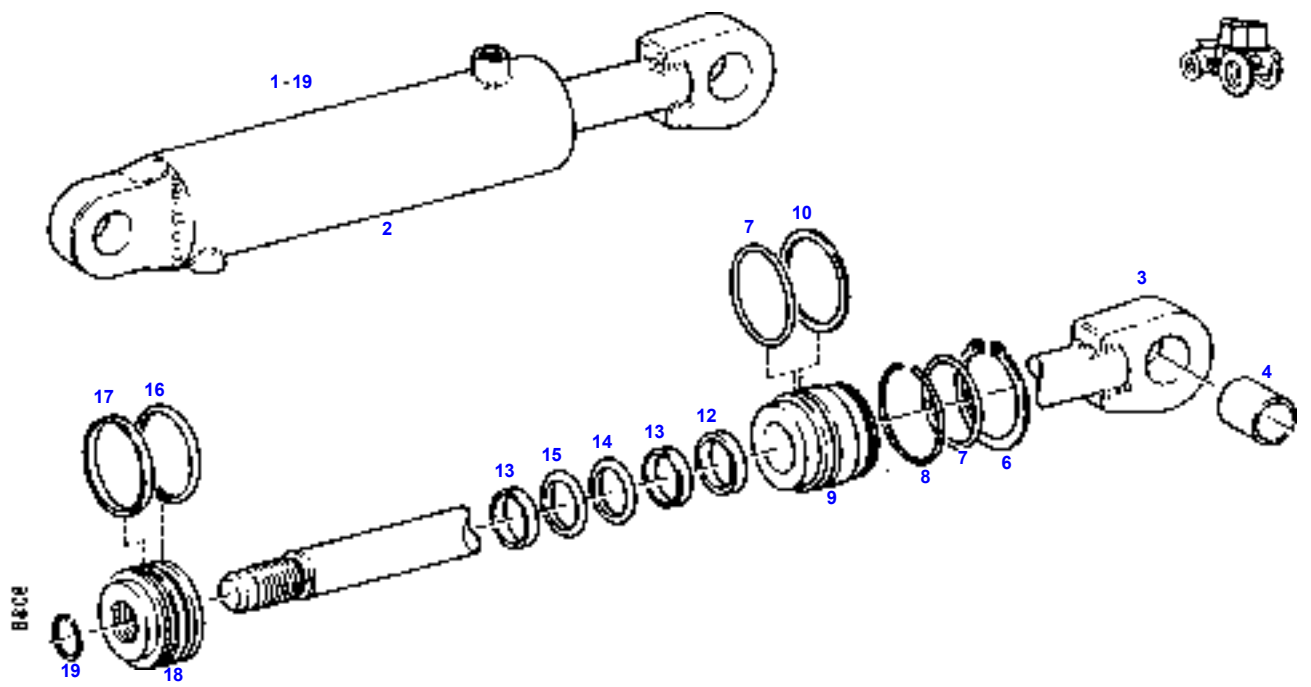

D.A. HYDR. CYLINDER

Элемент	Номер по каталогу	Описание	Кол-во
1	---		
1	G514860900010	D.A. HYDR. CYLINDER	1
	G001990011150	SEAL KIT HYDR. ZYL.	1
2	---		
3	H199860030010	PISTON ROD	1
4	X609521201000	BRACKET BUSHING	1
6	X530007946000	CIRCLIP	1
7	X548967266000	O-RING	2
8	285860030430	SNAP RING	1
9	816860030600	BRACKET BUSHING	1
10	X566310801000	SUPPORTING RING	1
12	X547580001000	GASKET	1
13	X560240001000	GUIDE RING	2
14	X547530002000	GASKET	1
15	X547530000000	GASKET	1
16	X547500100000	GASKET	1
17	X820500475000	GUIDE RING	1
18	816860030610	PISTON	1
19	X533210646000	SNAP RING	1