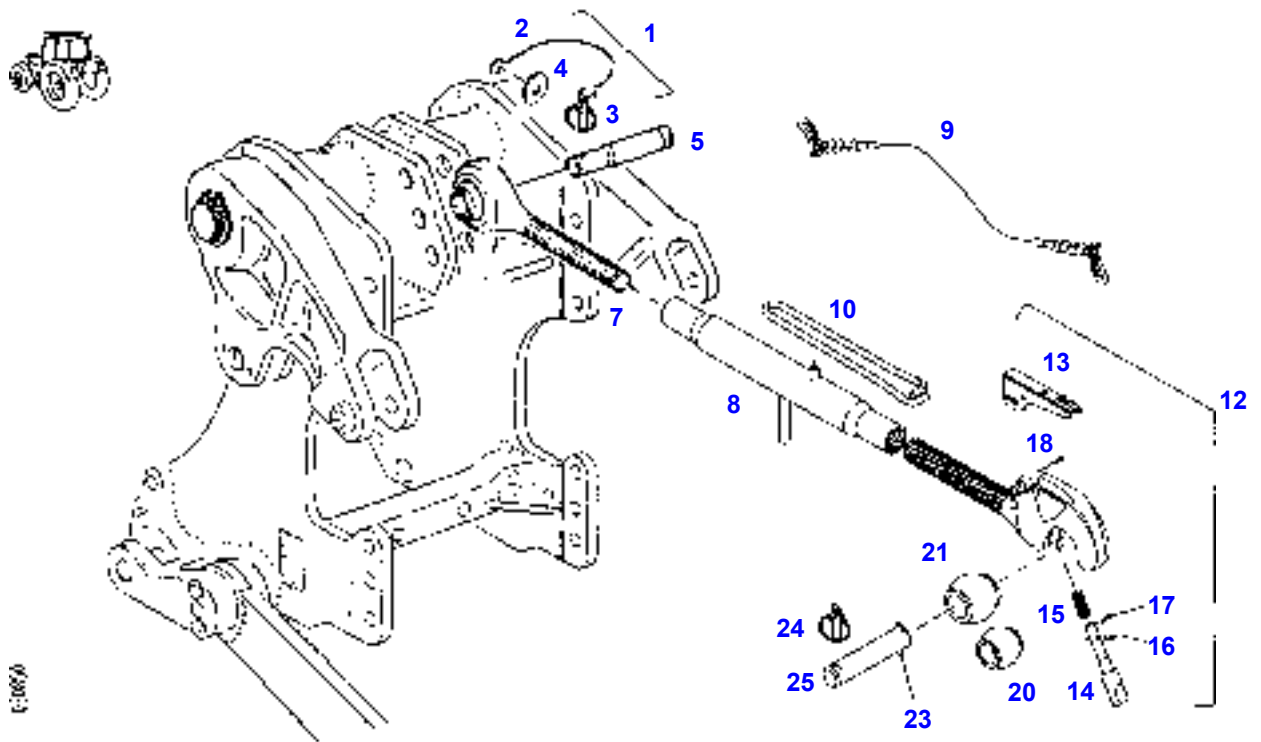

UPPER LINK

Элемент	Номер по каталогу	Описание	Кол-во
1	G816870050031	FOLDING PLUG	1
2	H716921050030	CABLE	1
3	X537607600000	FOLDING PLUG	1
4	X454306308000	DISC	1
5	199870050020	BOLT	1
7	X800150062000	JOINT SPINDLE	1
8	H199870050010	PART OF UPPER LINK	1
9	G184870050090	ACTUATING CABLE	1
10	F210871050040	SPRING CLAMP	1
12	G199870050101	HOOK	1
13	F199870050010	OPENING LEVER	1
14	F199870050040	LOCKING BOLT	1
15	F199870050030	PRESSURE SPRING	1
16	X500624546000	SP-PIN	1
17	X500624746000	SP-PIN	1
18	X500621446000	SP-PIN	1
20	0066288100000	BALL BUSH	1
21	0066290100000	BALL BUSH	1
23	X500628846000	SP-PIN	1
	X500632846000	SP-PIN	1
24	X537607600000	FOLDING PLUG	1
25	198870050010	BOLT	1
	184870050010	BOLT	1