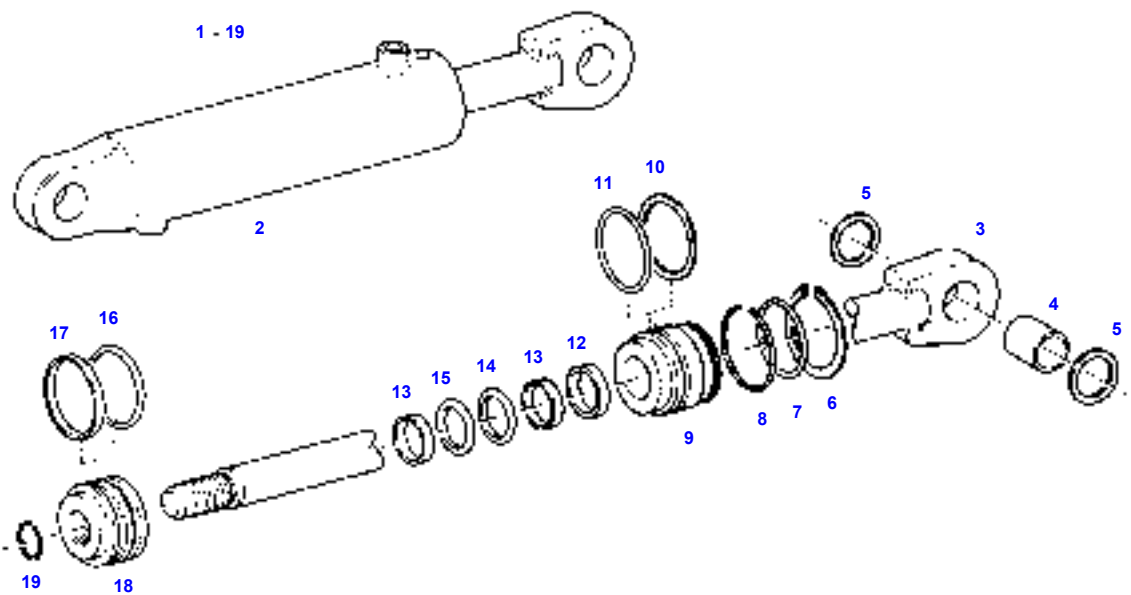

4325

D.A. HYDR. CYLINDER

Элемент	Номер по каталогу	Описание	Кол-во
1	---		
1	G199860030010	D.A. HYDR. CYLINDER	1
	G001990010710	SET OF GASKETS	1
2	H199860030020	CYLINDER LINER	1
3	H199860030010	PISTON ROD	1
4	X609521201000	BRACKET BUSHING	1
5	199860030330	SEALING RING	1
6	X530007246000	CIRCLIP	1
7	X548957666000	O-RING	1
8	199860030320	SNAP RING	1
9	199860030300	BRACKET BUSHING	1
10	X566309000000	SUPPORTING RING	1
11	X548957666000	O-RING	1
12	X547580001000	GASKET	1
13	X560240001000	GUIDE RING	2
14	X547530002000	GASKET	1
15	X547530000000	GASKET	1
16	X547550201000	GASKET	1
17	X560257500000	GUIDE RING	1
18	199860030310	PISTON	1
19	X533210646000	SNAP RING	1