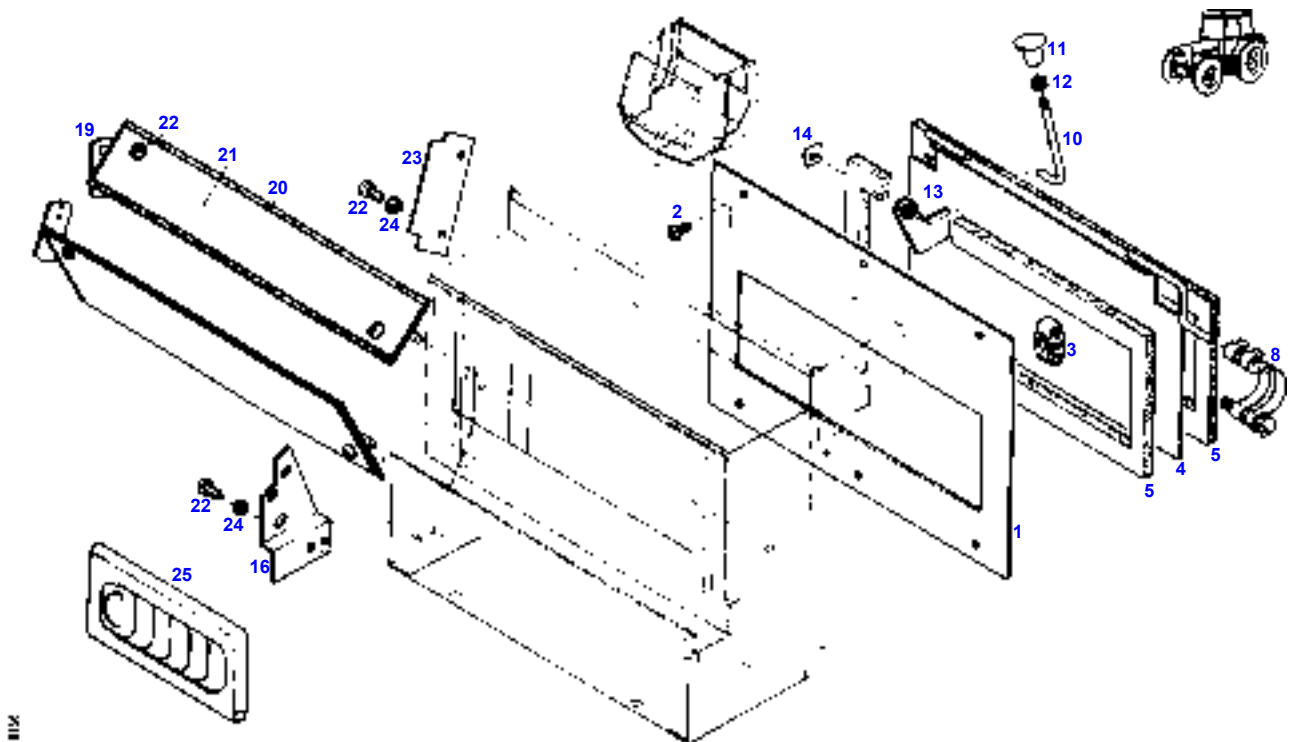

HEATING FLAP

Элемент	Номер по каталогу	Описание	Кол-во
1	H524810130040	COVER	1
2	X493812105000	SELF-TAPPING SCREW	6
3	X668467000000	CABLE FASTENER	2
4	H524810130030	FLAP	1
5	524810130090	GASKET	2
8	345810140020	LEAF SPRING	2
10	524810130120	ROD	1
11	X697405400000	HANDLE	1
12	198100360401	GROMMET	1
13	X665204896000	CABLE SOCKET	1
14	X536603645000	DOUBLE-CLIP	1
16	524810130130	SUPPORT	1
19	H524810130050	FLAP	2
20	524810130210	PLATE	2
21	524810130200	SHEET METAL	2
22	X493812005000	SELF-TAPPING SCREW	8
23	524810130100	SUPPORT	1
24	X450003908000	DISC	4
25	G198810140020	SQUARE NOZZLE	1