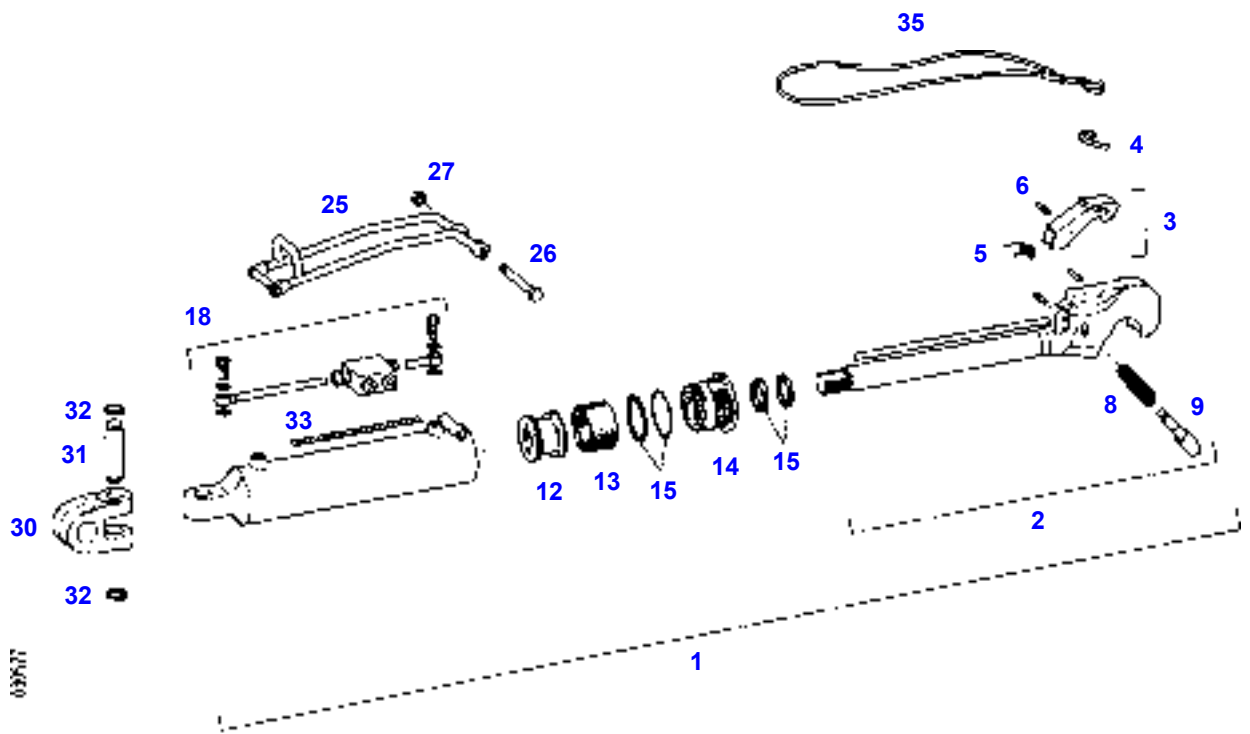

HYDR. UPPER LINK

Элемент	Номер по каталогу	Описание	Кол-во
1	G712870051020	HYDR. UPPER LINK	1
2	F712870051070	PISTON ROD	1
3	F712870051080	OPENING LEVER	1
4	F198870052100	STRAP	1
5	F258872051040	YOKE SPRING	1
6	X500624946000	SP-PIN	3
8	F184870050030	PRESSURE SPRING	1
9	F184870050020	LOCKING BOLT	1
12	F712870051030	PISTON	1
13	F712870051040	PISTON GASKET	1
14	F712870051060	CYLINDER COVER	1
15	F712870051050	SET OF GASKETS	1
18	F712870051120	CHECK VALVE	1
25	F712870051010	SUPPORT	1
26	X486532605000	HEXAGON SCREW	1
27	X434102840000	HEXAGON NUT	1
30	F816870051060	FORK CONNECTION	1
31	F816870050080	BOLT	1
32	X530016001000	CIRCLIP	2
33	F816870051050	SCALE	1
35	G184870050090	ACTUATING CABLE	1