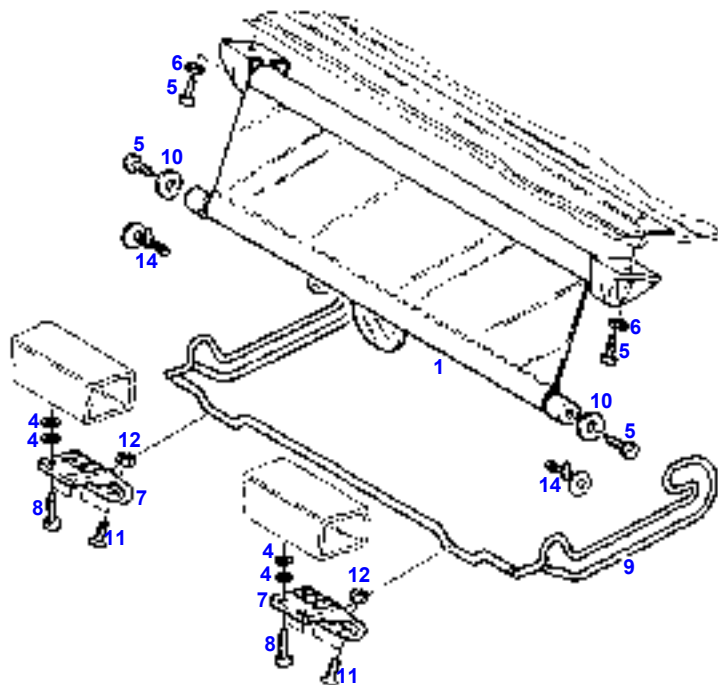

141

SUN VISOR

Элемент	Номер по каталогу	Описание	Кол-во
1	G380810160020	STORE	1
4	X450003908000	DISC	N.B.
5	X493812305000	SELF-TAPPING SCREW	4
6	X454303908000	DISC	2
7	198810160011	CLAMPING PIECE	2
8	X493812500000	SELF-TAPPING SCREW	4
9	H380810160010	LINKAGE	1
10	X452405408000	DISC	2
11	X492020200000	C'SUNK SCREW	4
12	X428202039000	HEXAGON NUT	4
14	F380810160010	END PIECE	2