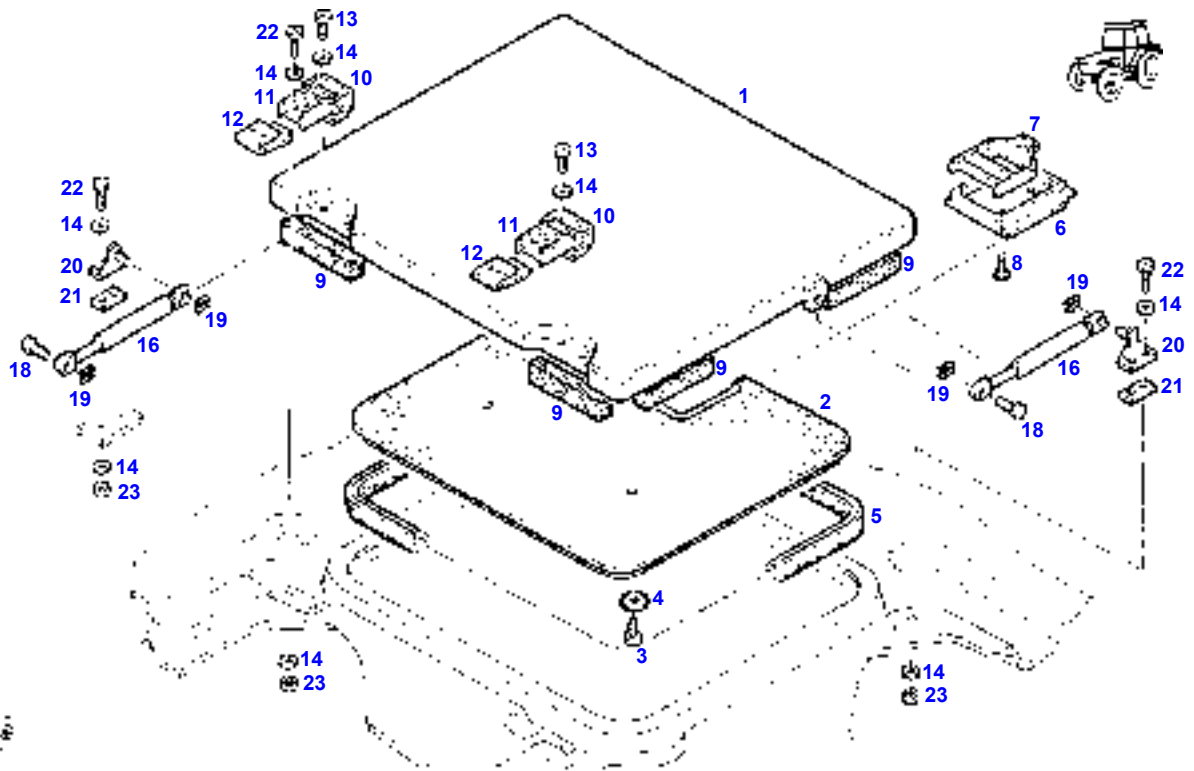

ROOF HATCH

Элемент	Номер по каталогу	Описание	Кол-во
1	816810020200	ROOF HATCH	1
2	716810021210	ROOF HATCH LINING	1
3	X496308901000	SELF-TAPPING SCREW	2
4	X452055581000	PROTECTION DISC	2
5	X304287000960	OUTER PROTECTION	1
6	816810020260	BRACKET	1
7	816810020250	HANDLE RECESS	1
8	X473514500000	FILL HEAD SCREW	4
9	166200010020	TAPE	2
10	H716810021020	HINGE	2
11	...		
12	...		
13	X473520700000	HEXAGON SCREW	4
14	X454305108000	DISC	20
16	H816810020100	GAS FILLED DAMPER	2
18	X443218600000	RIVET	2
19	X536604822000	DOUBLE-CLIP	4
20	H281507230101	BRACKET	2
21	281507230540	BASE	2
22	X495922600000	FILL HEAD SCREW	8
23	X430002200000	HEXAGON NUT	8