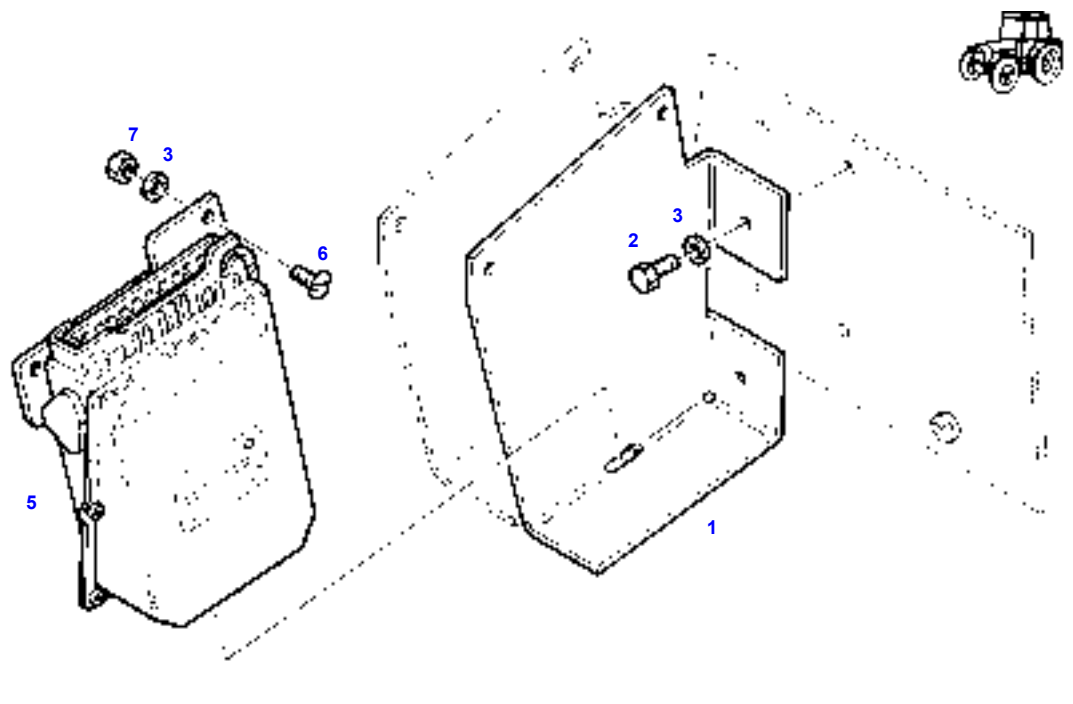

9065

ELECTRONIC BOX

Элемент	Номер по каталогу	Описание	Кол-во
1	716900030030	SUPPORT	1
2	X493812005000	SELF-TAPPING SCREW	2
3	X521402647000	SPRING WASHER	4
5	G816860100091	ELECTRONIC BOX	1
6	X492021150000	C'SUNK SCREW	2
7	X428202039000	HEXAGON NUT	2