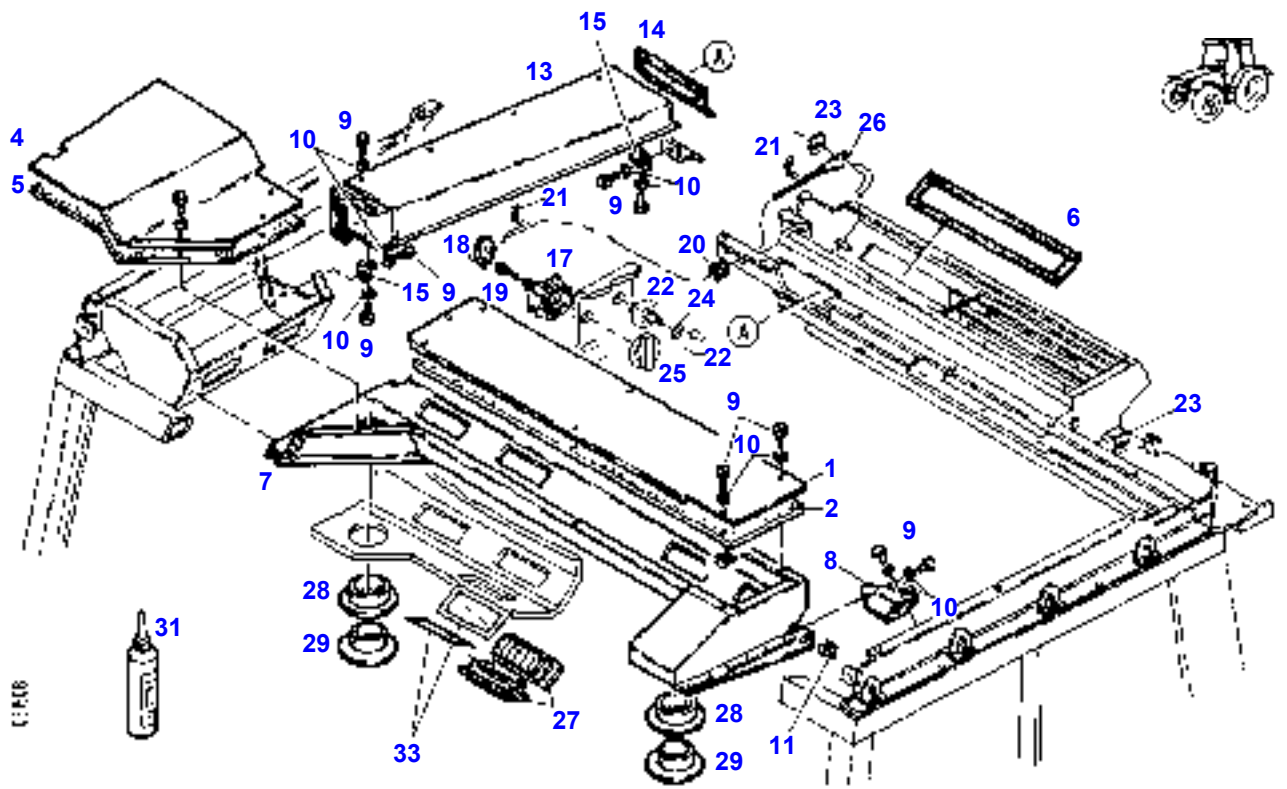

AERATION

Элемент	Номер по каталогу	Описание	Кол-во

1	524810140020	COVER	1
2	524810140070	INSULATING PLATE	1
4	524810140090	COVER	1
5	524810140180	INSULATING PLATE	1
6	X903005285995	SEALING RIBBON	1
7	H524810140020	AIR DISTRIBUTOR	1
8	524810140030	ANGLE	1
9	X495112100000	SELF-TAPPING SCREW	21
10	X454303908000	DISC	21
11	X435722500000	SHEET METAL NUT	1
13	524810140061	COVER SHEET	1
14	X903005289995	SEALING RIBBON	1
15	816810020060	RETAINING ANGLE	2
17	G524810140011	ACTUATOR	1
18	312810130452	QUADRANT	1
19	312810130463	SHAFT	1
20	816810270010	GROMMET	1
21	X699465000000	PROFILE SPRING	2
22	...		
23	X536603645000	DOUBLE-CLIP	2
24	X536707300000	SPRING NUT	1
25	312810130240	CONTROL KNOB	1
26	H524810140100	CABLE	1
27	G816810140080	SQUARE NOZZLE	6
	G816810140080	SQUARE NOZZLE	6
28	816810130020	AIR JET MOUNT	2
29	G816810130080	AIR JET	2
31	X903053634000	SEALING COMPOUND	N.B.
33	524810140500	COVER	N.B.