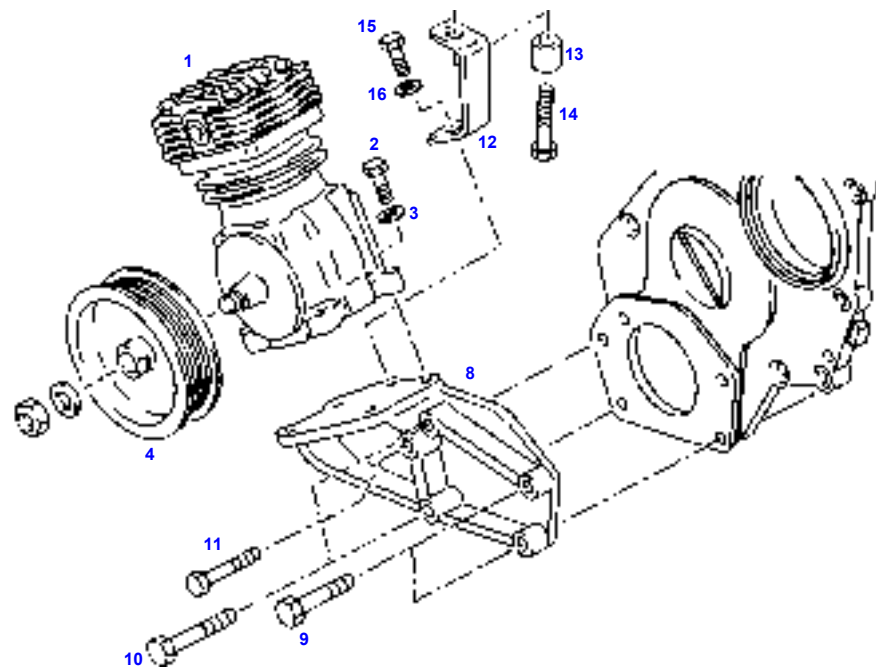

8692

COMPRESSOR INSTALLAT

Элемент	Номер по каталогу	Описание	Кол-во
1	F524880010010	AIR PRESSER	1
	G001990011250	SET OF GASKETS	1
2	X487528201000	HEXAGON SCREW	4
3	X450006308000	DISC	4
4	F524880010020	V-BELT PULLEY	1
8	F524880010030	CARRIER	1
9	X486533206000	HEXAGON SCREW	2
10	X486534100000	HEXAGON SCREW	2
11	X486532606000	HEXAGON SCREW	1
12	F524880010040	SUPPORT	1
13	F524880010050	SPACER BUSHING	1
14	X487541141000	HEXAGON SCREW	1
15	X487527741000	HEXAGON SCREW	1
16	X450006308000	DISC	1