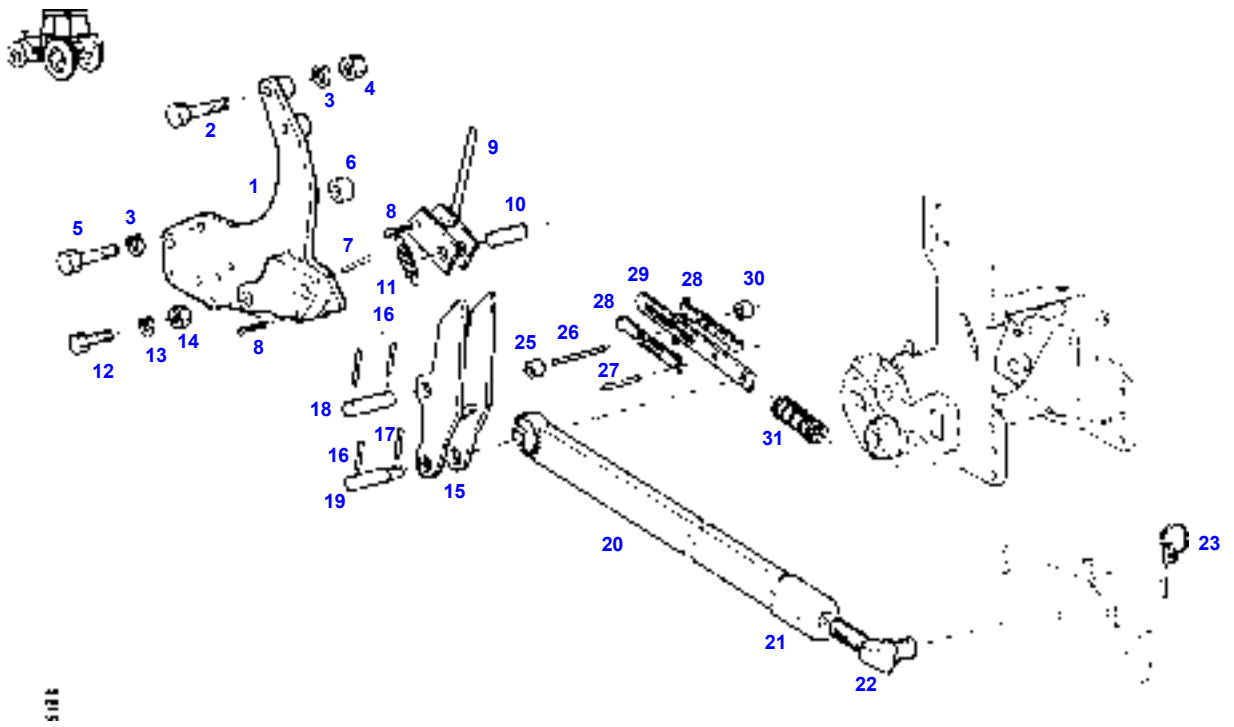

1011

SUPPORT

Элемент	Номер по каталогу	Описание	Кол-во
1	H524870040010	PLATE	1
	H524870040020	PLATE	1
2	X487546401000	HEXAGON SCREW	4
3	X520806601000	SPRING RING	12
4	X428204039000	HEXAGON NUT	4
5	X487546206000	HEXAGON SCREW	8
	X487545606000	HEXAGON SCREW	8
6	186870040101	SLEEVE	8
7	X500624546000	SP-PIN	2
8	X531916400000	SPLIT PIN	4
9	H199870041010	BOLT	1
	H199870041020	BOLT	1
10	199870041010	BOLT	2
11	120861031030	TENSION SPRING	2
12	X487536241000	HEXAGON SCREW	2
13	X520805001000	SPRING RING	2
14	X428203239000	HEXAGON NUT	2
15	H524870040030	FLAP	2
16	X500624946000	SP-PIN	6
17	X500628846000	SP-PIN	2
18	199870041020	BOLT	2
19	199870040020	BOLT	2
20	H199870041041	PUSH ROD	2
21	716870040110	SETTING NUT	2
22	199870040031	BENDED SCREW	2
23	X537607600000	FOLDING PLUG	2
25	258890050010	SPACER TUBE	2
26	X500633246000	SP-PIN	2
27	X500628846000	SP-PIN	2
28	198870061411	GUIDE STRIP	4
29	716870040130	STRIP	2
30	117961700240	SPACER TUBE	2
31	X699320501000	PRESSURE SPRING	2