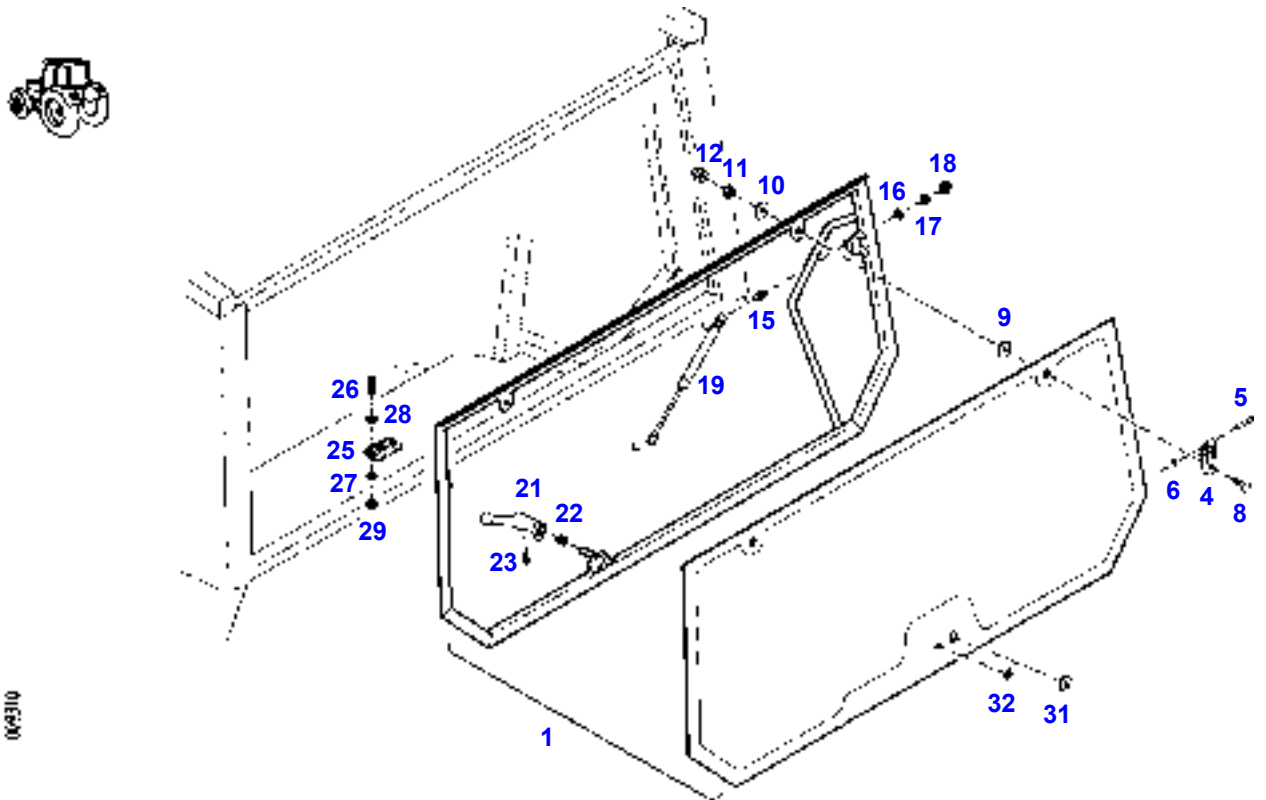

049310

REAR WINDOW PANE

Элемент	Номер по каталогу	Описание	Кол-во
1	H524810050010	REAR WINDOW PANE	1
	L524810410000	REAR WINDOW PANE	1
4	205812040521	HINGE	2
5	205812040010	HINGE PIN	2
6	X523303446000	LOCKING WASHER	2
8	X477831901000	FLAT HEAD SCREW	2
9	524810050300	RUBBER WASHER	2
10	X454407508000	DISC	2
11	X434102840000	HEXAGON NUT	2
12	X499719100000	HEXAG.PROTECTIVE CAP	2
15	X504827000000	BALL END PIN	4
16	X521403947000	SPRING WASHER	4
17	X434102440000	HEXAGON NUT	4
18	X499718800000	HEXAG.PROTECTIVE CAP	4
19	H524810050070	GAS FILLED DAMPER	2
21	G210812040080	WINDOW HANDLE	1
22	291500210720	PRESSURE SPRING	1
23	X413420801000	THREADED PIN	1
25	222812050510	CATCH	1
26	X495921901000	FILL HEAD SCREW	2
27	X522803247000	WASHER	2
28	X521403047000	SPRING WASHER	2
29	X434102240000	HEXAGON NUT	2
31	A205812051040	CLOSING COVER	1
32	A205812051040	CLOSING COVER	1