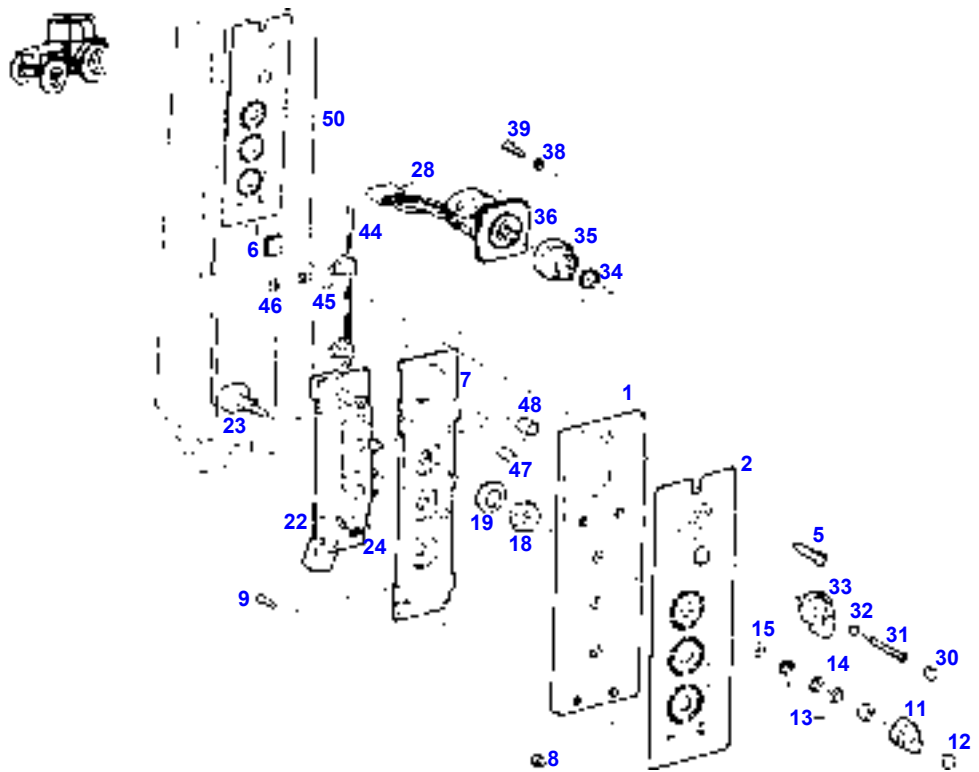

9137

CONTROL PART

Элемент	Номер по каталогу	Описание	Кол-во

1	H816860100230	CONTROL PANEL	1
2	816860100510	INSTRUCTION PLATE	1
5	X496103200000	SELF-TAPPING SCREW	1
6	X435702600000	SHEET METAL NUT	1
7	816860100520	CONSOLE	1
8	X428201439000	HEXAGON NUT	4
9	X492013001000	C'SUNK SCREW	4
11	X830010062000	BUTTON	3
12	X840085024000	CAP	3
13	X450005108000	DISC	6
14	X699287646000	DISC SPRING	6
15	X548811866000	O-RING	3
18	385860100610	HEXAGON NUT	3
19	X699288000000	DISC SPRING	3
22	G816860100300	PRINTED CARD	1
23	F816860100010	POTENTIOMETER	3
24	...		
28	H816860100160	CABLE LOOM	1
30	X840085024000	CAP	1
31	X495911300000	FILL HEAD SCREW	1
32	X450002401000	DISC	1
33	385862901310	BUTTON	1
34	X548839101000	O-RING	1
35	385862901300	SEGMENT	1
36	F385862901010	SWITCH	1
38	X520802201000	SPRING RING	4
39	X493007001000	CUTTING SCREW	4
44	G816860100400	CABLE	1
	G816860100410	CABLE	1
45	F816860100060	FILAMENT BULB	5
46	X530000946000	CIRCLIP	5
47	X668832094960	INSULATING HOSE	1
48	X668832494420	INSULATING HOSE	1
50	...