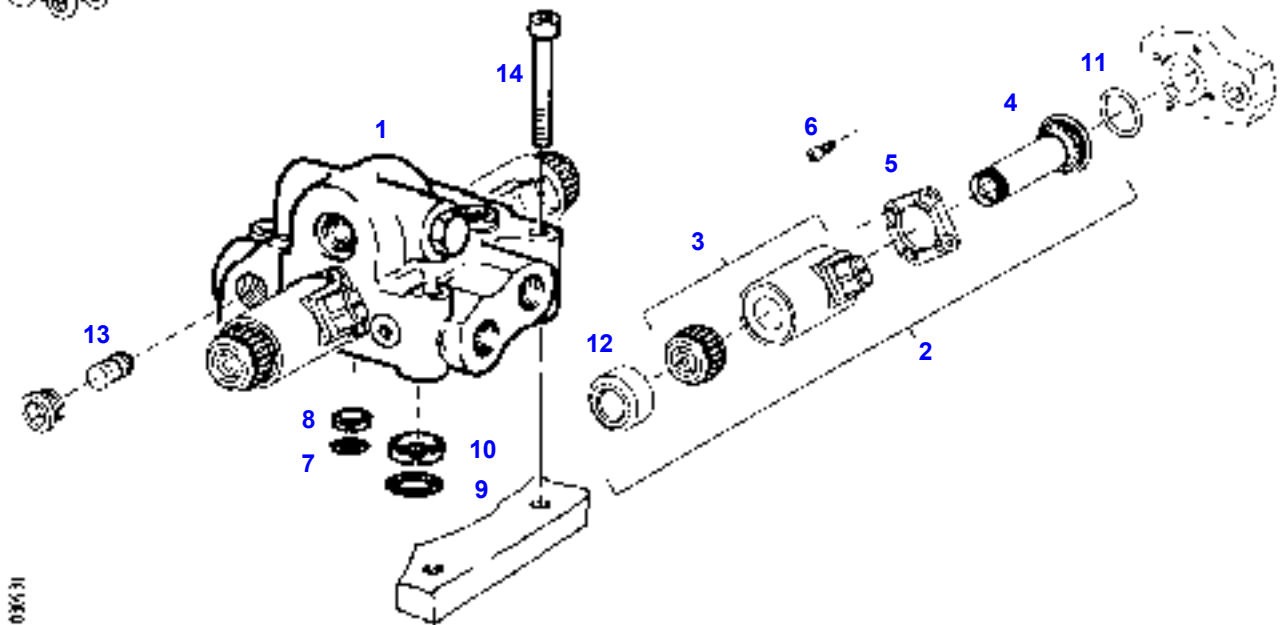

030631

CONTROL VALVE

Элемент	Номер по каталогу	Описание	Кол-во
1	---		
1	G816860100060	CONTROL VALVE	1
	F246860100030	SET OF GASKETS	1
2	F816860100110	CONTROL SOLENOID	2
3	F816860100070	MAGNETIC COIL	2
4	...		
5	...		
6	X485000105000	CYLIND. HEAD SCREW	8
7	F816860100040	O-RING	1
8	F816860100050	SUPPORTING RING	1
9	F816860100020	O-RING	2
10	F816860100030	SUPPORTING RING	2
11	F199860100010	O-RING	2
12	F816860100120	PROTECTING CAP	2
13	F816860100100	CHECK VALVE	1
14	X485008405000	CYLIND. HEAD SCREW	3