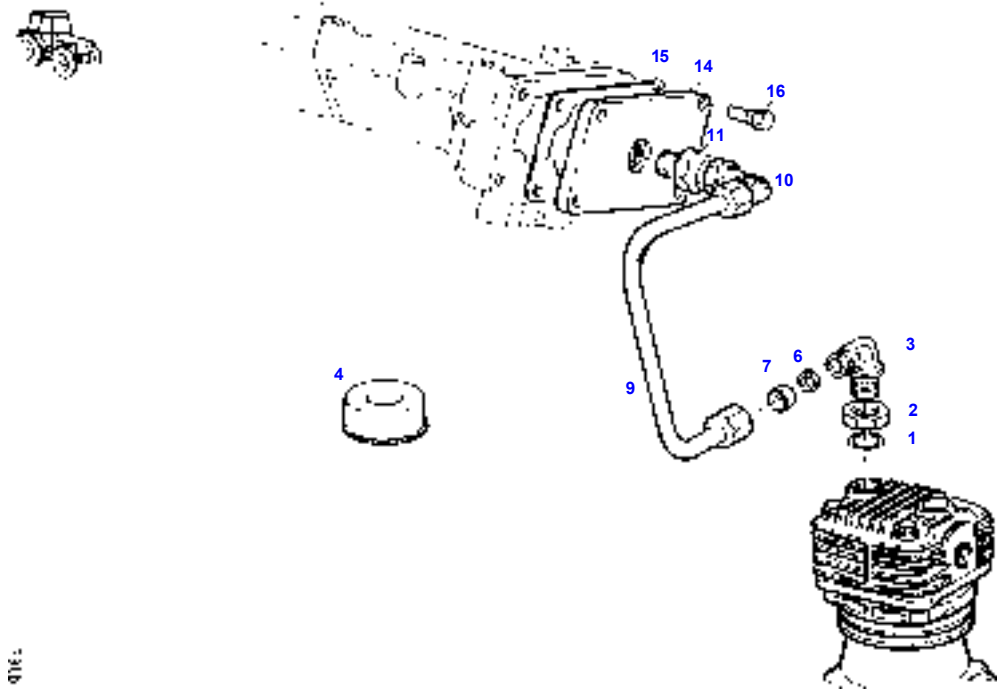

PRESSURE PIPE

Элемент	Номер по каталогу	Описание	Кол-во
1	F278880020050	SEALING RING	1
2	F278880020080	COUNTER NUT	1
3	F385880010010	ANGLE PIECE	1
4	X903006200000	SEALING RIBBON	N.B.
6	F178880020070	SEALING RING	1
7	F250880020250	THRUST COLLAR	1
8	H524880030010	PIPE	1
9	H524881030100	PIPE	1
10	...		
12	178950010260	COLLAR	2
13	X487520941000	HEXAGON SCREW	1
14	X428202239000	HEXAGON NUT	1

916: