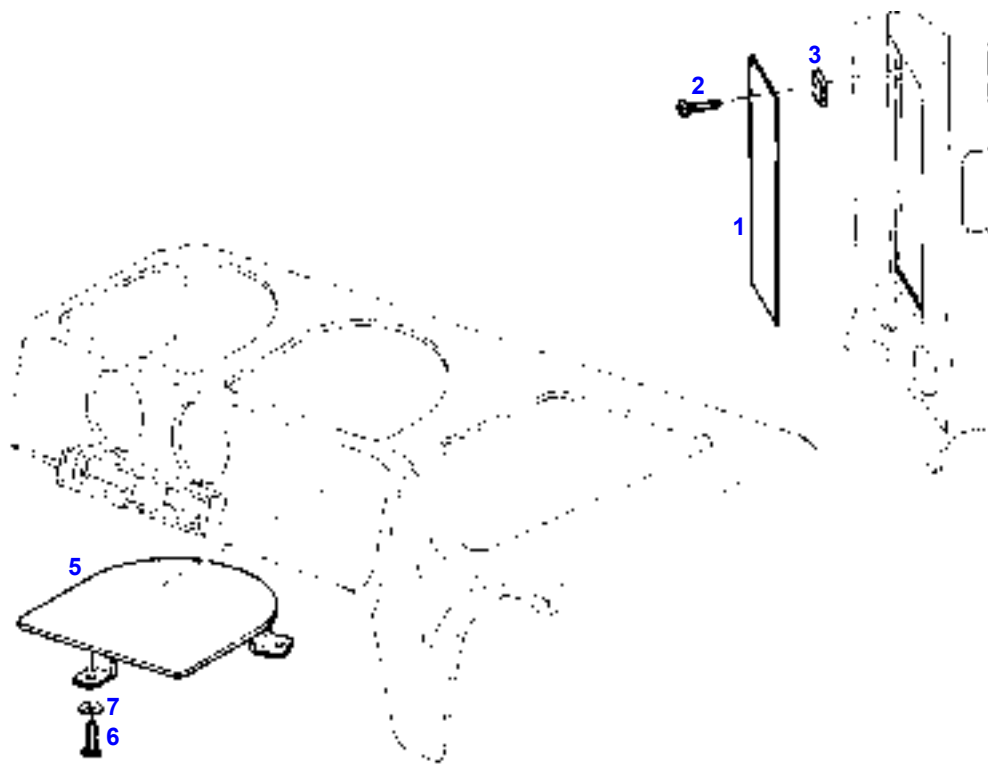

11615

COVER

Элемент	Номер по каталогу	Описание	Кол-во
1	339900040120	COVER	1
2	X496103200000	SELF-TAPPING SCREW	1
3	X435702600000	SHEET METAL NUT	1
5	H524860100200	COVER	1
6	X473514100000	SCREW	3
7	X454303308000	DISC	3