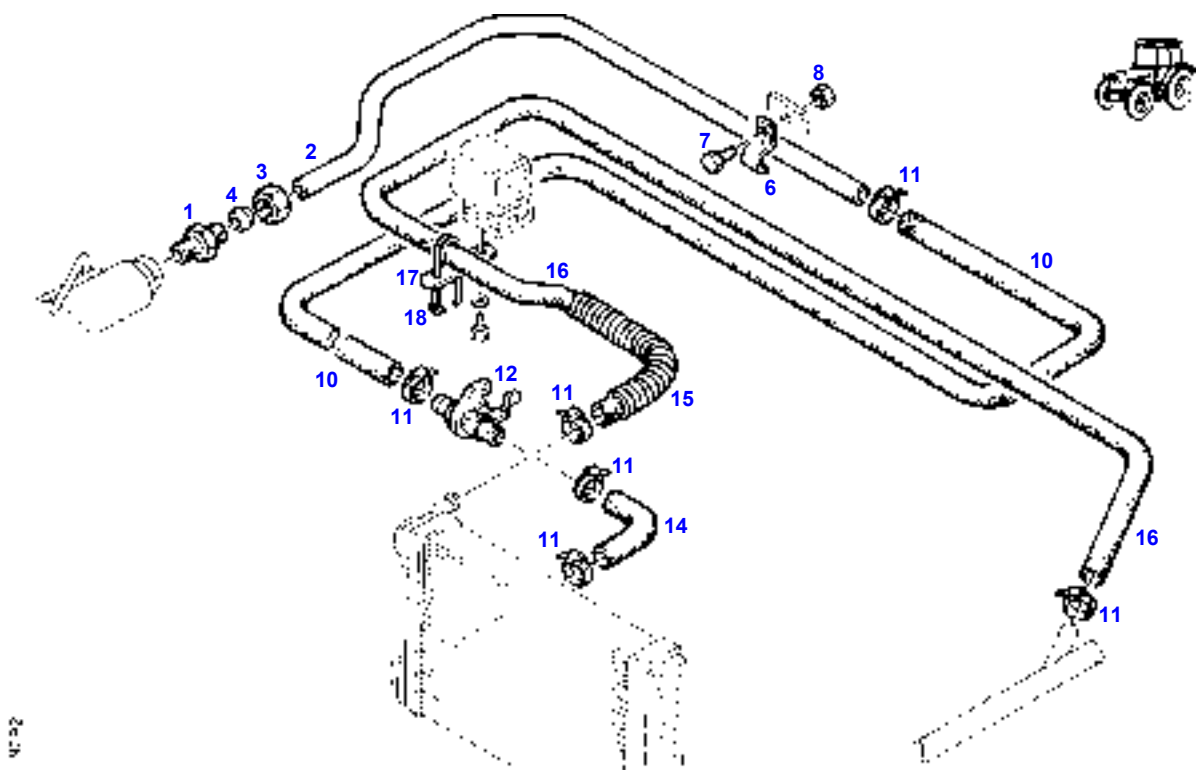

Zeich

TUBES HEATING

Элемент	Номер по каталогу	Описание	Кол-во
1	X592501401000	THREADED SOCKET	1
2	524810250020	PIPE	1
3	X596516439000	GLAND NUT	1
4	X592016402000	CUTTING RING	1
6	135954010070	COLLAR	1
7	X487527941000	HEXAGON SCREW	1
8	X428202439000	HEXAGON NUT	1
10	524810250010	HOSE BOW	1
11	X458651300000	HOSE CLIP	6
	X458650600000	HOSE CLIP	2
12	...		
14	155950010091	RUBBER BEND	1
15	X591496000920	HOSE PROTECTION	1
16	X591106000950	HOSE	1
17	198870030160	RETAINING SHEET ME.	1
18	X668981022000	CABLE TAPE	1