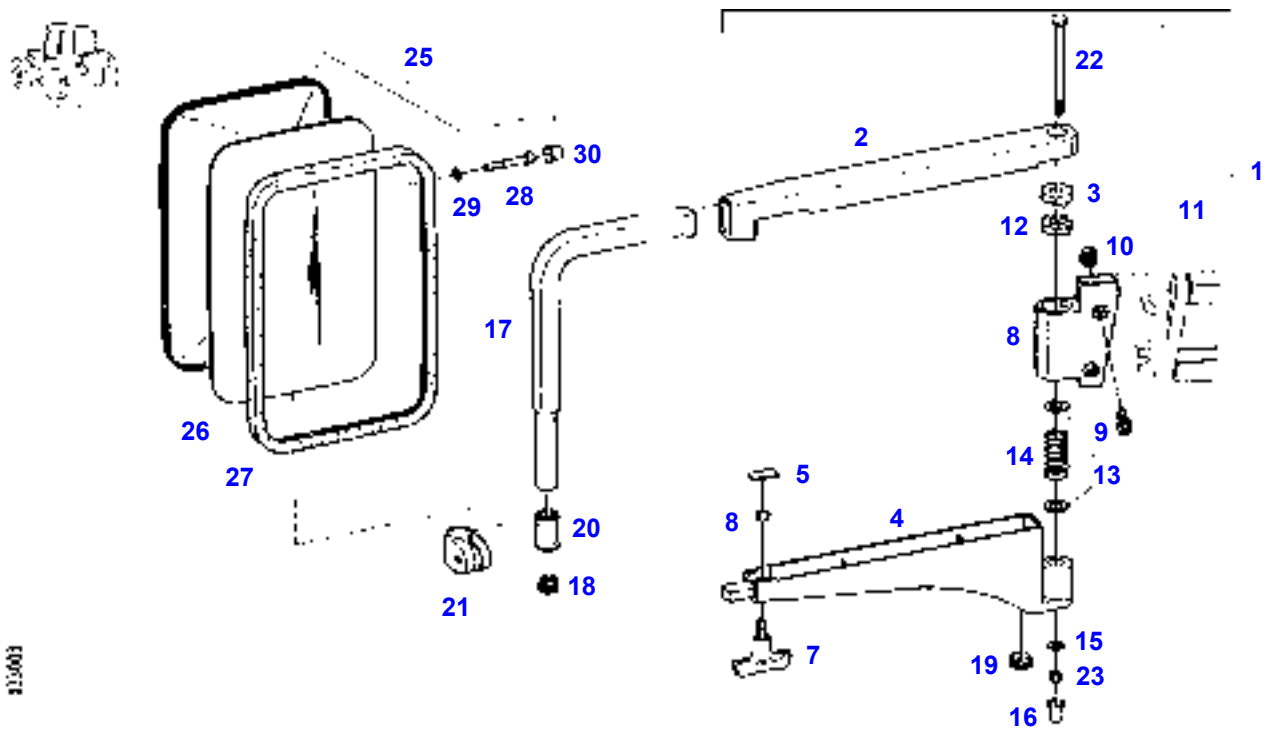

33003

REAR VIEW MIRROR

Элемент	Номер по каталогу	Описание	Кол-во
1	---		
1	G816810150010	MIRROR HOLDER	1
2	G816810150020	MIRROR HOLDER	1
3	515810150020	GUIDE	2
4	---		
4	F515810150010	GUIDE	2
5	---		
6	X434102440000	HEXAGON NUT	2
7	F816810150180	HANDLE	2
8	F816810150160	BASE PLATE	1
9	F816810150170	BASE PLATE	1
9	X485013405000	CYLIND. HEAD SCREW	4
10	X434102840000	HEXAGON NUT	4
11	F816810150200	KIT	2
12	---		
13	---		
14	---		
15	X450006308000	DISC	2
16	---		
17	F816810150150	TELESCOPE TUBE	2
18	---		
19	---		
20	---		
21	816810150160	COLLAR	2
22	---		
23	X434102440000	HEXAGON NUT	2
25	G816810150031	MIRROR	2
26	F297810150010	MIRROR GLASS	2
27	816810150250	FRAME	2
28	X486528541000	HEXAGON SCREW	2
29	X450006308000	DISC	2
30	X499718800000	HEXAG.PROTECTIVE CAP	2