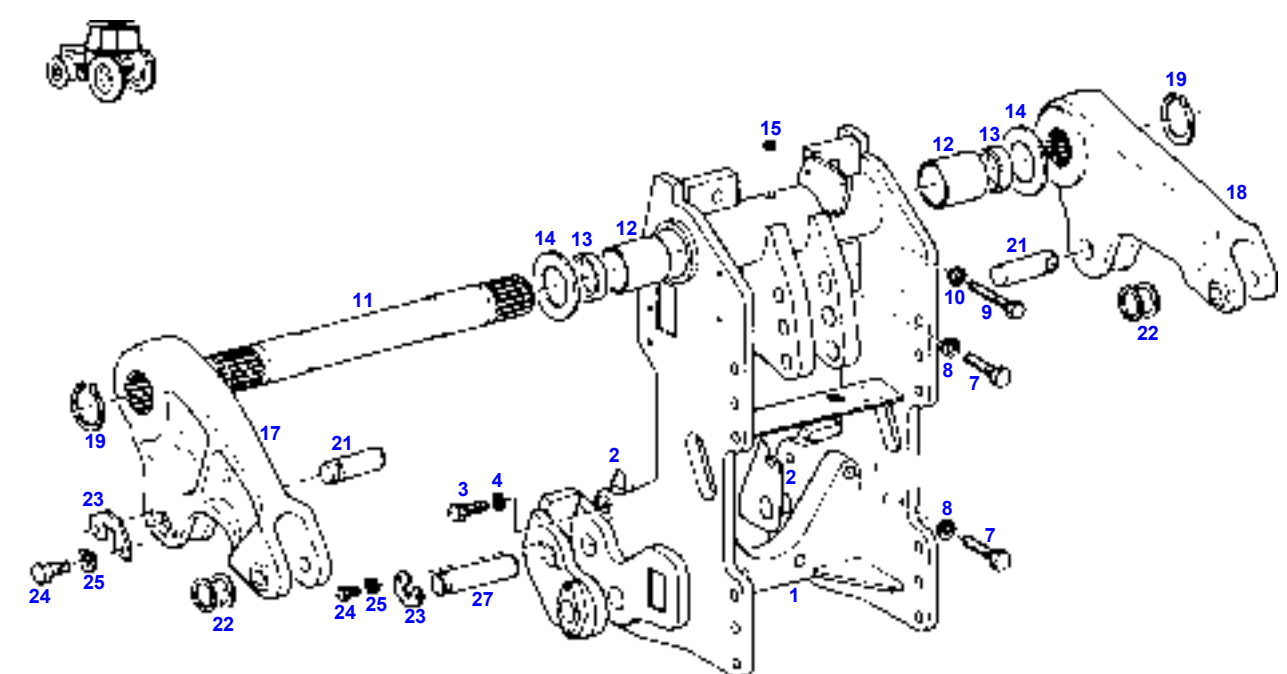

9105

POWER LIFT

Элемент	Номер по каталогу	Описание	Кол-во
1	H524860030010	FRAME	1
2	524860030020	SPACER PLATE	2
3	X487545306000	HEXAGON SCREW	2
4	X520806601000	SPRING RING	2
7	X487551200000	HEXAGON SCREW	8
8	X520807201000	SPRING RING	8
9	X486542202000	HEXAGON SCREW	3
10	X520806001000	SPRING RING	3
11	404860030030	LIFT SHAFT	1
12	199860030070	BUSH	2
13	X550132802000	ROTARY SHAFT SEAL	2
14	199860030110	DISC	2
15	X483501600000	LOCK SCREW	1
17	514860030020	HYDRAULIC LIFT ARM	1
18	199861030030	HYDRAULIC LIFT ARM	1
19	X530006646000	CIRCLIP	2
21	199860030080	BOLT	2
22	199860030330	SEALING RING	4
23	199860030090	LOCKING PLATE	4
24	X487527641000	HEXAGON SCREW	8
25	X520803901000	SPRING RING	8
27	524860030010	BOLT	2