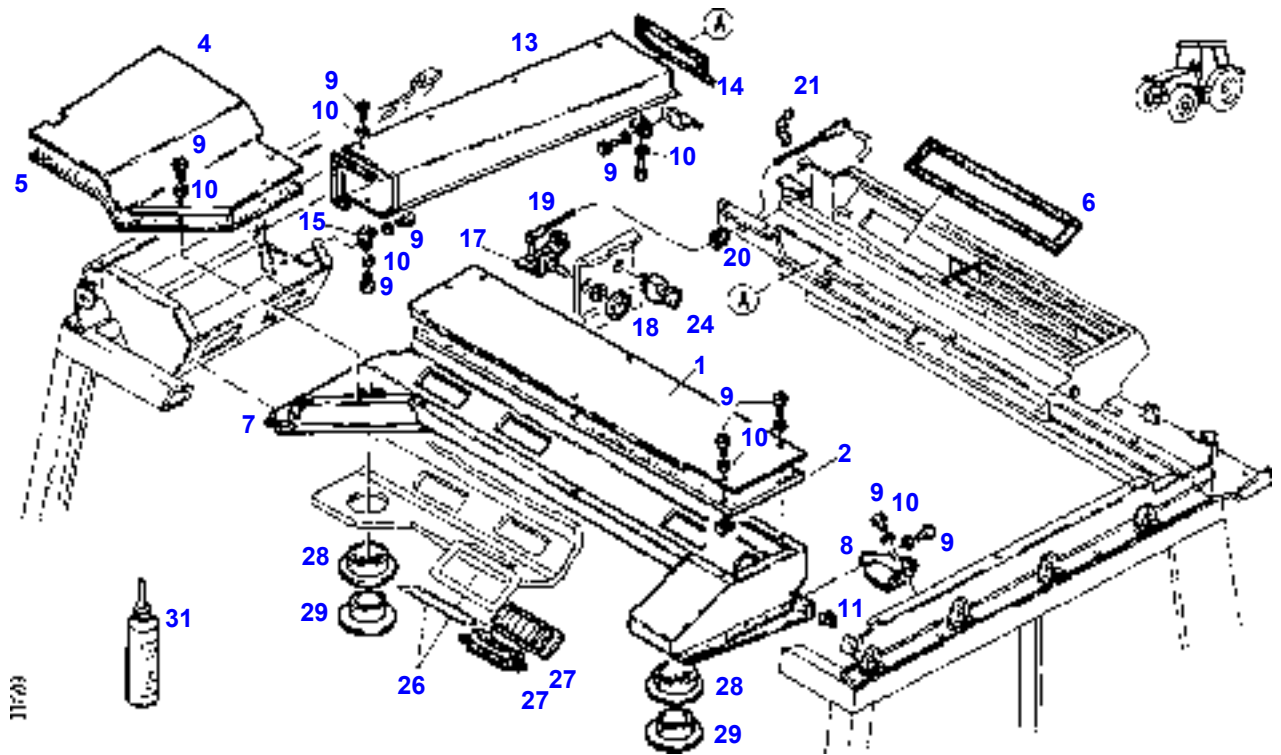

AERATION

Элемент	Номер по каталогу	Описание	Кол-во

1	524810140020	COVER	1
2	524810140070	INSULATING PLATE	1
4	524810140090	COVER	1
5	524810140180	INSULATING PLATE	1
6	X903005285995	SEALING RIBBON	1
7	H524810140020	AIR DISTRIBUTOR	1
8	524810140030	ANGLE	1
9	X495112100000	SELF-TAPPING SCREW	21
10	X454303908000	DISC	21
11	X435722500000	SHEET METAL NUT	1
13	524810140061	COVER SHEET	1
14	X903005289995	SEALING RIBBON	1
15	816810020060	RETAINING ANGLE	2
17	G816810140050	BOWDEN CABLE	1
18	816810140070	TURNING KNOB	1
19	H524810140050	CABLE	1
20	816810270010	GROMMET	1
21	X699465000000	PROFILE SPRING	1
24	...		
26	524810140500	COVER	N.B.
27	G816810140080	SQUARE NOZZLE	6
	G816810140080	SQUARE NOZZLE	6
28	816810130020	AIR JET MOUNT	2
29	G816810130080	AIR JET	2
31	X903053634000	SEALING COMPOUND	N.B.