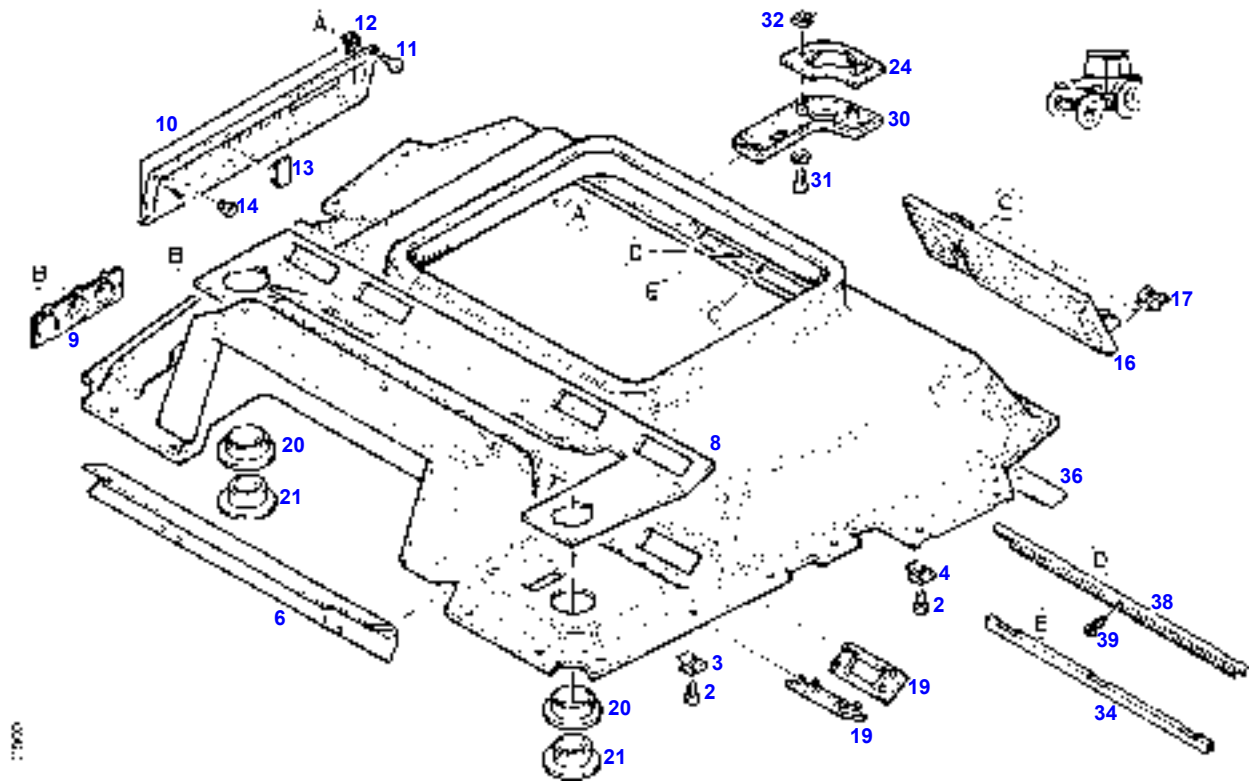

## ROOF HATCH

Элемент	Номер по каталогу	Описание	Кол-во
1	816810020200	ROOF HATCH	1
2	716810021210	ROOF HATCH LINING	1
3	X496308901000	SELF-TAPPING SCREW	2
4	X452055581000	PROTECTION DISC	2
5	X304287000960	OUTER PROTECTION	1
6	816810020260	BRACKET	1
7	816810020250	HANDLE RECESS	1
8	X473514500000	FILL HEAD SCREW	4
9	166200010020	TAPE	2
10	H716810021020	HINGE	2
11	...		
12	...		
13	X473520700000	HEXAGON SCREW	4
14	X454305108000	DISC	20
16	H816810020100	GAS FILLED DAMPER	2
18	X443218600000	RIVET	2
19	X536604822000	DOUBLE-CLIP	4
20	H281507230101	BRACKET	2
21	281507230540	BASE	2
22	X495922600000	FILL HEAD SCREW	8
23	X430002200000	HEXAGON NUT	8