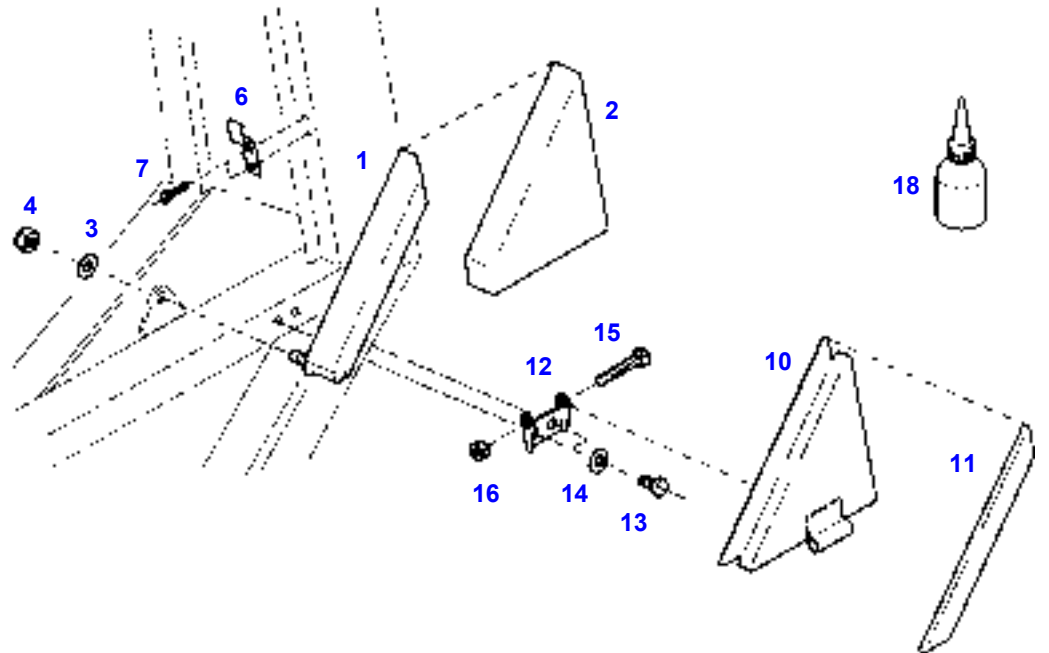

8220

FLAP

Элемент	Номер по каталогу	Описание	Кол-во
1	H524810050060	FLAP	1
	H524810050050	FLAP	1
2	524810050070	PREFORM SEALING	2
3	360700030030	FRICTION DISC	2
4	X434102840000	HEXAGON NUT	2
6	816810050230	LEAF SPRING	2
7	X495312105000	SELF-TAPPING SCREW	4
10	H524810050040	COVER	1
	H524810050030	COVER	1
11	524810050140	SEALING RIBBON	2
12	524810050080	HINGE	2
13	X487520041000	HEXAGON SCREW	4
14	X450005108000	DISC	4
15	X487528641000	HEXAGON SCREW	2
16	X434102440000	HEXAGON NUT	2
18	X903000115000	ADHESIVE	1