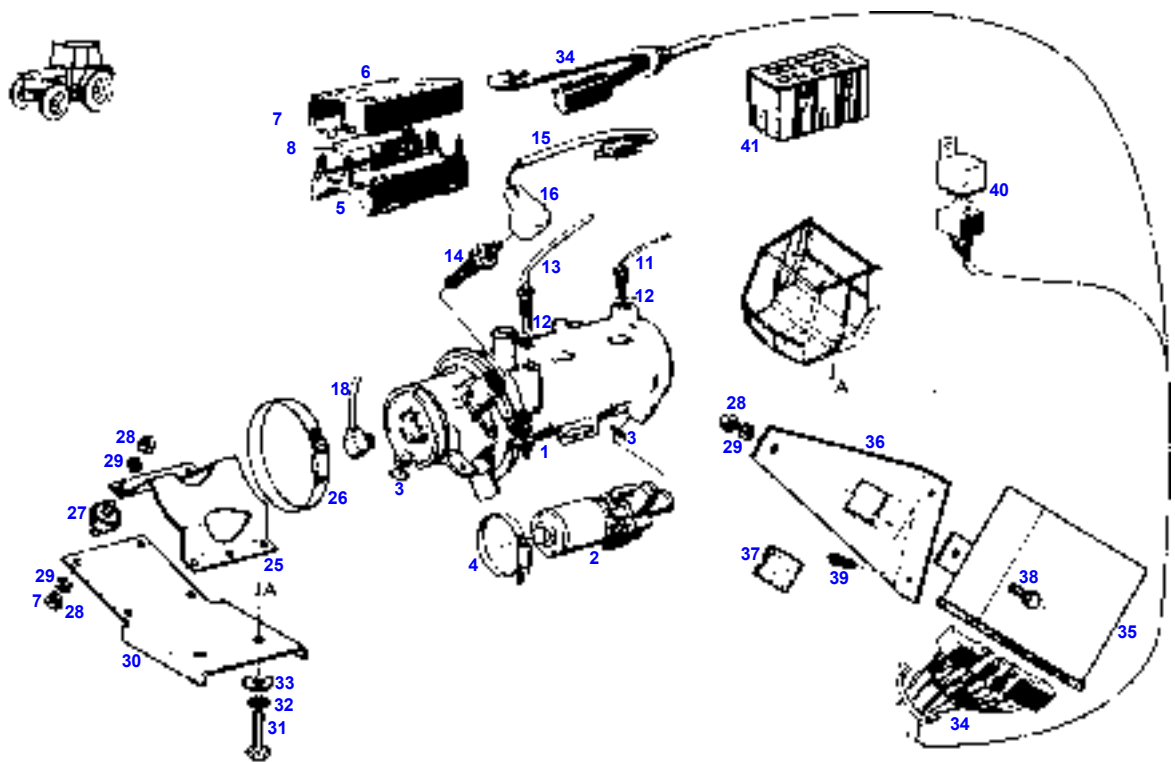

9186

HEATING DEVICE

Элемент	Номер по каталогу	Описание	Кол-во

1	G524810131130	BASIC IMPLEMENT	1
2	F524810131010	WATER PUMP	1
3	F524810131140	O-RING	2
4	X458647500000	HOSE CLIP	1
5	F524810131020	CONSOLE	1
6	F524810131030	BONNET	1
7	F524810131040	CLIP	1
8	F524810131050	RESISTANCE	1
11	F524810131060	OVERHEAT SWITCH	1
12	F524810131150	O-RING	2
13	F524810131070	TEMP. TRANSMITTER	1
14	F524810131080	HEATER PLUG	1
15	F524810131090	HARNESS	1
16	F524810131100	CAP	1
18	F524810131110	FLAME SENSOR	1
25	F524810131120	SUPPORT	1
26	X458658200000	HOSE CLIP	1
27	F279500260070	BUFFER	4
28	X428202239000	HEXAGON NUT	9
29	X520803001000	SPRING RING	9
30	H524810131011	SUPPORT	1
31	X487527941000	HEXAGON SCREW	2
32	X520803901000	SPRING RING	2
33	X454306308000	DISC	2
34	F524810131130	WIRING HARNESS	1
35	H524810131130	CONTROL UNIT	1
36	524810131020	SUPPORT	1
37	X903005235995	SEALING RIBBON	1
38	X487520441000	HEXAGON SCREW	2
39	X495108501000	SELF-TAPPING SCREW	2
40	...		
41	G345811130220	CLOCK	1