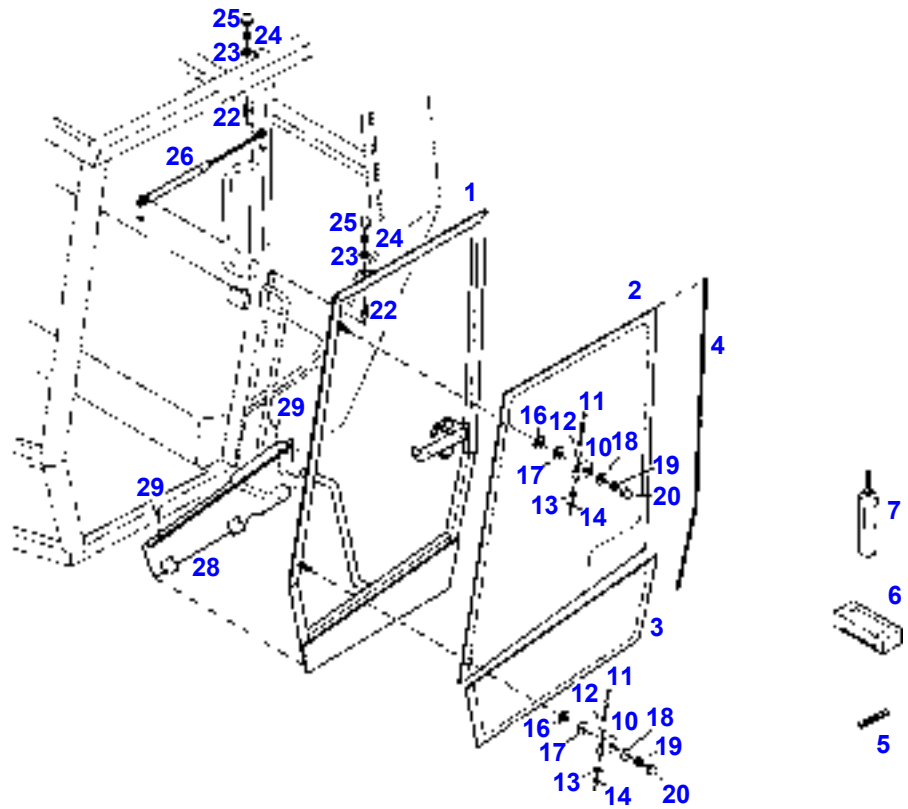

9308

DOORS

Элемент	Номер по каталогу	Описание	Кол-во
1	H524810030020	DOOR	1
	H524810030120	DOOR	1
2	524810030300	DOOR WINDOW	1
	524810030310	DOOR WINDOW	1
3	524810030320	DOOR WINDOW	1
	524810030330	DOOR WINDOW	1
4	524810030270	PROTECTIVE PROFILE	2
5	816810030800	BUFFER	20
6	F816810040010	ADHESIVE	2
7	X903055270000	SEALING COMPOUND	N.B.
10	524810030190	HINGE HALF	4
11	205812040010	HINGE PIN	4
12	205810040460	BUSH	4
13	X657000300000	DISC	4
14	X523303446000	LOCKING WASHER	4
16	524810030210	SEALING RING	4
17	524810030280	DISC	4
18	X454308700000	DISC	4
19	X434103240000	HEXAGON NUT	4
20	X499719100000	HEXAG.PROTECTIVE CAP	4
22	X504827000000	BALL END PIN	4
23	X521403947000	SPRING WASHER	4
24	X434102440000	HEXAGON NUT	4
25	X499718800000	HEXAG.PROTECTIVE CAP	2
26	H205810040030	GAS FILLED DAMPER	2
28	H524810030080	PANELLING	1
	H524810030090	PANELLING	1
29	816810240200	PLASTIC RIVET	4