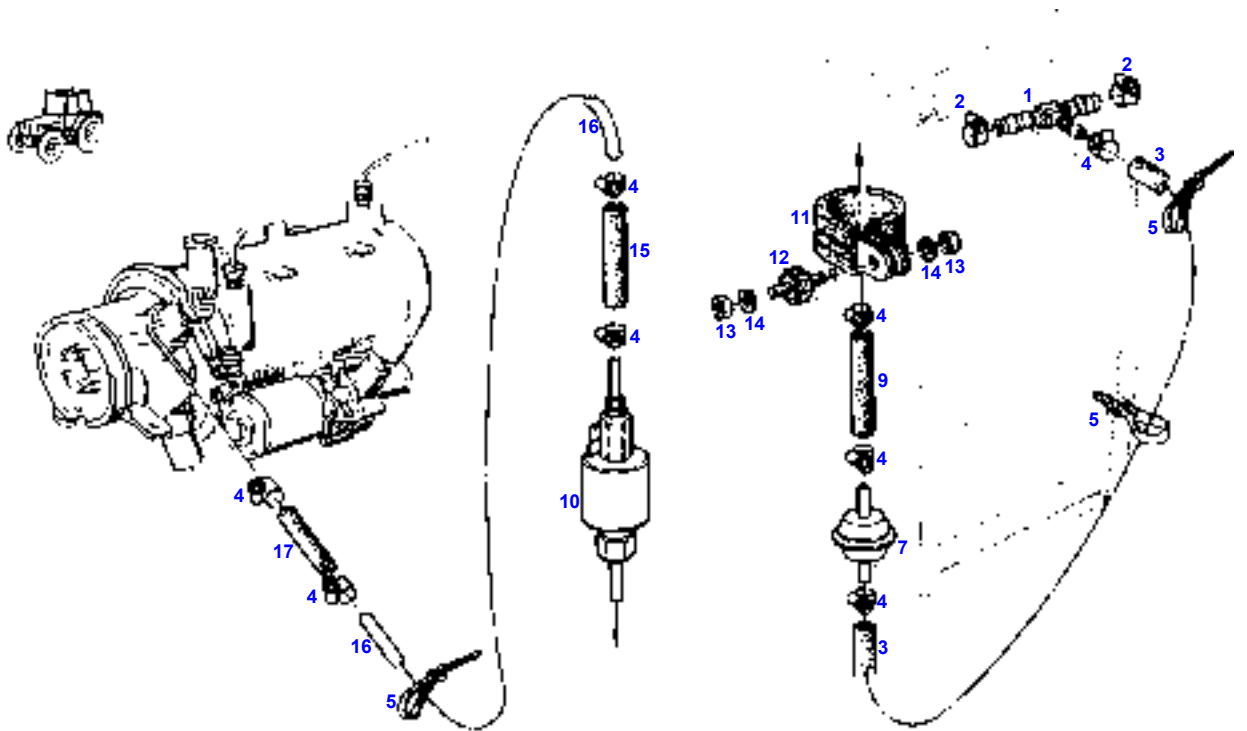

9188

FUEL LINE

Элемент	Номер по каталогу	Описание	Кол-во
1	F279500260030	T-PIECE	1
2	X458650500000	HOSE CLIP	2
3	X604145300940	PRESSURE HOSE	1
4	X458650500000	HOSE CLIP	8
5	X668981022000	CABLE TAPE	3
7	F269800260061	FUEL FILTER	1
9	X604145300940	PRESSURE HOSE	1
10	G524810131140	FUEL DOSING PUMP	1
11	F345810130070	PIPE COLLAR	1
12	F279500260070	BUFFER	1
13	X428202239000	HEXAGON NUT	2
14	X520803001000	SPRING RING	2
15	X591205300120	HOSE	1
16	X325001057950	PLASTIC TUBE	1
17	X591205300120	HOSE	1