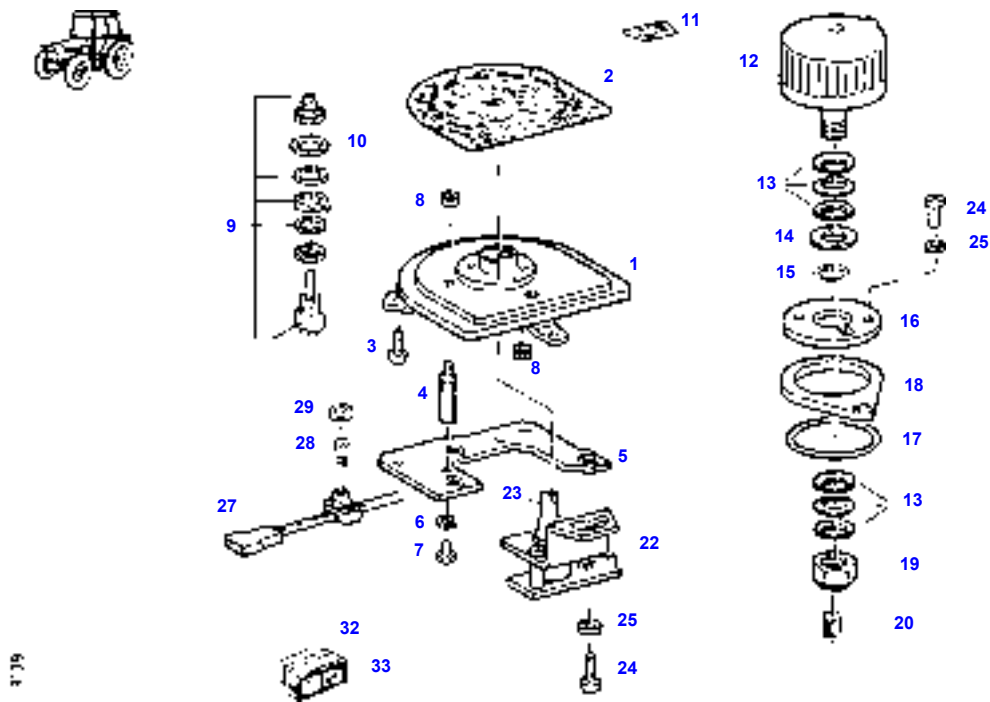

CONTROL PART

Элемент	Номер по каталогу	Описание	Кол-во

1	H524860100250	CONTROL PANEL	1
2	524860100511	INSTRUCTION PLATE	1
3	X473514100000	SCREW	2
4	816860100450	BOLT	2
5	524860100411	PLATE	1
6	X520802201000	SPRING RING	2
7	X487513705000	HEXAGON SCREW	2
8	X428201839000	HEXAGON NUT	5
9	X830240128000	TOGGLE SWITCH	1
10	140861050222	DISC	1
11	524860100520	INSTRUCTION PLATE	1
12	339860100510	HAND WHEEL	1
13	X699288446000	DISC SPRING	6
14	X450909608000	DISC	1
15	X548838666000	O-RING	1
16	385860100530	DISC	1
17	X548926801000	O-RING	1
18	385860100540	DISC	1
19	X430003839000	HEXAGON NUT	1
20	X800510164000	FASTENING BUSH	1
22	G117862100200	PRINTED CARD	1
23	F816860100010	POTENTIOMETER	1
24	X493007001000	CUTTING SCREW	3
25	X454303308000	DISC	3
27	G816860100350	CABLE	1
28	F816860100060	FILAMENT BULB	3
29	X536788500000	RETAINER	3
32	G524860100250	TOGGLE SWITCH	1
	X830050006000	COVER	1
33	X830241311000	INSERT ELEMENT	1