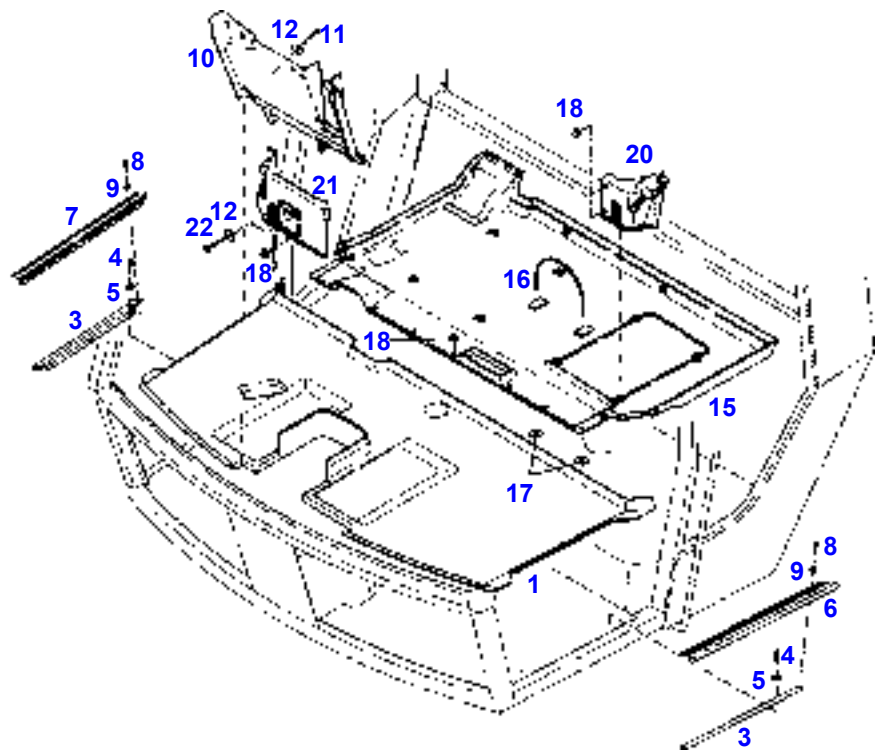

196167

FLOOR COVERING

Элемент	Номер по каталогу	Описание	Кол-во
1	524810060010	FLOOR MAT	1
3	524810060062	ANGLE	2
4	X493812105000	SELF-TAPPING SCREW	6
5	X450003908000	DISC	6
6	524810060042	STRIP	1
7	524810060052	STRIP	1
8	X493803105000	SELF-TAPPING SCREW	10
9	X450003308000	DISC	10
10	524810060030	FLOOR MAT	1
11	X493812305000	SELF-TAPPING SCREW	7
12	X454305108000	DISC	9
15	G524810060010	FLOOR MAT	1
16	178800360010	RUBBER CORD	1
17	X454305108000	DISC	2
18	198500905070	CAP	9
20	524810060070	CORNER PIECE	1
21	524810060080	CORNER PIECE	1
22	X495922300000	FILL HEAD SCREW	2