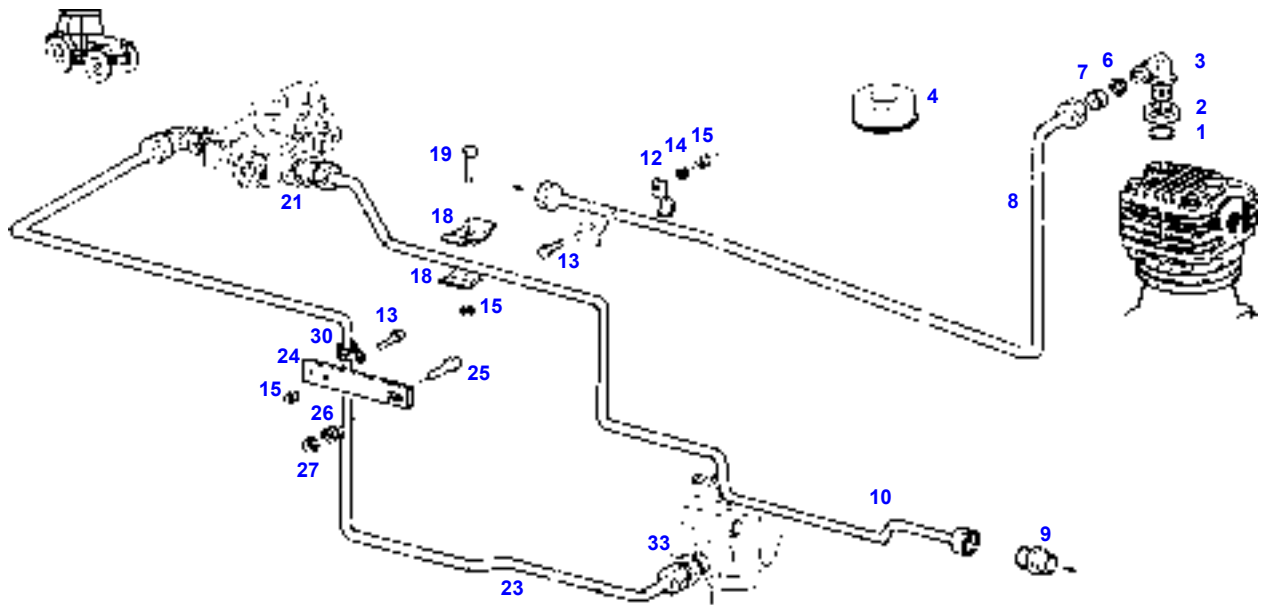

PRESSURE PIPE

Элемент	Номер по каталогу	Описание	Кол-во
1	F278880020050	SEALING RING	1
2	F278880020080	COUNTER NUT	1
3	F385880010010	ANGLE PIECE	1
4	X903006200000	SEALING RIBBON	N.B.
6	F178880020070	SEALING RING	1
7	F250880020250	THRUST COLLAR	1
9	H524881030100	PIPE	1
10	X584316300000	FITTING	1
11	X592501300000	THREADED SOCKET	1
14	524881030010	COVER	1
15	F524200090050	GASKET	1
16	X487527941000	HEXAGON SCREW	4

9363