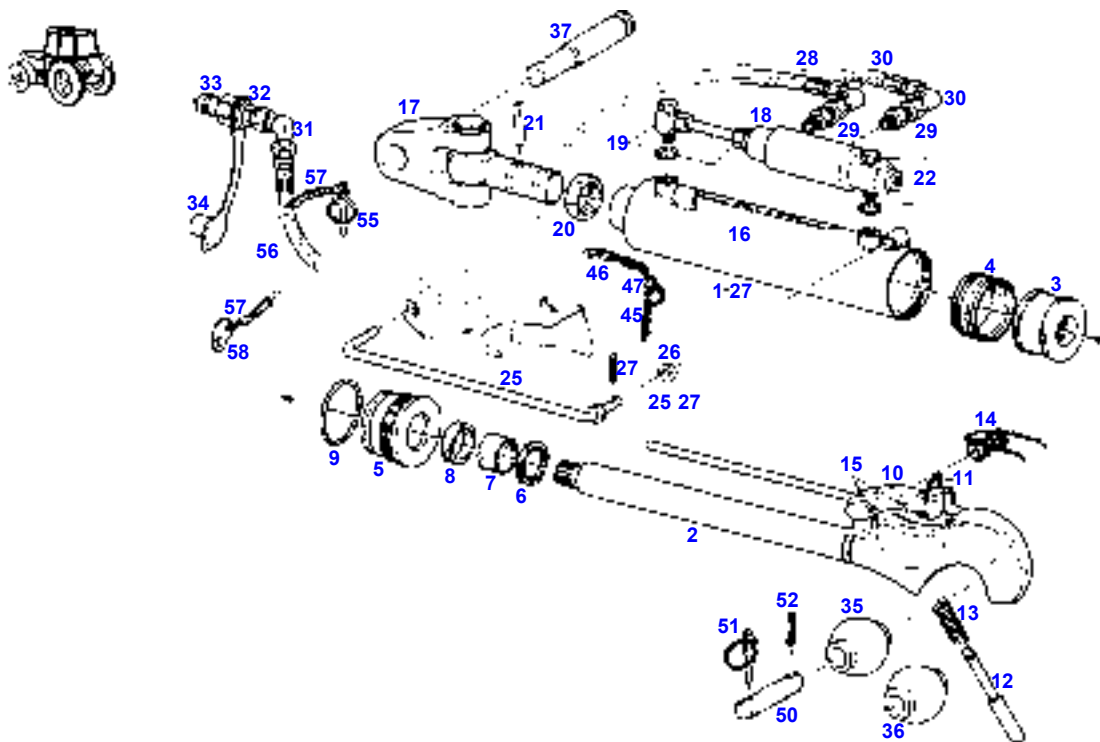

9111

HYDR. UPPER LINK

Элемент	Номер по каталогу	Описание	Кол-во

1	G198870052011	HYDR. UPPER LINK	1
2	F198870052021	PISTON ROD	1
3	F198870052030	PISTON	1
4	F198870052040	PISTON GASKET	1
5	F198870052050	CYLINDER COVER	1
6	F198870052220	SET OF GASKETS	1
10	F184870050010	OPENING LEVER	1
11	F198870052100	STRAP	1
12	F184870050020	LOCKING BOLT	1
13	F184870050030	PRESSURE SPRING	1
14	F258872051040	YOKE SPRING	1
15	X500624946000	SP-PIN	3
16	F816870051050	SCALE	1
17	F198870052260	FORK JOINT	1
18	F198870052130	CHECK VALVE	1
19	F198870052230	SCREW UNION	1
20	F198870052250	COUNTER NUT	1
21	X500629146000	SP-PIN	1
22	F198870052241	CHECK VALVE	1
25	F198870052201	SUPPORT	1
26	F198870052210	DISC	1
27	X500615346000	SP-PIN	1
28	X591608600000	PRESSURE HOSE	2
29	X592302701000	SCREWED SOCKET	2
30	X584316900000	UNION	2
31	X584316900000	UNION	2
32	X592500500000	THREADED SOCKET	2
33	G716870051021	COUPLING PIECE	2
34	X591905600000	DUST SLEEVE	2
35	0066288100000	BALL BUSH	1
36	0066290100000	BALL BUSH	1
37	199870050020	BOLT	1
45	112851010080	CLIP PIN	1
46	X698309722500	CHAIN	1
47	013821010190	HOOK	2
50	198870050010	BOLT	1
	184870050010	BOLT	1
51	X537607600000	FOLDING PLUG	1
52	X500628846000	SP-PIN	1
	X500632846000	SP-PIN	1
55	G816870050031	FOLDING PLUG	1
	X537607600000	FOLDING PLUG	1
56	H716921050030	CABLE	1
58	X454306308000	DISC	1
60	F816870051050	SCALE	1