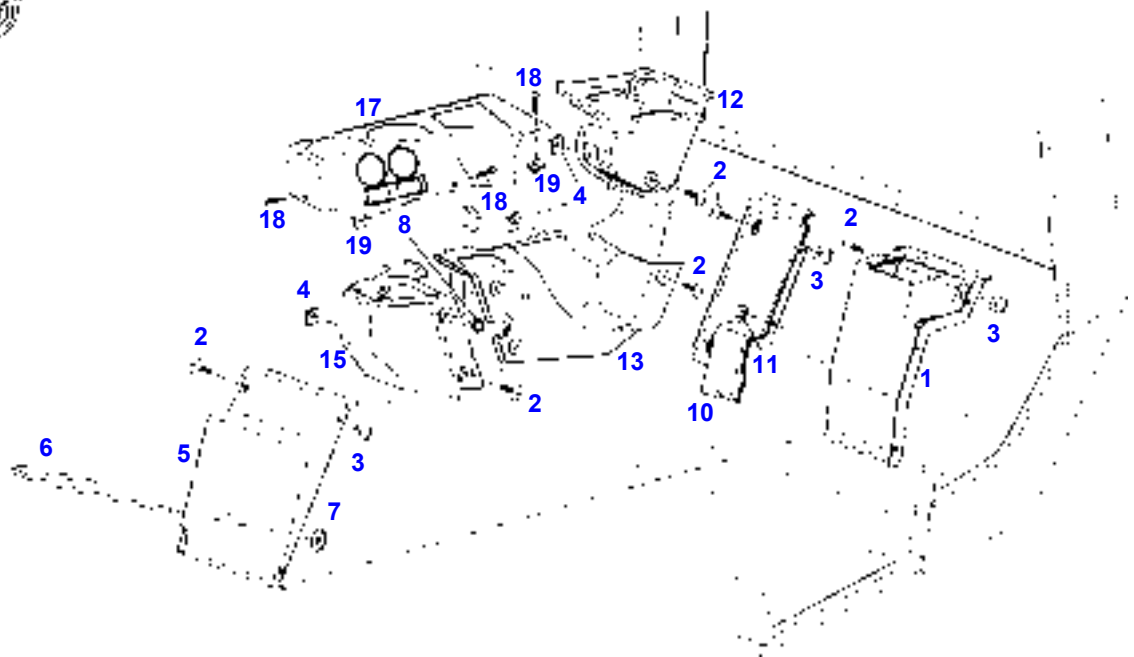

8240

COATING

Элемент	Номер по каталогу	Описание	Кол-во
1	H524810070010	PANELLING	1
2	816810080053	PLASTIC SCREW	14
3	X435706001000	SHEET METAL NUT	8
4	X435706000000	SHEET METAL NUT	6
5	G524810070010	COVER	1
6	178800360010	RUBBER CORD	1
7	X454305108000	DISC	2
8	X522804147000	WASHER	1
10	524810070100	PANELLING	1
11	198500905070	CAP	4
12	524810070040	PANELLING	1
13	524810070030	PANELLING	1
15	H524810070020	PANELLING	1
17	524810070010	COVER	1
18	X493808805000	SELF-TAPPING SCREW	4
19	X435721901000	SHEET METAL NUT	4