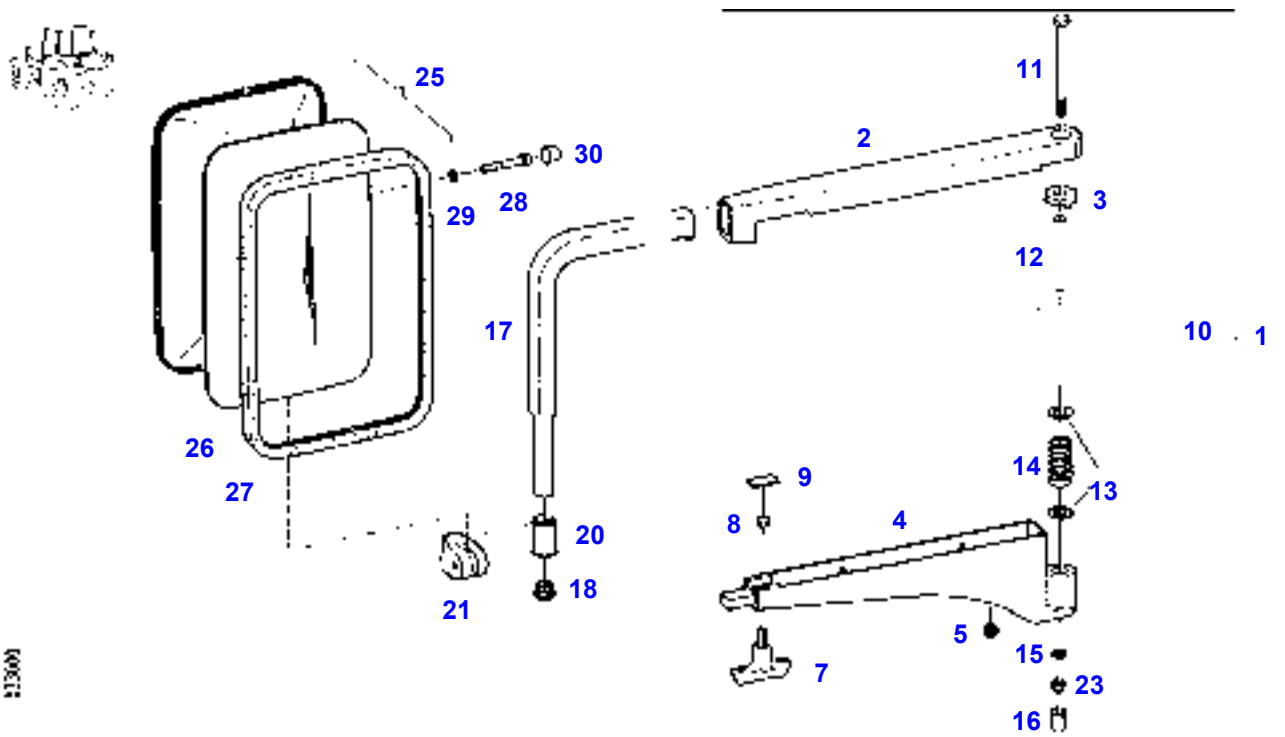

REAR VIEW MIRROR

Элемент	Номер по каталогу	Описание	Кол-во
1	---		
1	G515810150010	MIRROR HOLDER	2
2	515810150020	GUIDE	2
3	...		
4	F515810150010	GUIDE	2
5	...		
7	F816810150180	HANDLE	2
8	X434102440000	HEXAGON NUT	2
9	...		
10	F816810150200	KIT	2
11	X487529600000	HEXAGON SCREW	2
12	...		
13	...		
14	...		
15	X450006308000	DISC	2
16	...		
17	F816810150150	TELESCOPE TUBE	2
18	...		
20	...		
21	F816810150190	KIT	2
23	X434102440000	HEXAGON NUT	2
25	G816810150031	MIRROR	2
26	F297810150010	MIRROR GLASS	2
27	816810150250	FRAME	2
28	X486528541000	HEXAGON SCREW	2
29	X450006308000	DISC	2
30	X499718800000	HEXAG.PROTECTIVE CAP	2