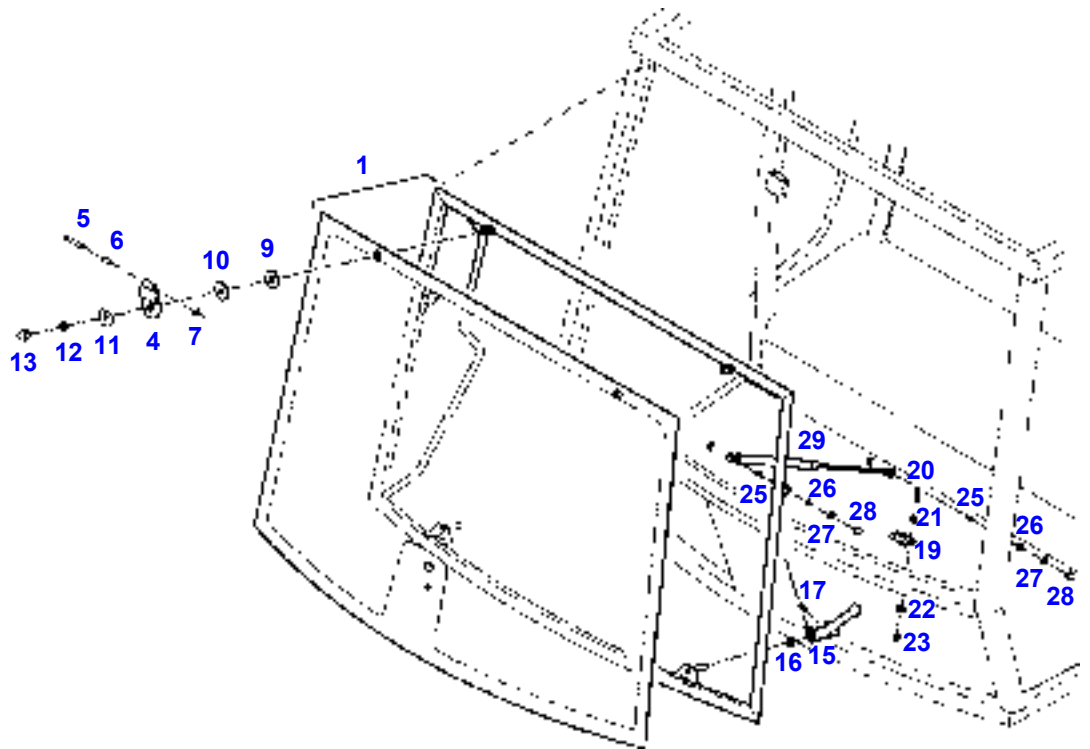

41444

WINDSCREEN

Элемент	Номер по каталогу	Описание	Кол-во
1	H524810040011	WINDSCREEN	1
4	524810040090	HINGE	2
5	205812040010	HINGE PIN	2
6	205810040460	BUSH	2
7	X523303446000	LOCKING WASHER	2
9	524810030210	SEALING RING	2
10	524810030280	DISC	2
11	524810040110	DISC	2
12	X434103240000	HEXAGON NUT	2
13	X499719100000	HEXAG.PROTECTIVE CAP	2
15	G210812040080	WINDOW HANDLE	2
16	291500210720	PRESSURE SPRING	2
17	X413420801000	THREADED PIN	2
19	210812040520	CATCH	2
20	X495921901000	FILL HEAD SCREW	4
21	X522803247000	WASHER	4
22	X521403047000	SPRING WASHER	4
23	X434102240000	HEXAGON NUT	4
25	X504827000000	BALL END PIN	4
26	X521403947000	SPRING WASHER	4
27	X434102440000	HEXAGON NUT	4
28	X499718800000	HEXAG.PROTECTIVE CAP	4
29	H524810040030	GAS FILLED DAMPER	2