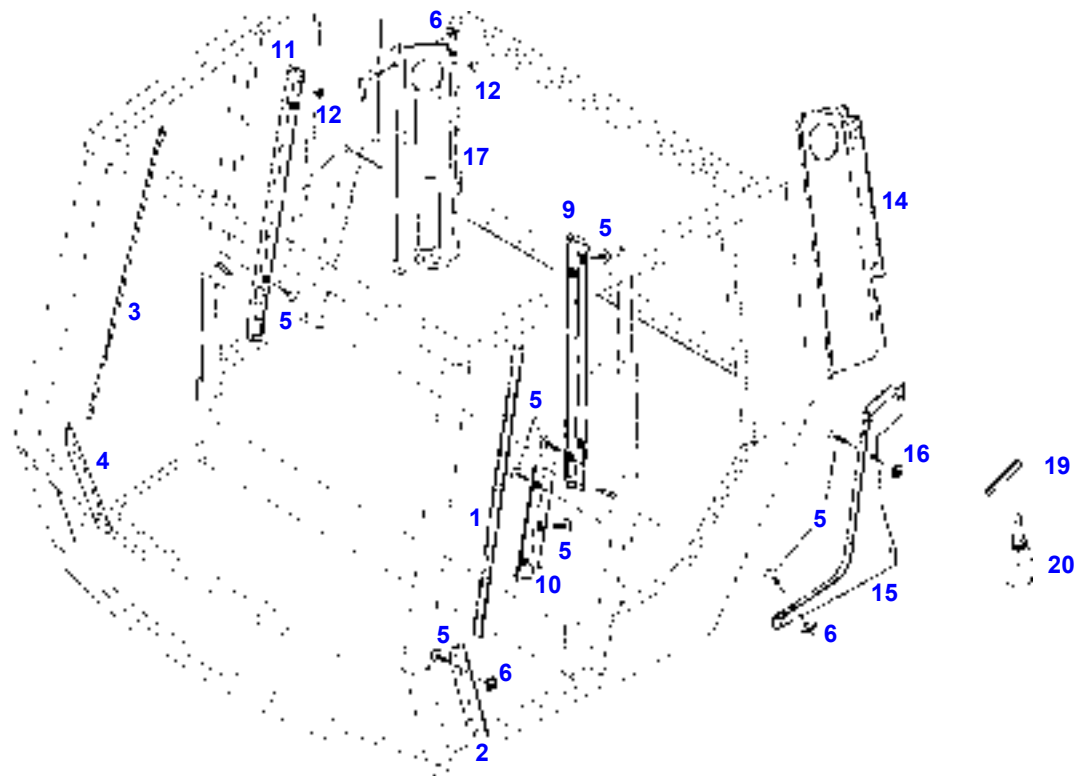

## CABIN FRAME

Элемент	Номер по каталогу	Описание	Кол-во
1	H524810011010	CABIN FRAME	1
	H524810011380	CABIN FRAME	1
3	524810011240	WINDSCREEN	1
4	524810011250	WINDSCREEN	1
6	524810011220	SIDE PANE	1
7	524810011200	SIDE PANE	1
	524810011780	SIDE PANE	1
8	524810011230	SIDE PANE	1
9	524810011210	SIDE PANE	1
	524810011790	SIDE PANE	1
11	X903005236995	SEALING RIBBON	1
12	X903055270000	SEALING COMPOUND	N.B.
13	F816810040010	ADHESIVE	N.B.
15	524810011280	COVER	1
16	X434102440000	HEXAGON NUT	4
17	H524810011290	COVER	1
18	X493812305000	SELF-TAPPING SCREW	20
19	X454303908000	DISC	20
20	X435722500000	SHEET METAL NUT	20
21	X903053634000	SEALING COMPOUND	N.B.
22	524810011750	TUBE BRACKET	1
23	H524810011190	PANELLING	1
24	524810011400	COVER	1
25	X903005285995	SEALING RIBBON	1
26	816810250060	PIPE	1
27	H524810011420	SEALING PROFILE	1
28	H524810011400	SEALING PROFILE	1
29	H524810011410	SEALING PROFILE	1
30	H524810011430	SEALING PROFILE	1
31	X304296000950	OUTER PROTECTION	1
33	X499503696000	LOCKING PLUG	2
34	X499504195000	LOCKING PLUG	4
35	X499502395000	LOCKING PLUG	4
36	X495112100000	SELF-TAPPING SCREW	4
37	X450005108000	DISC	5
38	X487520441000	HEXAGON SCREW	1
40	X434102240000	HEXAGON NUT	1
42	524810010870	SPRING	1
44	X508530100000	PROTECTING CAP	2
45	X428202239000	HEXAGON NUT	2
46	X434102240000	HEXAGON NUT	2