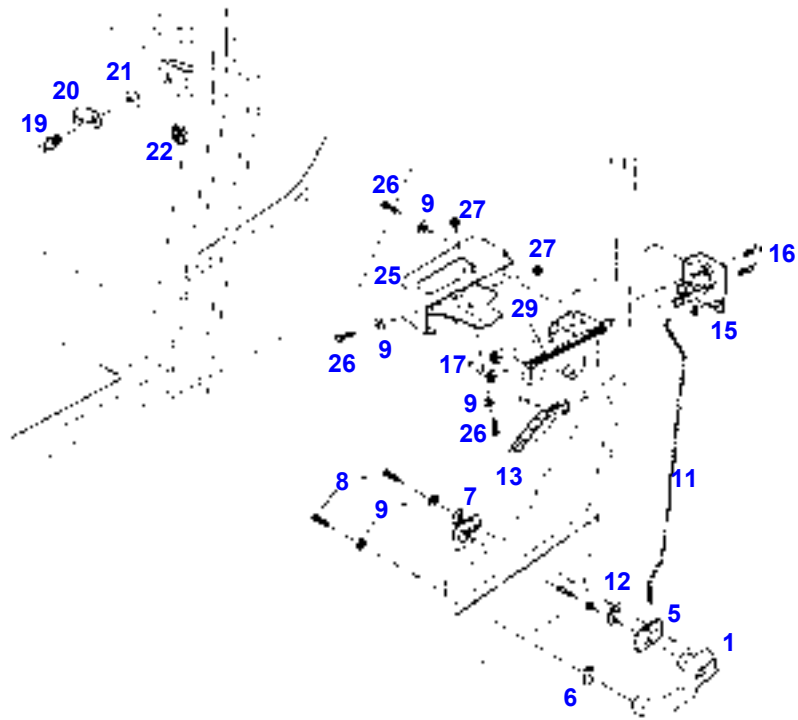

1276

DOOR LOCK

Элемент	Номер по каталогу	Описание	Кол-во
1	G524810030040	HANDLE WITH PUSH-BUT	2
	F524810030010	HANDLE WITH PUSH-BUT	1
5	816810030650	PAD	2
6	816810030660	PAD	2
7	G524810030050	BY PASS	1
	G524810030070	BY PASS	1
8	X487520441000	HEXAGON SCREW	4
9	X450005108000	DISC	10
11	524810030370	CONNECTING ROD	1
	524810030380	CONNECTING ROD	1
12	524810030360	CALIPER	2
13	H816810030310	HANDLE	2
15	G524810030030	LOCK	1
	G524810030060	LOCK	1
16	X497825500000	C'SUNK SCREW	4
17	X428202239000	HEXAGON NUT	4
19	F281505210020	CATCH	2
20	F291500210030	BOW	2
21	F281505210030	WASHER	2
22	198810030010	HEXAGON NUT	2
25	524810030350	LOCK COVERING	1
	524810030260	LOCK COVERING	1
26	X495922600000	FILL HEAD SCREW	6
	X493018001000	CUTTING SCREW	2
27	X434102240000	HEXAGON NUT	4
29	X903005231995	SEALING RIBBON	1