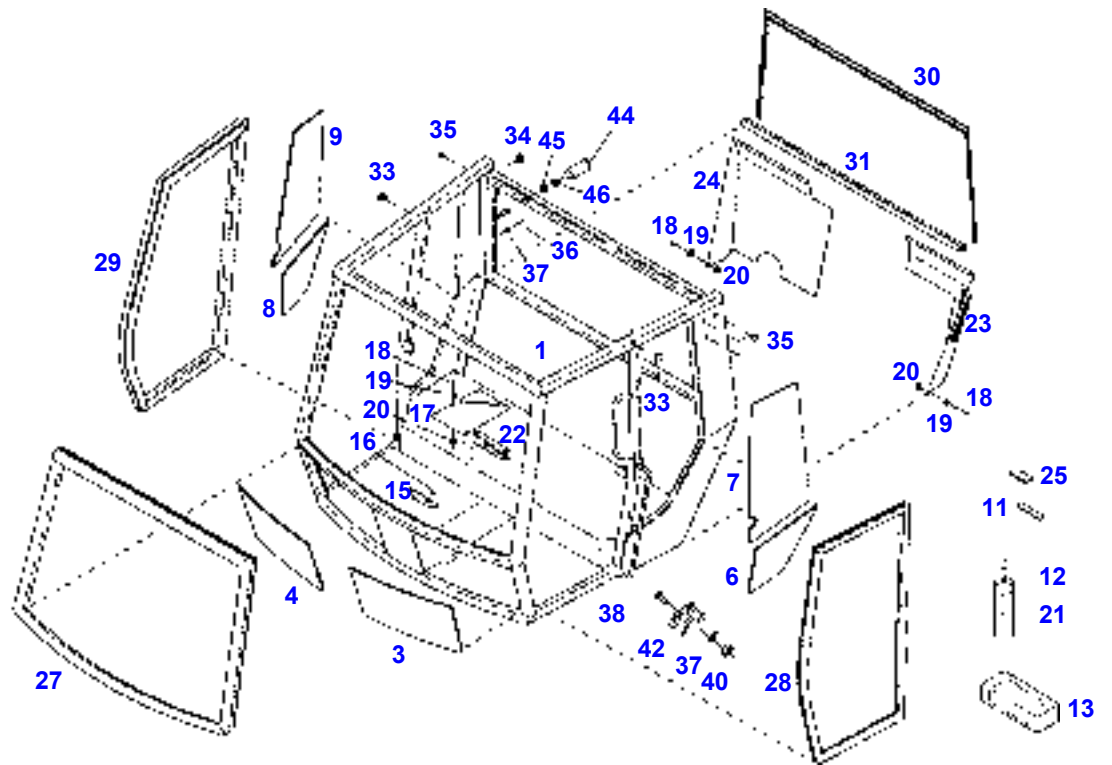

## CABIN FRAME

Элемент	Номер по каталогу	Описание	Кол-во
1	H524810011010	CABIN FRAME	1
	H524810011380	CABIN FRAME	1
3	524810011240	WINDSCREEN	1
4	524810011250	WINDSCREEN	1
6	524810011220	SIDE PANE	1
7	524810011200	SIDE PANE	1
	524810011780	SIDE PANE	1
8	524810011230	SIDE PANE	1
9	524810011210	SIDE PANE	1
	524810011790	SIDE PANE	1
11	X903005236995	SEALING RIBBON	1
12	X903055270000	SEALING COMPOUND	N.B.
13	F816810040010	ADHESIVE	N.B.
15	524810011280	COVER	1
16	X434102440000	HEXAGON NUT	4
17	H524810011290	COVER	1
18	X493812305000	SELF-TAPPING SCREW	20
19	X454303908000	DISC	20
20	X435722500000	SHEET METAL NUT	20
21	X903053634000	SEALING COMPOUND	N.B.
22	524810011750	TUBE BRACKET	1
23	H524810011190	PANELLING	1
24	524810011400	COVER	1
25	X903005285995	SEALING RIBBON	1
26	816810250060	PIPE	1
27	H524810011420	SEALING PROFILE	1
28	H524810011400	SEALING PROFILE	1
29	H524810011410	SEALING PROFILE	1
30	H524810011430	SEALING PROFILE	1
31	X304296000950	OUTER PROTECTION	1
33	X499503696000	LOCKING PLUG	2
34	X499504195000	LOCKING PLUG	4
35	X499502395000	LOCKING PLUG	4
36	X495112100000	SELF-TAPPING SCREW	4
37	X450005108000	DISC	5
38	X487520441000	HEXAGON SCREW	1
40	X434102240000	HEXAGON NUT	1
42	524810010870	SPRING	1
44	X508530100000	PROTECTING CAP	2
45	X428202239000	HEXAGON NUT	2
46	X434102240000	HEXAGON NUT	2