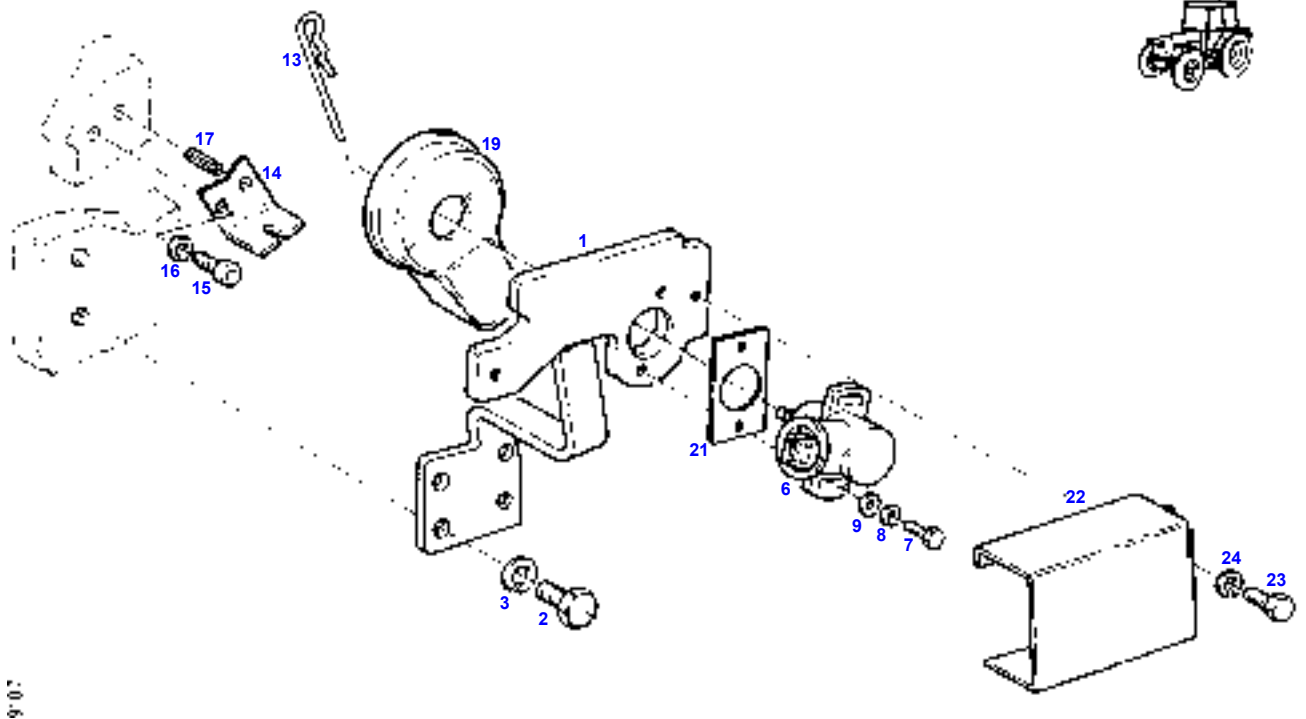

9-07

SENSOR

Элемент	Номер по каталогу	Описание	Кол-во
1	H524860100111	SUPPORT	1
2	X487531541000	HEXAGON SCREW	2
3	X520804401000	SPRING RING	2
6	G716861100021	SENSOR	1
7	X485002501000	CYLIND. HEAD SCREW	2
8	X520802601000	SPRING RING	2
9	X450003908000	DISC	2
13	816860100080	SPRING WIRE	1
14	816860100032	ANGLE	1
15	X485009405000	CYLIND. HEAD SCREW	1
16	X523703900000	SPRING RING	1
17	X500628246000	SP-PIN	1
19	816860100020	COVER	1
21	514860100100	PLATE	1
22	524860100100	PROTECTION	1
23	X487527441000	HEXAGON SCREW	1
24	X520803901000	SPRING RING	1