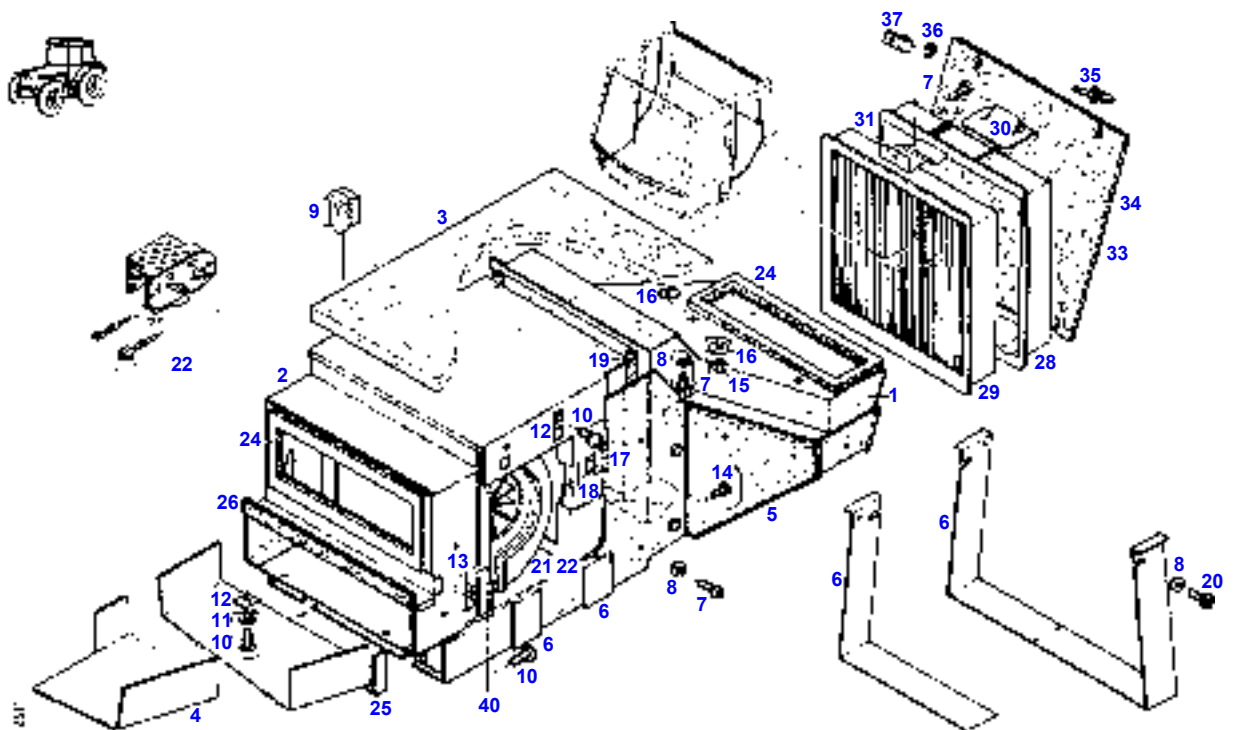

HEATING BOX

Элемент	Номер по каталогу	Описание	Кол-во
1	H524810130021	CASE	1
2	H524810130011	CASE	1
3	524810130180	INSULATING MAT	1
4	524810130060	INSULATING MAT	1
5	H524810130061	INSULATING MAT	1
6	524810130220	STRAP	2
7	X493812105000	SELF-TAPPING SCREW	22
8	X450003908000	DISC	25
9	X665231100000	CABLE SOCKET	2
10	X493820105000	SELF-TAPPING SCREW	10
11	X450005108000	DISC	2
12	X435722046000	SHEET METAL NUT	6
13	X435722100000	SHEET METAL NUT	4
14	X493802905000	SELF-TAPPING SCREW	2
15	X428202439000	HEXAGON NUT	2
16	X454306308000	DISC	4
17	H312810130030	HEATER	1
18	524810130050	SUPPORTING BODY	1
19	X304165050940	SHAPED CORD	1
20	X493812305000	SELF-TAPPING SCREW	4
21	G524810130101	BLOWER	1
22	U716810310000	REPAIR KIT	1
24	524810130090	GASKET	2
25	X903005235995	SEALING RIBBON	1
26	X903005289995	SEALING RIBBON	1
28	210812140090	FILTER SUPPORT	1
29	H260810140180	FILTER	1
30	312810130120	SUPPORT	1
31	210812140150	SPRING	1
33	524810130230	COVER	1
34	524810130160	INSULATING PLATE	1
35	198810260041	SPIGOT	2
36	F178810130020	RING	2
37	F178810130010	CLAMP	2
40	X903053634000	SEALING COMPOUND	N.B.