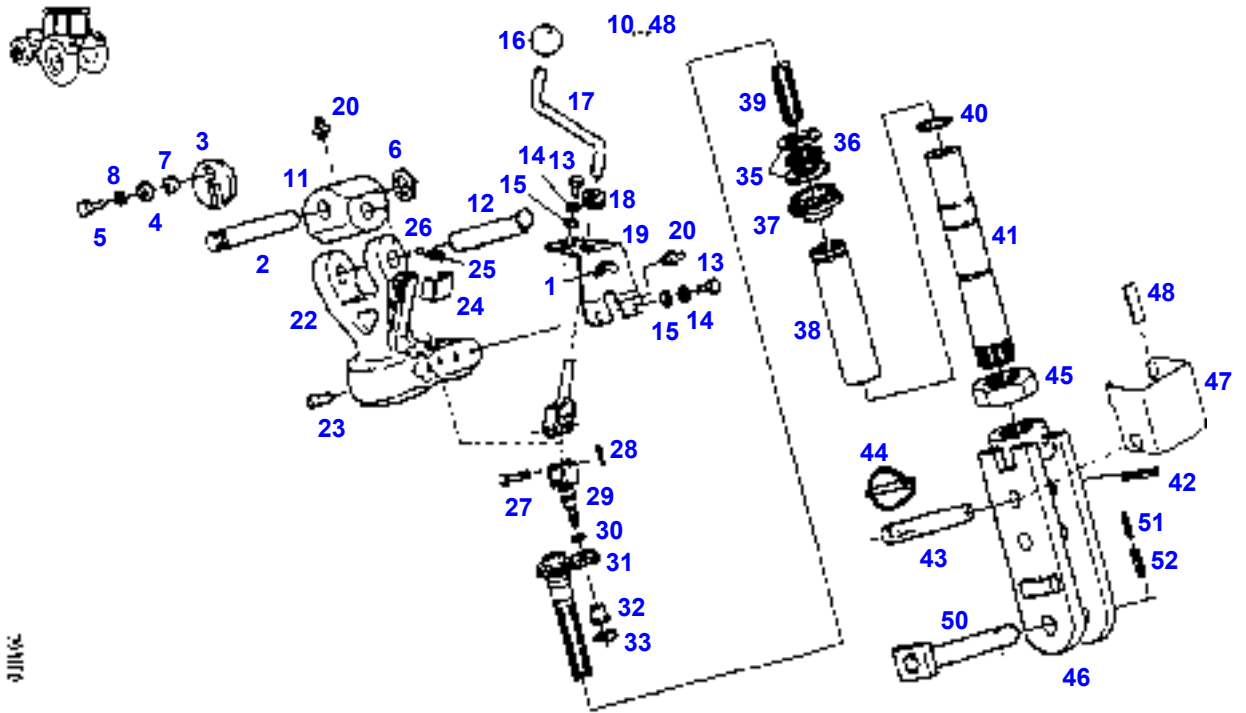

31404

LIFT ARMS

Элемент	Номер по каталогу	Описание	Кол-во

1	268870030010	MARKING PLATE	2
2	246921010010	BOLT	2
3	199870031040	LOCKING PLATE	2
4	X454306308000	DISC	2
5	X487528241000	HEXAGON SCREW	2
6	186871030020	DISC	N.B.
7	199870031030	BUSH	2
8	X520803901000	SPRING RING	2
10	G514870030010	LIFT ROD	2
11	199870031160	JOINT, LINK	2
12	186871030220	BOLT	2
13	X487520041000	HEXAGON SCREW	6
14	X520803001000	SPRING RING	6
15	X450005108000	DISC	6
16	F139800270010	BALL HEAD	2
17	H186871030100	CRANK	2
18	140600030240	GROMMET	2
19	186871030121	STRAP	2
20	X662516200000	LUBRICATOR	4
22	186871030200	HOUSING	2
23	X476720000000	HEXAGON SCREW	2
24	198870030170	CLIP	2
25	246860101430	PRESSURE SPRING	2
26	X624204101000	BALL	2
27	X405950256000	BOLT	2
28	X531904708000	SPLIT PIN	2
29	186871030140	SHAFT	2
30	X548830066000	O-RING	2
31	198870030140	GEAR WHEEL	2
32	198870030180	BUSH	2
33	X523303446000	LOCKING WASHER	2
35	X641175100000	RACE DISC	4
36	X638175100000	AXIAL NEEDLE BEARING	2
37	198870030130	GUIDE BUSHING	2
38	199870031170	PIPE	2
39	199870031120	SPINDLE	2
40	X548895001000	O-RING	2
41	514870030150	PIPE	2
42	X500625146000	SP-PIN	2
43	716870030120	BOLT	2
44	X537504825000	FOLDING PLUG	2
45	199870030160	HEXAGON NUT	2
46	H278871030060	STRUT	2
47	716870030130	LOCKING PLATE	2
48	X903005246995	SEALING RIBBON	1
50	H199870030010	BOLT	2
51	X500622046000	SP-PIN	2
52	X500628846000	SP-PIN	2