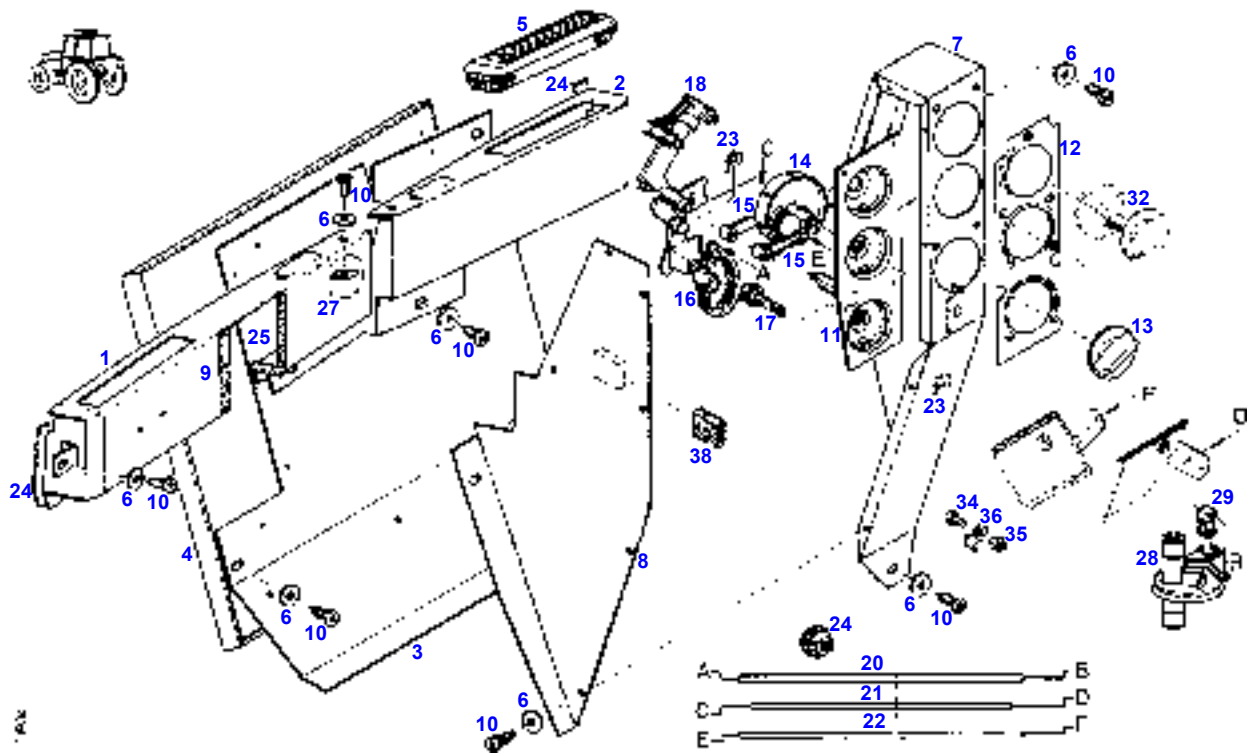

## HEATING FLAP

Элемент	Номер по каталогу	Описание	Кол-во
1	H524810130040	COVER	1
2	X493812105000	SELF-TAPPING SCREW	6
3	X668467000000	CABLE FASTENER	2
4	H524810130030	FLAP	1
5	524810130090	GASKET	2
8	345810140020	LEAF SPRING	2
10	524810130120	ROD	1
11	X697405400000	HANDLE	1
12	198100360401	GROMMET	1
13	X665204896000	CABLE SOCKET	1
14	X536603645000	DOUBLE-CLIP	1
16	524810130130	SUPPORT	1
19	H524810130050	FLAP	2
20	524810130210	PLATE	2
21	524810130200	SHEET METAL	2
22	X493812005000	SELF-TAPPING SCREW	8
23	524810130100	SUPPORT	1
24	X450003908000	DISC	4
25	G198810140020	SQUARE NOZZLE	1