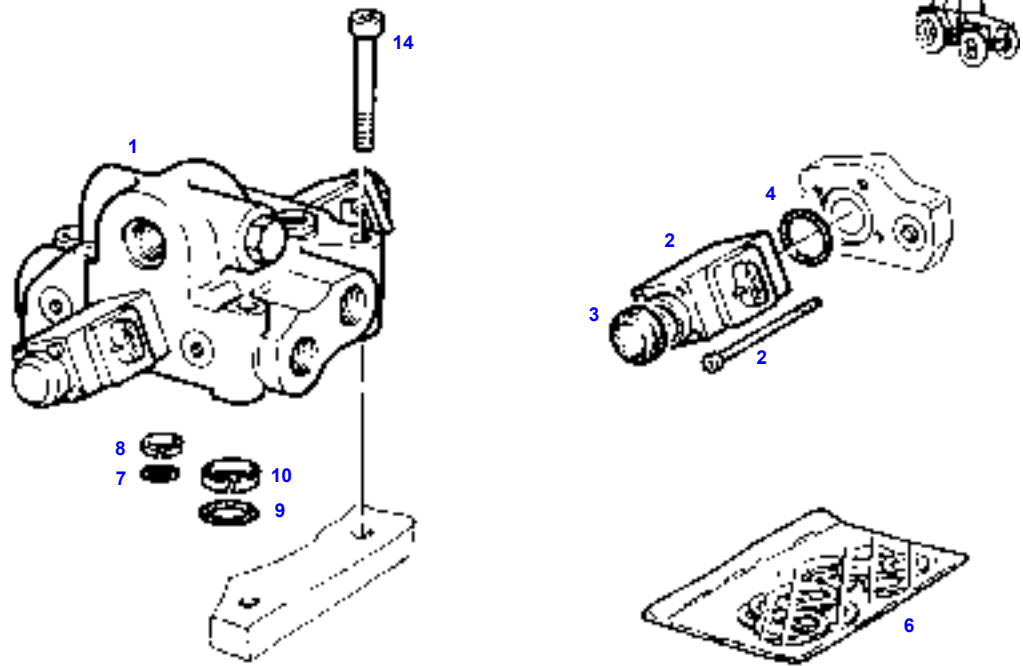

8279

CONTROL VALVE

Элемент	Номер по каталогу	Описание	Кол-во
1	G816860100080	CONTROL VALVE	1
2	F199860100020	KIT	1
3	F246860100010	PROTECTING CAP	2
4	F199860100010	O-RING	2
6	F246860100030	SET OF GASKETS	1
7	F816860100020	O-RING	2
8	F816860100030	SUPPORTING RING	2
9	F816860100040	O-RING	1
10	F816860100050	SUPPORTING RING	1
14	X485008405000	CYLIND. HEAD SCREW	3