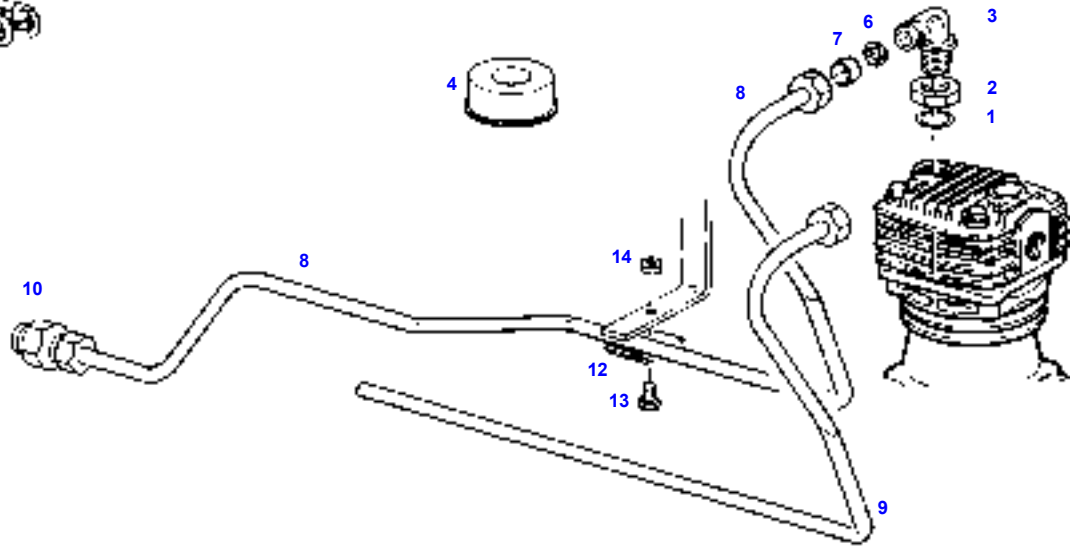

9163

PRESSURE PIPE

Элемент	Номер по каталогу	Описание	Кол-во
1	F278880020050	SEALING RING	1
2	F278880020080	COUNTER NUT	1
3	F385880010010	ANGLE PIECE	1
4	X903006200000	SEALING RIBBON	N.B.
6	F178880020070	SEALING RING	1
7	F250880020250	THRUST COLLAR	1
8	H524880030010	PIPE	1
9	H524881030100	PIPE	1
10	...		
12	178950010260	COLLAR	2
13	X487520941000	HEXAGON SCREW	1
14	X428202239000	HEXAGON NUT	1