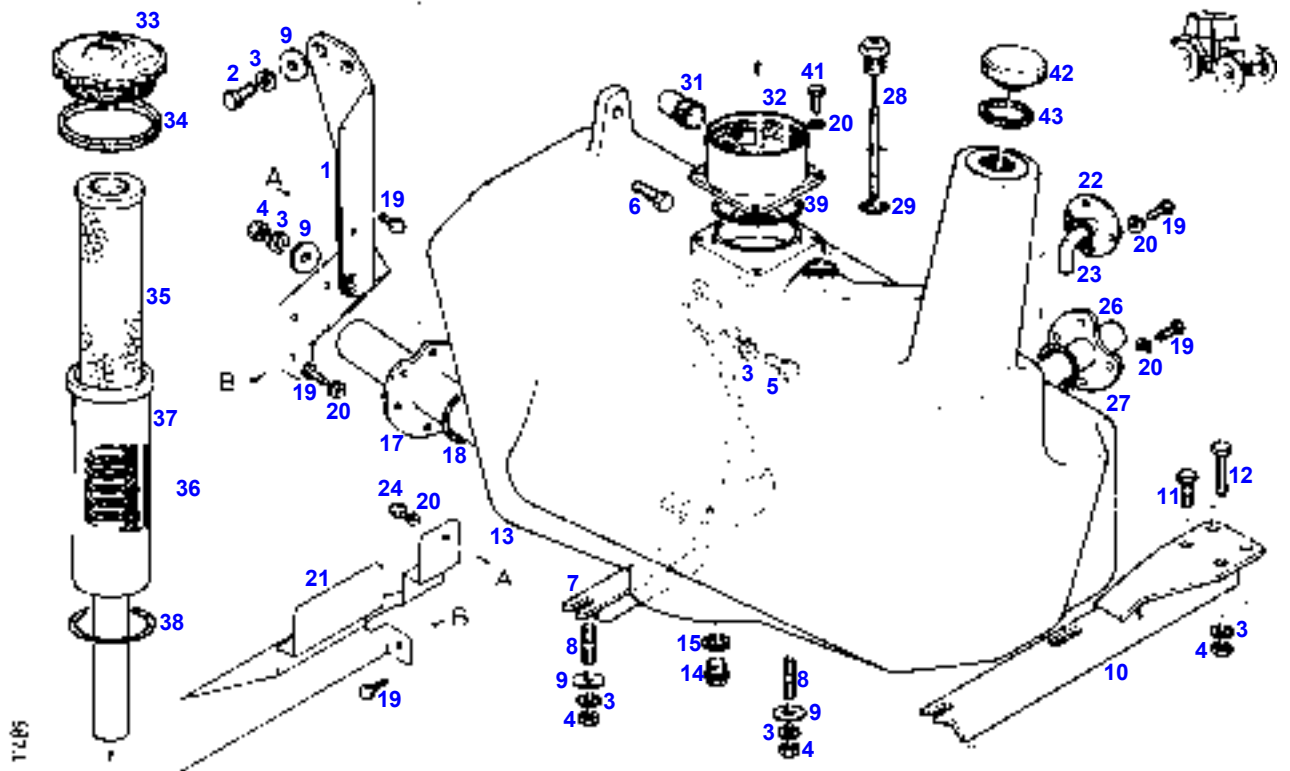

OIL TANK

Элемент	Номер по каталогу	Описание	Кол-во
1	524860060011	SUPPORT	1
2	X487531341000	HEXAGON SCREW	2
3	X520804401000	SPRING RING	12
4	X428202839000	HEXAGON NUT	7
5	X487531341000	HEXAGON SCREW	2
6	X487531841000	HEXAGON SCREW	1
7	H524860060020	SUPPORT	1
8	X489131505000	THREADED PIN	3
9	X454407508000	DISC	6
10	H524860060010	CARRIER	1
11	X487531541000	HEXAGON SCREW	3
12	X487531941000	HEXAGON SCREW	1
13	H524860060100	TANK	1
14	X494204800000	LOCK SCREW	1
15	X540005678000	SEALING RING	1
17	H524860060040	SUCTION PIPING	1
18	X548924400000	O-RING	1
19	X487520041000	HEXAGON SCREW	16
20	X520803001000	SPRING RING	20
21	524860060120	COVER SHEET	1
22	H524860060030	RETURN LINE	1
23	X548868866000	O-RING	1
24	X428202239000	HEXAGON NUT	2
26	H524860060050	SUCTION PIPING	1
27	X548897666000	O-RING	1
28	H524860060061	DIPSTICK	1
29	X548857366000	O-RING	1
30	G514860060010	BACKFLOW	1
31	716860060020	SOCKET	1
32	514860060201	HEAD	1
33	916860061100	FILTER-COVER	1
34	X820500051000	GASKET	1
35	G117862060260	FILTER CARTRIDGE	1
36	144860060040	PRESSURE SPRING	1
37	H514860060200	FILTER-BOWL	1
38	X548954066000	O-RING	1
39	X548964400000	O-RING	1
41	X487520641000	HEXAGON SCREW	4
42	X820001190000	AIR VENTIL. FILTER	1
43	X820001190010	RUBBER RING	1