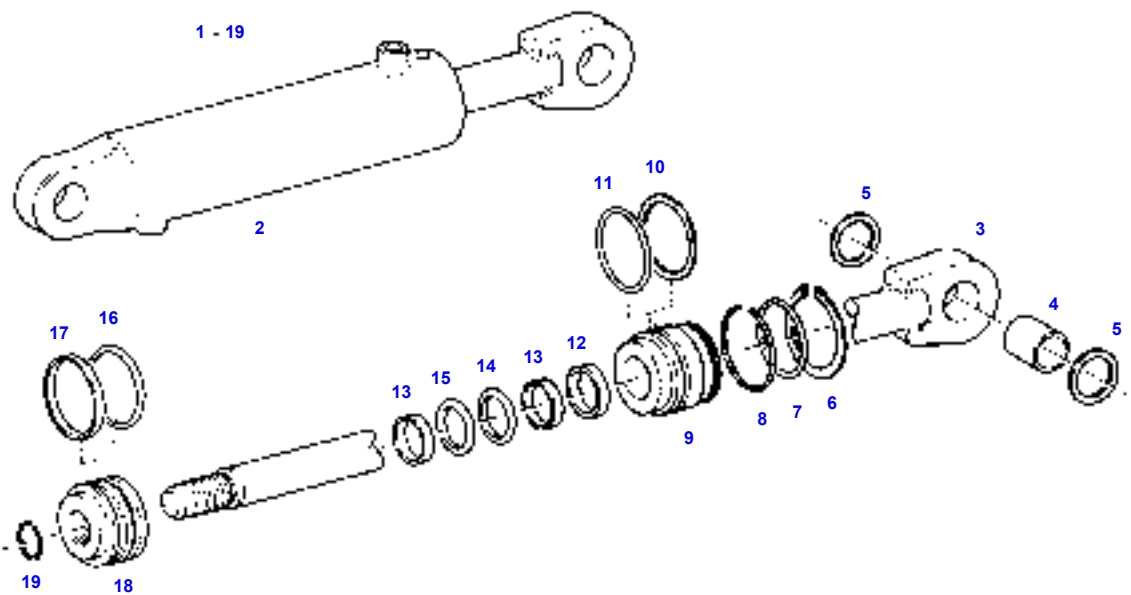

## POWER LIFT

Элемент	Номер по каталогу	Описание	Кол-во
1	H524860030010	FRAME	1
2	524860030020	SPACER PLATE	2
3	X487545306000	HEXAGON SCREW	2
4	X520806601000	SPRING RING	2
7	X487551200000	HEXAGON SCREW	8
8	X520807201000	SPRING RING	8
9	X486542202000	HEXAGON SCREW	3
10	X520806001000	SPRING RING	3
11	404860030030	LIFT SHAFT	1
12	199860030070	BUSH	2
13	X550132802000	ROTARY SHAFT SEAL	2
14	199860030110	DISC	2
15	X483501600000	LOCK SCREW	1
17	514860030020	HYDRAULIC LIFT ARM	1
18	199861030030	HYDRAULIC LIFT ARM	1
19	X530006646000	CIRCLIP	2
21	199860030080	BOLT	2
22	199860030330	SEALING RING	4
23	199860030090	LOCKING PLATE	4
24	X487527641000	HEXAGON SCREW	8
25	X520803901000	SPRING RING	8
27	524860030010	BOLT	2