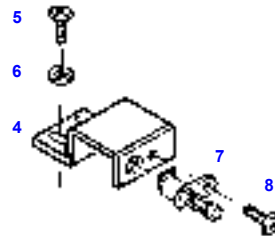

01A

INTERIOR LIGHTING

Элемент	Номер по каталогу	Описание	Кол-во
1	H816810200010	INSIDE LIGHT	1
2	X825283291000	FILAMENT BULB	1
4	524810200010	SUPPORT	1
	524810200020	SUPPORT	1
5	X495108501000	SELF-TAPPING SCREW	4
6	X450003308000	DISC	6
7	...		
8	X493808705000	SELF-TAPPING SCREW	2
10	H816810200021	READING LAMP	1
11	X671306500000	FILAMENT BULB	1