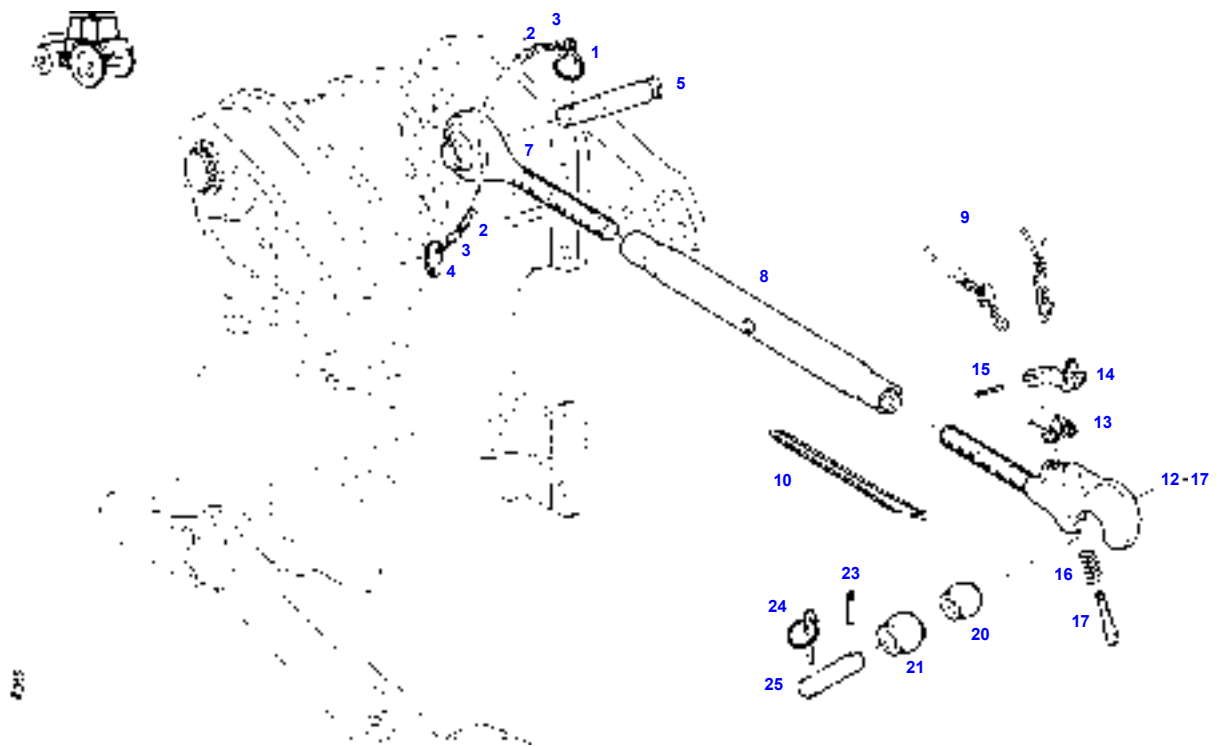

UPPER LINK

Элемент	Номер по каталогу	Описание	Кол-во
1	---		
1	G816870050031	FOLDING PLUG	1
	X537607600000	FOLDING PLUG	1
2	H716921050030	CABLE	1
4	X454306308000	DISC	1
5	199870050020	BOLT	1
7	X800150062000	JOINT SPINDLE	1
8	H199870050010	PART OF UPPER LINK	1
9	G184870050090	ACTUATING CABLE	1
10	F210871050040	SPRING CLAMP	1
12	G184870050080	HOOK	1
13	F258872051040	YOKE SPRING	1
14	F184870050010	OPENING LEVER	1
15	X500624846000	SP-PIN	1
16	F184870050030	PRESSURE SPRING	1
17	F184870050020	LOCKING BOLT	1
20	0066288100000	BALL BUSH	1
21	0066290100000	BALL BUSH	1
23	X500628846000	SP-PIN	1
	X500632846000	SP-PIN	1
24	X537607600000	FOLDING PLUG	1
25	198870050010	BOLT	1
	184870050010	BOLT	1