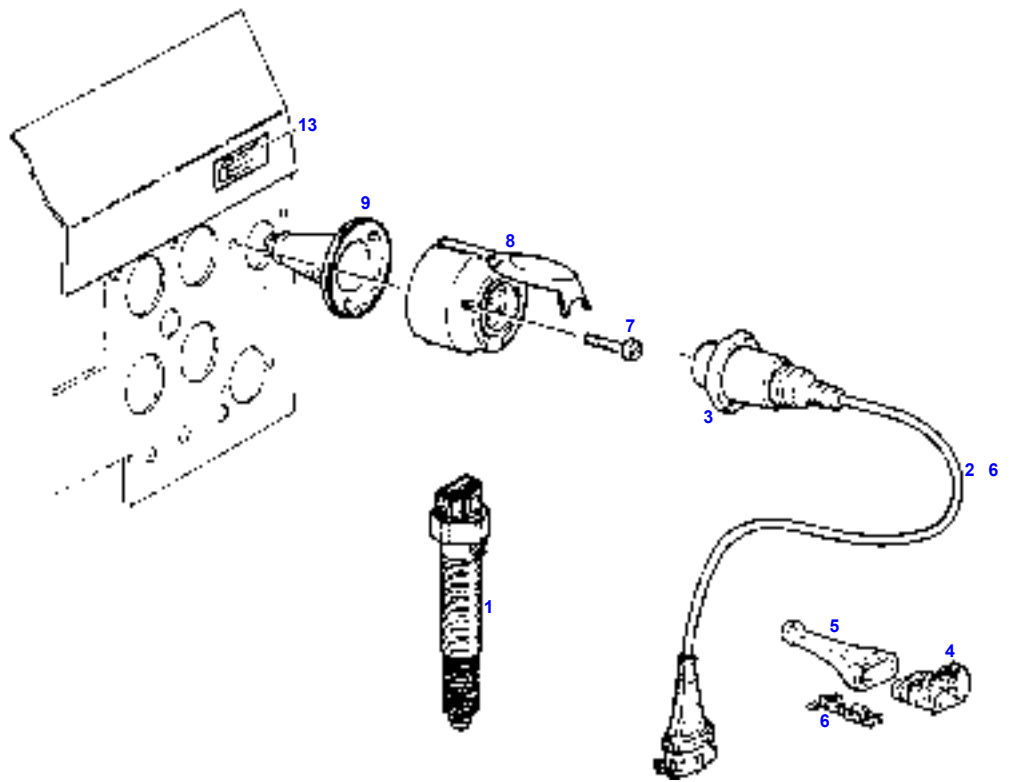

8690

EL.HD.REMOTE CONTROL

Элемент	Номер по каталогу	Описание	Кол-во
1	G716860180010	PATH-MEASUR. SYSTEM	1
2	H385860180020	EXTENSION CORD	1
3	X830230551000	PLUG	1
4	285860180101	PLUG HOUSING	1
5	285860180120	PROTECTING CAP	1
6	816900043500	TIMER CONTACT	1
7	X493912601000	SELF-TAPPING SCREW	3
8	X830230011000	SOCKET	1
9	178900070020	CAP	1
13	291860090040	INSTRUCTION PLATE	1