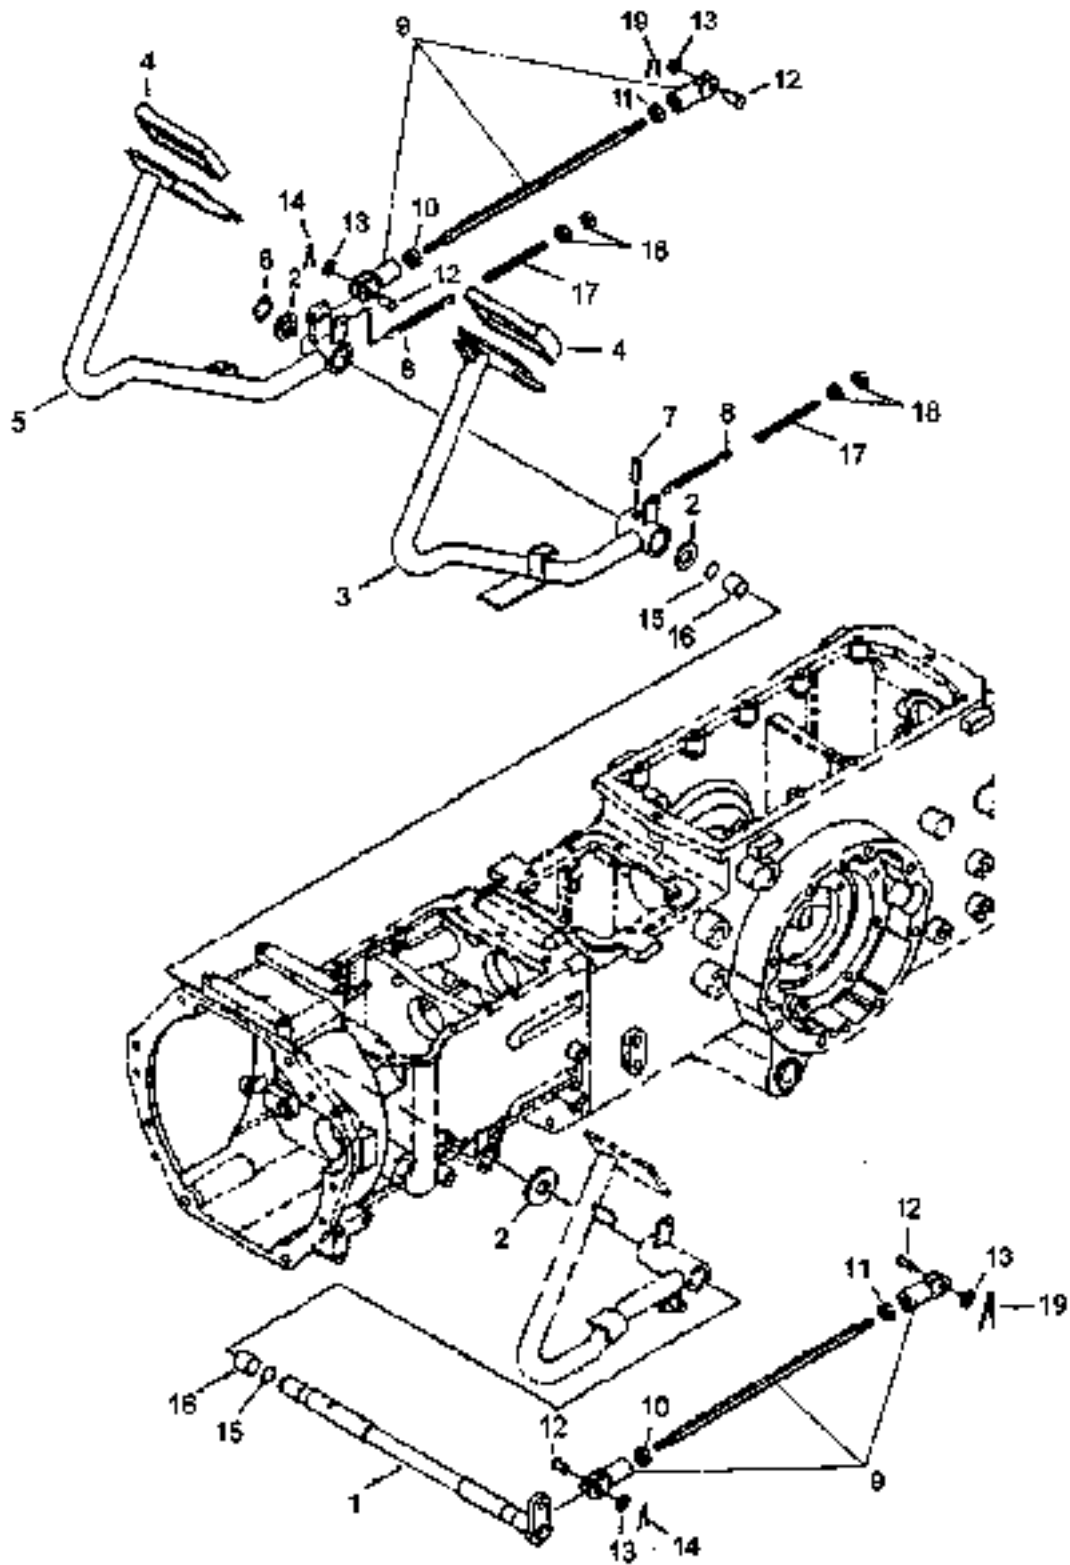

300 DTC/360 DTC

ITEM No.	LONG No.	VENDOR No.	DESCRIPTION	QTY.	
				300 DTC	360 DTC
1	LG2310	A1670152	Shaft, Brake Pedal	1	1
2	N630074-S8		Washer, Flat (M44 x 25 x 4.0)	3	3
3	LG2308	A1670150	Pedal, Brake (LH)	1	1
4	LG1304	A1670084	Pad, Pedal	2	2
5	LG2309	A1670151	Pedal, Brake (RH)	1	1
6	N661221-S		Ring, Snap (M25 x 1.2)	1	1
7	N646884-S8		Pin, Spring (M8 x 40)	1	1
8	LG2314	A1670158	Spring	2	2
9	LG2307	A1670146	Brake Rod Assy	2	2
10	N620014-S8		Nut, Hex (M10 - 1.5) (R)	1	1
11	LG1910	A0611060	Nut, Hex (M10 - 1.5)	1	1
12	LG1911	A1670118	Pin, Clevis (M10 x 26)	4	4
13	N630069-S8		Washer, Plain (M18 x 10.5 x 2.0)	4	4
14	N642565-S8		Pin, Cotter (M3.0 x 20)	2	2
15	LG1297	S801025010	O-Ring P26 (26 x 3.6)	2	2
16	LG2464	A1970203	Bushing	2	2
17	LG2479	A3870470	Adjuster (M8 - 1.25)	2	2
18	N620013-S8		Nut, Hex (M8 - 1.25)	4	4
19	LG1872	S443120013	Pin, Clip (M12 x 35.8)	2	2