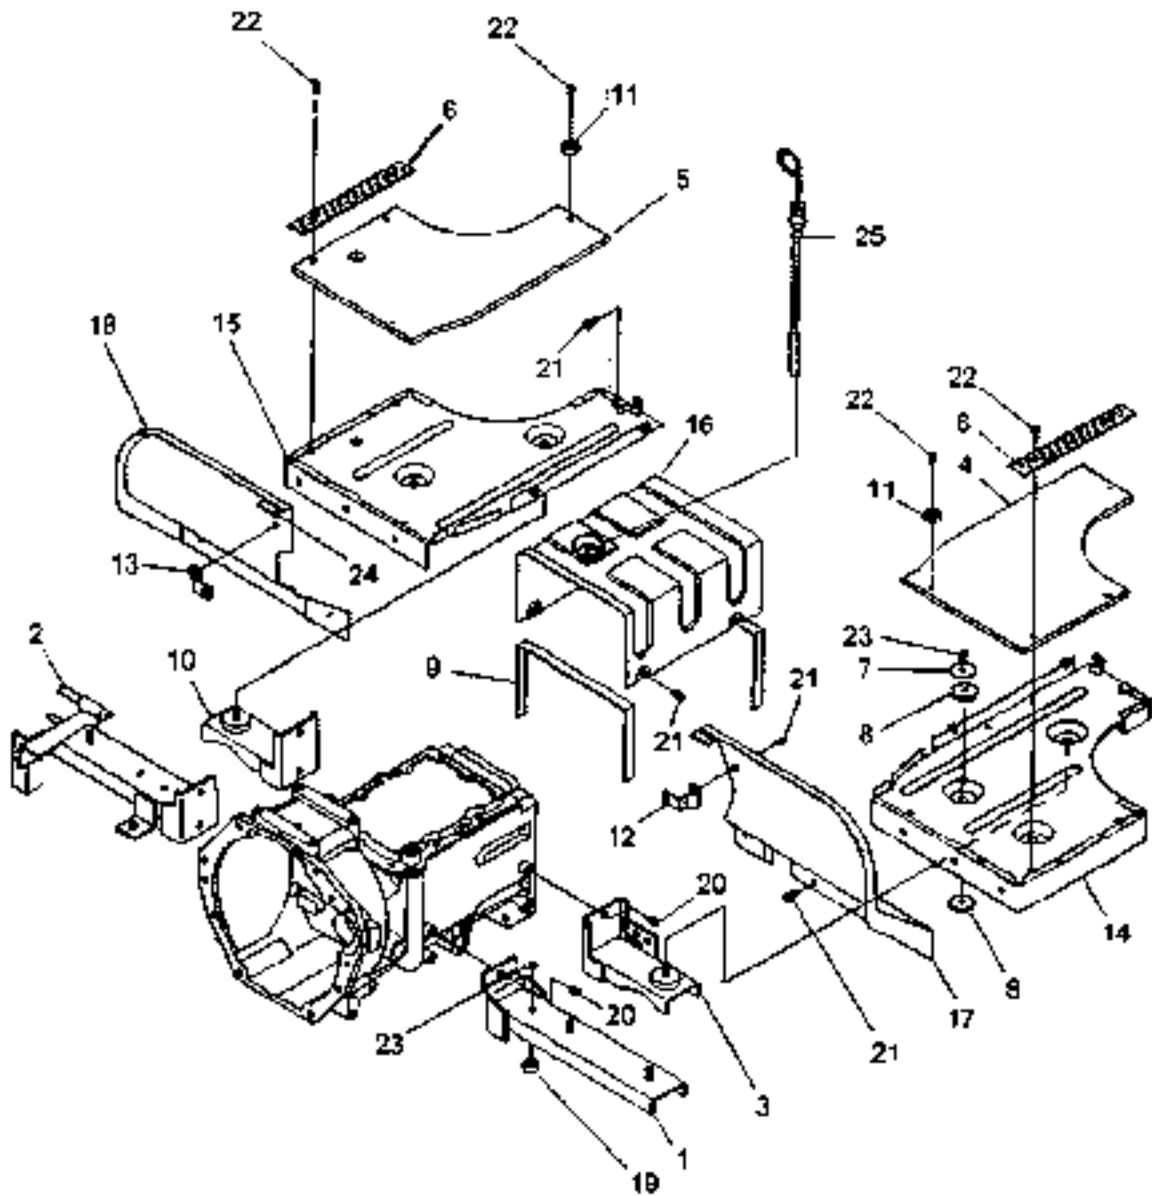

300 DTC/360 DTC

ITEM No	LONG No.	VENDOR No.	DESCRIPTION	QTY.	
				300 DTC	360 DTC
1	LG2426	A1840067	Bracket, Step Front (LH)	1	1
2	LG2427	A1840068	Bracket, Step Front (RH)	1	1
3	LG2428	A1840069	Bracket, Step Rear (LH)	1	1
4	LG2428	A1840070	Mat, Step (LH)	1	1
5	LG2430	A1840071	Mat, Step (RH)	1	1
6	LG2431	A1840072	Bracket, Mat Side	2	2
7	LG1986	A1840073	Washer, Step	5	5
8	LG2432	A1840074	Rubber, Cushion	10	10
9	LG2433	A1840076	Sponge	2	2
10	LG2434	A1840081	Bracket, Step Rear (RH)	1	1
11	LG1987	A1840082	Washer, Mat	4	4
12	LG2435	A1840083	Bracket, Cover (LH)	1	1
13	LG2436	A1840084	Bracket, Cover (RH)	1	1
14	LG5036	A1840209	Step, LH	1	1
15	LG5037	A1840210	Step, RH	1	1
16	LG5038	A1840211	Cover, T/M Case	1	1
17	LG5039	A1840212	Cover, LH	1	1
18	LG5040	A1840213	Cover, RH	1	1
19	LG2478	A3260012	Rubber	3	3
20	LG1862	S154102033	Bolt, Hex w/Washer (M10 - 1.25 x 20)	8	8
21	LG1979	S159082033	Bolt, Hex w/Washer (M8 - 1.25 x 20)	14	14
22	LG2492	S220902511	Screw (M8 - 1.25 x 25)	8	8
23	LG1890	S345080013	Nut, Flange B-TY (M8 - 1.25)	8	8
24	LG2474	A1970260	Strip, Weather	2	2
25	LG4191	A1280110	Dipstick, Oil Level	1	1