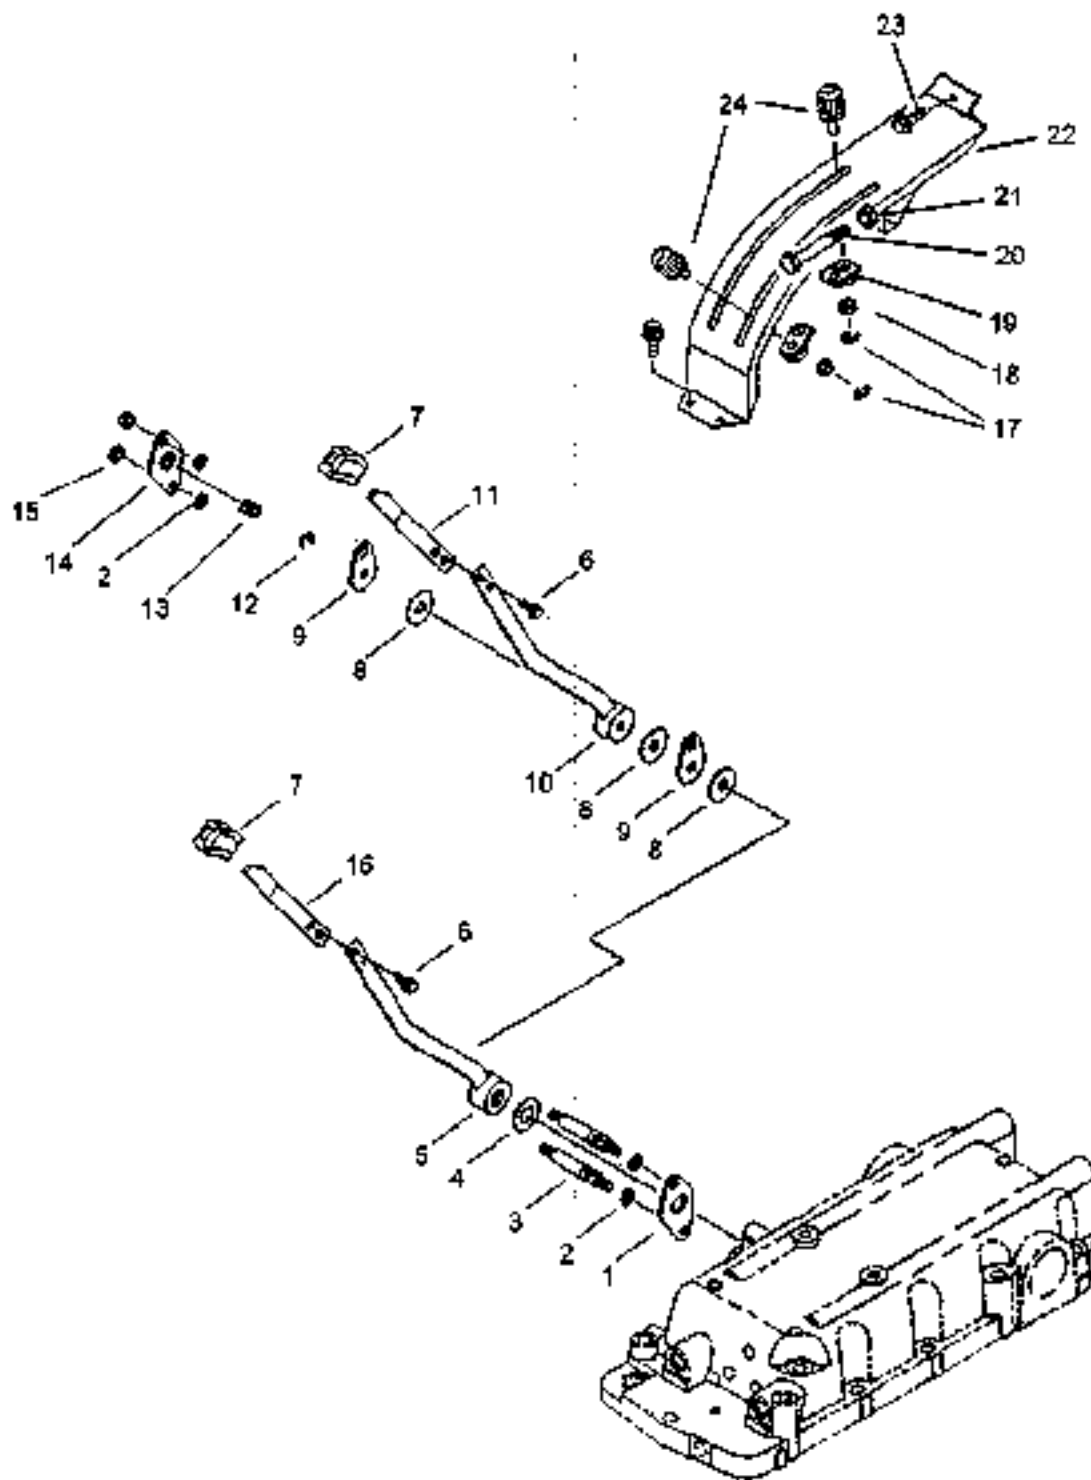

300 DTC/360 DTC

ITEM No	LONG No.	VENDOR No.	DESCRIPTION	QTY.	
				300 DTC	360 DTC
1	LG1067	A1820633	Cover	1	1
2	N630174-S8		Washer, Spring (M18.4 x 10.2 x 2.6)	4	4
3	LG4007	A1825065	Support, Lever	2	2
4	LG2371	A1825023	Plate, Friction (L)	1	1
5	LG2375	A1825059	Lever, Draft Control	1	1
6	LG1897	S155082033	Bolt, Hex (M8 - 1.25 x 20)	4	4
7	LG1199	A1970241	Grip, Handle	2	2
8	LG2372	A1825024	Plate, Friction (S)	3	3
9	LG1380	A1825053	Plate, Locking	2	2
10	LG2374	A1825056	Lever, Position	1	1
11	LG2376	A1825061	Extension, Lever	1	1
12	N661208-S		Ring, Snap	1	1
13	LG3967	A1825086	Spring	1	1
14	LG2373	A1825034	Cover	1	1
15	500307		Nut, Hex (M10 - 1.25)	2	2
16	LG3396	A1825060	Extension, Lever	1	1
17	LG1873	S814006003	Ring, Snap	4	4
18	N620013-S8		Nut, Hex	4	4
19	LG1502	A1825057	Stop, Plate	4	4
20	500347		Bolt, Hex (M8-1.25x50)	2	2
21	N620013-S8		Nut, Hex	2	2
22	LG4949	A1825159	Guide, Hydraulic Lever	1	1
23	LG1871	S159061633	Bolt, Hex	1	1
24	LG1153	A1825056	Knob	4	4