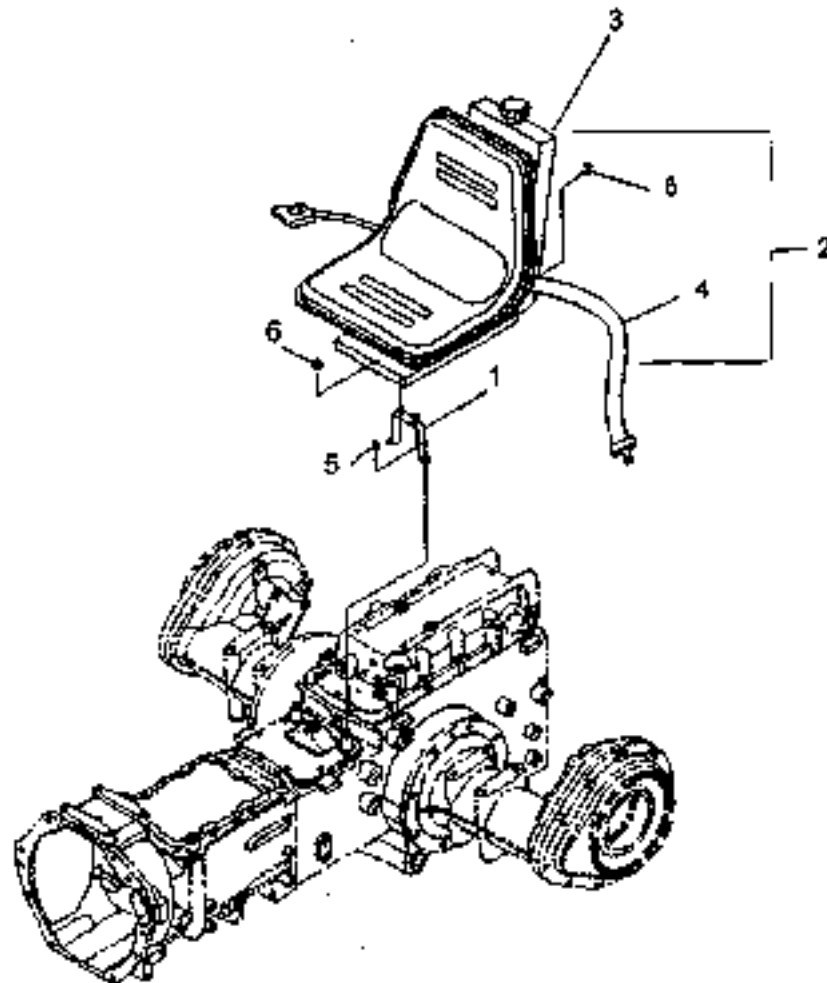

300 DTC/360 DTC

ITEM No.	LONG No.	VENDOR No.	DESCRIPTION	QTY.	
				300 DTC	360 DTC
1	LG2437	A1850078	Bracket, Seat	1	1
2	LG3428	A2980092	Seat Assy, w/Seat Belt	1	1
3	LG3429	A1850093	Seat Assy	1	1
4	LG3430	A1850091	Seat Belt Assy	1	1
5	LG1918	S156102533	Bolt, Hex w/Washer (M10 - 1.25 x 25)	4	4
6	LG1983	S346100013	Nut, Flange B-Type (M10 - 1.25)	2	2