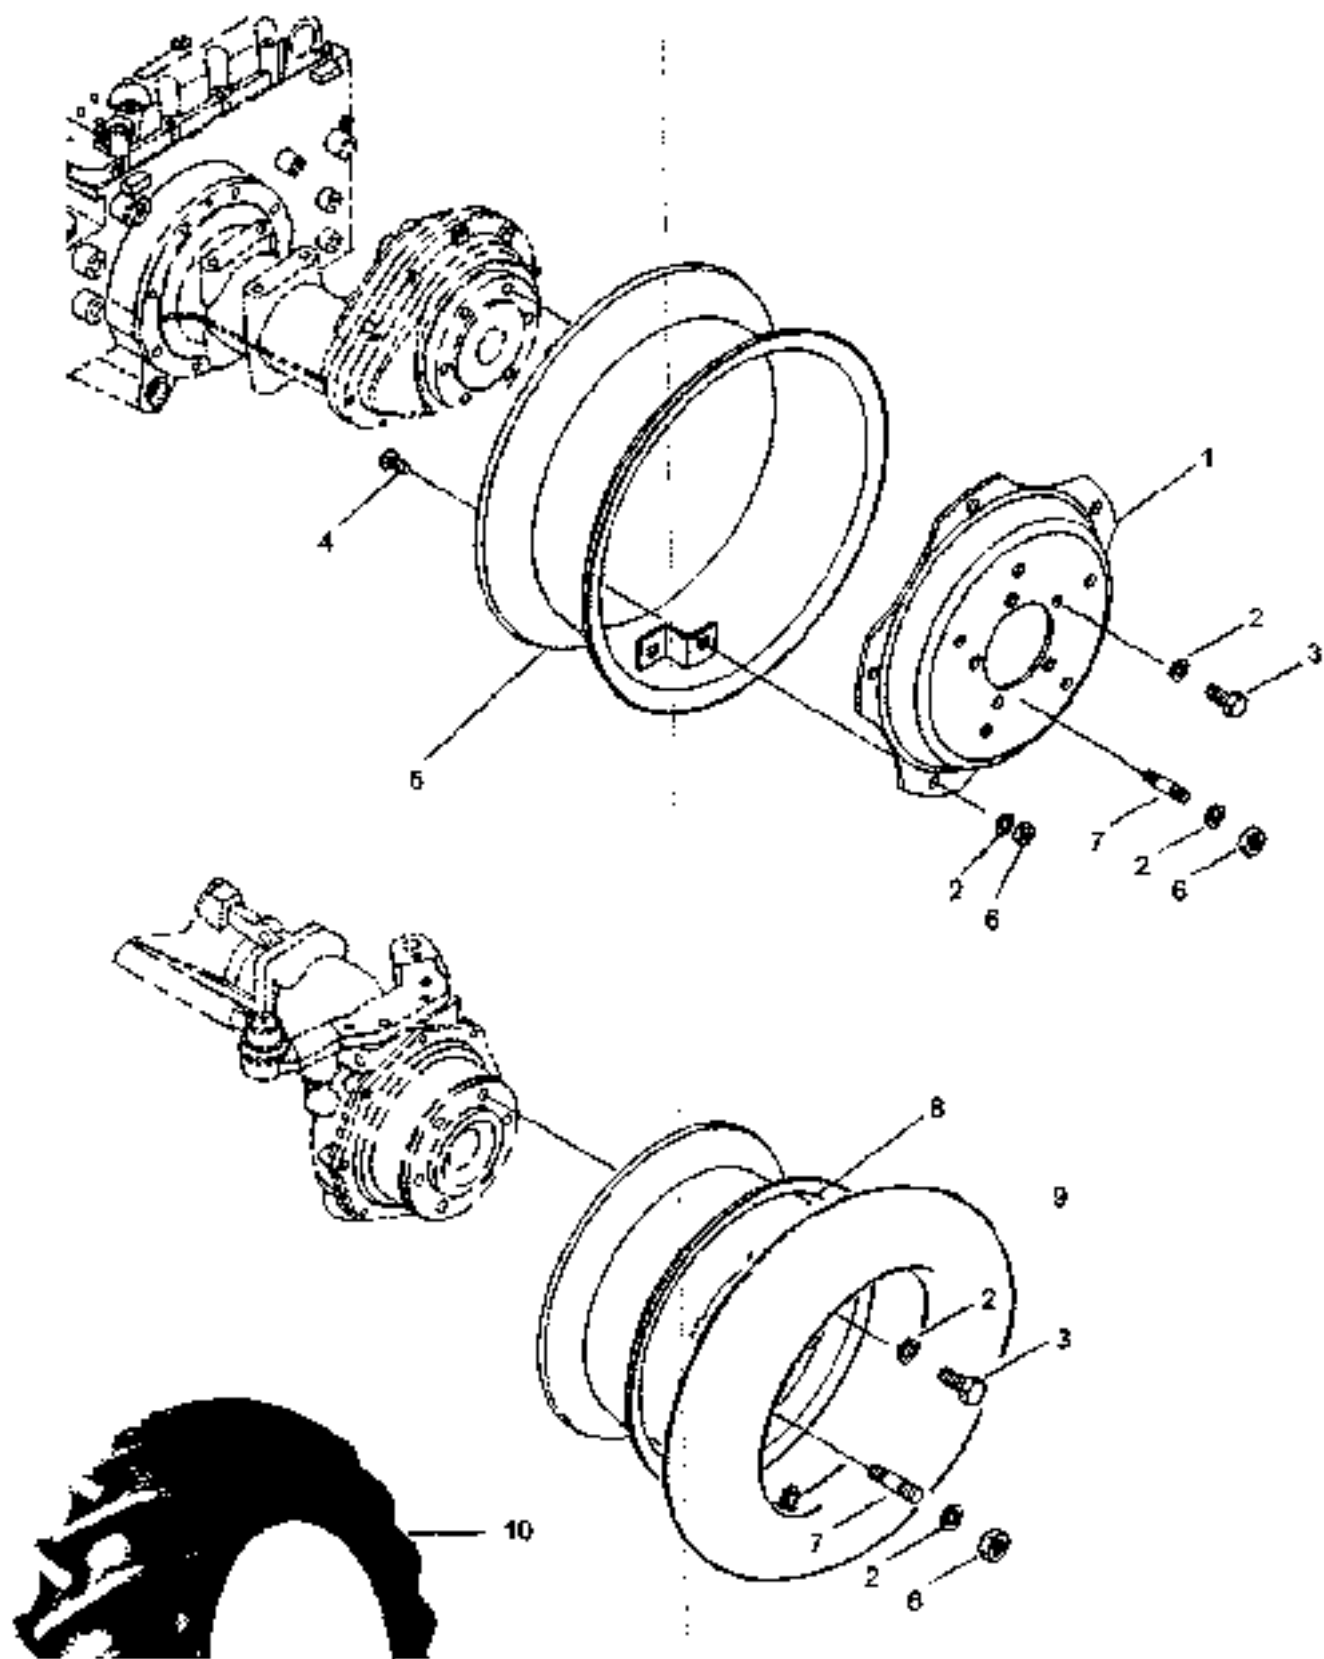

300 DTC/360 DTC

Item No	Long No.	Vendor No.	DESCRIPTION	Qty.	
				300 DTC	360 DTC
1	LG2777	A1490060	Disc, Rear	2	2
2	N630176-S36		Washer, Lock (M16)	32	32
3	500354		Bolt, (M16 - 1.5 x 30)	16	16
4	LG1885	3A1970077	Bolt, Wheel	8	8
5	902041		Rear Rim Assy	2	2
6	500394-S38		Nut, Reg. (M16 - 1.5)	16	16
7	LG1944	S167162623	Bolt, Stud (M16 - 1.5 x 25)	8	8
8	LG1880	A1490059	Front Rim Assy	2	2
9	735281		Tube, Front (7.50 - 16)	2	2
-	737801		Tube, Rear (12.4 - 24)	2	2
10	902036		Tire, Front (8 - 16)	2	2
-	791969		Tire, Rear (12.4 - 24)	2	2