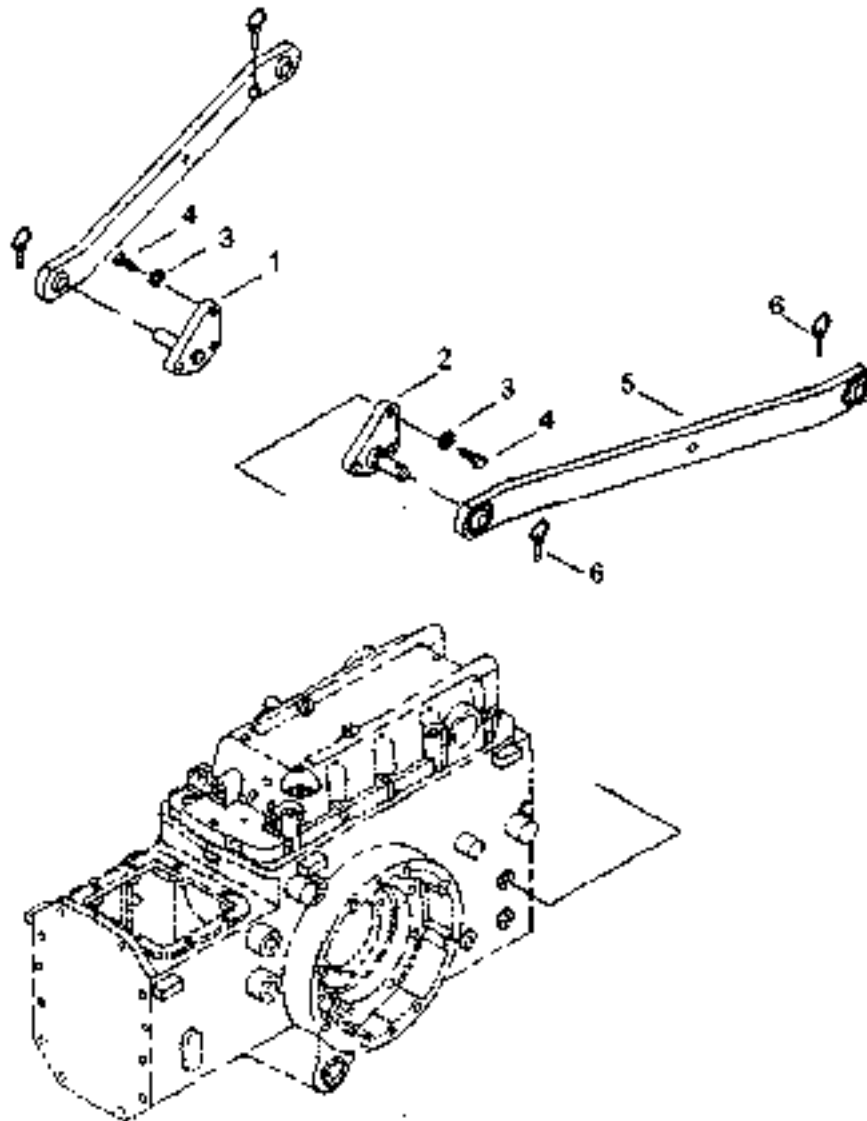

300 DTC/360 DTC

ITEM No.	LONG No.	VENDOR No.	DESCRIPTION	QTY.	
				300 DTC	360 DTC
1	LG1322	A1896188	Pin, Low Link (RH)	1	1
2	LG1321	A1896187	Pin, Low Link (LH)	1	1
3	N630178-S8		Washer, Spring	6	6
4	LG4097	A1896473	Bolt, Hex (M14 - 2.00 x 40)	6	6
5	LG2457	A1896320	Low Link Assy	2	2
6	LG1320	3A1896061	Pin, Clevis	4	4