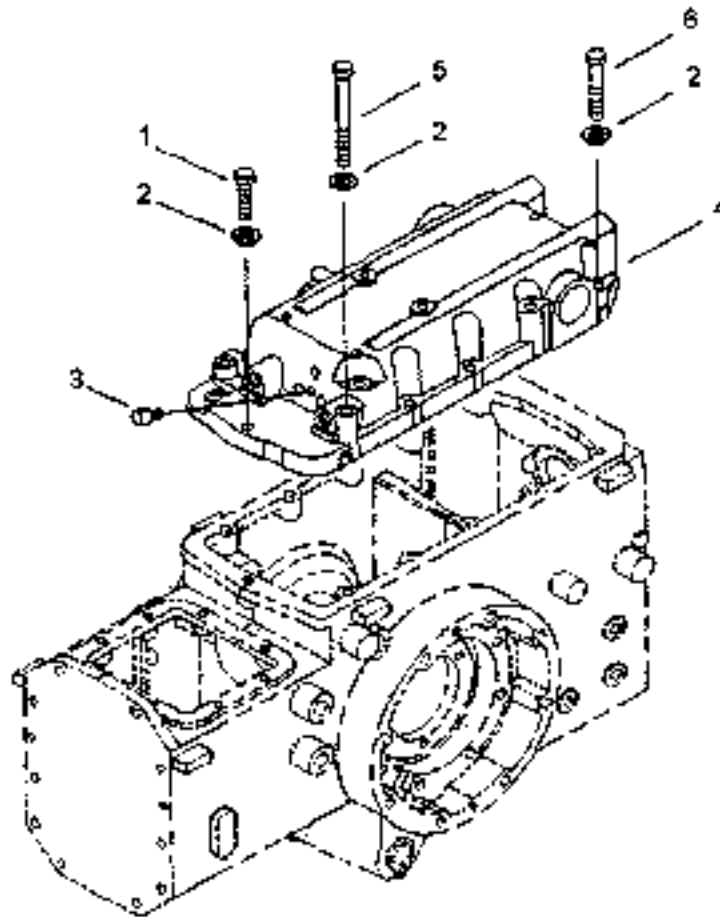

300 DTC/360 DTC

ITEM No	LONG No.	VENDOR No.	DESCRIPTION	QTY.	
				300 DTC	360 DTC
1	N600414-S8		Bolt, Hex (M12x1.75x45)	5	5
2	N630175-S8		Washer, Spring	12	12
3	LG1002	A1250049	Plug, Airvent	1	1
4	LG2350	A1820032	Housing, Hyd. Lift	1	1
5	LG1939	S105128543	Bolt, Hex (M12 - 1.75 x 85)	3	3
6	N600417-S8		Bolt, Hex (M12 - 1.75 x 80)	4	4