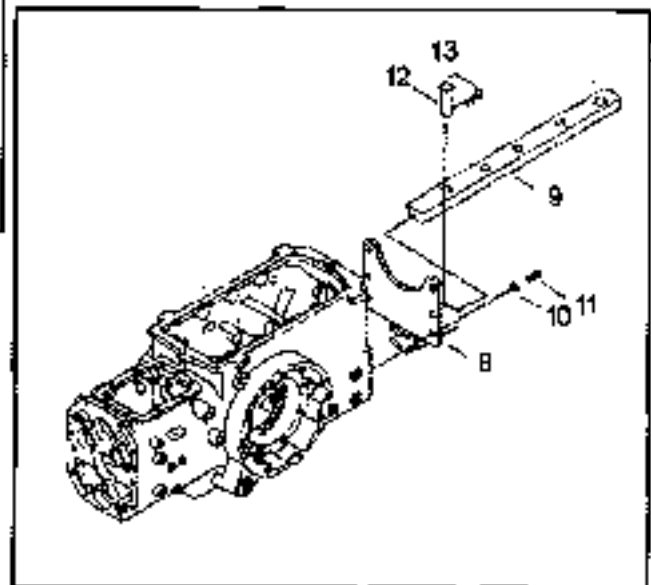

ITEM NO	LONG NO.	VENDOR NO.	DESCRIPTION	QTY.	
				300 DTC	360 DTC
1	LG3442	A1891026	Support, Hitch	1	1
2	N630187-S8		Washer, Spring	6	6
3	LG4087	A1896473	Bolt, Hex (M14 - 2.00 x 40)	6	6
4	LG1990	A1891030	Pin, Clevis	2	2
5	LG1991	3A1970091	Pin, Hair	4	4
6	LG1992	A1891029	Pin	1	1
7	LG3443	A1891027	Drawbar (ASAE)	1	1
8	LG4911	A1891049	Support, Hitch	1	1
9	LG4912	A1891050	Drawbar (ASAE)	1	1
10	N630187S8	S361140013	Washer, Spring (14.2x24.5x3.5)	6	6
11	LG1937	S101144043	Bolt, Hex (M14x2x40)	6	6
12	LG3842	A1891033	Pin, Clevis (25x77)	1	1
13	LG1991	3A1970091	Pin, Snap (28)	1	1