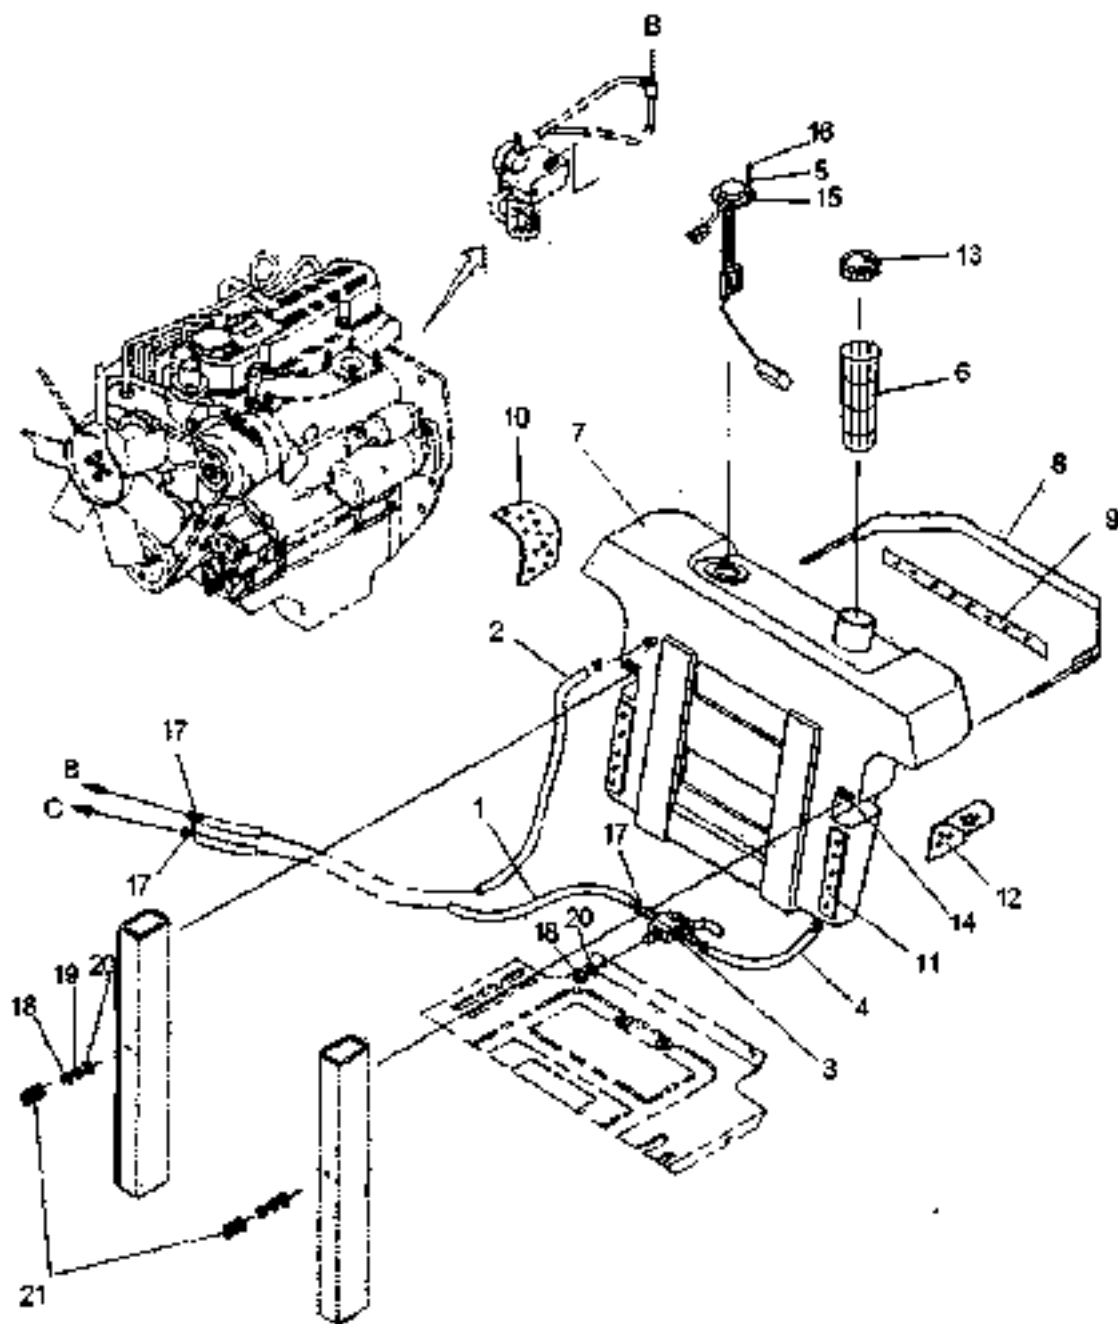

FUEL TANK ASSEMBLY (PLASTIC)

300 DTC/360 DTC

ITEM No	LONG No.	VENDOR No.	DESCRIPTION	QTY.	
				300 DTC	360 DTC
1	LG3293	A1040074	Hose, Fuel	1	1
2	LG3294	A1040075	Hose, Fuel Return	1	1
3	LG3511	A1040127	Cock, Fuel Tank	1	1
4	LG3952	A1040138	Hose, Fuel Filter	1	1
5-16	LG3953	A1040139	Fuel Tank Assy (Plastic)	1	1
5	LG3627	A0653104	Packing	5	5
6	LG1506	A1040052	Strainer, Fuel Tank	1	1
7	LG3628	A1040085	Tank, Fuel (Plastic)	1	1
8	LG3625	A1040088	Band, Fuel Tank (Plastic)	1	1
9	LG3629	A1040088	Sponge	1	1
10	LG3630	A1040089	Sponge (RH)	1	1
11	LG3631	A1040090	Sponge	2	2
12	LG3632	A1040093	Sponge (LH)	1	1
13	LG3612	A1040111	Cap Assy, Fuel (Plastic)	1	1
14	LG3633	A1040133	Sponge	2	2
15	LG1263	A1750176	Gauge, Fuel	1	1
16	LG3634	S227501211	Screw (M5 - 12)	5	5
17	LG3615	A1970201B	Clamp, Hose	6	6
18	N620013-S8		Nut, Hex (M8 - 1.25)	3	3
19	N630173-S8		Washer, Spring	2	2
20	LG3636	S369062013	Washer, Plain	3	3
21	905481		Cap, Fuel Tank Bolt	2	2