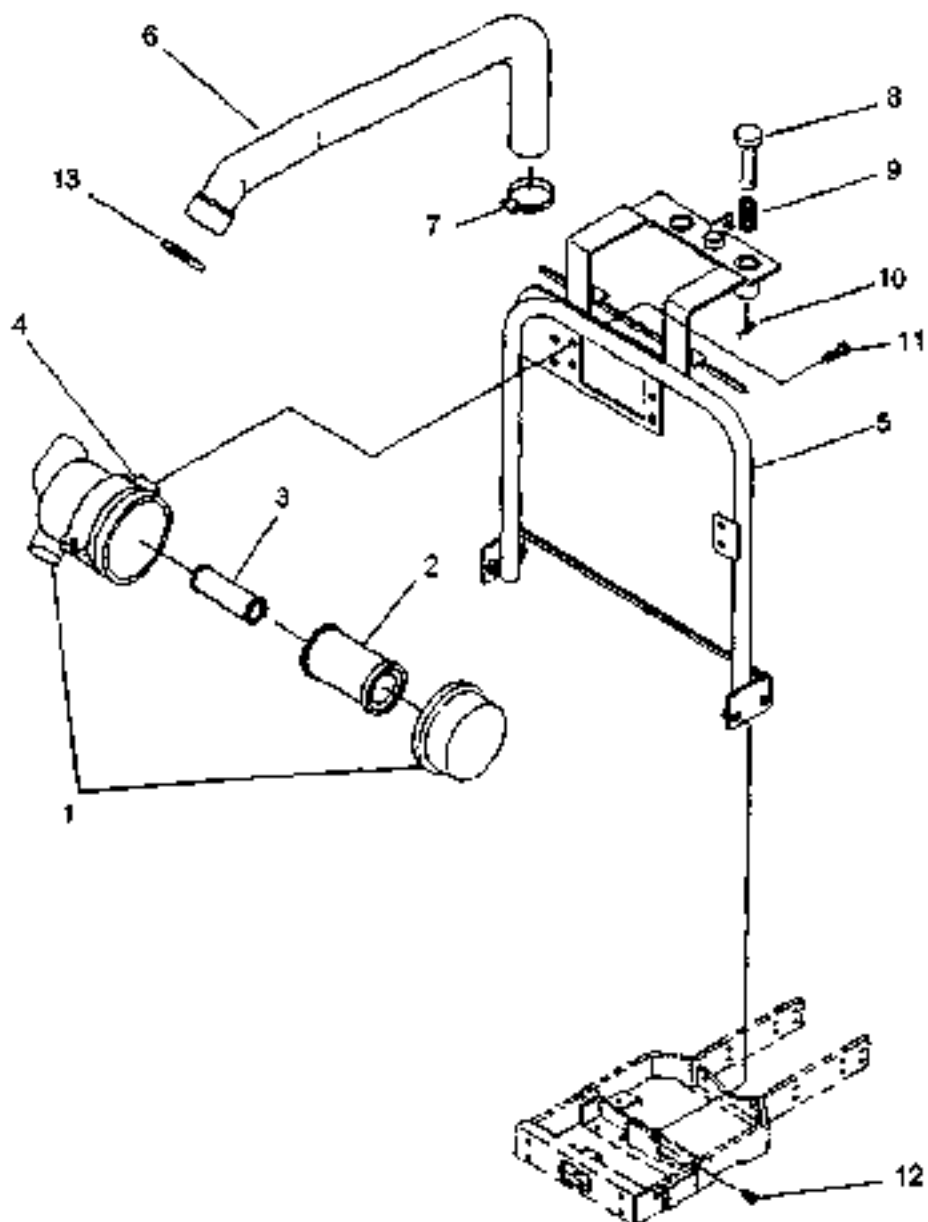

300 DTC/360 DTC

ITEM No.	LONG No.	VENDOR No.	DESCRIPTION	QTY.	
				300 DTC	360 DTC
1-3	LG2088	A1190110	Air Cleaner Assy	1	1
1	LG3303	A1190117	Body Assy	1	1
2	LG3304	A1190111	Filter Cartridge, Primary	1	1
3	LG3305	A1190112	Filter Cartridge, Safety	1	1
4	LG1043	A1190113	Clamp, Air Cleaner	1	1
5	LG2088	A1190115	Support, Air Cleaner	1	1
6	LG3306	A1190114	Hose, Air Cleaner	1	1
7	LG3301	A1970201H	Clamp, Hose	1	1
8	LG1898	A1830281	Pin, Clevis	2	2
9	LG2040	A0690127	Spring	2	2
10	LG1872	S443120013	Pin, Hair	2	2
11	LG1897	S155082033	Bolt, Hex w/Washer (M8 - 1.25 x 20)	2	2
12	LG1899	S164103633	Bolt, Hex (M10 - 1.25 x 35)	4	4
13	LG3307	A1970201K	Clamp, Hose	1	1