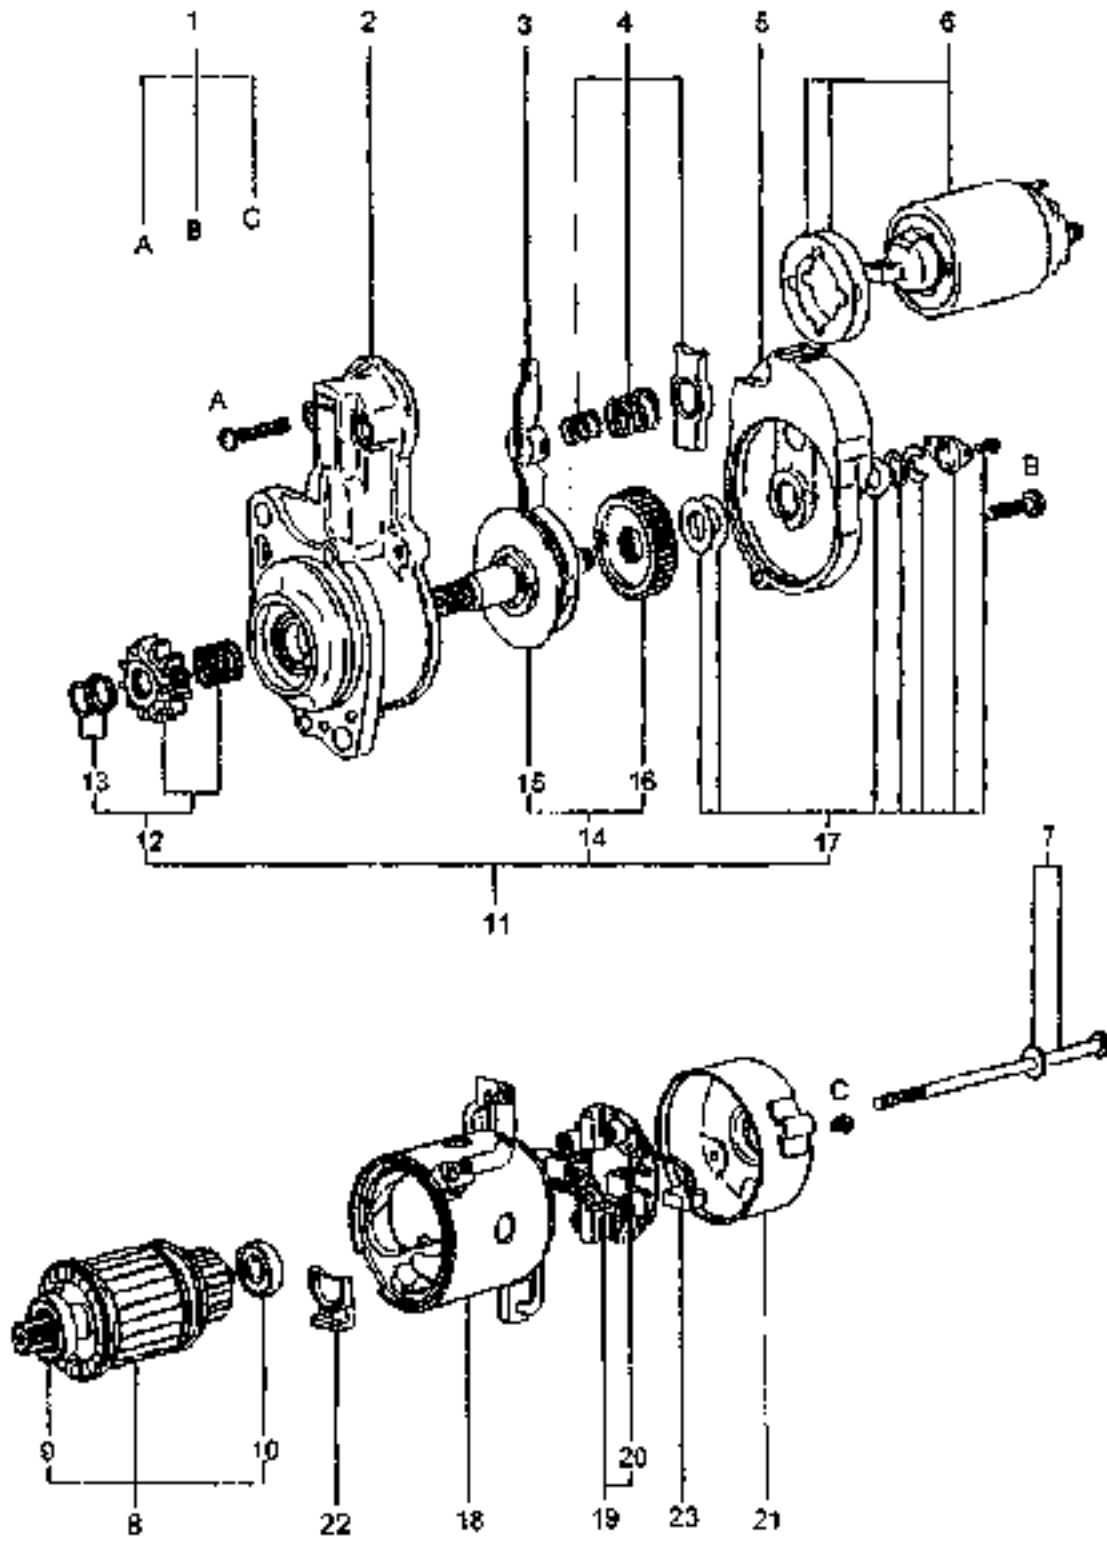

300 DTC/360 DTC

ITEM No	LONG No.	VENDOR No.	DESCRIPTION	QTY.	
				300 DTC	360 DTC
1-23	LG2792	MM409413	Starter Assy	1	1
1	LG2793	M414X04871	Screw Set	1	1
2	LG2794	M641X85471	Bracket Assy, Front	1	1
3	LG2795	M883C06171	Lever Assy	1	1
4	LG2796	M389X11472	Spring Set	1	1
5	LG2797	M640B27771	Bracket Assy, Center	1	1
6	LG2798	M372X00471	Switch Assy	1	1
7	LG2799	M801X00371	Bolt Set	1	1
8	LG2800	M105X29871	Armature Set	1	1
9	LG2801	S830P16470	Bearing Front	1	1
10	LG2802	S930P80470	Bearing, Rear	1	1
11	LG2803	M357X85371	Shaft Assy, Clutch	1	1
12	LG2804	M805X30671	Pinion Set	1	1
13	LG2805	M385X03771	Stopper Set	1	1
14	LG2806	M231X01371	Gear Set	1	1
15	LG2807	M357T73171	Shaft Assy, Pinion	1	1
16	LG2808	M231C01301	Gear	1	1
17	LG2809	M212X11771	Cover Set	1	1
18	LG2810	M800X44972	Yoke Assy	1	1
19	LG2811	M849T05071	Holder Assy, Brush	1	1
20	LG2812	M391C02501	Spring, Brush	4	4
21	LG2813	M644B21201	Bracket Assy, Rear	1	1
22	LG2814	M578D22801	Packing	1	1
23	LG2815	M648C28271	Brush	1	1