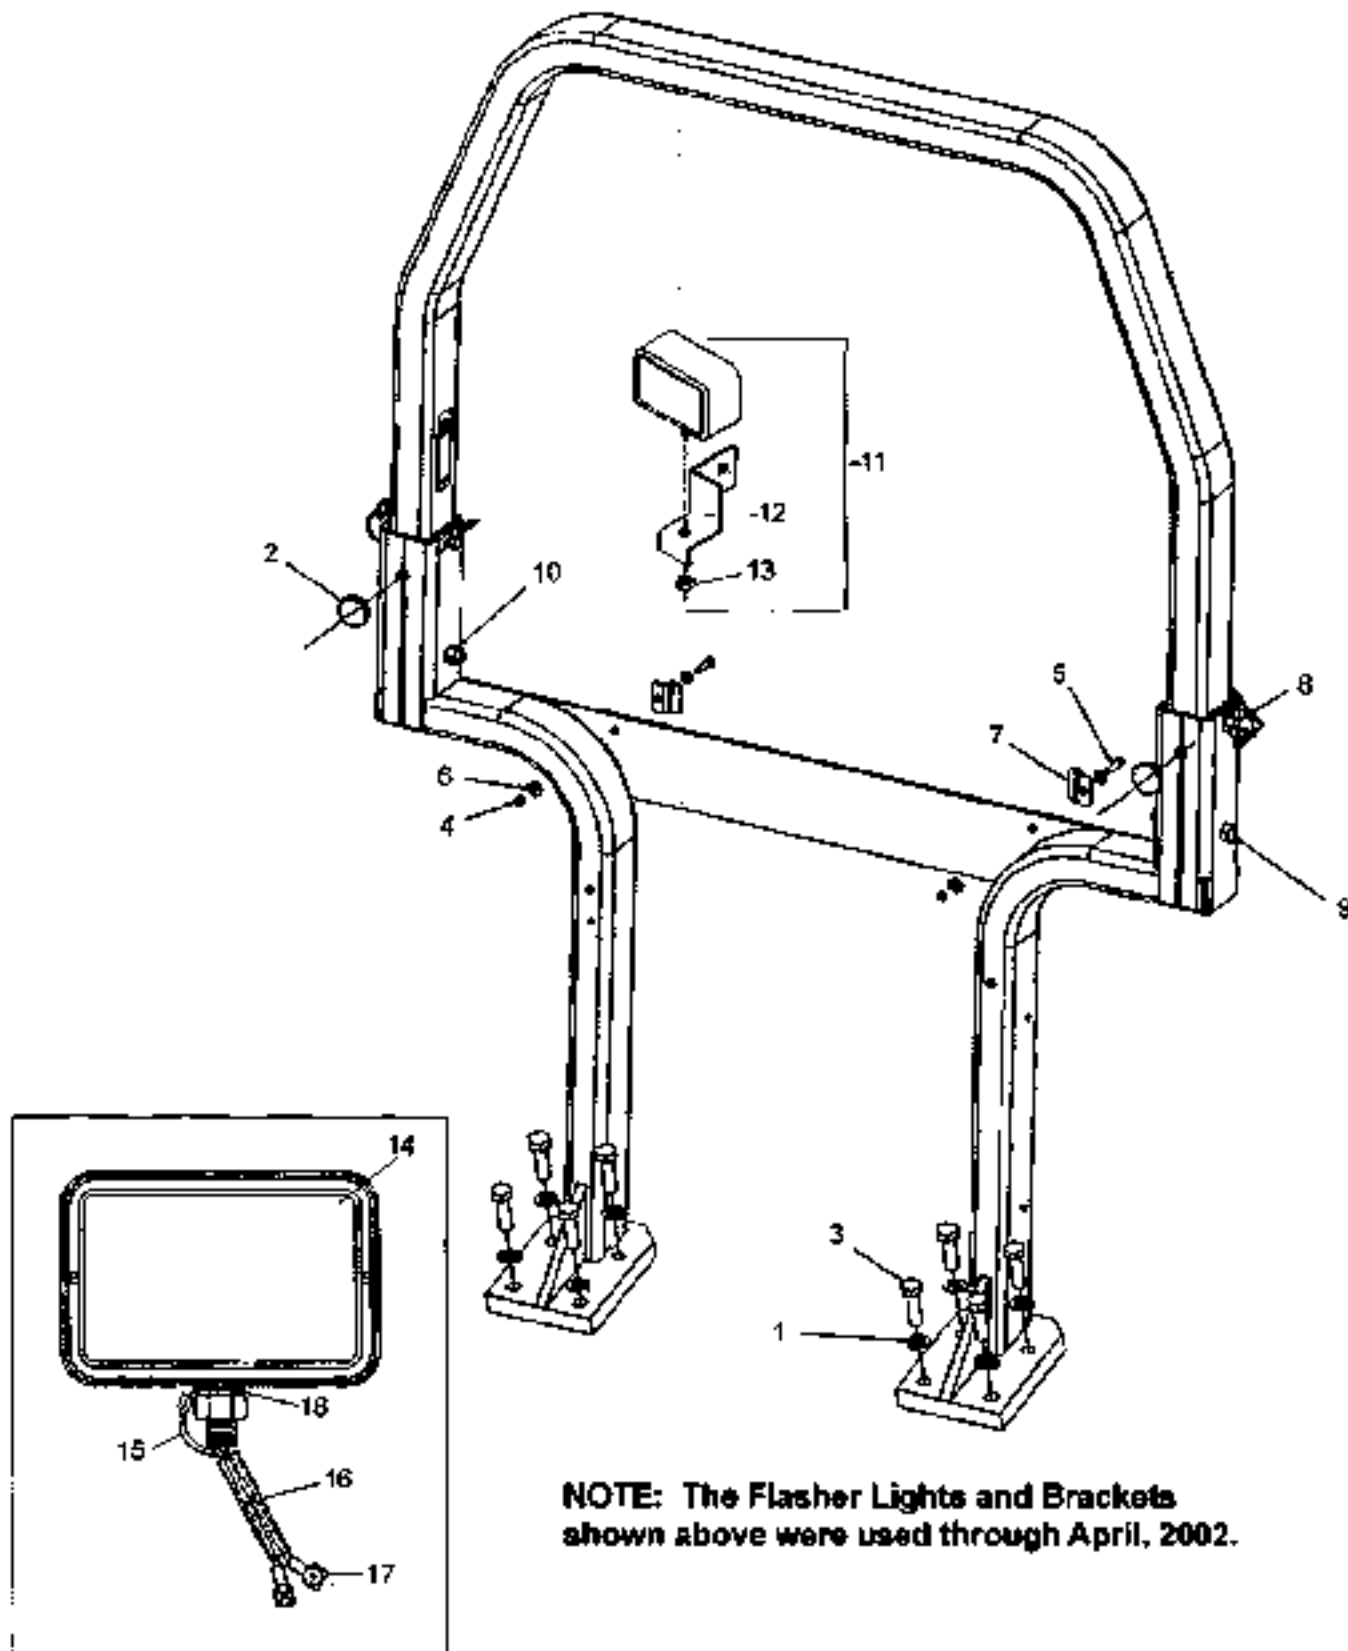

FRONT WEIGHT & BRACKET

NOTE: The Flasher Lights and Brackets shown above were used through April, 2002.

300 DTC/360 DTC

ITEM No	LONG No.	VENDOR No.	DESCRIPTION	QTY.	
				300 DTC	360 DTC
1	34811-S8		Washer, Lock (5/8)	8	8
2	902479		Knob 3050 D	2	2
3	500178-S8		Bolt, (M14 - 2.00 x 50)	8	8
4	55734-S8		Nut, Hex FL (1/4 - 20)	2	2
5	304680-S8		Bolt, Hex Hd. (1/4 - 20 x 1)	2	2
6	44728-S8		Washer, Flat (M3/8)	2	2
7	902481		Bracket, Fuel Tank	2	2
8	902480		Pin, Clevis (M1/2 - 3.5)	2	2
9	304951-S8		Bolt, Hex Hd. (M1/2 - 13 x 3 3/4)	2	2
10	55826-S8		Nut, Lock - Prevailing Torque (1/2 - 13)	2	2
11	902221		Light Assy w/Bracket, R.H.	1	1
-	902220		Light Assy w/Bracket, L.H.	1	1
12	901986		Bracket, Flashing Light R.H.	1	1
-	901985		Bracket, Flashing Light L.H.	1	1
13	33845-S8		Nut, Hex (1/2-13)	2	2
14	902032		Flasher Light	2	2
-			Bulb, Replaceable (12V - #1156)	2	2
-	799903		Lens, Amber	2	2
-	902888		Lens, Black	2	2
-	799904		O-Ring	2	2
15	902224		Wire Assy, 16 Ga. Black	2	2
16	64000000		Loom, Split (M1/4)	2	2
17	789920		Male Spade Terminal (M1/4)	2	2
18	34909-S8		Washer, Star Lock	2	2

NOTE: The Flasher Lights and Brackets shown above were used through April, 2002.