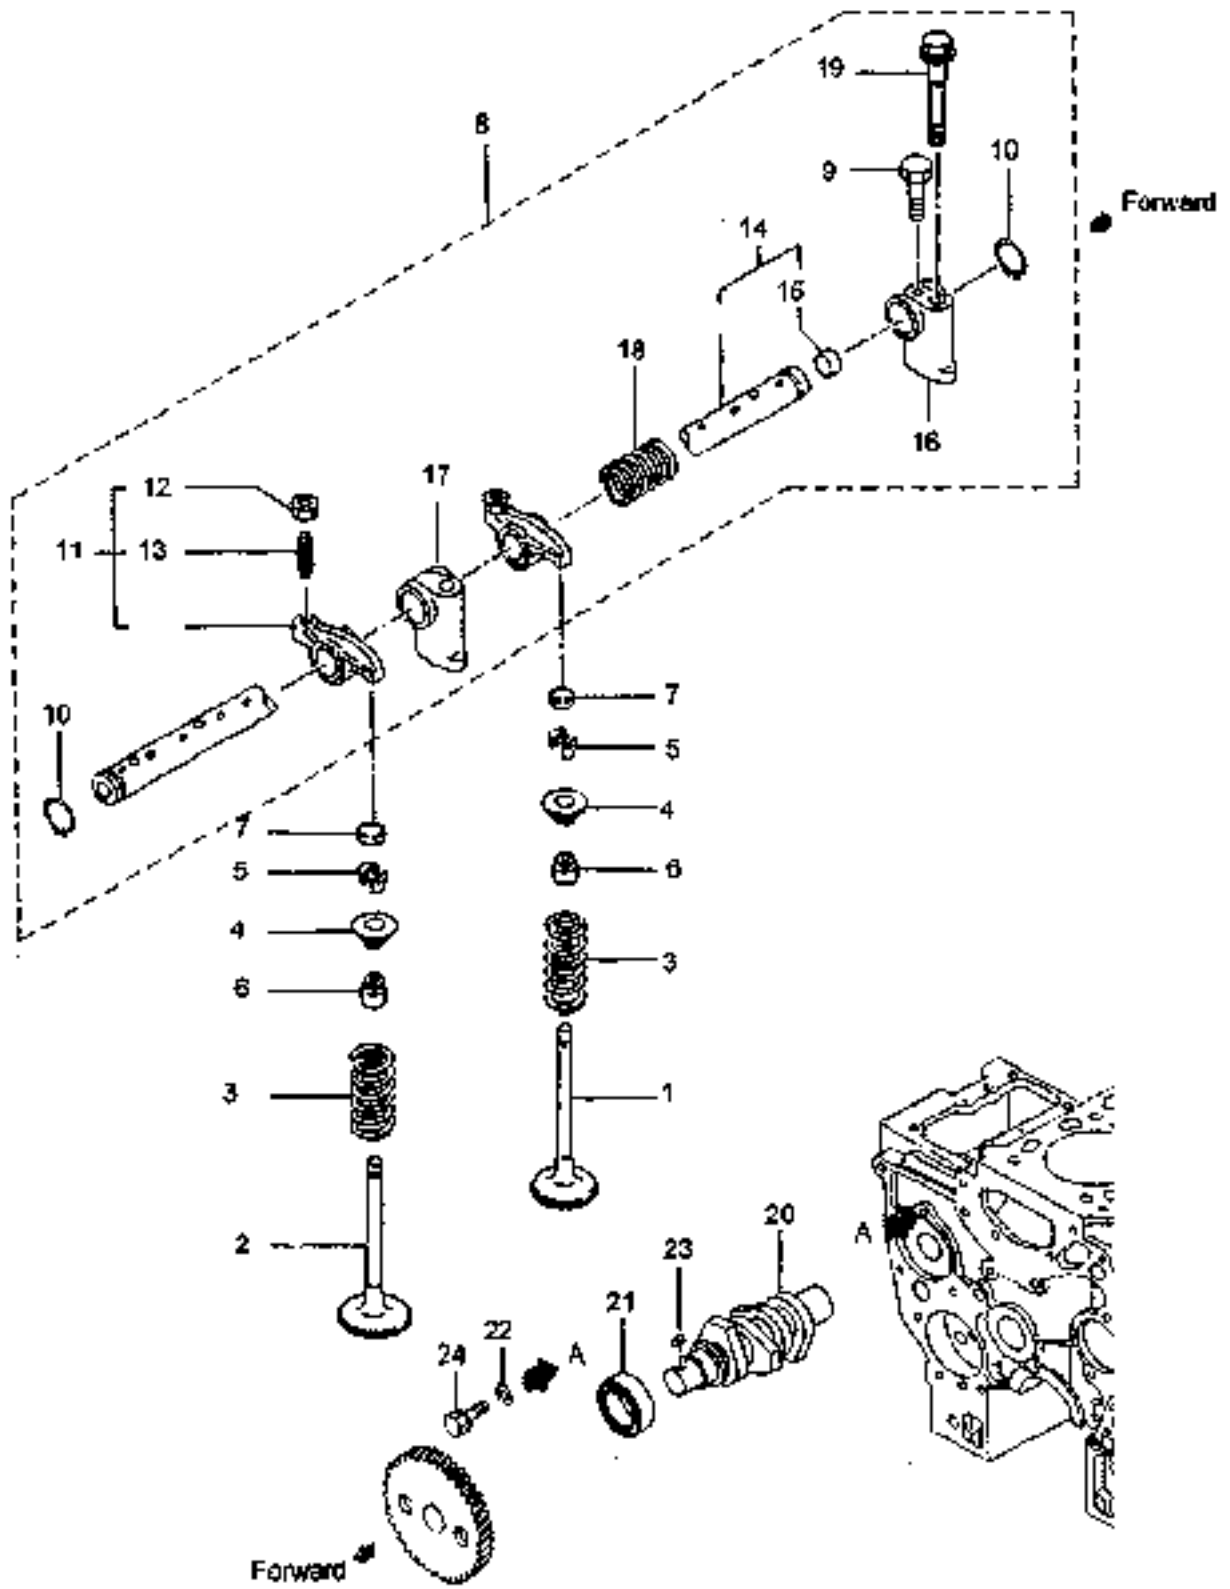

300 DTC/360 DTC

ITEM No	LONG No.	VENDOR No.	DESCRIPTION	Qty.	
				300 DTC	360 DTC
1	LG2533	31A04-30100	Valve, Inlet	4	4
2	LG2534	31A04-20200	Valve, Exhaust	4	4
3	LG2535	31A04-01301	Spring, Valve	8	8
4	LG2536	MM433303	Retainer, Valve Stem	8	8
6	LG2537	MD016483	Valve, Lock	16	16
6	LG2538	MD115472	Seal, Valve Stem	8	8
7	LG2539	31A04-00700	Cap, Valve	8	8
8	LG2540	31A04-30042	Rocker & Shaft Assy	1	1
9	LG2541	F1035-06010	Bolt	1	1
10	LG2542	MF522010	Ring, Snap	2	2
11	LG2543	31A04-11023	Rocker Assy	8	8
12	LG2544	F2325-06000	Nut, Jam	8	8
13	LG1663	32A04-02400	Screw, Rocker	8	8
14	LG2545	31A04-21010	Shaft Assy, Rocker	1	1
15	LG2546	MD021204	Cap, Sealing	2	2
16	LG2547	31A04-34100	Bracket, Rocker Shaft	1	1
17	LG2548	31A04-34300	Bracket, Rocker Shaft	3	3
18	LG2549	32C04-04500	Spring, Rocker	3	3
19	LG2550	32C04-06100	Bolt, Rocker Bracket	4	4
20	LG2551	31A65-11200	Shaft, Fuel Injection Pump	1	1
21	LG2552	MD703858	Bearing, Radial Ball	1	1
22	LG2553	MD000425	Washer	1	1
23	LG2554	MF476018	Key, Sunk	1	1
24	LG1818	F1805-08016	Bolt, w/Washer	1	1