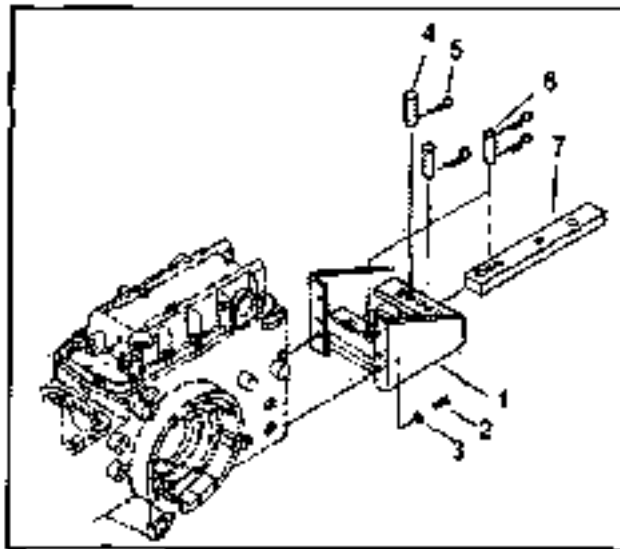

ITEM NO	LONG NO.	VENDOR NO.	DESCRIPTION	QTY.	
				300 DTC	360 DTC
1	LG3442	A1891026	Support, Hitch	1	1
2	N630187-S8		Washer, Spring	6	6
3	LG4087	A1896473	Bolt, Hex (M14 - 2.00 x 40)	6	6
4	LG1990	A1891030	Pin, Clevis	2	2
5	LG1991	3A1970091	Pin, Hair	4	4
6	LG1992	A1891029	Pin	1	1
7	LG3443	A1891027	Drawbar (ASAE)	1	1
8	LG4911	A1891049	Support, Hitch	1	1
9	LG4912	A1891050	Drawbar (ASAE)	1	1
10	N630187S8	S361140013	Washer, Spring (14.2x24.5x3.5)	6	6
11	LG1937	S101144043	Bolt, Hex (M14x2x40)	6	6
12	LG3842	A1891033	Pin, Clevis (25x77)	1	1
13	LG1991	3A1970091	Pin, Snap (28)	1	1