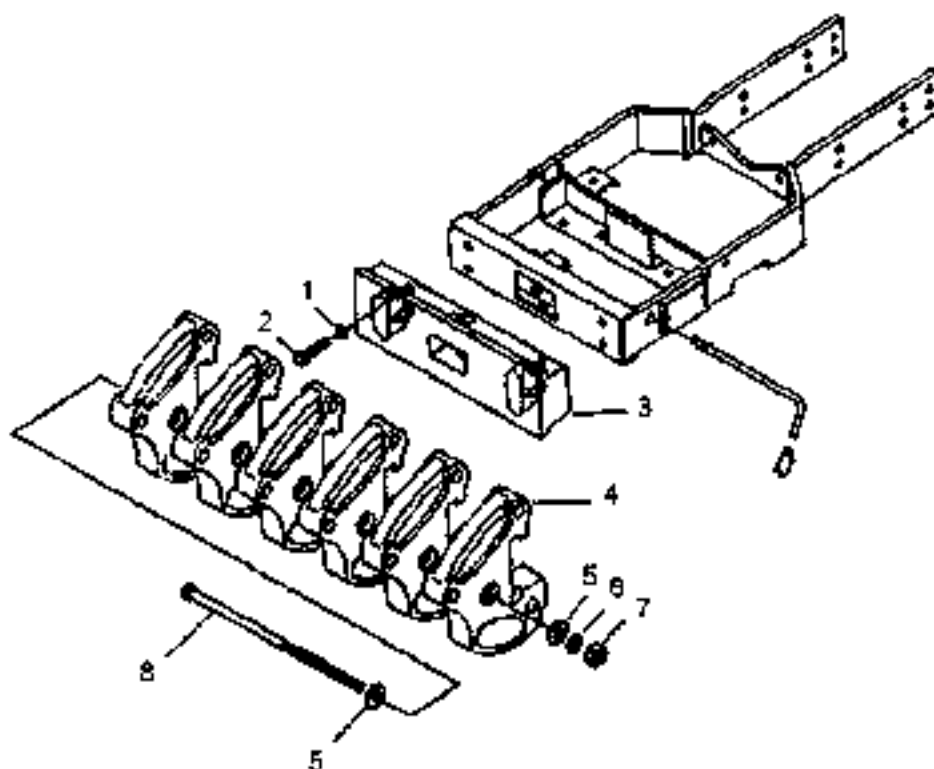

300 DTC/360 DTC

ITEM No	LONG No.	VENDOR No.	DESCRIPTION	QTY.	
				300 DTC	360 DTC
1	N630167-S8		Washer, Lock	4	4
2	LG1901	S103149043	Bolt, Hex (M14 - 1.5 x 90)	4	4
3	LG4965	A1215029	Bumper	1	1
4	LG4088	A1215016	Front Weight - Tractor	6	6
6	LG4090	3A0010847	Washer, Flat	2	2
6	N630176-S6		Washer, Lock (16MM)	1	1
7	500394		Nut, Reg. (16MM - 1.5)	1	1
8	LG4089	A1215007	Bolt, Hex. (M16 x 1.5 x 355)	1	1