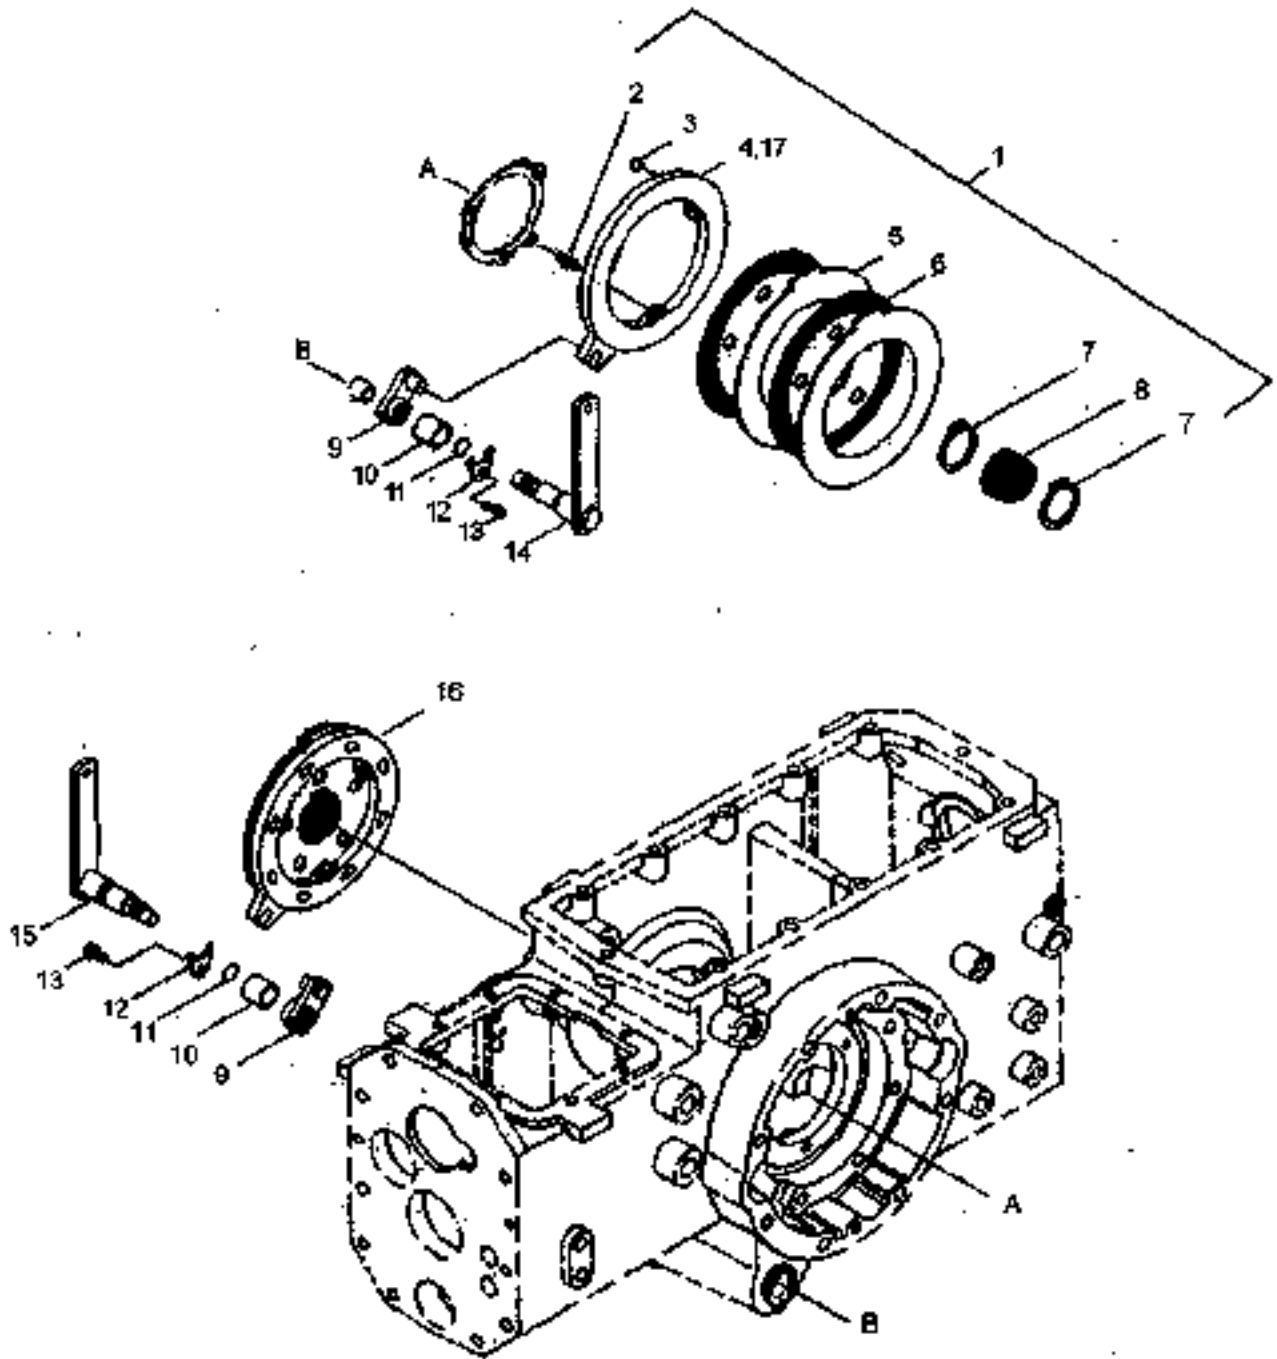

300 DTC/380 DTC

ITEM No.	LONG No.	VENDOR No.	DESCRIPTION	Qty.	
				300 DTC	380 DTC
1	LG2297	A1650072	Brake Assy (LH)	1	1
2	LG2010	3A1653010	Spring	6	6
3	LG2009	3A1653007	Ball (1/2")	16	16
4	LG2301	A1650077	Plate, Cam (LH)	1	1
5	LG1391	A1653085	Plate, Pressure	4	4
6	LG1090	A1653083	Plate, Friction	4	4
7	N861242-S		Ring, Snap (M58 x 2)	4	4
8	LG2302	A1650078	Boas, Spline	2	2
9	LG2303	A1650079	Inner Arm, Brake	2	2
10	LG2039	A0677612	Bushing, DU (25 x 22 x 21)	2	2
11	LG1276	S801022010	O-Ring P22 (22 x 2.4)	2	2
12	LG2304	A1650080	Plate, Brake Lever	2	2
13	LG1892	S154102033	Bolt, Hex (M10 - 1.25 x 20)	2	2
14	LG2298	A1650073	Lever, Brake (LH)	1	1
15	LG2305	A1650081	Lever, Brake (RH)	1	1
16	LG2296	A1650071	Brake Assy (RH)	1	1
17	LG3398	A1650076	Plate, Cam (RH)	1	1