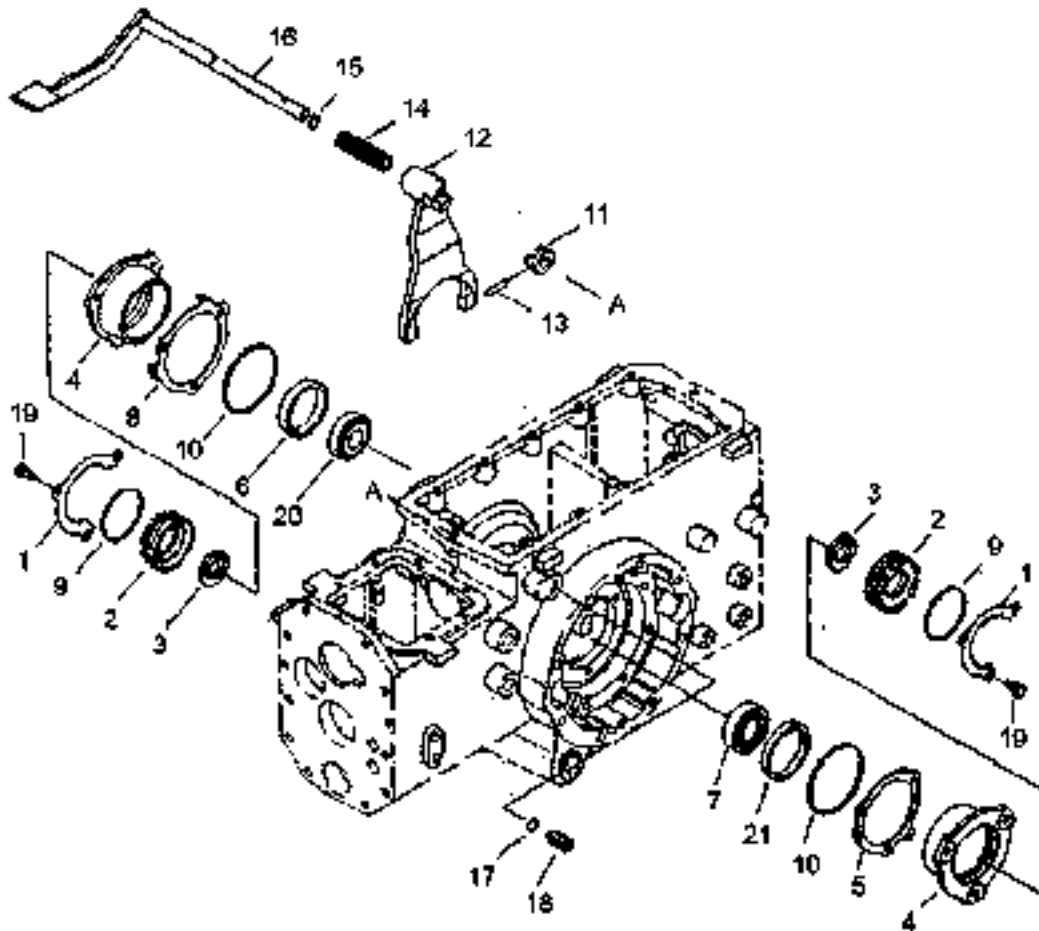

300 DTC/360 DTC

ITEM No.	LONG No.	VENDOR No.	DESCRIPTION	QTY.	
				300 DTC	360 DTC
1	LG2231	A1326050	Plate, Lock	2	2
2	LG1772	3A1326005	Grand Nut (M85 - 1.5)	2	2
3	LG1258	A0653004	Seal, Oil	2	2
4	LG2229	A1326046	Support, Differential	2	2
5	LG2299	A1650074	Holder, Spring (LH)	1	1
6	LG2232	A1326051	Spacer (M69.1 x 77 x 141)	1	1
7	LG1722	A0862100	Bearing, Ball	1	1
8	LG2300	A1650075	Holder, Spring (RH)	1	1
9	LG1261	S802080010	O-Ring(G)	2	2
10	LG1263	S802110010	O-Ring(G)	2	2
11-12	LG2005	3A1326013	Fork, Assy	1	1
11	LG1634	3A1326015	Adaptor	1	1
12	LG1101	2A1326014	Fork, Differential	1	1
13	N646664-S8		Pin, Spring	1	1
14	LG1493	A1326047	Spring	1	1
15	LG1293	S801016010	O-Ring(G)	1	1
16	LG2230	A1326049	Pedal, Differential	1	1
17	LG1294	S801021010	O-Ring(G)	1	1
18	LG1689	A1326046	Screw, Adjust (M22 - 1.5)	1	1
19	500196		Bolt, Hex (M10 - 1.25 x 25)	6	6
20	LG1736	A29799660	Bearing, Taper Roller	1	1
21	LG2233	A1326052	Spacer	1	1