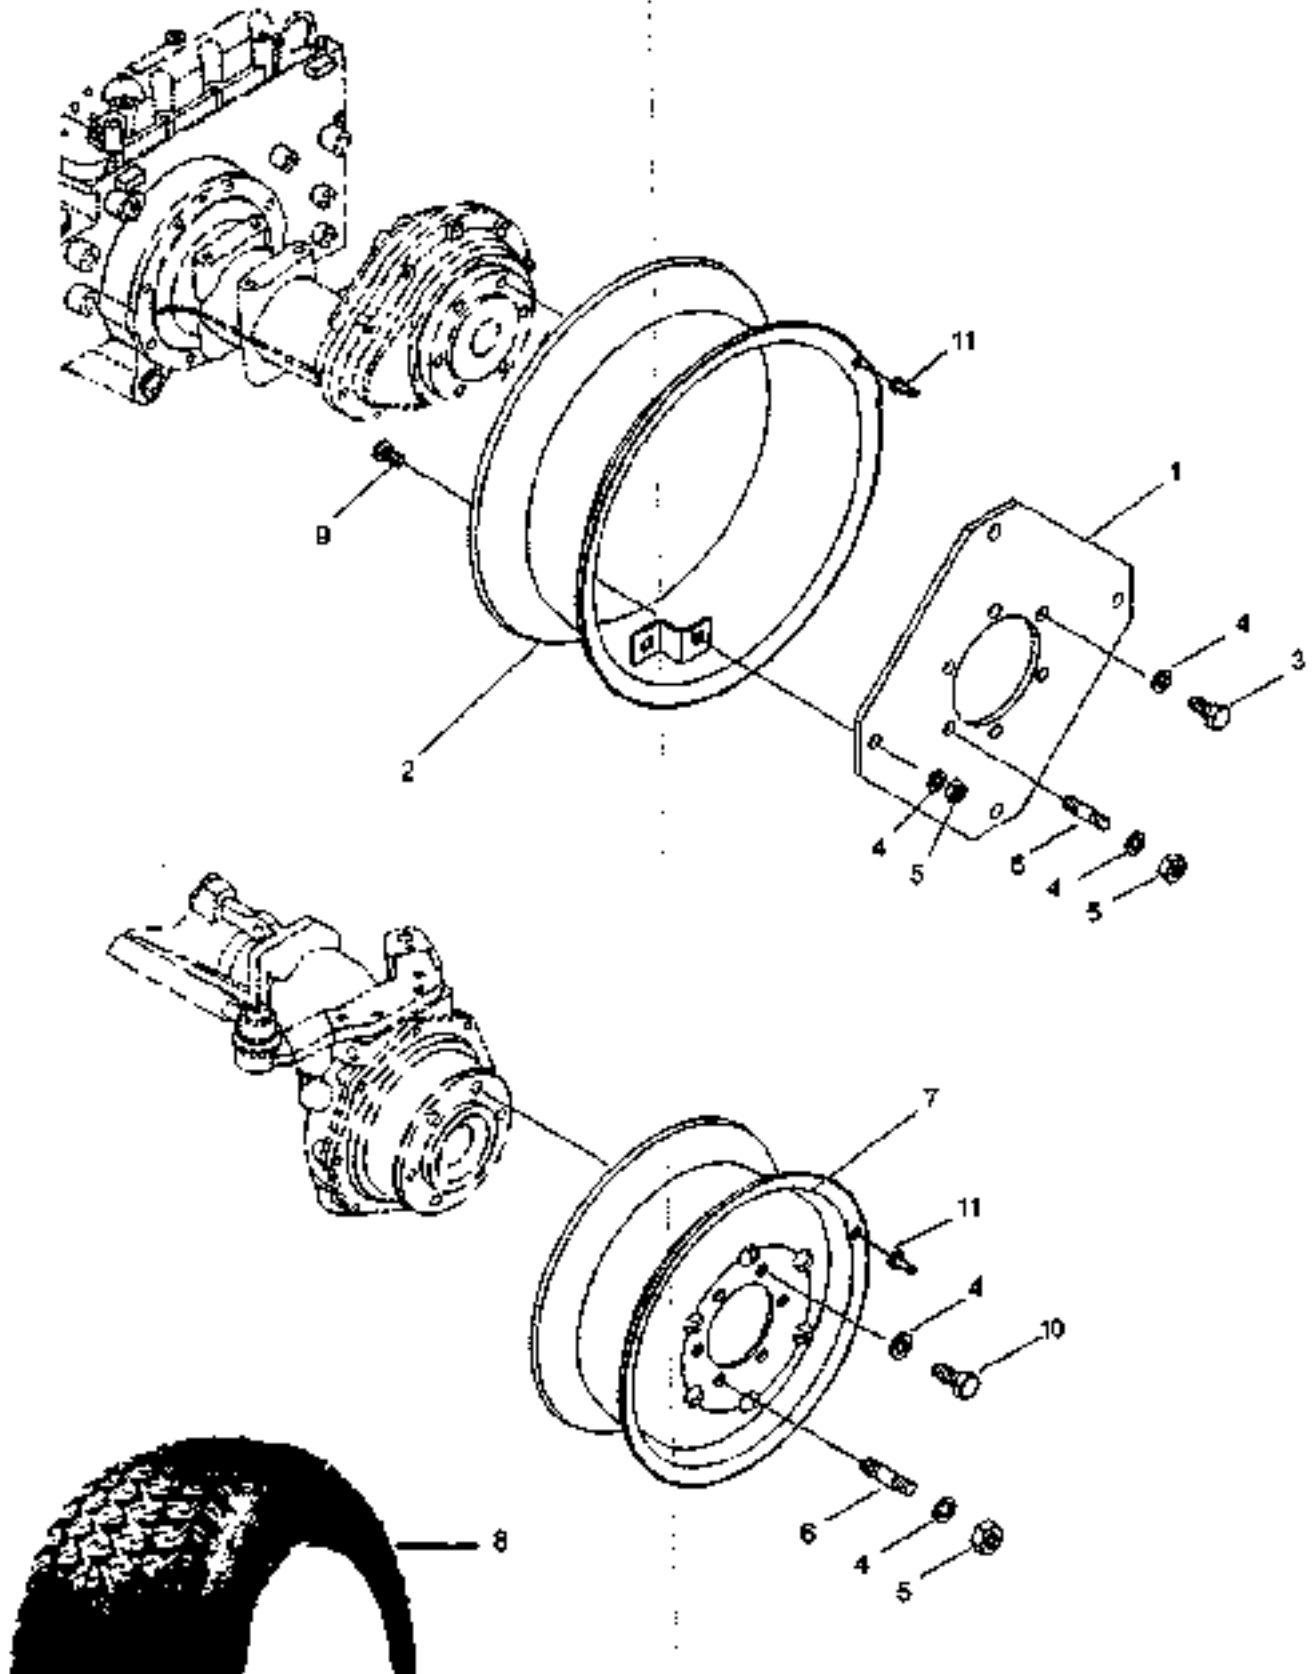

TURF TIRE & RIM ASSEMBLY

300 DTC/360 DTC

ITEM No	LONG No.	VENDOR No.	DESCRIPTION	QTY.	
				300 DTC	360 DTC
1	902245		Center Disc, Rear Turf Tire	2	2
2	902243		Rear Rim Assy, Turf Tire	2	2
3	500354		Bolt, (M16 - 1.5 x 30)	16	16
4	N530176-S38		Washer, Lock (M16)	32	32
5	500394-S38		Nut, Reg. (M16 - 1.5)	16	16
6	LG1944	S167162523	Bolt, Stud (M16 - 1.5 x 25)	8	8
7	902266		Wheel Assy, Mod.	2	2
8	901333		Tire, Front (25 x 10.5 - 15)	2	2
-	901480		Tire, Front (27 x 10.5 - 15)	2	2
-	902263		Tire, Rear (41 x 14 - 20)	2	2
9	LG1885	3A1970077	Bolt, Wheel	8	8
10	TX10863		Rear Lug Bolt	8	8
11	757044		Valve Stem	4	4