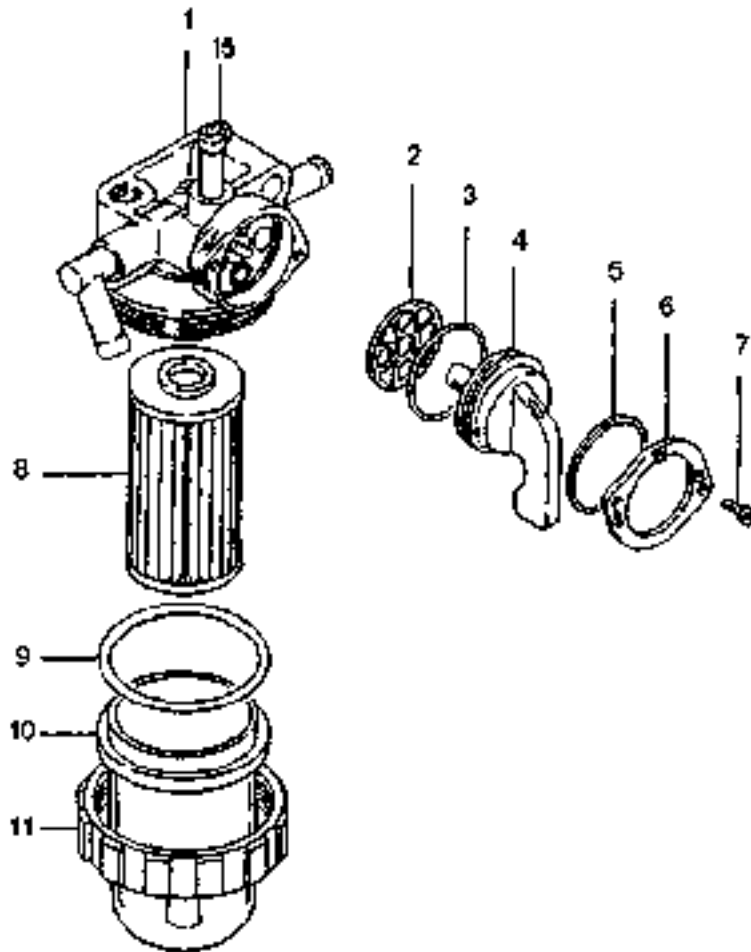

300 DTC/360 DTC

ITEM No	LONG No.	VENDOR No.	DESCRIPTION	Qty.	
				300 DTC	360 DTC
1-11	LG2722	MM438739	Filter Assy, Fuel	1	1
1	LG2723	MM438743	Body	1	1
2	LG2724	MM438748	Packing, Valve	1	1
3	LG2725	MM409866	O-Ring, Valve	1	1
4	LG2726	MM438747	Lever	1	1
5	LG2727	MM409864	Washer, Valve	1	1
6	LG2728	MM409865	Plate, Lever	1	1
7	LG2729	MF200003	Screw	2	2
8	LG2730	MM320886	Element	1	1
9	LG2731	MM409869	O-Ring, Filler Cup	1	1
10	LG2732	MM320881	Cup, Filter	1	1
11	LG2733	MM409868	Nut, Ring	1	1
12	LG2734	31A62-21100	Bracket, Fuel Filter	1	1
13	LG1818	F1805-08016	Bolt, w/Washer	2	2
14	LG1827	F1805-10020	Bolt, w/Washer	1	1
15	902385		Rubber Cap - Air Bleed Pipe	1	1