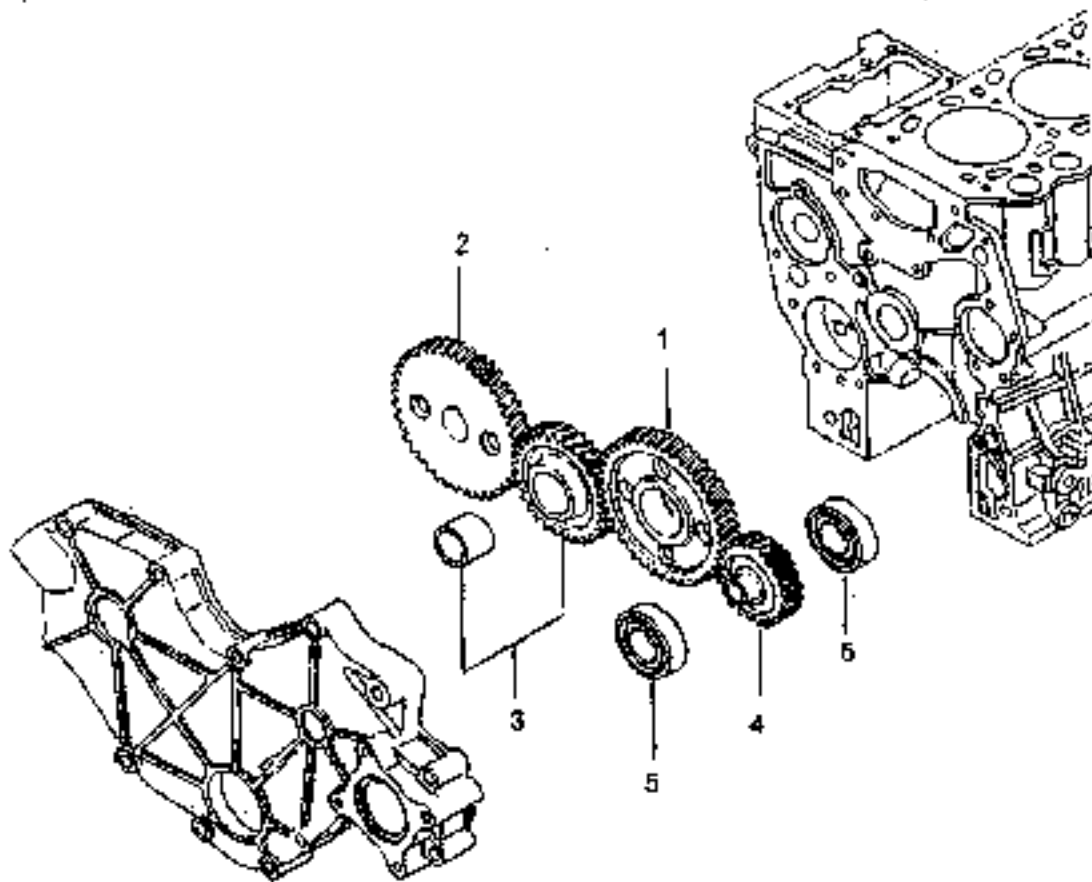

ITEM No.	LONG No.	VENDOR No.	DESCRIPTION	QTY.	
				300 DTC	360 DTC
1	LG2639	31A23-01404	Gear, Camshaft	1	1
2	LG2640	31A23-10101	Gear, Injection Pump	1	1
3	LG2641	31A23-01023	Gear Assy, Idler	1	1
4	LG2642	31A23-01502	Gear, Press Oil Pump	1	1
5	LG2643	MD712517	Bearing, Rear	2	2