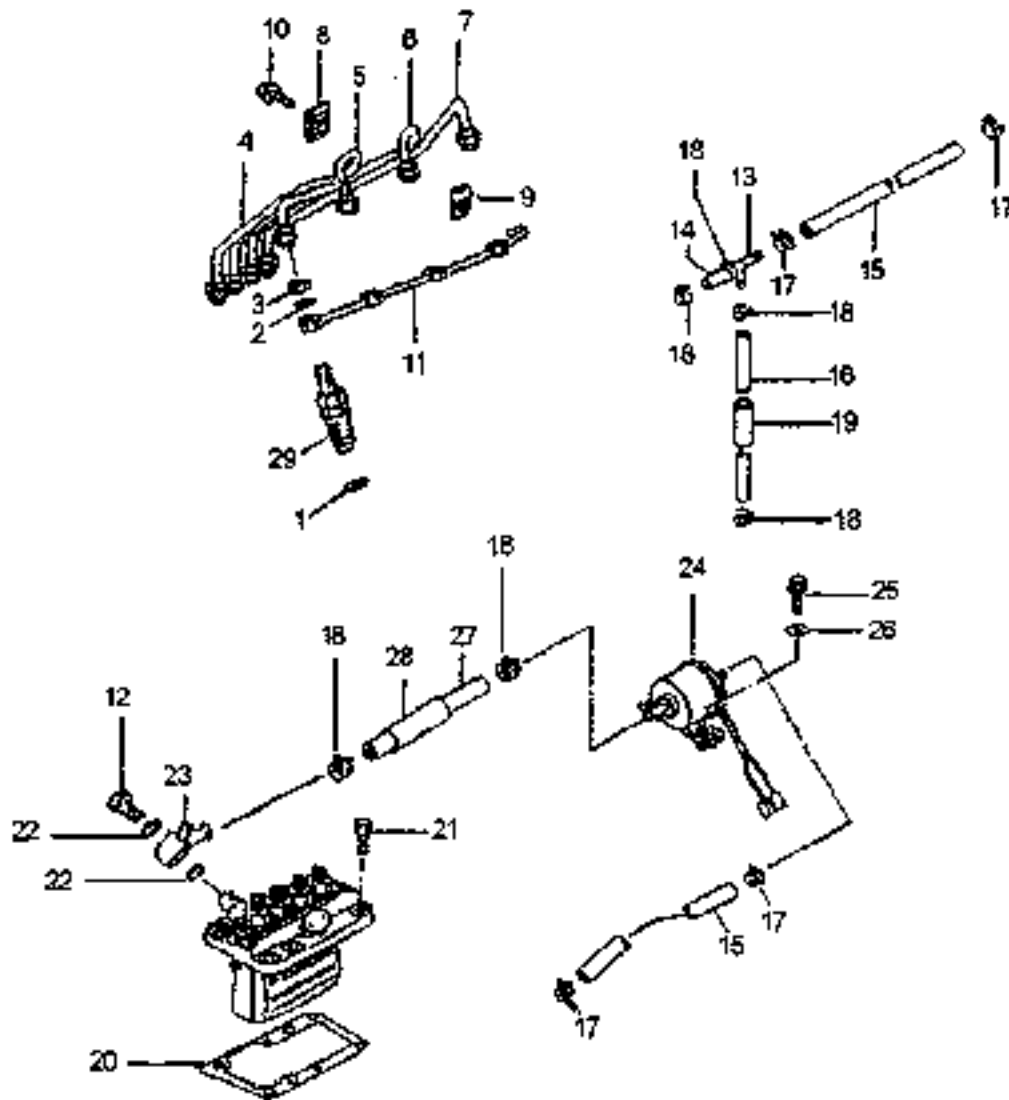

300 DTC/360 DTC

ITEM No	LONG No.	VENDOR No.	DESCRIPTION	Qty.	
				300 DTC	360 DTC
1	LG2692	MD070717	Gasket, Holder	4	4
2	LG2693	MD068365	Gasket, Fuel Return	4	4
3	LG2694	MD068363	Nut	4	4
4	LG2695	31A61-04100	Pipe, Injection No. 1	1	1
5	LG2696	31A31-04200	Pipe, Injection No. 2	1	1
6	LG2697	31A61-04300	Pipe, Injection No. 3	1	1
7	LG2698	31A61-04400	Pipe, Injection No. 4	1	1
8	LG1561	MM430703	Clamp (A)	3	3
9	LG1562	MM430614	Clamp (B)	3	3
10	LG1829	F1625-06026	Bolt, w/Washer	3	3
11	LG2639	31A61-12600	Pipe, Fuel Leak Off	1	1
12	LG3135	MM4500100	Screw, Hollow	1	1
13	LG2701	MM400686	Joint	1	1
14	LG2702	MM430130	Hose, Fuel	1	1
15	LG2703	MS602063	Hose, Fuel	1	1
16	LG2704	MS604043	Hose, Fuel	1	1
17	LG2705	MS660163	Clip	4	4
18	LG2706	MS660169	Clip	4	4
19	LG2707	31A61-01200	Hose, Rubber	6	6
20	LG2708	MM409036	Shim - (0.7)	1	1
-	LG2708	MM409037	Shim - (0.8)	1	1
-	LG2710	MM409038	Shim - (0.9)	1	1
-	LG2711	MM409039	Shim - (1.0)	1	1
-	LG2712	MM409031	Shim - (0.2)	1	1
21	LG1610	F1035-06020	Bolt	6	6
22	LG2713	MK661-14000	Washer, Seal	2	2
23	LG2714	MM437140	Color, Union	1	1
24	LG2715	MM436739	Pump Assy, Fuel	1	1
25	LG2716	F1805-06025	Bolt, w/Washer	2	2
26	LG2717	MD107569	Washer	2	2
27	LG2719	MS602035	Hose, Fuel	2	2
28	LG2720	31A61-01300	Hose, Rubber	1	1
29	LG1621	MM435-84101	Nozzle & Holder Assy	4	4