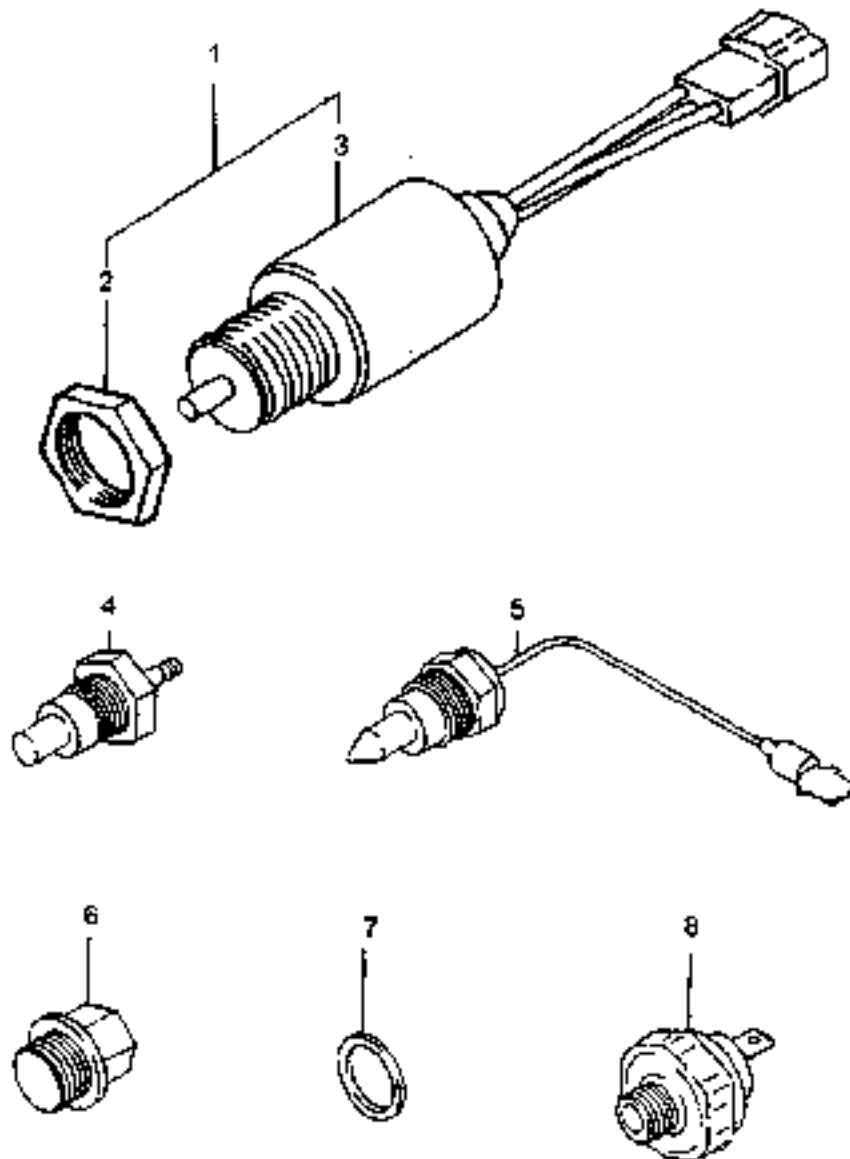

300 DTC/360 DTC

ITEM No.	LONG No.	VENDOR No.	DESCRIPTION	Qty.	
				300 DTC	360 DTC
	40109131	→ 40189702	→ 40240832		
1	LG2816	30A8710040	Solenoid & Nut Set	1	1
2	LG2817	MM409671	Nut	1	1
3	LG2818	30A8720400	Solenoid Assy	1	1
4	LG2819	MM43513302	Unit, Water Temp	1	1
5	LG2820	30L4802700	Thermoewitch	1	1
6	LG2827	MM316248	Plug, Drain	1	1
7	LG1581	3063825901	Gasket	1	1
8	LG2821	31A8000300	Switch Assy, Oil	1	1