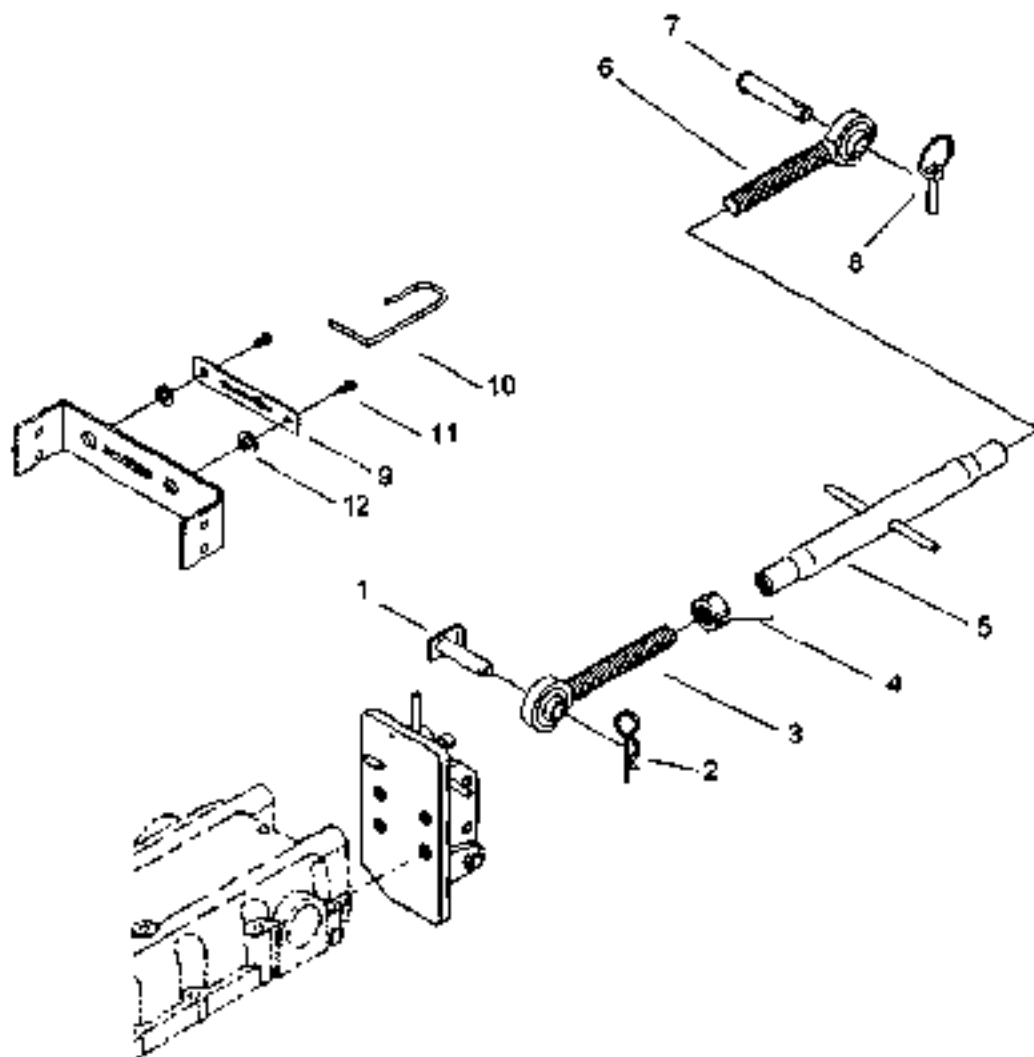

ITEM No	LONG No.	VENDOR No.	DESCRIPTION	QTY.	
				300 DTC	360 DTC
1	LG1326	A1896189	Pin, Top Link (F)	1	1
2	LG1991	3A1970091	Pin, Hair	1	1
3-6	LG3444	3A1896002	Top Link Assy	1	1
3	LG3445	3A1896008	End, Top Link (F)	1	1
4	LG1993	3A1970092	Nut, Lock (M24 - 3)	1	1
5	LG3446	2A1896003	Turn Buckle (M24 - 3)	1	1
6	LG3447	3A1896007	End, Top Link (R)	1	1
7	LG1994	3A1896013	Pin, Top Link (R)	1	1
8	LG1320	3A1896081	Pin, Clevis	1	1
9	LG4951	A1896519	Bracket, Hook	1	1
10	LG3449	A1896336	Hook, Top Link	1	1
11	LG1971	S159081633	Bolt, Hex (M8 - 1.25 x 16)	2	2
12	LG3450	A1830277	Spacer, Grill	2	2

TOP LINK