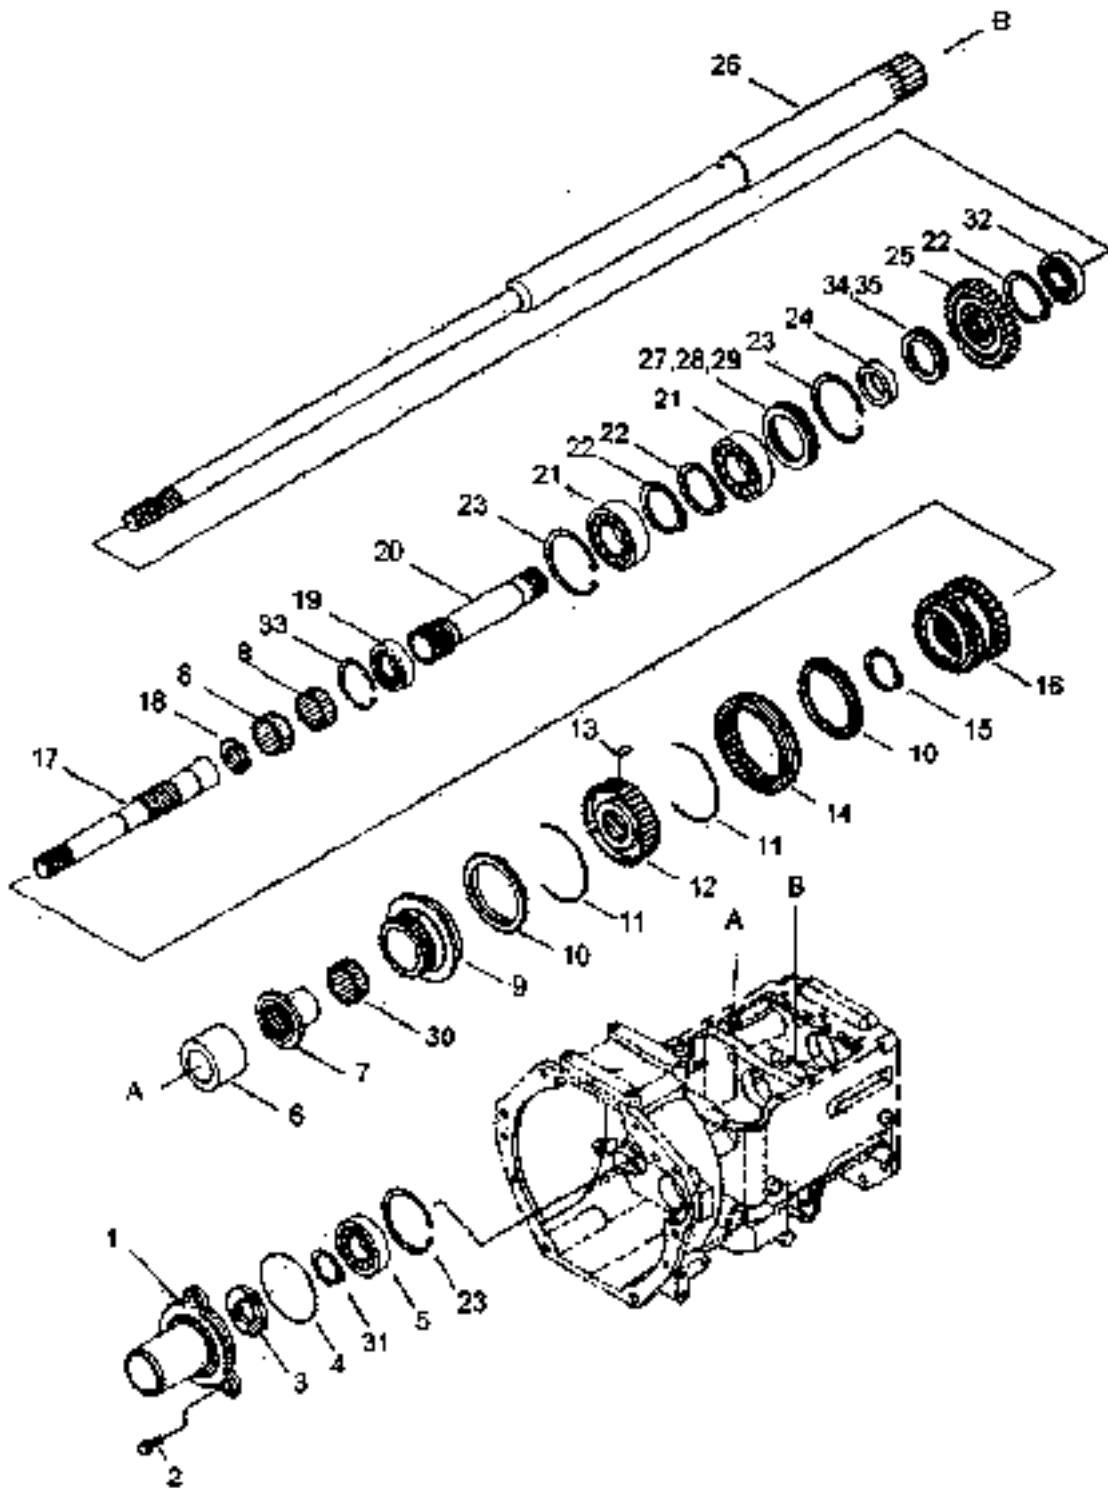

300 DTC/360 DTC

ITEM No.	LONG No.	VENDOR No.	DESCRIPTION	Qty.	
				300 DTC	360 DTC
1	LG2106	A1280101	Cover, Main Shaft	1	1
2	LG1862	S154102033	Bolt, Hex (M10 - 1.25 x 20)	3	3
3	LG2037	A0651302	Seal, Oil	1	1
4	LG1299	S604060010	O-Ring S60 (60 x 2 0)	1	1
5	LG1719	A0862060	Bearing, Ball	1	1
6	LG2129	A1281423	Spacer (M40 x 30 x 22)	1	1
7	LG2130	A1281424	Sleeve	1	1
8	LG2111	A1281166	Bearing, Needle	2	2
9	LG2128	A1281422	Gear, Main 25T	1	1
10	LG1386	A1281354	Ring, Synchro	2	2
11	LG1488	3A1281021	Spring	2	2
12	LG1166	A1281384	Hub, F-R Shift	1	1
13	LG1311	3A1281020	Piece	3	3
14	LG1455	A1281361	Sleeve	1	1
16	LG1029	S61032001	Ring, Snap (M32 x 1.2)	1	1
18	LG2147	A1281482	Gear, Main 30T	1	1
17	LG2131	A1281426	Shaft, Main	1	1
18	LG2156	A1283194	Seal, Oil	1	1
19	LG2053	A0868040	Bearing, Ball	1	1
20	LG2148	A1281485	Shaft, Reverse Drive	1	1
21	LG2054	A0869080	Bearing, Ball	2	2
22	N661231-S		Ring, Snap (M40 x 1.75)	3	3
23	N660250-S		Ring, Snap (M62 x 2)	3	3
24	LG2146	A1281481	Spacer (M48 x 40 x 10.5)	1	1
25	LG2150	A1281496	Gear, F-R Drive 39T	1	1
26	LG2154	A1283193	Shaft, Main PTO	1	1
27	LG2062	A0870481	Shim (M50 x 61 x 0.15)	1	1
28	LG2063	A0870482	Shim (M50 x 61 x 0.2)	1	1
29	LG2084	A0870485	Shim (M50 x 61 x 0.5)	1	1
30	LG1711	3A1970157	Bearing, Needle (M45 x 40 x 27)	1	1
31	N661225-S		Ring, Snap (M30 x 1.5)	1	1
32	LG3318	A0868041	Bearing, Ball	1	1
33	N660232-S		Ring, Snap	1	1
34	LG1235	A0870461	Shim (M51 x 41 x 0.15)	2	2
35	LG1236	A0870462	Shim (M51 x 41 x 0.2)	1	1