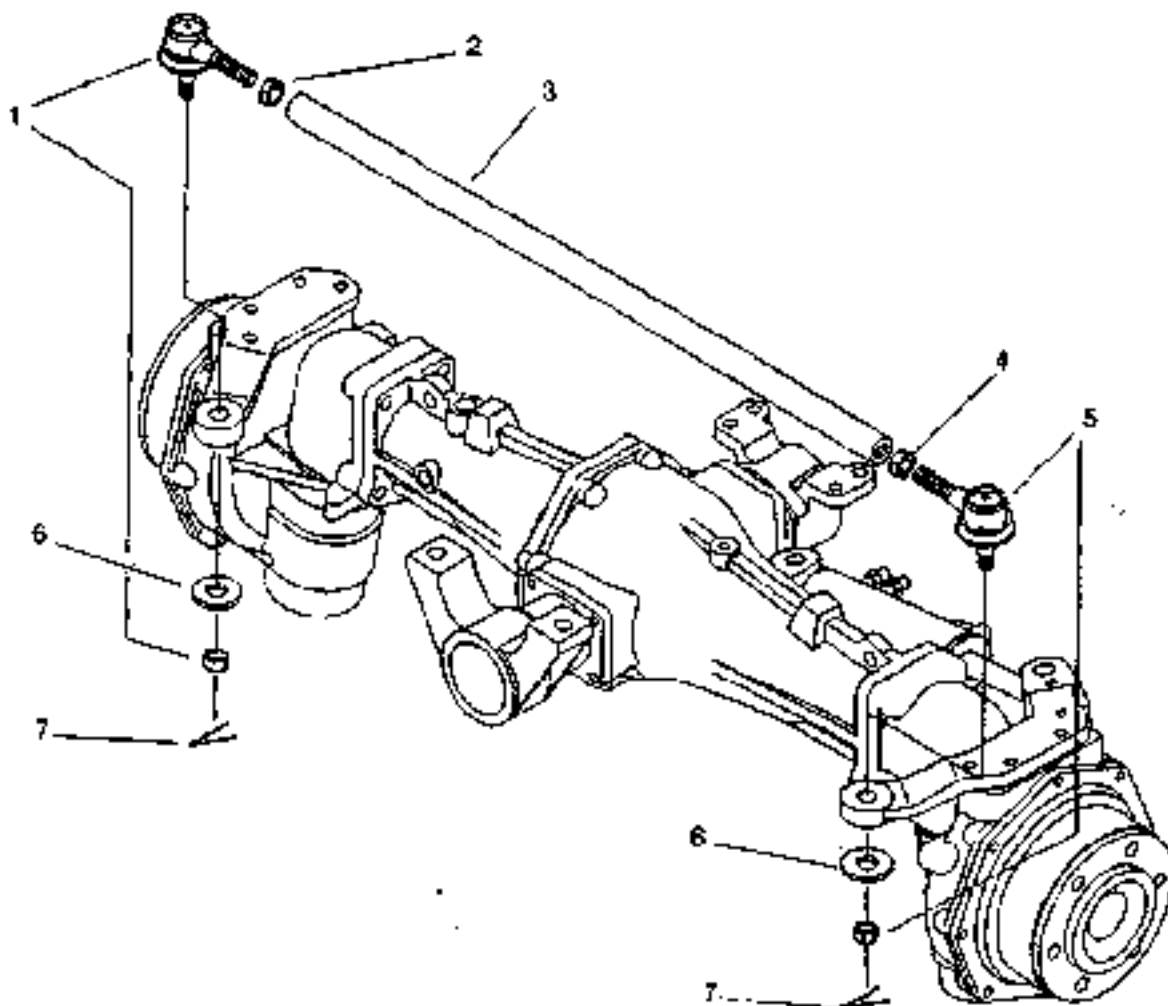

300 DTC/360 DTC

ITEM No.	LONG No.	VENDOR No.	DESCRIPTION	Qty.	
				300 DTC	360 DTC
1-5	LG2274	A1610031	Tie Rod Assy	1	1
1	LG3987	A1610036	End Assy (R)	1	1
2	LG1945	S306180043	Nut, Hex (R) (M16 - 1.5)	1	1
3	LG2273	A1610034	Pipe, Tie Rod	1	1
4	LG3990	A1610016	Nut, Hex (L)	1	1
5	LG3991	A1610035	End Assy (L)	1	1
6	LG1947	A1402060	Washer, Plain	2	2
7	N642590-S8		Pin, Cotter	2	2