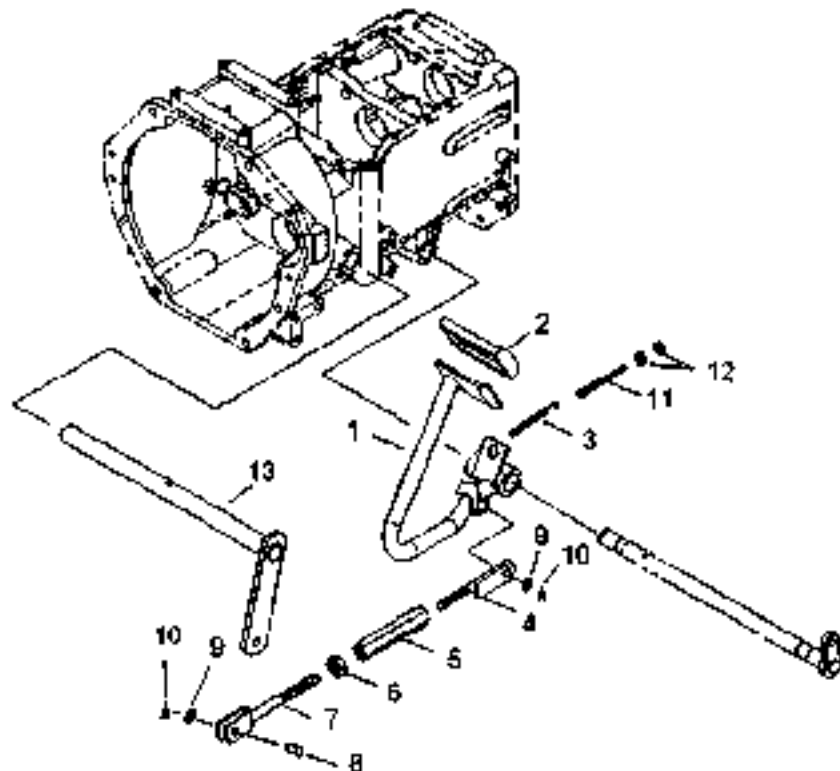

300 DTC/360 DTC

ITEM No.	LONG No.	VENDOR No.	DESCRIPTION	QTY.	
				300 DTC	360 DTC
1	LG3675	A1280066	Pedal, Clutch	1	1
2	LG1304	A1670084	Pad, Pedal	1	1
3	LG2314	A1870158	Spring, Return	1	1
4-7	LG2099	A1280054	Clutch Link Assy	1	1
4	LG3310	A1280052	Link (B)	1	1
6	LG3311	A1280027	Joint	1	1
6	500307		Nut, Hex	1	1
7	LG3312	A1280066	Link (A)	1	1
8	LG1317	S427102013	Pin, Clevis D10 x 20L	1	1
9	N630069-S8		Washer, Plain (18 x 10.5 x 2.0)	2	2
10	N642565-S8		Pin, Cotter	2	2
11	LG2479	A3870470	Adjuster (M8 - 1.25)	1	1
12	N620013-S8		Nut, Hex (M8 - 1.25)	2	2
13	LG2100	A1280066	Shaft, Clutch Lever	1	1

CLUTCH PEDAL