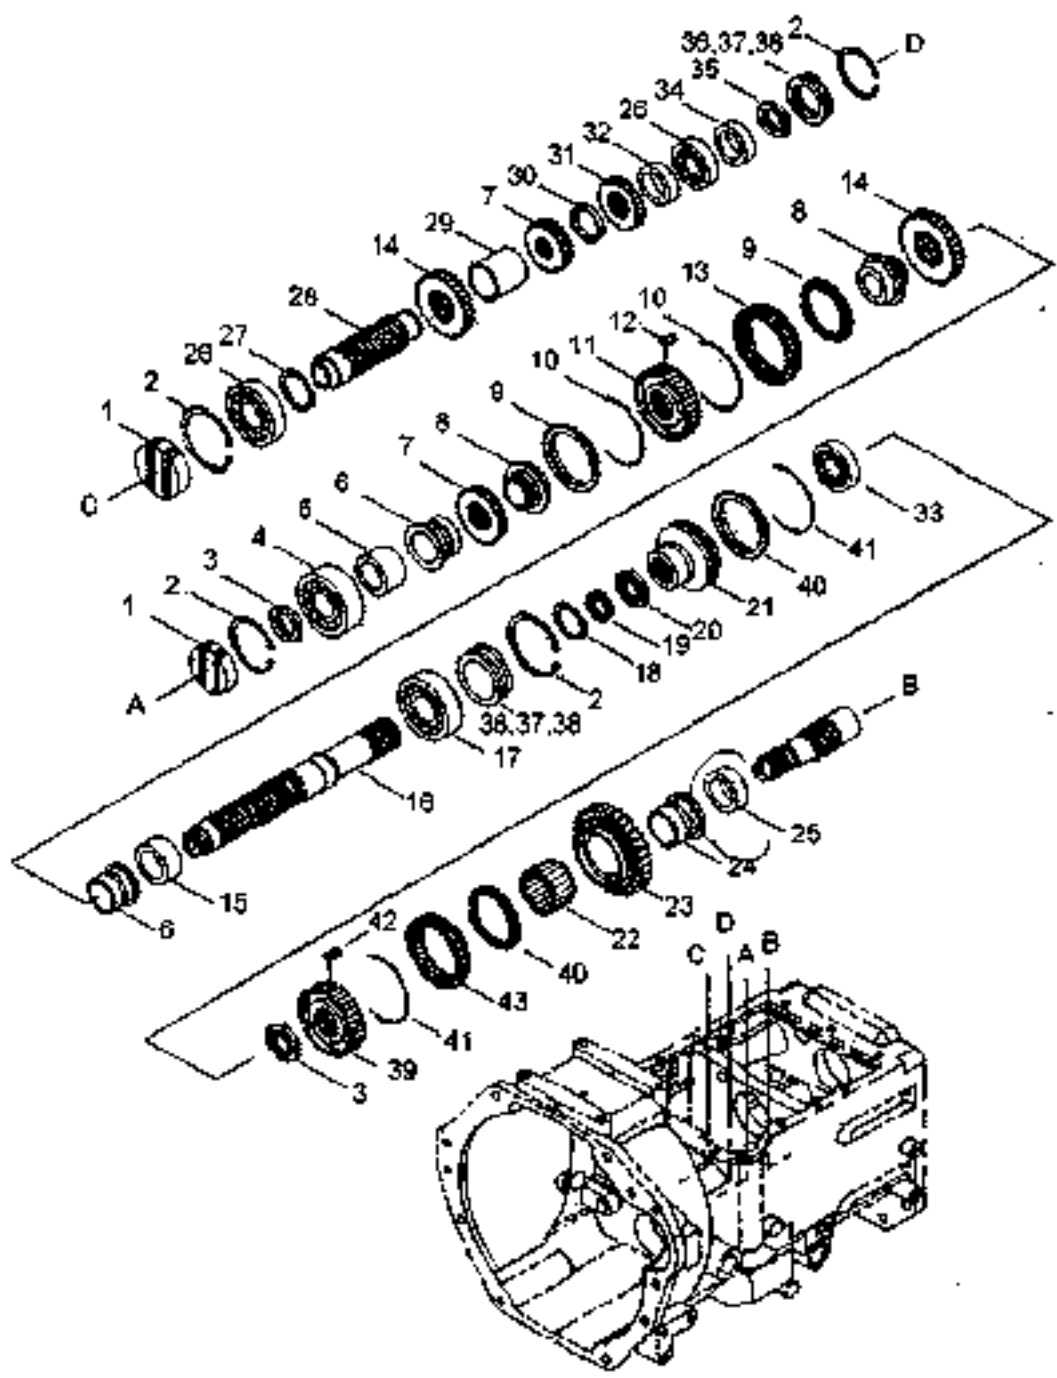

300 DTC/360 DTC

ITEM No.	LONG No.	VENDOR No.	DESCRIPTION	QTY.	
				300 DTC	360 DTC
1	LG1028	A1283016	Cap, Rubber	2	2
2	N860250-S		Ring, Snap (M62 x 2)	4	4
3	LG1785	A1281034	Nut, Lock (M25 - 1.5)	2	2
4	LG1719	A0862060	Bearing, Ball	1	1
5	LG2124	A1281324	Spacer (M46 x 33 x 30)	1	1
6	LG3319	A1281297	Sleeve	2	2
7	LG3320	A1281298	Gear, Main 25T	2	2
8	LG2118	A1281310	Sleeve, w/Synchro Mesh	2	2
9	LG1388	A1281354	Ring, Synchronizer	2	2
10	LG1488	3A1281021	Spring	2	2
11	LG1189	A1281384	Hub	1	1
12	LG1311	3A1281020	Piece	3	3
13	LG1455	A1281381	Sleeve, Shift	1	1
14	LG2115	A1281299	Gear, Main 35T	2	2
15	LG2123	A1281323	Spacer (M33 x 45 x 30)	1	1
16	LG2114	A1281273	Shaft, Main 3rd	1	1
17	LG2048	A0860070	Bearing, Ball	1	1
18	LG1029	S810032001	Ring, Snap (M32 x 1.2)	1	1
19	LG2110	A1281161	Sleeve	1	1
20	LG1912	A0860282	Nut, Lock (M42 - 1.6)	1	1
21	LG2133	A1281446	Hub, Synchro Clutch (M85 x 65)	1	1
22	LG1711	3A1970157	Bearing, Needle	1	1
23	LG2134	A1281447	Gear, F-R Driven 43T	1	1
24	LG1463	A1281046	Sleeve, Gear	1	1
25	LG2119	A1281319	Spacer (M45 x 35 x 9.6)	1	1
26	LG2054	A0869060	Bearing, Ball	2	2
27	N861237-S		Ring, Snap (M50 x 2)	1	1
28	LG2113	A1281272	Shaft, Main 2nd	1	1
29	LG2120	A1281320	Spacer (M57 x 50 x 44.5)	1	1
30	LG2121	A1281321	Spacer (M57 x 50 x 7)	1	1
31	LG2116	A1281300	Gear, Main 30T	1	1
32	LG2122	A1281322	Spacer (M52 x 40 x 11.8)	1	1
33	LG2046	A0860040	Bearing, Ball	1	1
34	LG2125	A1281346	Spacer (M48 x 40 x 11.8)	1	1
35	LG1914	A1287079	Nut, Lock (M36 - 1.6)	1	1
36	LG2062	A0870481	Shim (M50 x 61 x 0.15)	2	2
37	LG2063	A0870482	Shim (M50 x 61 x 0.2)	2	2
38	LG2064	A0870485	Shim (M50 x 61 x 0.5)	2	2
39	LG2135	A1281449	Hub	1	1
40	LG1383	A5000053	Ring	2	2
41	LG2127	A1281398	Spring	2	2
42	LG2480	A1281399	Piece	3	3
43	LG2126	A1281396	Sleeve, Shift	1	1