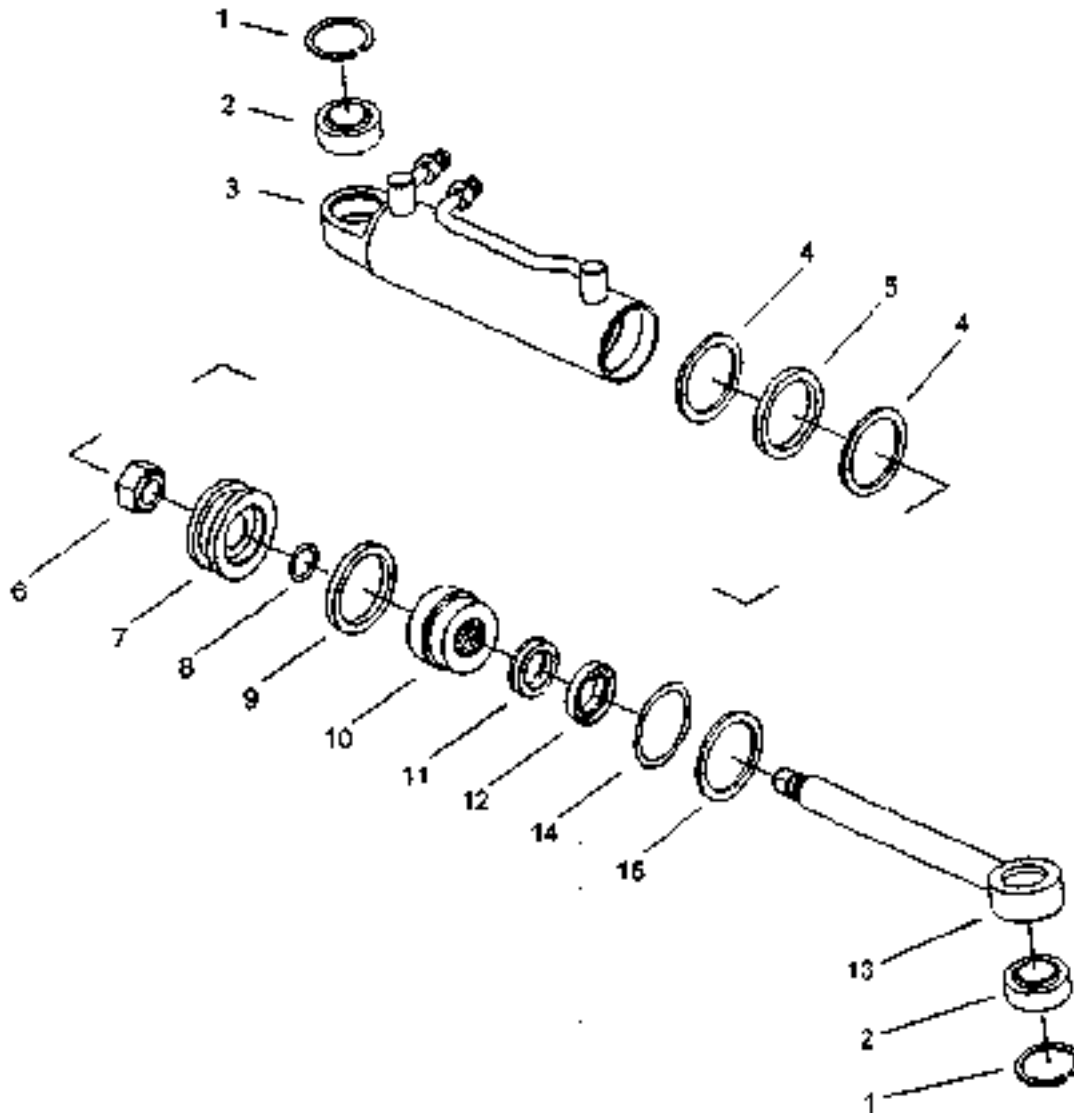

300 DTC/360 DTC

ITEM No.	LONG No.	VENDOR No.	DESCRIPTION	QTY.	
				300 DTC	360 DTC
1-15	LG3351	A1630293	Steering Cylinder	1	1
1	LG1948	S813035001	Ring, Snap	2	2
2	LG3352	A1630159	Bushing, Ball	2	2
3	LG3353	A1630319	Cylinder Assy	1	1
4	LG3354	A1630161	Ring, Backup	2	2
6	LG3355	A1630162	O-Ring	1	1
6	LG1949	A1630160	Nut, Lock (M16 - 2.00)	1	1
7	LG3356	A1630321	Piston	1	1
8	LG1272	S801014010	O-Ring	1	1
9	LG1295	S801046010	O-Ring	1	1
10	LG3357	A1630322	Sleeve	1	1
11	LG3358	A1630163	U-Packing	1	1
12	LG3359	A1630164	Seal, Dust	1	1
13	LG3360	A1630320	Rod, Piston	1	1
14	LG3361	A1630323	Ring, Wire	1	1
15	LG3362	A1630324	Ring, Stop	1	1