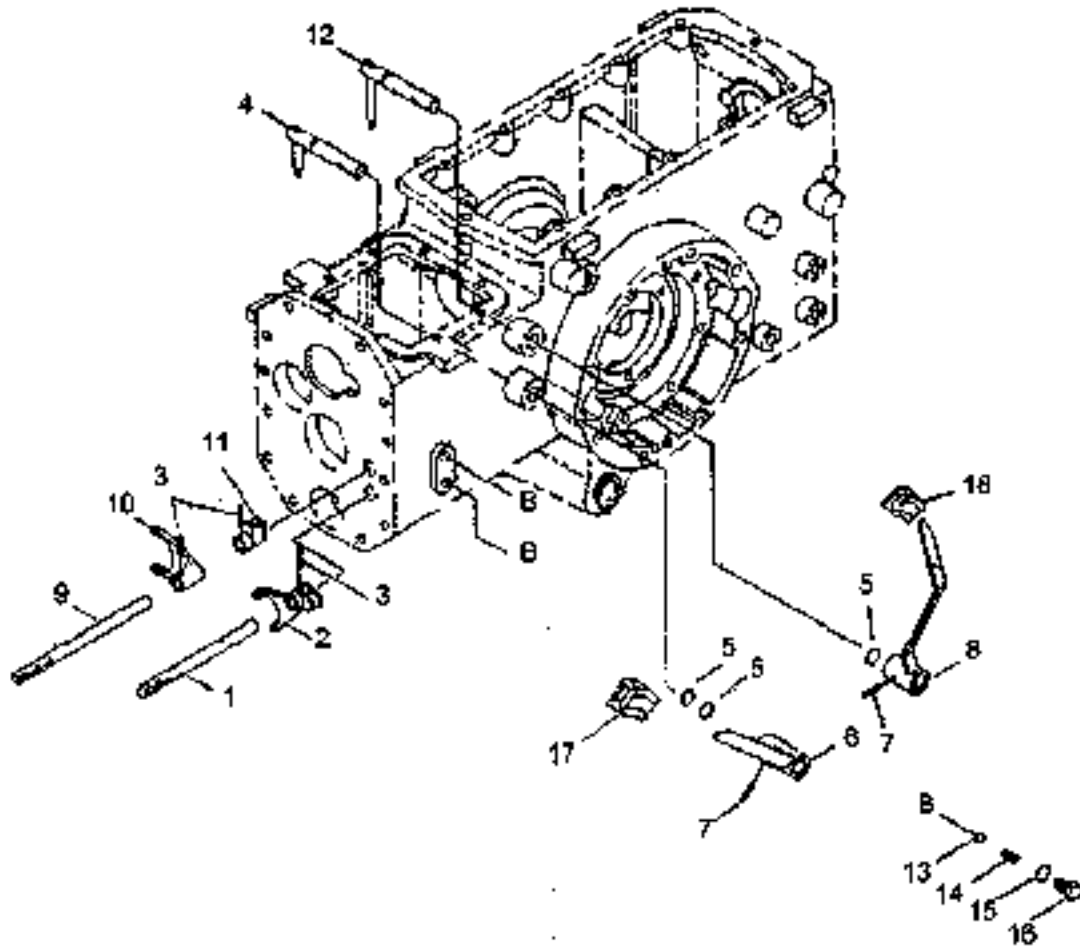

300 DTC/360 DTC

ITEM No.	LONG No.	VENDOR No.	DESCRIPTION	QTY.	
				300 DTC	360 DTC
1	LG2204	A1291144	Rail, 4WD	1	1
2	LG2200	A1291135	Fork, 4WD	1	1
3	N646663-S8		Pin, Spring (M6 x 25)	3	3
4	LG2201	A1291140	Lever, 4WD	1	1
5	LG1293	S801016010	O-Ring P16 (16 x 2.4)	3	3
6	LG2223	A1293124	Hand Lever, 4WD	1	1
7	N646664-S8		Pin, Spring (M6 x 36)	2	2
8	LG2217	A1292127	Hand Lever, Range Gear	1	1
9	LG2203	A1291143	Rail, Range Gear	1	1
10	LG2209	A1291163	Fork, Range Gear	1	1
11	LG2208	A1291149	Adaptor, Range Gear	1	1
12	LG2210	A1291164	Lever, Range Gear	1	1
13	LG1707	A20063390	Ball, Shifter Fork (M11/32)	2	2
14	LG1489	3A1290011	Spring	2	2
15	LG1382	S801010A10	O-Ring P10A (10 x 2.4)	2	2
16	LG1921	A1291145	Bolt, Rail (M12 - 1.75 x 23)	2	2
17	LG1199	A1970241	Knob, Hyd	1	1
18	LG3327	A1970299	Knob, Range Gear	1	1