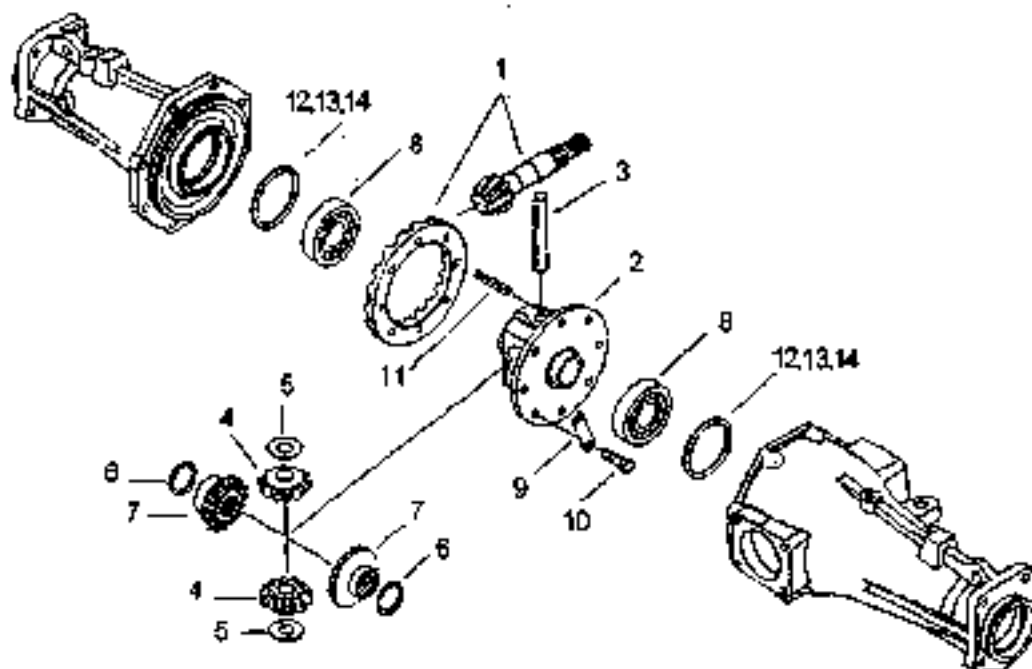

300 DTC/360 DTC

ITEM No	LONG No.	VENDOR No.	DESCRIPTION	QTY.	
				300 DTC	360 DTC
1-11	LG1066	2A1415001	Differential Gear Assy	1	1
1	LG3340	A1400172	Pinion & Ring Gear Set	1	1
2	LG2001	1A1414001	Case, Diff.	1	1
3	LG3341	3A1415004	Shaft	1	1
4	LG3333	A1324060	Pinion, Mate	2	2
5	LG1927	3A1970123	Washer, Thrust	2	2
6	LG1928	3A1970122	Washer, Thrust	2	2
7	LG3332	A1324082	Gear, Side	2	2
8	LG1714	3A1970033	Bearing, Ball	2	2
9	LG3342	3A1411003	Plate, Lock	4	4
10	LG4529	A1410039	Bolt, Hex F-Thread (M10 - 1.25 x 20)	8	8
11	H646661-S8		Pin, Spring	1	1
12	LG2027	3A1970119	Shim 0.07	AR	AR
13	LG2028	3A1970120	Shim 0.2	AR	AR
14	LG2029	3A1970121	Shim 1.0	AR	AR

FRONT DIFFERENTIAL