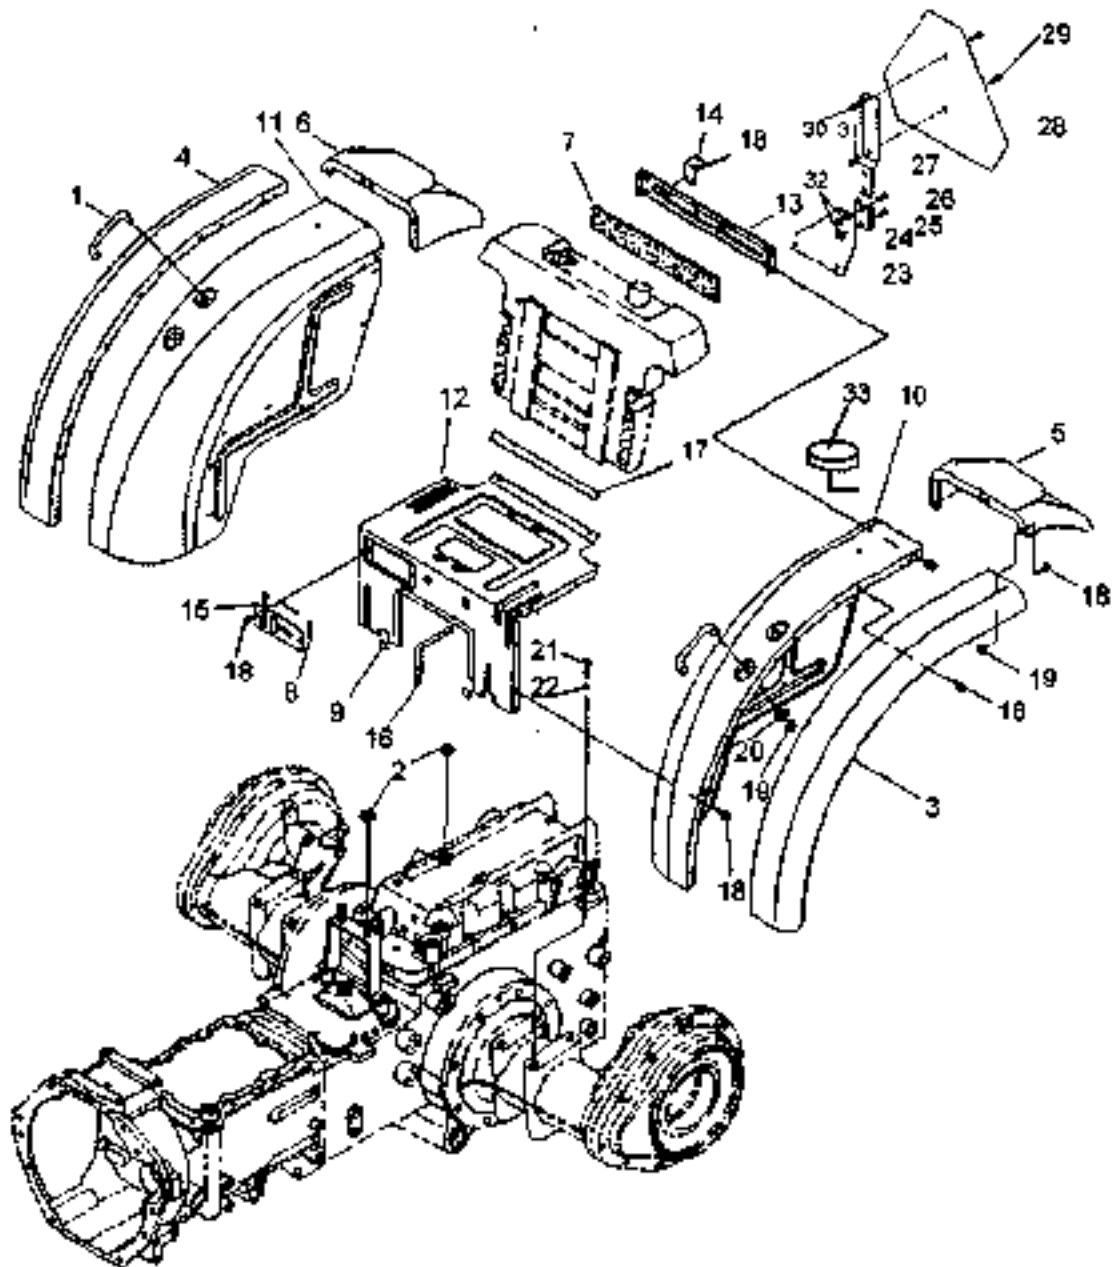

300 DTC/360 DTC

ITEM No	LONG No.	VENDOR No.	DESCRIPTION	QTY.	
				300 DTC	360 DTC
1	LG2022	3A1870006	Rail, Hand	2	2
2	LG2432	A1840074	Rubber, Cushion	4	4
3	LG3431	A1870211	Extension, Fender (LH)	1	1
4	LG3432	A1870212	Extension, Fender (RH)	1	1
5	LG3433	A1870213	Extension, Rear (LH)	1	1
6	LG3434	A1870214	Extension, Rear (RH)	1	1
7	LG2450	A1870233	Sponge	1	1
8	LG2451	A1870234	Sponge	4	4
9	LG3435	A1870237	Sponge	2	2
10	LG4962	A1870371	Fender, LH	1	1
11	LG4963	A1870372	Fender, RH	1	1
12	LG5041	A1870373	Cover, Center	1	1
13	LG4960	A1870374	Cover, Rear	1	1
14	LG4964	A1870375	Bracket, Working Light	1	1
15	LG5042	A1870377	Cover Assy w/Stopper	1	1
16	LG3517	A1870262	Cap, PTO Lever Hole	1	1
17	LG2474	A1970290	Strip, Weather	1	1
18	LG1979	S159062033	Bolt, Hex w/Washer (M8 - 1.25 x 20)	36	36
19	LG1690	S345080013	Nut, Flange B-Type (M8 - 1.25)	6	6
20	LG1989	S365082613	Washer, PLN L-RD (M8)	4	4
21	LG4087	A1896473	Bolt, Hex (M14 - 2.00 x 40)	4	4
22	N630187-S8		Washer, Lock 14MM	4	4
23	901983		SMV Bracket - Fuel Tank	1	1
24	33797-S8		Nut, Hex (5/16 - 18)	2	2
25	734812		Bracket, SMV Female	1	1
26	302355-S8		Bolt, CRG SHT (M5/16 - 18 x 1)	2	2
27	781708		Bracket, SMV Male	1	1
28	781707		Emblem, SMV	1	1
29	54312-S8		Screw, Pan Hd. (M10 - 24 x 1/2)	2	2
30	34053-S8		Nut, Hex (M10 - 24)	2	2
31	34803-S8		Washer, Lock (M10)	2	2
32	34808-S8		Washer, Lock (5/16)	2	2
33	LG3385	A0610083	Plug	2	2