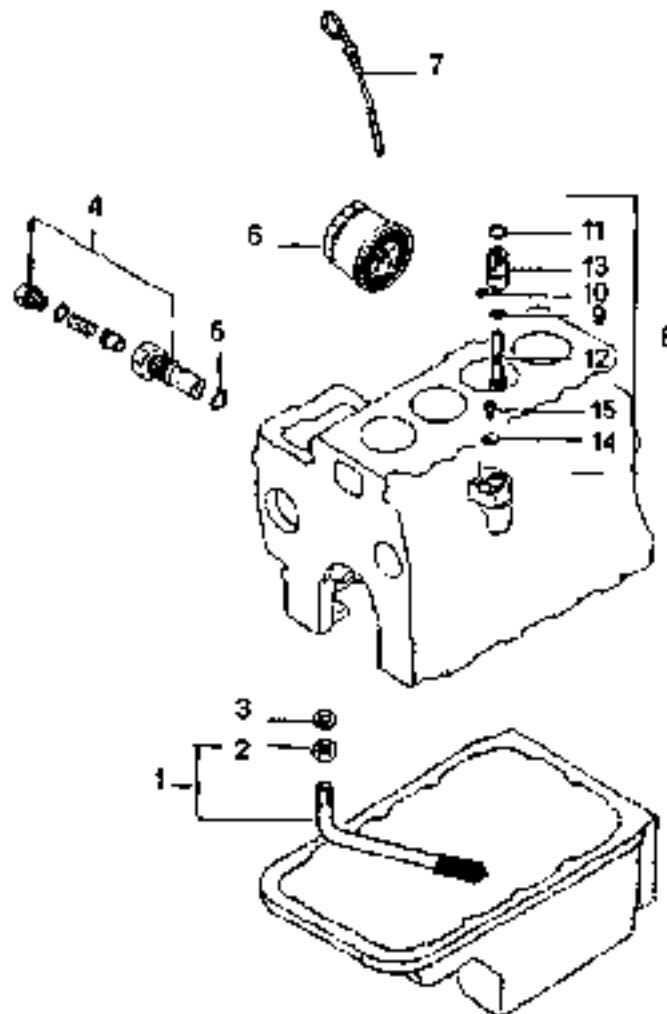

ITEM No	LONG No.	VENDOR No.	DESCRIPTION	Qty.	
				300 DTC	360 DTC
1	LG2656	31A36-05050	Strainer Assy	1	1
2	LG2657	MF430729	Nut, Jam	1	1
3	LG2658	MF660036	Gasket	1	1
4	LG1679	32A36-05011	Valve Assy, Relief	1	1
5	LG1686	F4202-22000	Gasket	1	1
6	LG2659	MD134953	Filter Assy, Oil	1	1
7	LG2660	31A42-10100	Gauge, Oil Level	1	1
8	LG2661	MM430598	Driven Unit, Meter	1	1
9	LG2662	MD701788	O-Ring	1	1
10	LG2663	MF472535	Pin, Spring	1	1
11	LG2664	MF520012	O-Ring	1	1
12	LG2665	MM407171	Gear	1	1
13	LG2666	MM430419	Sleeve	1	1
14	LG2667	MD0701789	Plate	1	1
15	LG2668	F1805-06012	Bolt, w/Washer	1	1