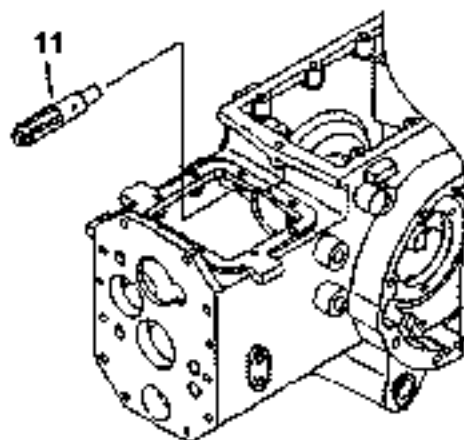

300 DTC/360 DTC

ITEM No.	LONG No.	VENDOR No.	DESCRIPTION	QTY.	
				300 DTC	360 DTC
1	LG1957	S107109043	Bolt, Hex (M10 - 1.25 x 90)	2	2
2	N630174-S8		Washer, Spring	2	2
3-10	LG3387	A1822065	PTO Valve Assy	1	1
3	LG3388	A1822020	Valve, Sequence	1	1
4	LG3389	A1822057	Orifice	1	1
5	LG3390	A1822021	Valve, Reducing	1	1
6	LG3391	A1822061	Valve, Solenoid	1	1
7	LG3392	A1822063	Block, Independent PTO Valve	1	1
8	LG2500	S801010011	O-Ring	3	3
9	LG1958	A1822064	Plug	2	2
10	LG1488	S801011010	O-Ring	2	2
11	LG3393	A1822068	Pressure Conn. Valve	1	1