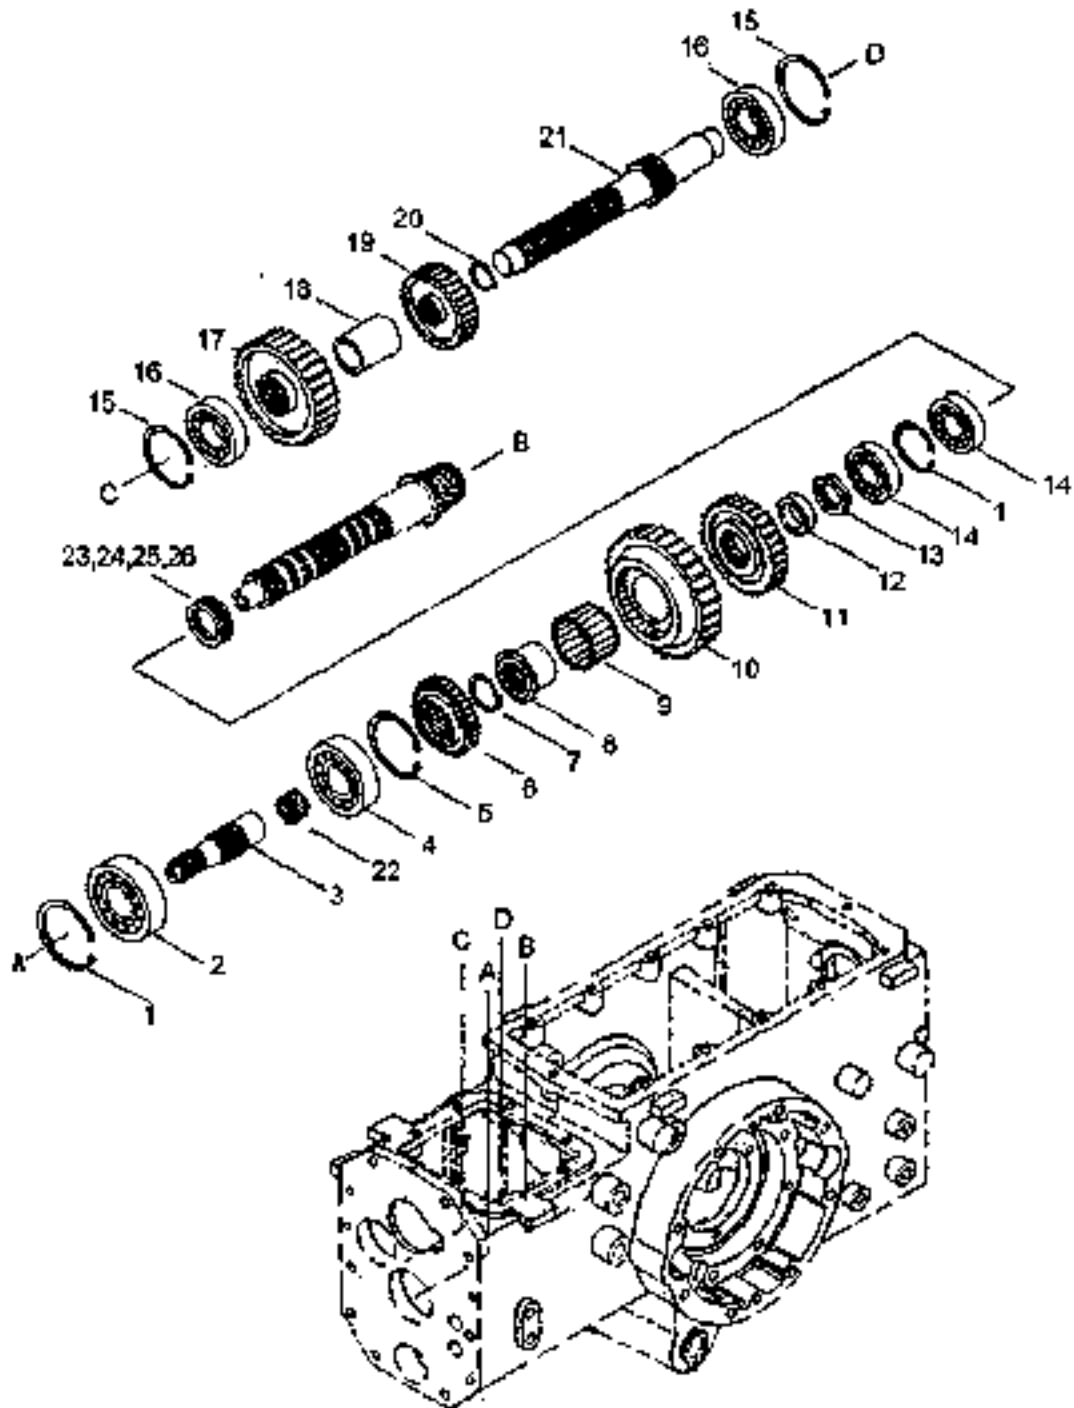

300 DTC/360 DTC

ITEM No.	LONG No.	VENDOR No.	DESCRIPTION	QTY.	
				300 DTC	360 DTC
1	N660257-S		Ring, Snap (M72 x 2.5)	2	2
2	LG1720	A0862070	Bearing, Ball	1	1
3	LG3322	A1285160	Shaft, Sub Drive w/Gear 14T	1	1
4	LG2049	A0880080	Bearing, Ball	1	1
5	N660256-S		Ring, Snap (M68 x 2.5)	1	1
6	LG2167	A1285149	Gear, Sub Selector 30T	1	1
7	LG1029	S810032001	Ring, Snap (M32 x 1.5)	1	1
8	LG2117	A1281300	Sleeve, F-R	1	1
9	LG1711	3A1970157	Bearing, Needle (M45 x 40 x 27)	1	1
10	LG2166	A1285141	Gear, Low Driven 45T	1	1
11	LG2181	A1288063	Gear, 4WD Drive 34T	1	1
12	LG2119	A1281319	Spacer (M45 x 35 x 9.5)	1	1
13	LG1914	A1287070	Nut, Lock (M35 - 1.5)	1	1
14	LG2227	A1328032	Bearing, Taper	2	2
15	N660260-S		Ring, Snap (M62 x 2)	2	2
16	LG1723	A0863050	Bearing, Ball	2	2
17	LG2164	A1285138	Gear, Sub Driven 46T	1	1
18	LG2169	A1285151	Spacer (M40 x 30 x 64.5)	1	1
19	LG2165	A1285139	Shaft, Sub Driven 30T	1	1
20	N661225-S		Ring, Snap (M30 x 1.5)	1	1
21	LG2168	A1285150	Shaft, Sub Drive w/Gear 14T	1	1
22	LG2471	A1970274	Bearing, Needle	1	1
23	LG2058	A0870451	Liner (M49 x 36 x 0.16)	1	1
24	LG2059	A0870452	Liner (M46 x 36 x 0.2)	1	1
25	LG2060	A0870455	Liner (M46 x 36 x 0.5)	1	1
26	LG2061	A0870458	Liner (M46 x 36 x 1.0)	1	1