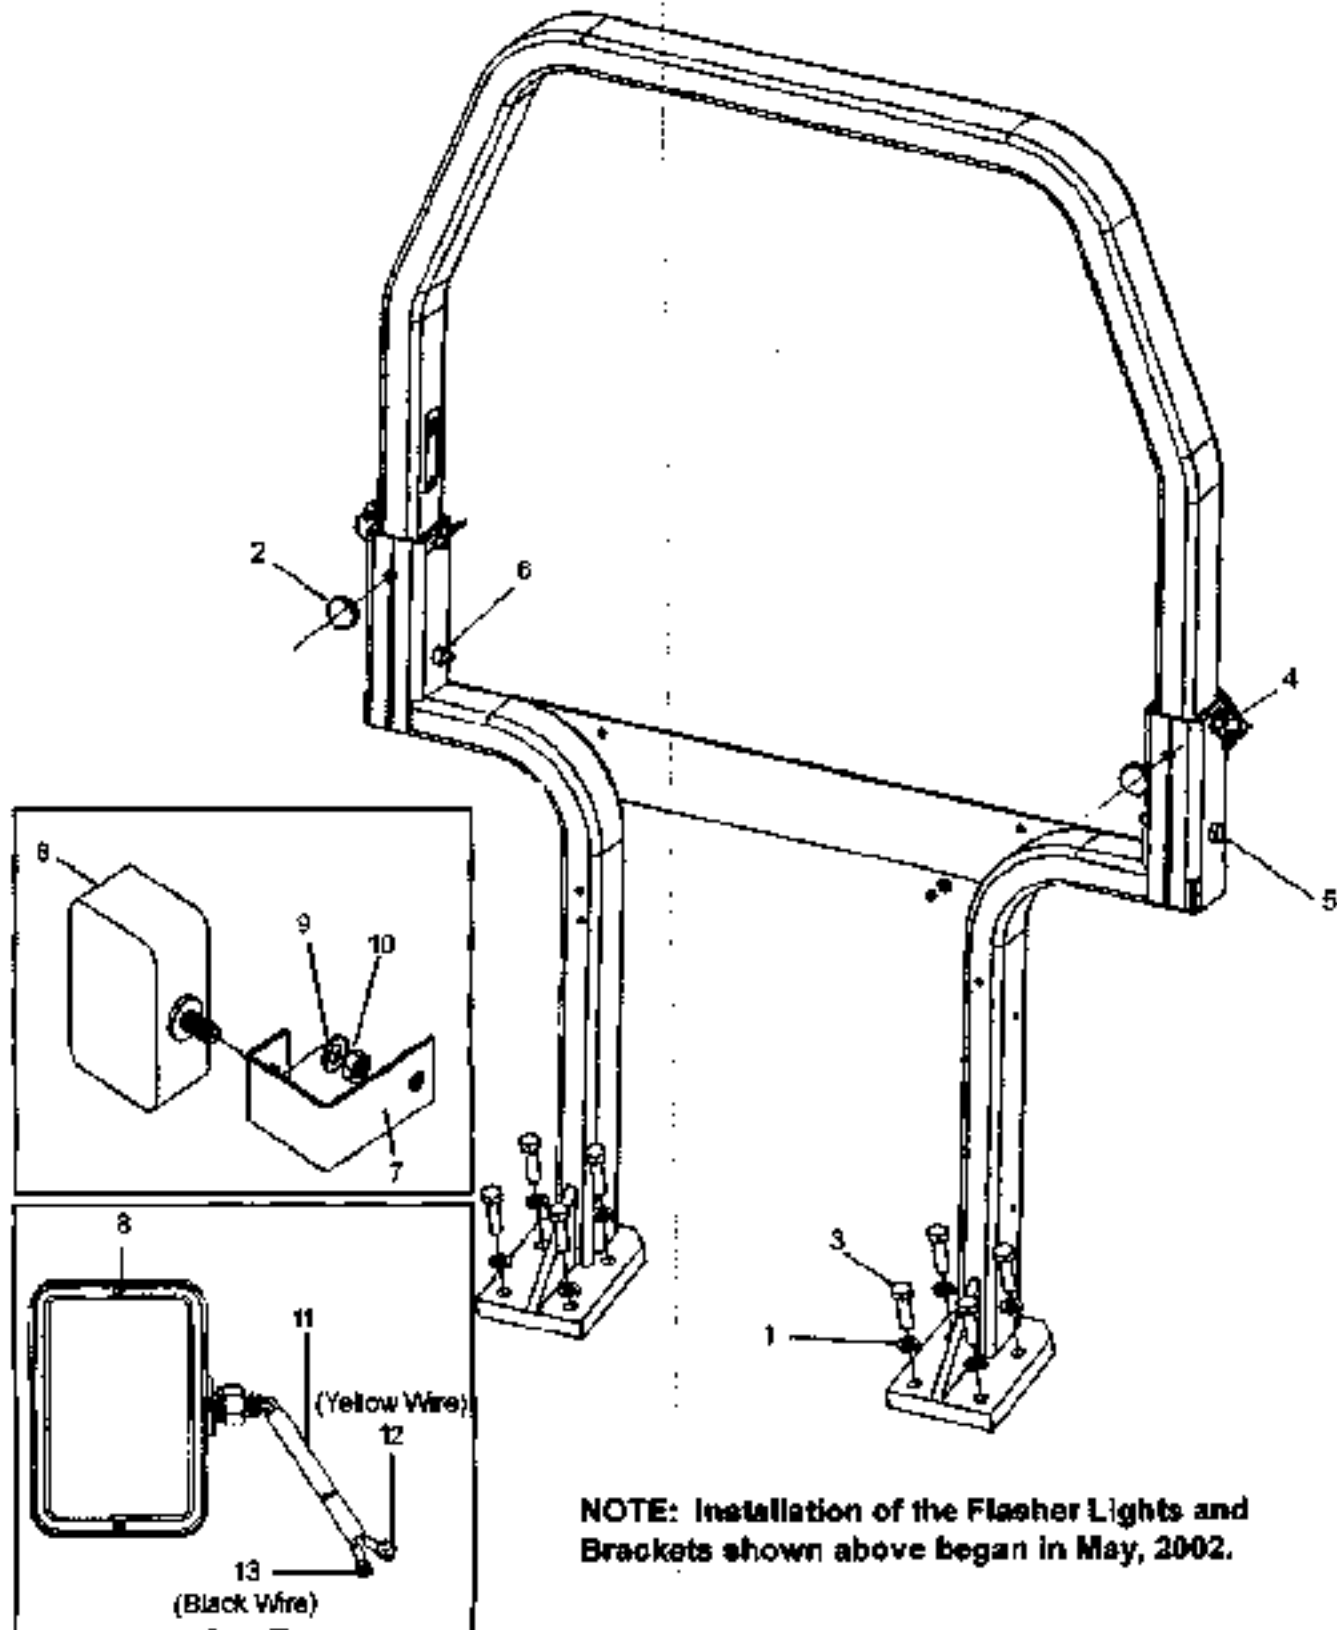

NOTE: The Flasher Lights and Brackets shown above were used through April, 2002.

NOTE: Installation of the Flasher Lights and Brackets shown above began in May, 2002.

300 DTC/360 DTC

ITEM No	LONG No.	VENDOR No.	DESCRIPTION	QTY.	
				300 DTC	360 DTC
1	34811-SB		Washer, Lock (5/8)	8	8
2	902479		Knob 3050 D	2	2
3	500178-SB		Bolt, (M14 - 2.00 x 50)	8	8
4	902480		Pin Clevis (1/2-3.50)	2	2
5	304951-SB		Bolt, Hex Hd. (1/2 -13 x 3 3/4)	2	2
6	55828-SB		Nut, Lock (1/2-13)	2	2
7	905885		Bracket, Flashing Light	2	2
8	905889		Flasher Light	2	2
-			Bulb, Replaceable (12v-#1156)	2	2
-	799903		Lens, Amber	4	4
-	799904		O-Ring	4	4
9	34809-SB		Washer, Lock (1/2)	2	2
10	33845-SB		Nut, Hex (1/2-13)	2	2
11	64000000		Lockn, Split (1/4x8" long)	2	2
12	789620		Male Spade Terminal (1/4)	2	2
13	789921		Female Spade Terminal (1/4)	2	2