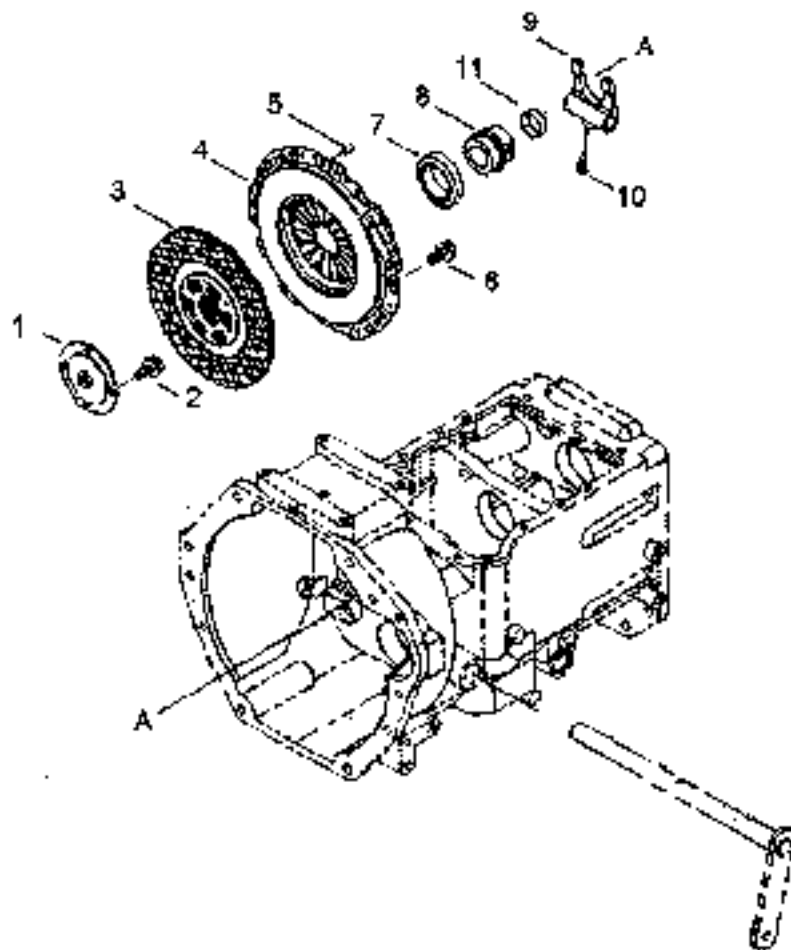

300 DTC/360 DTC

SECTION 8

CLUTCH

 **Long Agribusiness**

COMMON SENSE SOLUTIONS

<https://tractormanualz.com/>

300 DTC/360 DTC

ITEM No.	LONG No.	VENDOR No.	DESCRIPTION	QTY.	
				300 DTC	360 DTC
1	LG2132	A1281428	Sleeve, Fly Wheel	1	1
2	LG1863	S154102533	Bolt, Hex (M10 - 1.25 x 25)	4	4
3-4	LG2097	A1250111	Clutch Assy	1	1
3	LG2095	A1250107	Clutch Disk Assy	1	1
4	LG2094	A1250084	Clutch Cover Assy	1	1
5	LG1903	S423081610	Pin, Dowel D8 x 16L	3	3
6	LG1904	S153082533	Bolt, Hex (M8 - 1.25 x 25)	6	6
7	LG2082	A1250052	Bearing, Release	1	1
8	LG3309	A1250112	Hub, Release Bearing	1	1
9	LG2091	A1250045	Lever, Clutch Shift	1	1
10	LG1782	A1250047	Bolt, Locking (M12 - 1.25)	1	1
11	LG1905	A1250113	Bushing	1	1