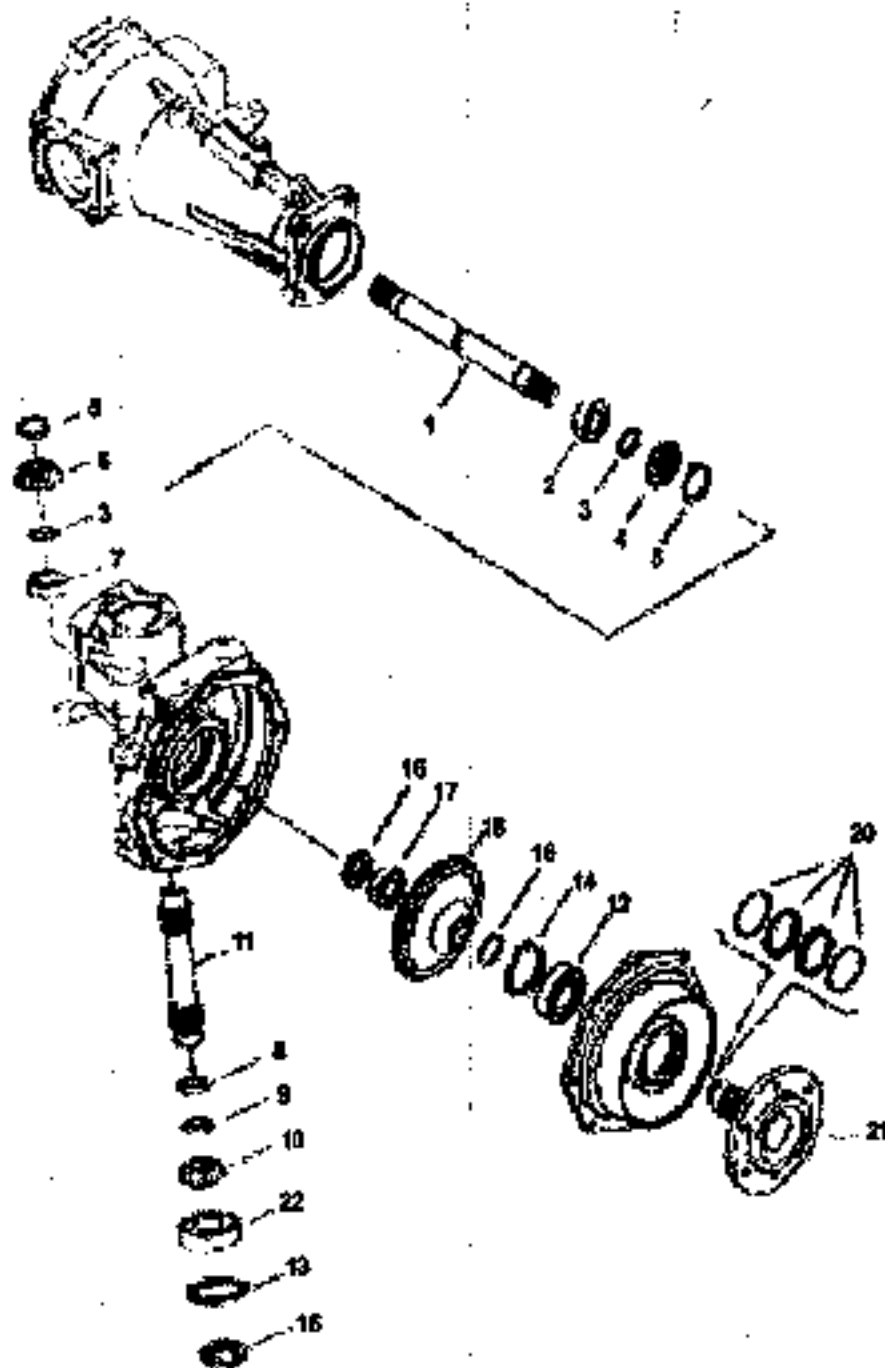

300 DTC/360 DTC

ITEM No.	LONG No.	VENDOR No.	DESCRIPTION	QTY.	
				300 DTC	360 DTC
1	LG2245	A1400120	Shaft, Front Differential	2	2
2	LG2050	A0883070	Bearing, Ball (80x35x21)	2	2
3	LG2055	A0870108	Liner (0.15)	AR	AR
-	LG2056	A0870109	Liner (0.4)	AR	AR
-	LG2057	A0870110	Liner (0.5)	AR	AR
4	LG2246	A1400121	Gear (14)	2	2
5	N661225S	S810030001	Snap, Ring	4	4
6	LG3347	A1400153	Gear (15)	2	2
7	LG1737	A1400093	Bearing, Taper	2	2
8	LG1742	3A1970034	Bearing, Thrust	2	2
9	LG2249	A1400127	Spacer	2	2
10	LG2248	A1400124	Gear (14)	2	2
11	LG2247	A1400123	Shaft, Kingpin	2	2
12	LG1714	3A1970033	Bearing, Ball	2	2
13	LG2027	3A1970119	Liner (0.07)	AR	AR
-	LG2028	3A1970120	Liner	2	2
14	N660264S	S811090001	Ring, Snap	2	2
15	LG1785	A1281034	Nut, Lock (M25x1.5)	2	2
16	LG1797	A1402047	Nut, Lock (M30x1.5)	2	2
17	LG1713	3A1970032	Bearing, Ball	2	2
18	LG1121	A1402044	Gear (38)	2	2
19	LG1227	3A1970112	Liner (0.4)	AR	AR
-	LG1228	3A1970113	Liner (0.6)	AR	AR
-	LG1229	3A1970114	Liner (0.8)	AR	AR
-	LG1230	3A1970115	Liner (1.0)	AR	AR
20	LG3348	A1400168	Group Seal	2	2
21	LG3349	A1402068	Shaft, Axle	2	2
22	LG2470	A1970268	Bearing, T/Roller	2	2