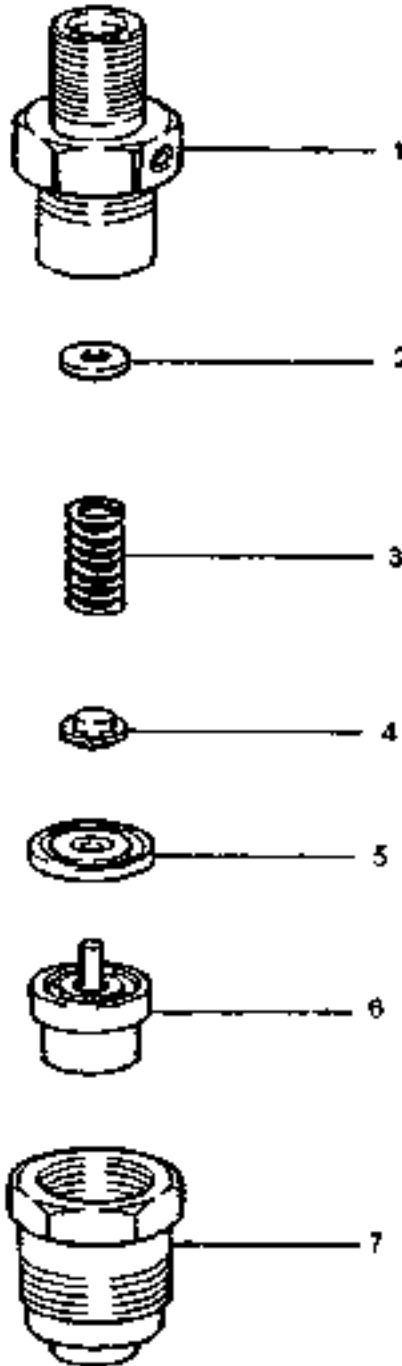

300 DTC/360 DTC

ITEM No	LONG No.	VENDOR No.	DESCRIPTION	Qty.	
				300 DTC	360 DTC
1	LG2692	MD070717	Gasket, Holder	4	4
2	LG2693	MD068365	Gasket, Fuel Return	4	4
3	LG2694	MD068363	Nut	4	4
4	LG2695	31A61-04100	Pipe, Injection No. 1	1	1
5	LG2696	31A31-04200	Pipe, Injection No. 2	1	1
6	LG2697	31A61-04300	Pipe, Injection No. 3	1	1
7	LG2698	31A61-04400	Pipe, Injection No. 4	1	1
8	LG1561	MM430703	Clamp (A)	3	3
9	LG1562	MM430614	Clamp (B)	3	3
10	LG1829	F1625-06026	Bolt, w/Washer	3	3
11	LG2639	31A61-12600	Pipe, Fuel Leak Off	1	1
12	LG3135	MM4500100	Screw, Hollow	1	1
13	LG2701	MM400686	Joint	1	1
14	LG2702	MM430130	Hose, Fuel	1	1
15	LG2703	MS602063	Hose, Fuel	1	1
16	LG2704	MS604043	Hose, Fuel	1	1
17	LG2705	MS660163	Clip	4	4
18	LG2706	MS660169	Clip	4	4
19	LG2707	31A61-01200	Hose, Rubber	6	6
20	LG2708	MM409036	Shim - (0.7)	1	1
-	LG2708	MM409037	Shim - (0.8)	1	1
-	LG2710	MM409038	Shim - (0.9)	1	1
-	LG2711	MM409039	Shim - (1.0)	1	1
-	LG2712	MM409031	Shim - (0.2)	1	1
21	LG1610	F1035-06020	Bolt	6	6
22	LG2713	MK661-14000	Washer, Seal	2	2
23	LG2714	MM437140	Color, Union	1	1
24	LG2715	MM436739	Pump Assy, Fuel	1	1
25	LG2716	F1805-06025	Bolt, w/Washer	2	2
26	LG2717	MD107569	Washer	2	2
27	LG2719	MS602035	Hose, Fuel	2	2
28	LG2720	31A61-01300	Hose, Rubber	1	1
29	LG1621	MM435-84101	Nozzle & Holder Assy	4	4

NOZZLE ASSEMBLY