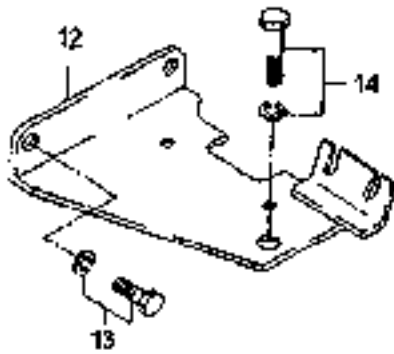

300 DTC/360 DTC

ITEM No	LONG No.	VENDOR No.	DESCRIPTION	Qty.	
				300 DTC	360 DTC
1-11	LG2722	MM438739	Filter Assy, Fuel	1	1
1	LG2723	MM438743	Body	1	1
2	LG2724	MM438748	Packing, Valve	1	1
3	LG2725	MM409866	O-Ring, Valve	1	1
4	LG2726	MM438747	Lever	1	1
5	LG2727	MM409864	Washer, Valve	1	1
6	LG2728	MM409865	Plate, Lever	1	1
7	LG2729	MF200003	Screw	2	2
8	LG2730	MM320886	Element	1	1
9	LG2731	MM409869	O-Ring, Filler Cup	1	1
10	LG2732	MM320881	Cup, Filter	1	1
11	LG2733	MM409868	Nut, Ring	1	1
12	LG2734	31A62-21100	Bracket, Fuel Filter	1	1
13	LG1818	F1805-08016	Bolt, w/Washer	2	2
14	LG1827	F1805-10020	Bolt, w/Washer	1	1
15	902385		Rubber Cap - Air Bleed Pipe	1	1