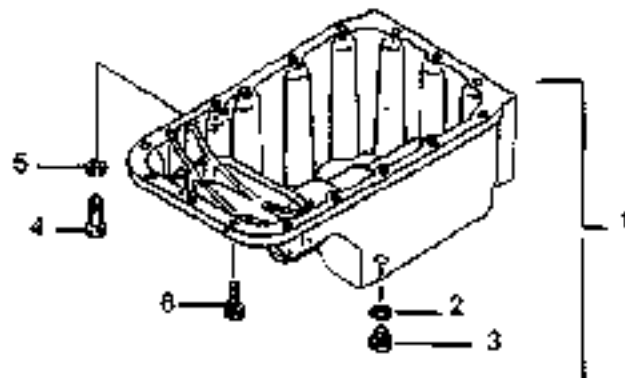

ITEM No.	LONG No.	VENDOR No.	DESCRIPTION	QTY.	
				300 DTC	360 DTC
1-3	LG2610	31A13-02020	Pan Assy, Oil	1	1
2	LG2611	MF6800E5	Gasket, Oil Drain	2	2
3	LG2612	MF665004	Plug, Drain	2	2
4	LG1811	F1035-08040	Bolt	1	1
5	LG1835	F2515-08000	Washer, Spring	1	1
6	LG4055	31A13-04101	Bolt, w/Washer	16	16

Forward