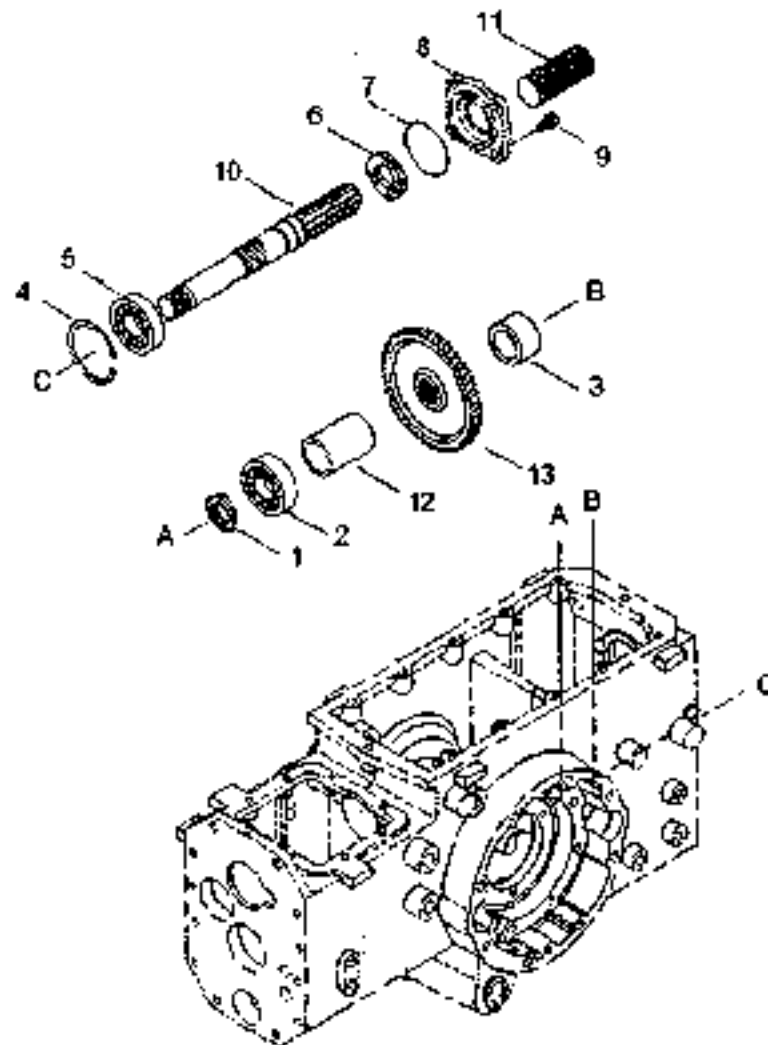

300 DTC/380 DTC

ITEM No.	LONG No.	VENDOR No.	DESCRIPTION	QTY.	
				300 DTC	380 DTC
1	LG1919	A1287179	Nut Lock (M30 - 1.5)	1	1
2	LG1724	A0863080	Bearing, Ball	1	1
3	LG2112	A1281192	Spacer	1	1
4	N660257-S		Ring, Snap	1	1
5	LG1720	A0862070	Bearing, Ball	1	1
6	LG3324	A1287211	Seal Oil	1	1
7	LG1301	S804070010	O-Ring	1	1
8	LG3316	A1280115	Cover, PTO Shaft	1	1
9	LG1863	S154102533	Bolt, Hex	4	4
10	LG4057	A1287218	Shaft, PTO	1	1
11	LG1078	3A5102349	Cover, PTO	1	1
12	LG3513	A1287215	Spacer	1	1
13	LG3514	A1287214	Gear(56), PTO 1st Driven	1	1

PTO SHAFT