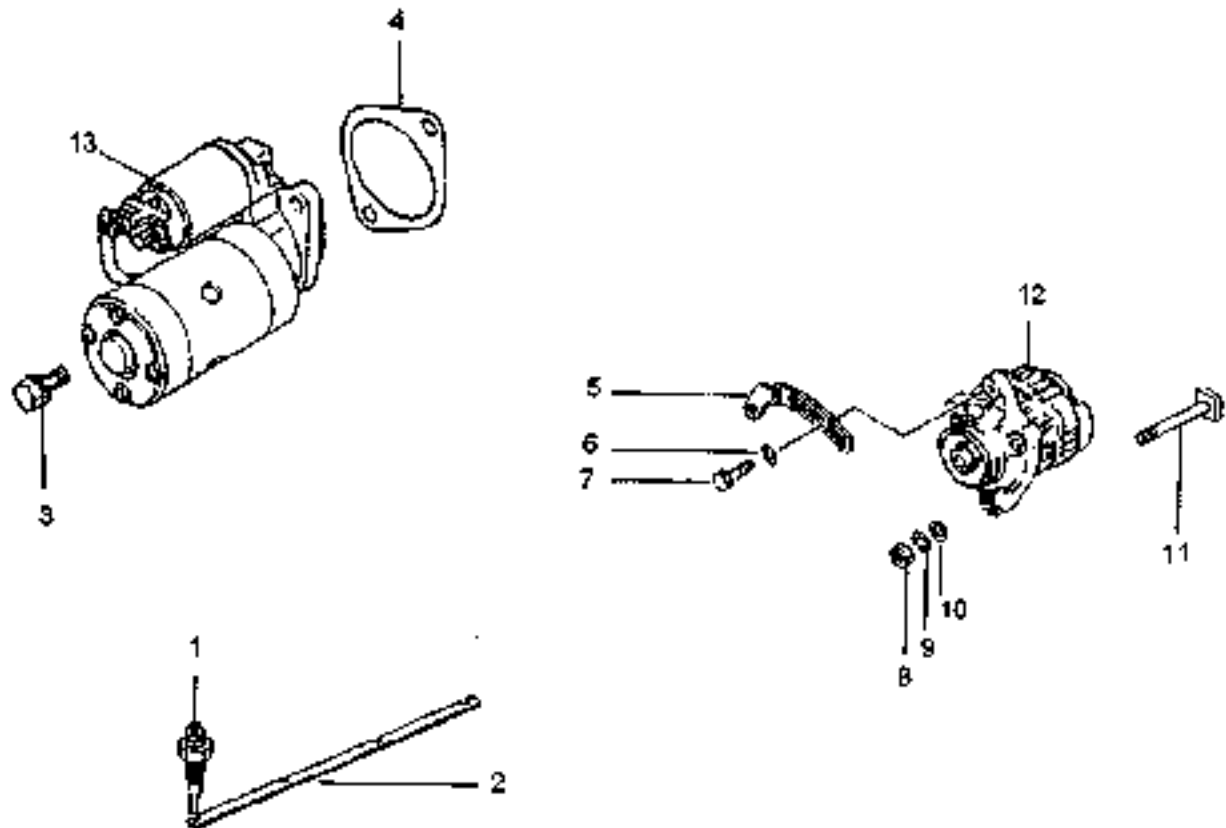

300 DTC/360 DTC

ITEM No	LONG No.	VENDOR No.	DESCRIPTION	QTY.	
				300 DTC	360 DTC
1	LG1852	32A6603100	Plug, Glow	4	4
2	LG2781	31A6604101	Plate, Connection	1	1
3	LG2782	F180510025	Bolt w/Washer	2	2
4	LG2783	MM40941801	Gasket, Starter	1	1
6	LG2784	31A6602100	Plate, Adjusting	1	1
6	LG2785	ND001621	Washer	1	1
7	LG2786	NF140026	Bolt, Flange	1	1
8	LG2787	NF430006	Nut	1	1
9	LG2788	NF450408	Washer, Spring	1	1
10	LG2789	NF450006	Washer, Plain	1	1
11	LG2790	31A6620300	Bolt, Alternator	1	1
12	LG2791	31A6800402	Alternator Assy	1	1
13	LG2792	MM409413	Starter Assy	1	1
-	LG4173	31A66-00101	Starter Assy.	1	1