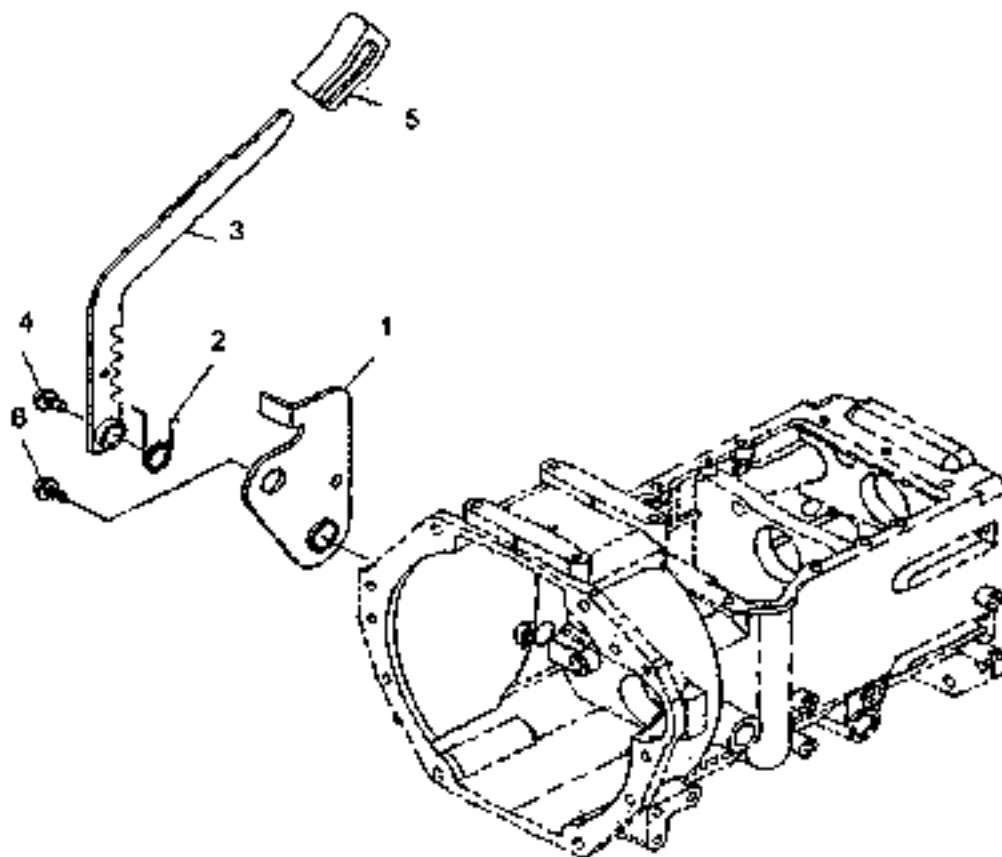

300 DTC/360 DTC

Item No.	Long No.	Vendor No.	Description	Qty.	
				300 DTC	360 DTC
1	LG2313	A1670156	Bracket	1	1
2	LG2312	A1670154	Spring	1	1
3	LG2311	A1670153	Ratchet, Parking	1	1
4	LG1913	S156103533	Bolt, Hex w/Washer (M10 - 1.25 x 36)	2	2
5	LG1199	A1970241	Grip	1	1
6	LG191B	S156102533	Bolt, Hex w/Washer (M10 - 1.25 x 25)	1	1