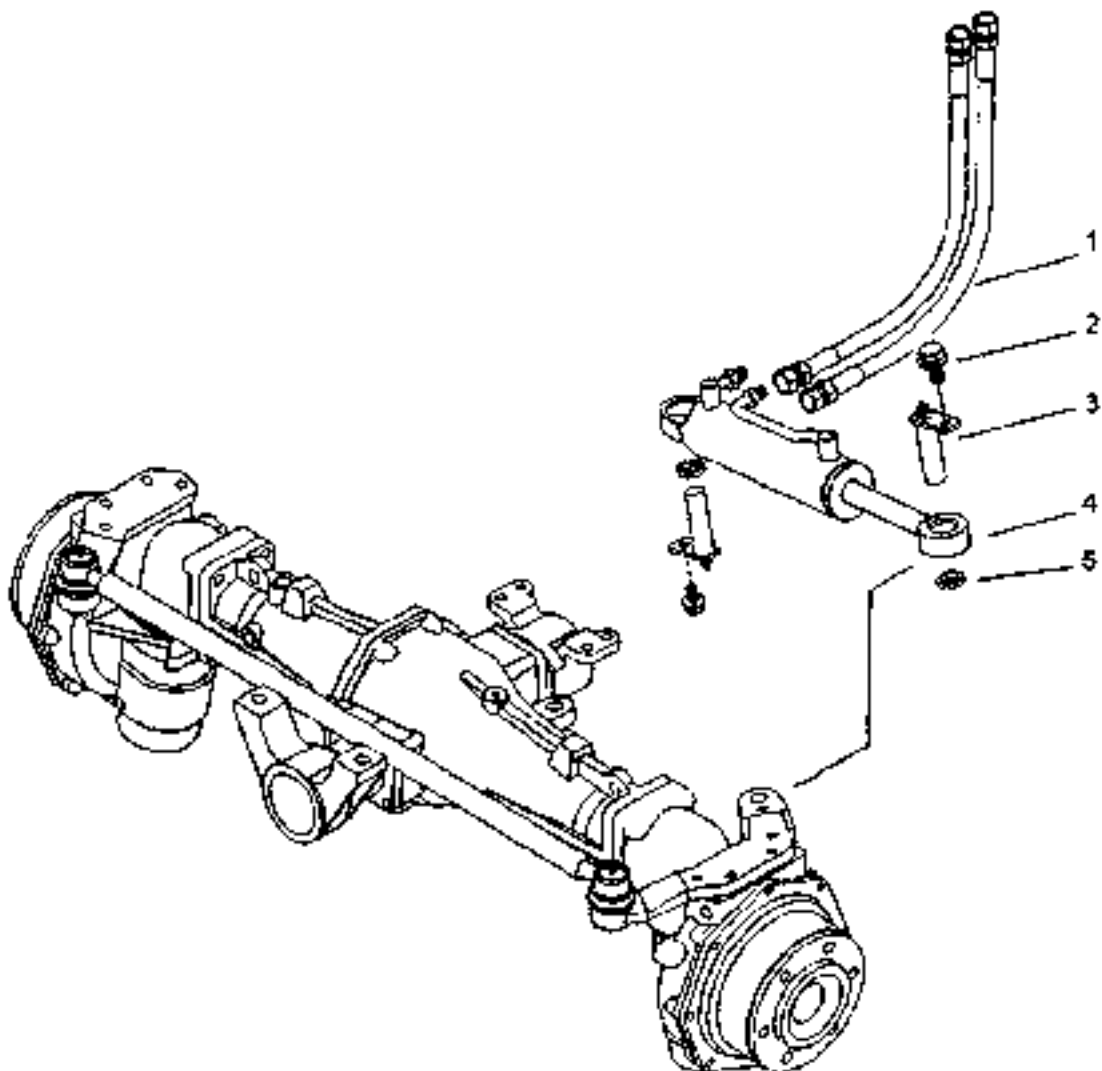

ITEM No.	LONG No.	VENDOR No.	DESCRIPTION	QTY.	
				300 DTC	360 DTC
1	LG2287	A1630245	Hose, Steering Cylinder	2	2
2	LG1862	S154102033	Bolt, Hex (M10 - 1.25 x 20)	2	2
3	LG1314	A1630327	Pin, Cylinder	2	2
4	LG3351	A1630293	Cylinder Assy	1	1
5	LG1475	A1630135	Spacer	2	2