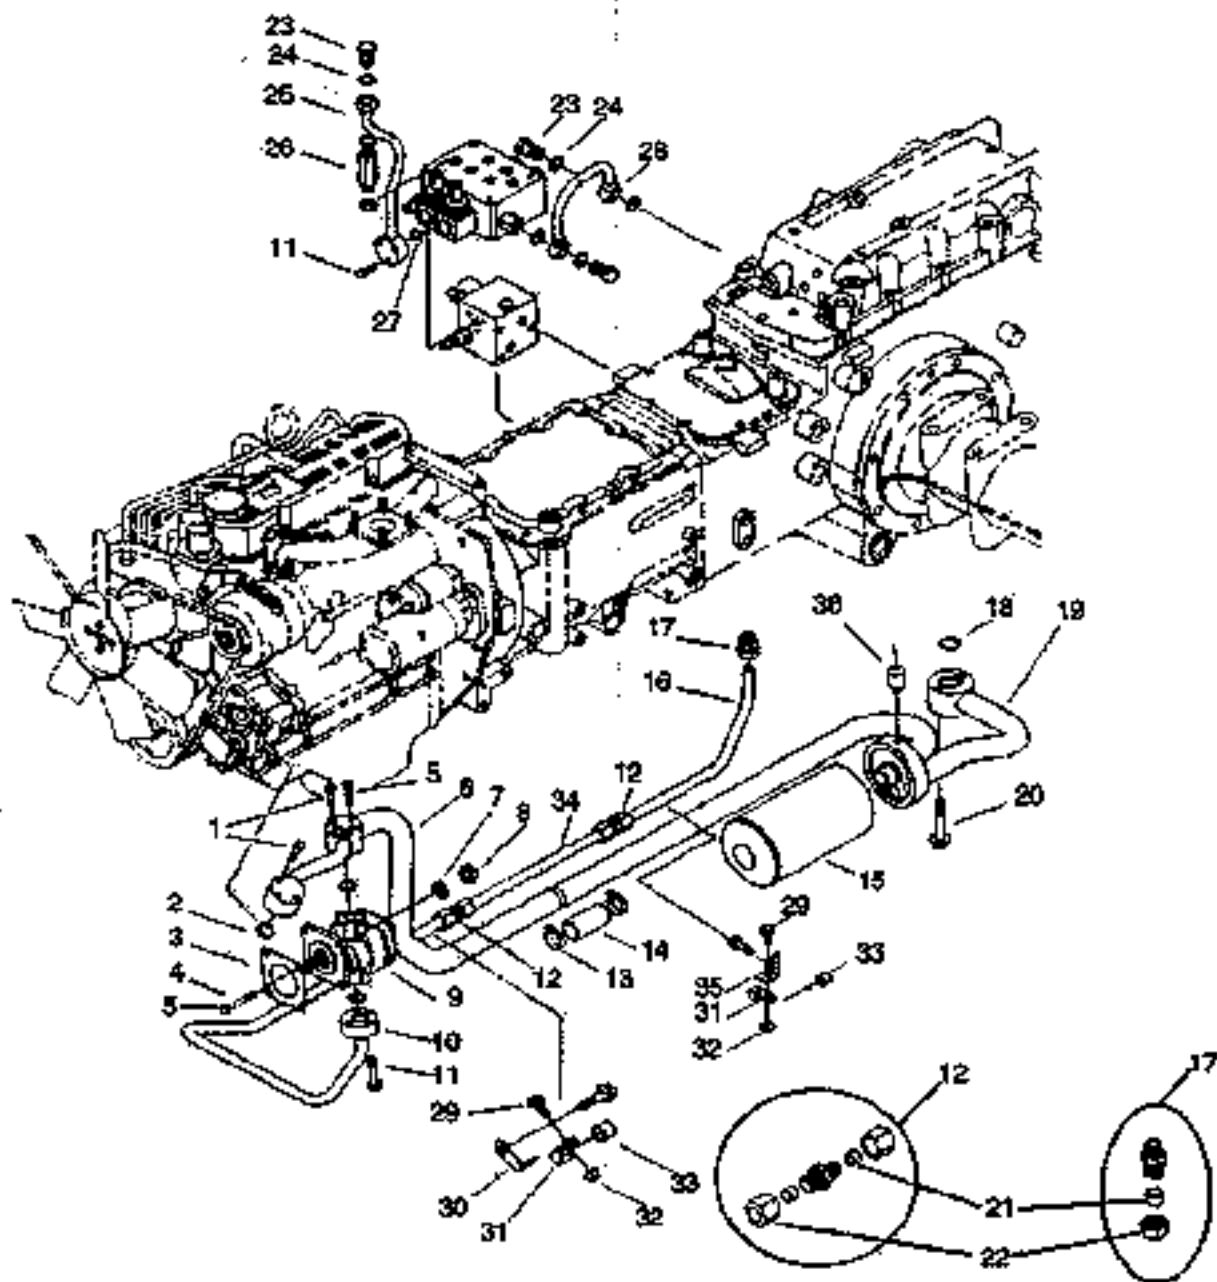

ITEM No	LONG No.	VENDOR No.	DESCRIPTION	Qty.	
				300 DTC	360 DTC
1	LG1959	S153064533	Bolt, Hex (M8 - 1.0 x 45)	4	4
2	LG1276	S801019010	O-Ring	3	3
3	LG2015	3A1823010	Gasket, Pump	1	1
4	N630173-S8		Washer, Spring	4	4
5	N620013-S8		Nut, Hex (M8-1.25)	4	4
6	LG22485	S153065033	Bolt, Hex (M6-1.0x50)	2	2
7	LG4103	A1823285	Pipe FRT Suction	1	1
8	LG4111	A1970325	Bolt, Hex (M8-1.25x150)	2	2
9	LG4104	A1823178	Pipe, R/Pressure <i>pump</i>	1	1
10	LG2361	A1823178	Pipe, R/Pressure	1	1
11	LG1952	A153063533	Bolt, Hex (M6-1.0635)	3	3
12	LG2353	A1823078	Straight, Union	2	2
13	LG1048	A1970201G	Clamp, Hose	2	2
14	LG1183	1823059	Hose, Suction	1	1
15	LG1097	A1823132 LG 13359	Filter, Hydraulic <i>w/Loader LG2359</i>	1	1
16	LG3515	A1823257	Pipe, Mid/Pressure	1	1
17	LG2365	A1823189	Joint	1	1
18	LG1286	S804025010	O-Ring	1	1
19	LG2359	A1823178	Pipe, R/Suction	1	1
20	LG1961	S154105533	Bolt, Hex (M10-1.25x55)	2	2
21	LG1458	A1823033	Sleeve	3	3
22	LG1801	A1823034	Nut, Hex	3	3
23	LG1708	A1830201	Bolt, Union	3	3
24	LG3367	A1823245	Seal, Bonded	7	7
25	LG2353	A1823181	Pipe, Aux Pressure	1	1
26	LG2396	A1827157	Connector	1	1
27	LG1293	S801016010	O-Ring	1	1
28	LG2354	A1823182	Pipe, R/Pressure	1	1
29	LG1962	S155082533	Bolt, Hex (M8-1.25x25)	2	2
30	LG2017	3A1823032	Bracket, Clamp	1	1
31	LG2354	A1823121	Clamp, Pipe	2	2
32	LG1963	S354080013	Nut, Flange B-TY (M8-1.25)	2	2
33	LG2016	3A1823029	Cushion, Clamp	2	2
34	LG3516	A1823256	Pipe, Mid/Connection	1	1
35	LG3956	A1823260	Bracket, Pipe Clamp	1	1
36	LG3807	A1750175	Hydraulic Sensor Assembly	1	1
37	LG4174	S153063033	Bolt, Hex (M6-1.00x30)	3	3
38	LG4175	S153064033	Bolt, Hex (M6-1.00x40)	1	1

LG 4104
LG 4104
LG 4104