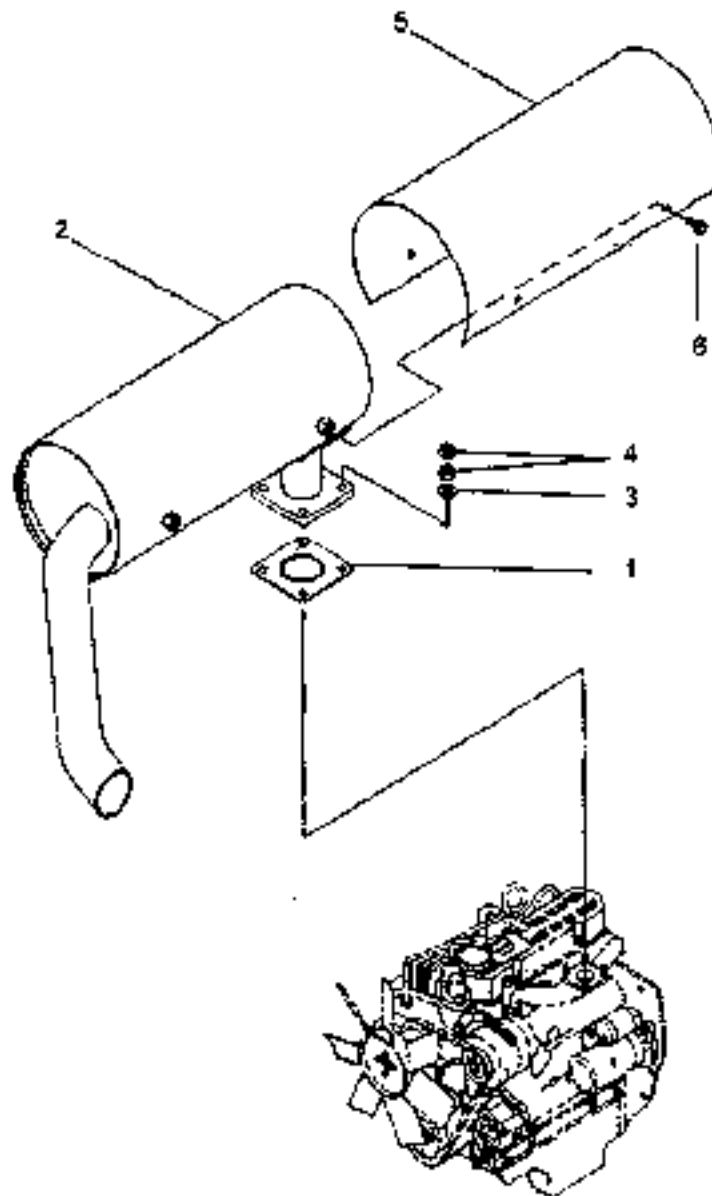

300 DTC/360 DTC

ITEM No.	LONG No.	VENDOR No.	DESCRIPTION	QTY.	
				300 DTC	360 DTC
1	LG3298	A1151101	Gasket, Muffler	1	1
2	LG3299	A1151102	Muffler	1	1
3	N630173-S8		Washer, Spring (M15.4 x 8.2 x 2.0)	4	4
4	N620013-S8		Nut, Hex (M8 - 1.25)	8	8
5	LG3300	A1151103	Cover, Muffler	1	1
6	LG1896	S169061233	Bolt, Hex w/Washer (M6 - 1.0 x 12)	4	4