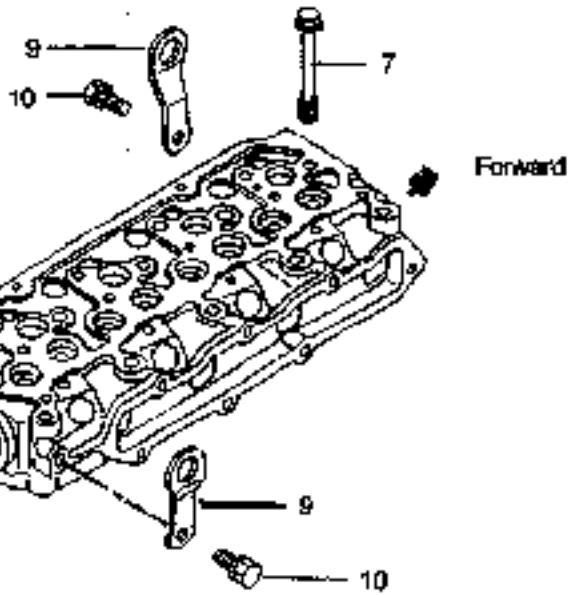

1-21 40052841

300 DTC/360 DTC

ITEM No	LONG No.	VENDOR No.	DESCRIPTION	Qty.	
				300 DTC	360 DTC
1	LG2076	A1170076	Radiator	1	1
2	LG2465	A1970255	Rubber, Damp Mount	2	2
3	M630174-S8		Washer, Spring	2	2
4	LG3827	S302100013	Nut, Hex (M10 - 1.25)	2	2
5	LG2085	A1170128	Shroud, Fan	1	1
6	LG1898	S159082533	Bolt, Hex w/Washer (M8 - 1.25 x 25)	9	9
7	LG2466	A1970258	Rubber, Cushion	1	1
8	LG2080	A1170129	Net Screen, Radiator	1	1
9	LG2079	A1170128	Plate	1	1
10	LG2468	A1970262	Strip	1	1
11	LG2083	A1170101	Strip, Weather	1	1
12	LG2081	A1170095	Strip, Weather	1	1
13	LG1522	A1170031	Tank, Reservoir	1	1
14	LG2078	A1170082	Hose, Outlet	1	1
15	LG3301	A1970201H	Clamp, Hose	4	4
16	LG3302	A1170083	Hose, Inlet	1	1
17	LG2082	A1170099	Plate	1	1
18	LG1897	S155082033	Bolt, Hex w/Washer (M8 - 1.25 x 20)	2	2
19	LG2084	A1170102	Seal, Radiator Air	1	1
20	LG4074	A1170161	Cap, Radiator	1	1

Notes

300 DTC/350 DTC

SECTION 3

ENGINE

300 DTC/360 DTC

ITEM No	LONG No.	VENDOR No.	DESCRIPTION	QTY.	
				300 DTC	360 DTC
1-6	LG2520	31A01-21060	Head Assy, Cylinder	1	-
1-6	LG2531	31A01-51040	Head Assy, Cylinder	-	1
1	LG2523	MD000245	Cap. Sealing	1	1
2	LG2524	MF665638	Cap. Sealing	7	7
3	LG2525	31A01-02500	Guide, Exhaust Valve	4	4
4	LG2526	31A01-02600	Guide, Inlet Valve	4	4
5	LG2527	31A03-01101	Jet, Combustion	4	4
-	LG2532	31A03-01600	Jet, Combustion	-	4
6	LG2528	MIS661140	Plug, Taper	1	1
7	LG2521	31A01-11100	Bolt, Cylinder Head	14	14
8	LG2529	31A01-33300	Gasket, Cylinder Head	1	1
9	LG2530	MM403470	Hanger, Engine	2	2
10	LG1827	F1805-10020	Bolt, w/Washer	2	2