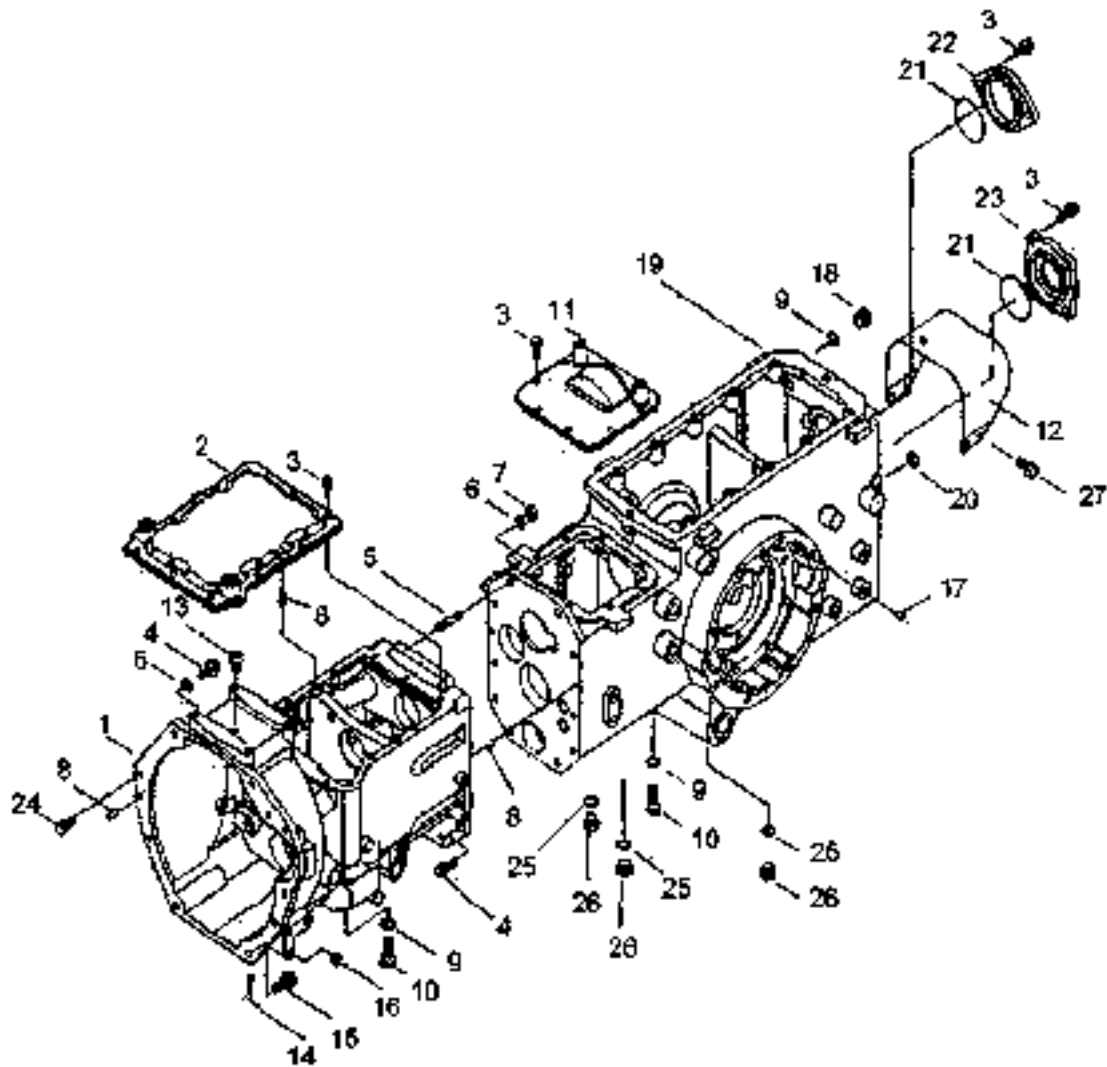

300 DTC/360 DTC

ITEM No.	LONG No.	VENDOR No.	DESCRIPTION	QTY.	
				300 DTC	360 DTC
1	LG2096	A1260109	Housing, Clutch	1	1
2	LG2215	A1292126	Cover, Clutch Housing	1	1
3	LG1863	S154102533	Bolt, Hex (M10 - 1.25 x 25)	24	24
4	500235		Bolt, Hex (M12 - 1.75 x 35)	14	14
5	LG1906	S139123523	Bolt, Stud (M12 - 1.75 x 95)	2	2
6	N630175-S8		Washer, Spring (M21.5 x 12 2)	19	19
7	N620015-S8		Nut, Hex (M12 - 1.75)	2	2
8	LG1325	S423102010	Pin, Dowel (M10 x 20)	6	6
9	LG1395	A10263360	Seal (M26 x 20 x 1)	3	3
10	LG1771	3A1250013	Plug, Magnet	2	2
11	LG2103	A1280088	Cover, Axle Case	1	1
12	LG3313	A1280102	Shield, PTO	1	1
13	LG1002	A1250049	Air Vent	1	1
14	72093-S8		Pin, Cotter (1/4x1 3/4)	1	1
15	N600414-S8		Bolt, Hex Small (M12 - 1.75 x 45)	2	2
16	LG1777	3A1970068	Plug, Drain	6	6
17	LG1003	A1280046	Breather, Air	2	2
18	LG1781	A0610261	Plug, Drain	1	1
19	LG3314	A1280121	Case, Axle	1	1
20	LG2104	A1280094	Gauge, Sight	1	1
21	LG1301	S804070010	O-Ring S70 (70 x 2.0)	2	2
22	LG3315	A1280090	Cover, PTO Drive Shaft	1	1
23	LG3316	A1280115	Cover, PTO Shaft	1	1
24	LG1907	S105125543	Bolt, Hex Small (M12 - 1.25 x 55)	1	1
25	LG3317	Q0650006	Gasket (28 x 18 x 1.0)	3	3
26	LG1908	A1280116	Plug, Drain (M18 - 1.5)	3	3
27	LG1909	S156102033	Bolt, Hex (M10 - 1.25 x 20)	4	4