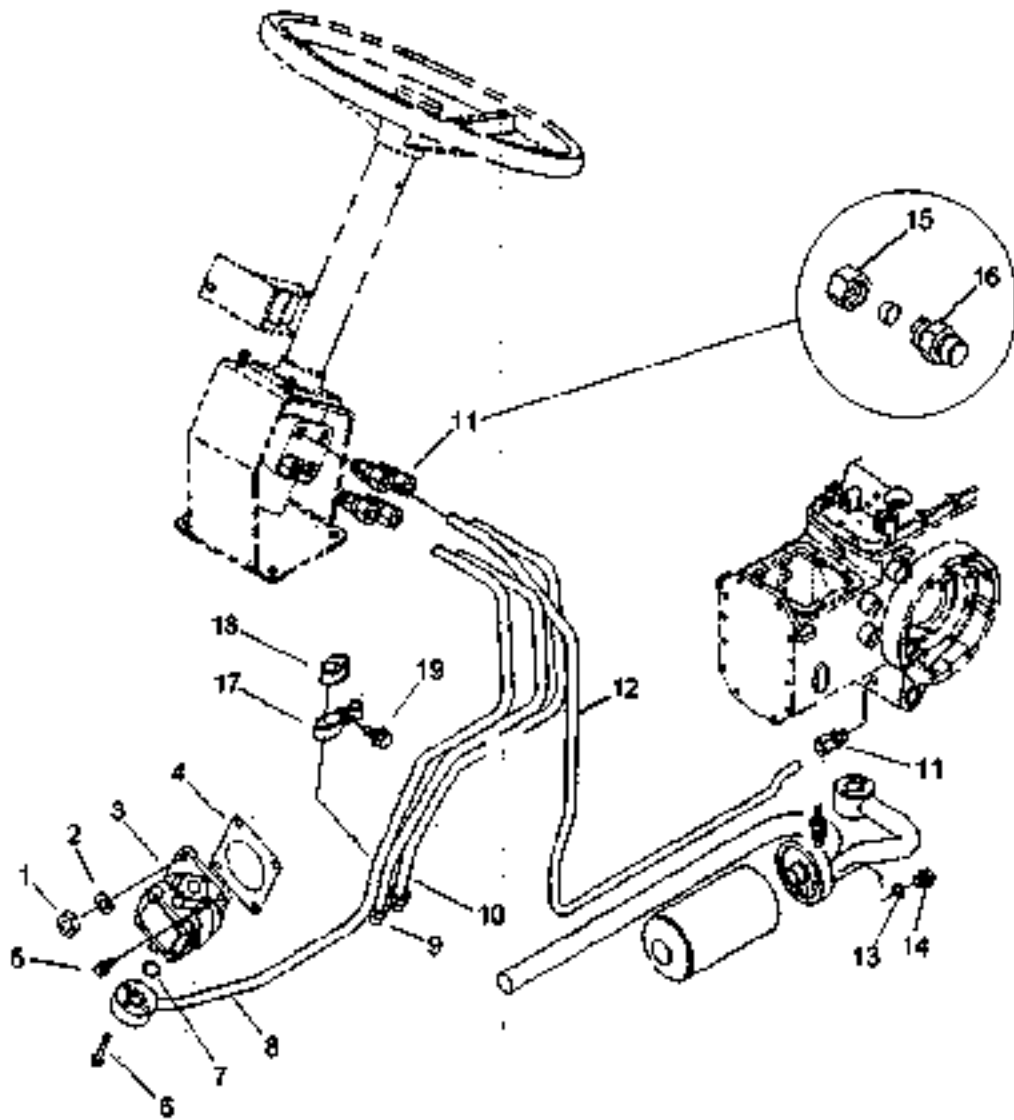

300 DTC/360 DTC

ITEM No.	LONG No.	VENDOR No.	DESCRIPTION	QTY.	
				300 DTC	360 DTC
1	N620013-S8		Nut, Hex (M8 x 1.25)	2	2
2	N630173-S8		Washer, Spring	2	2
3	LG2278	A1630221	Pump Slewing	1	1
4	LG2016	3A1823010	Packing Pump	1	1
5	LG1951	S153082033	Bolt Hex (M8 x 1.25 x 20)	2	2
6	LG1952	S153083533	Bolt Hex (M8 x 1.00 x 35)	3	3
7	LG1276	S801018010	O-Ring 17.8 x 2.4	1	1
8	LG2283	A1630241	Pipe P/S Pressure	1	1
9	LG2284	A1630242	Pipe P/S RH	1	1
10	LG2285	A1630243	Pipe P/S LH	1	1
11	LG1195	A1630144	Joint	5	5
12	LG4106	A1630383	Pipe P/S Drain	1	1
13	LG3367	A1823245	Seal Bonded	1	1
14	LG4169	A1822060	Plug PF 3/8	1	1
15	LG1457	A1630169	Sleeve	1	1
16	LG1798	A1630170	Nut Hex	1	1
17	LG2289	A1630247	Clamp Pipe	1	1
18	LG2276	A1630168	Rubber Isolator	1	1
19	LG1953	S155052033	Bolt Hex (M8 x 1.00 x 20)	1	1