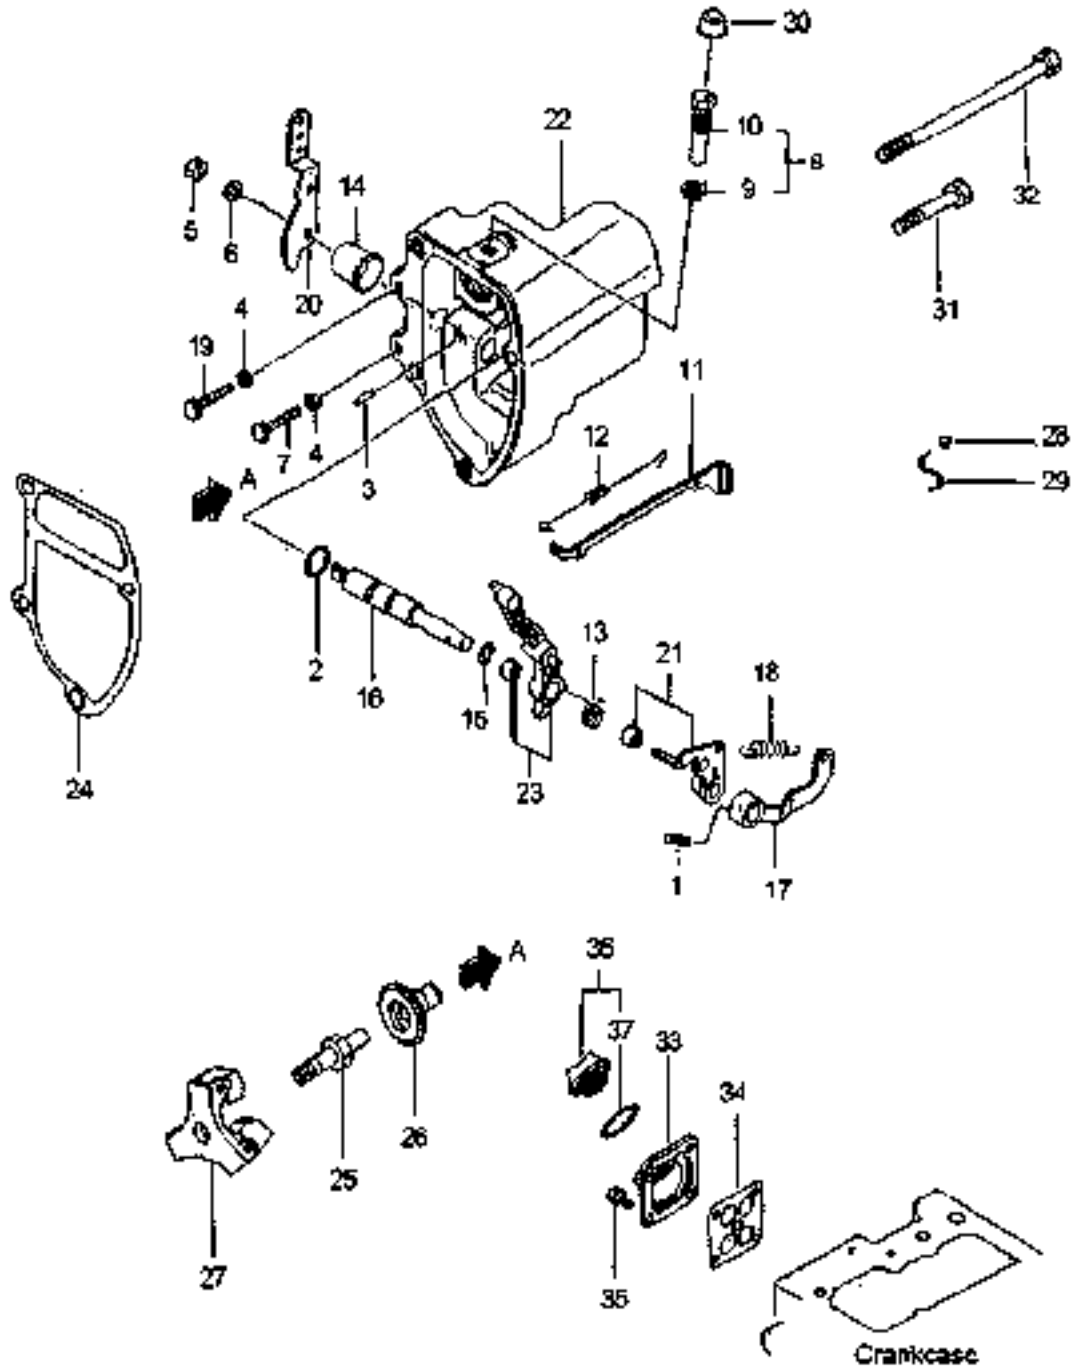

300 DTC

ITEM No	LONG No.	VENDOR No.	DESCRIPTION	QTY. 300 DTC
1-23	LG2490	31A63-55021	Case Assy, Governor	1
1	LG2735	F2850-03020	Pin, Spring	1
2	LG2736	F3150-01010	O-Ring	1
3	LG2737	K8712830	Pin, Grooved	1
4	LG2738	MF430004	Nut	2
5	LG2739	MF430725	Nut, Jam	1
6	LG2740	MF450405	Washer, Spring	1
7	LG2741	MM331-31701	Bolt, Speed Set	1
8	LG2742	30L63-00020	Screw Assy, Rack Set	1
9	LG2743	30L63-00600	Nut, Torque Set	1
10	LG2744	31A63-05601	Screw, Rack Set	1
11	LG2745	31A63-00400	Tie-Rod	1
12	LG2746	31A63-00500	Spring, Tie-Rod	1
13	LG2747	31A63-01400	Spring, Start	1
14	LG2748	31A63-01800	Cover, Governor	1
15	LG2749	31A63-02400	Shim, Governor Shaft	1
16	LG2750	31A63-02800	Shaft, Governor	1
17	LG2751	31A63-02700	Lever, Governor Spring	1
18	LG2752	31A63-03300	Spring, Governor	1
19	LG2753	31A63-07900	Bolt, Low Idle Set	1
20	LG2754	31A63-11301	Lever, Speed Control	1
21	LG2755	31A63-00071	Lever Assy, Tension	1
22	LG2756	31A63-22100	Case, Governor	1
23	LG2757	31A63-10090	Lever Assy, Governor	1
24	LG2758	31A63-12201	Gasket, Governor Case	1
25	LG2759	31A63-10305	Shaft, Sliding Sleeve	1
26	LG2760	31A63-20201	Sleeve, Sliding	1
27	LG2761	31A63-11061	Weight Assy, Governor	1
28	LG2762	MK992-00001	Metal	1
29	LG2763	MK993-00240	Wire	1
30	LG2764	MM433314	Cap, Torque Set	1
31	LG2601	F1035-08045	Bolt	3
32	LG2765	31A63-02300	Bolt, Governor Case	1
33	LG2766	MM435288	Oil, Inlet	1
34	LG2767	MM435229	Protector, Oil Inlet	1
35	LG2768	F1805-08018	Bolt, w/Washer	4
36	LG2789	MM300540	Cap Assy, Oil Filler	1
37	LG2770	MF520402	O-Ring	1