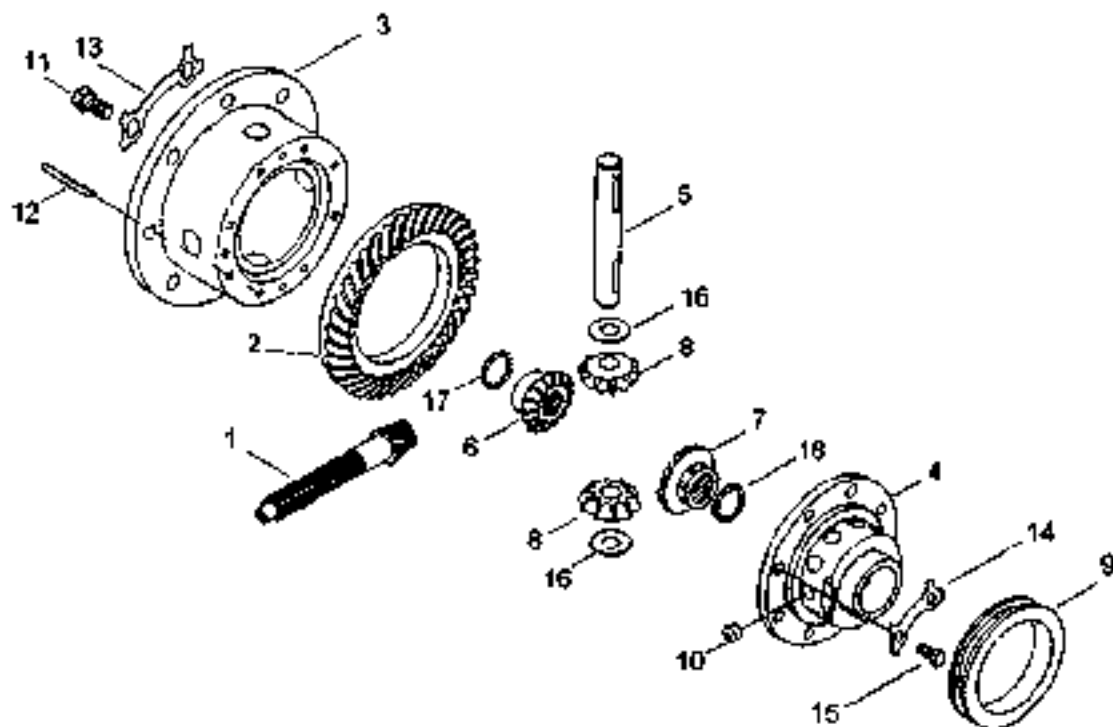

300 DTC/360 DTC

ITEM No.	LONG No.	VENDOR No.	DESCRIPTION	QTY.	
				300 DTC	360 DTC
1-18	LG2225	A1324088	Differential Assy.	1	1
1	LG2226	A1324089	Gear, Pinion 6T	1	1
2	LG2224	A1324022	Gear, Crown Ring 37T	1	1
3	LG3328	A1324081	Case, Diff. (1)	1	1
4	LG3329	A1324074	Case, Diff. (2)	1	1
5	LG3330	A1324076	Shaft (1)	1	1
6	LG3331	A1324081	Gear, Diff Side (LH)	1	1
7	LG3332	A1324082	Gear, Diff Side (RH)	1	1
8	LG3333	A1324050	Gear, Pinion Mate	2	2
9	LG3334	3A1324007	Hub, Diff-Lock	1	1
10	LG3335	3A1324014	Roller (12 x 1.5)	10	10
11	LG1924	A1324090	Bolt, Hex (M12 - 1.25 x 23)	8	8
12	N646981-SB		Pin, Spring	1	1
13	LG3336	3A1324012	Plate, Locking	4	4
14	LG1925	A1324079	Washer, Lock (2)	4	4
15	LG1926	S106082043	Bolt, Hex (M8 - 1.25 x 20)	8	8
16	LG1927	3A1970123	Washer, Thrust (M42.07 x 19.45 x 0.8)	2	2
17	LG1928	3A1970122	Washer, Thrust (M71.44 x 41.47 x 0.8)	1	1
18	LG1929	3A1324003	Washer, Thrust (LH) (M74 x 55 x 0.8)	1	1