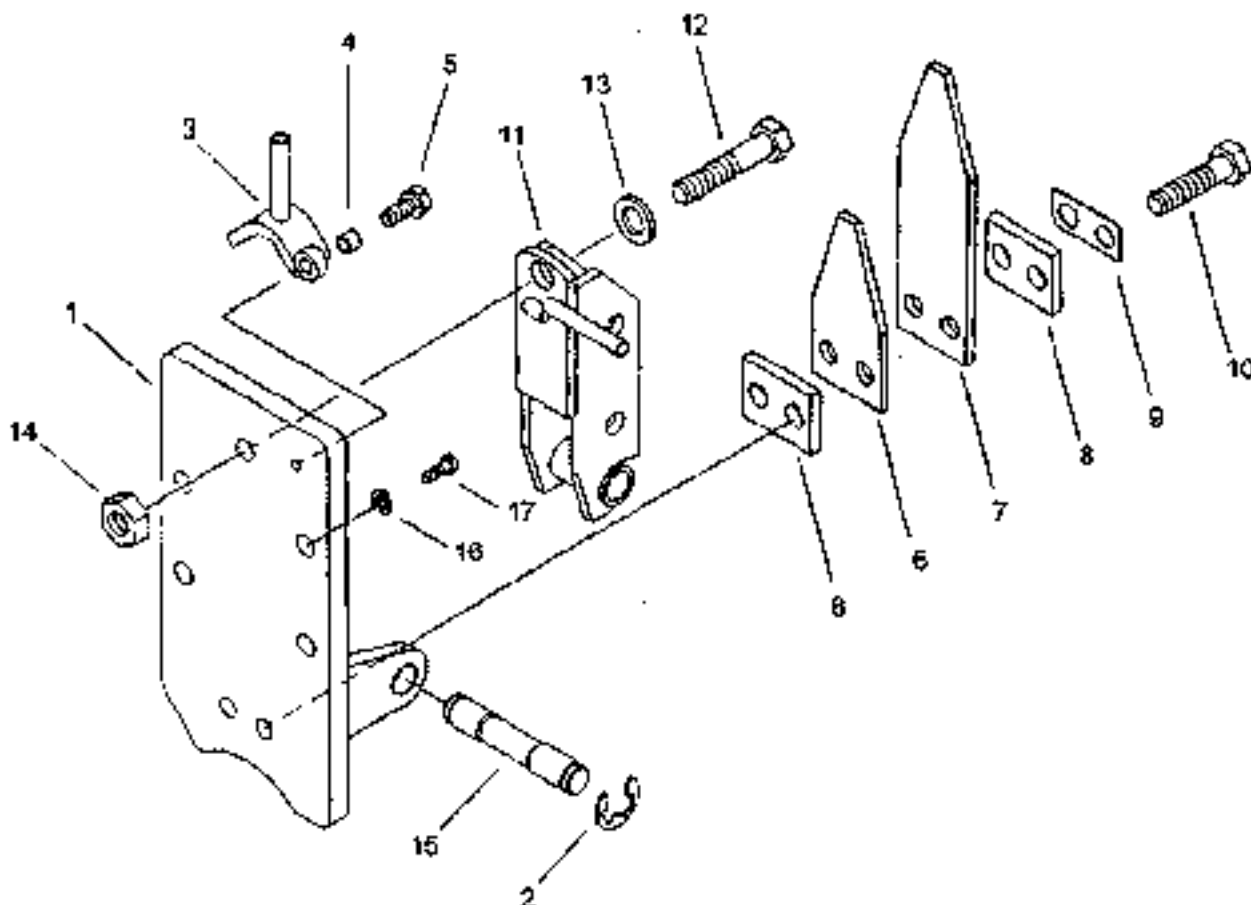

THREE POINT HITCH

300 DTC/360 DTC

ITEM No.	LONG No.	VENDOR No.	DESCRIPTION	QTY.	
				300 DTC	360 DTC
1-15	LG3401	A1828033	Bracket, Top Link	1	1
1	LG3402	A182034	Bracket	1	1
2	LG1972	S814015003	Ring, Snap	2	2
3	LG3784	3A1828010	Stop	1	1
4	LG3404	3A1828014	Collar	1	1
5	LG1962	S155082533	Bolt, Hex (M8 - 1.0)	1	1
6	LG3405	3A1828021	Spring, Leaf	1	1
7	LG3406	3A1828022	Spring, Leaf	1	1
8	LG3407	3A1828023	Plate	2	2
9	LG3408	3A1828024	Plate, Lock	1	1
10	500351		Bolt, Hex (M14 - 1.5 x 45)	2	2
11	LG3409	A1828035	Bracket	1	1
12	LG1973	S103167043	Bolt, Hex (M16 - 1.5 x 70)	1	1
13	N630072-S8		Washer	1	1
14	500394		Nut, Hex (M16 x 1.5)	1	1
15	LG1974	3A1828025	Pin	1	1
16	N630137-S8		Washer, Spring	4	4
17	500179		Bolt, Hex (M14 - 2.00 x 35)	4	4