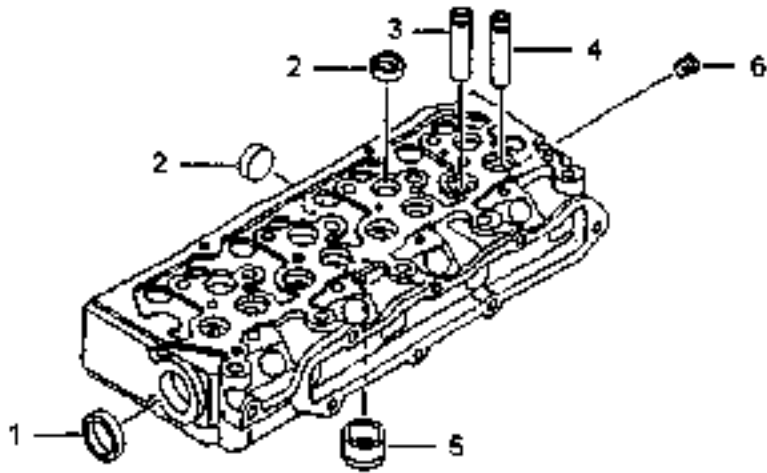

Notes

300 DTC/350 DTC

SECTION 3

ENGINE

300 DTC/360 DTC

ITEM No	LONG No.	VENDOR No.	DESCRIPTION	QTY.	
				300 DTC	360 DTC
1-6	LG2520	31A01-21060	Head Assy, Cylinder	1	-
1-6	LG2531	31A01-51040	Head Assy, Cylinder	-	1
1	LG2523	MD000245	Cap. Sealing	1	1
2	LG2524	MF665638	Cap. Sealing	7	7
3	LG2525	31A01-02500	Guide, Exhaust Valve	4	4
4	LG2526	31A01-02600	Guide, Inlet Valve	4	4
5	LG2527	31A03-01101	Jet, Combustion	4	4
-	LG2532	31A03-01600	Jet, Combustion	-	4
6	LG2528	MIS661140	Plug, Taper	1	1
7	LG2521	31A01-11100	Bolt, Cylinder Head	14	14
8	LG2529	31A01-33300	Gasket, Cylinder Head	1	1
9	LG2530	MM403470	Hanger, Engine	2	2
10	LG1827	F1805-10020	Bolt, w/Washer	2	2