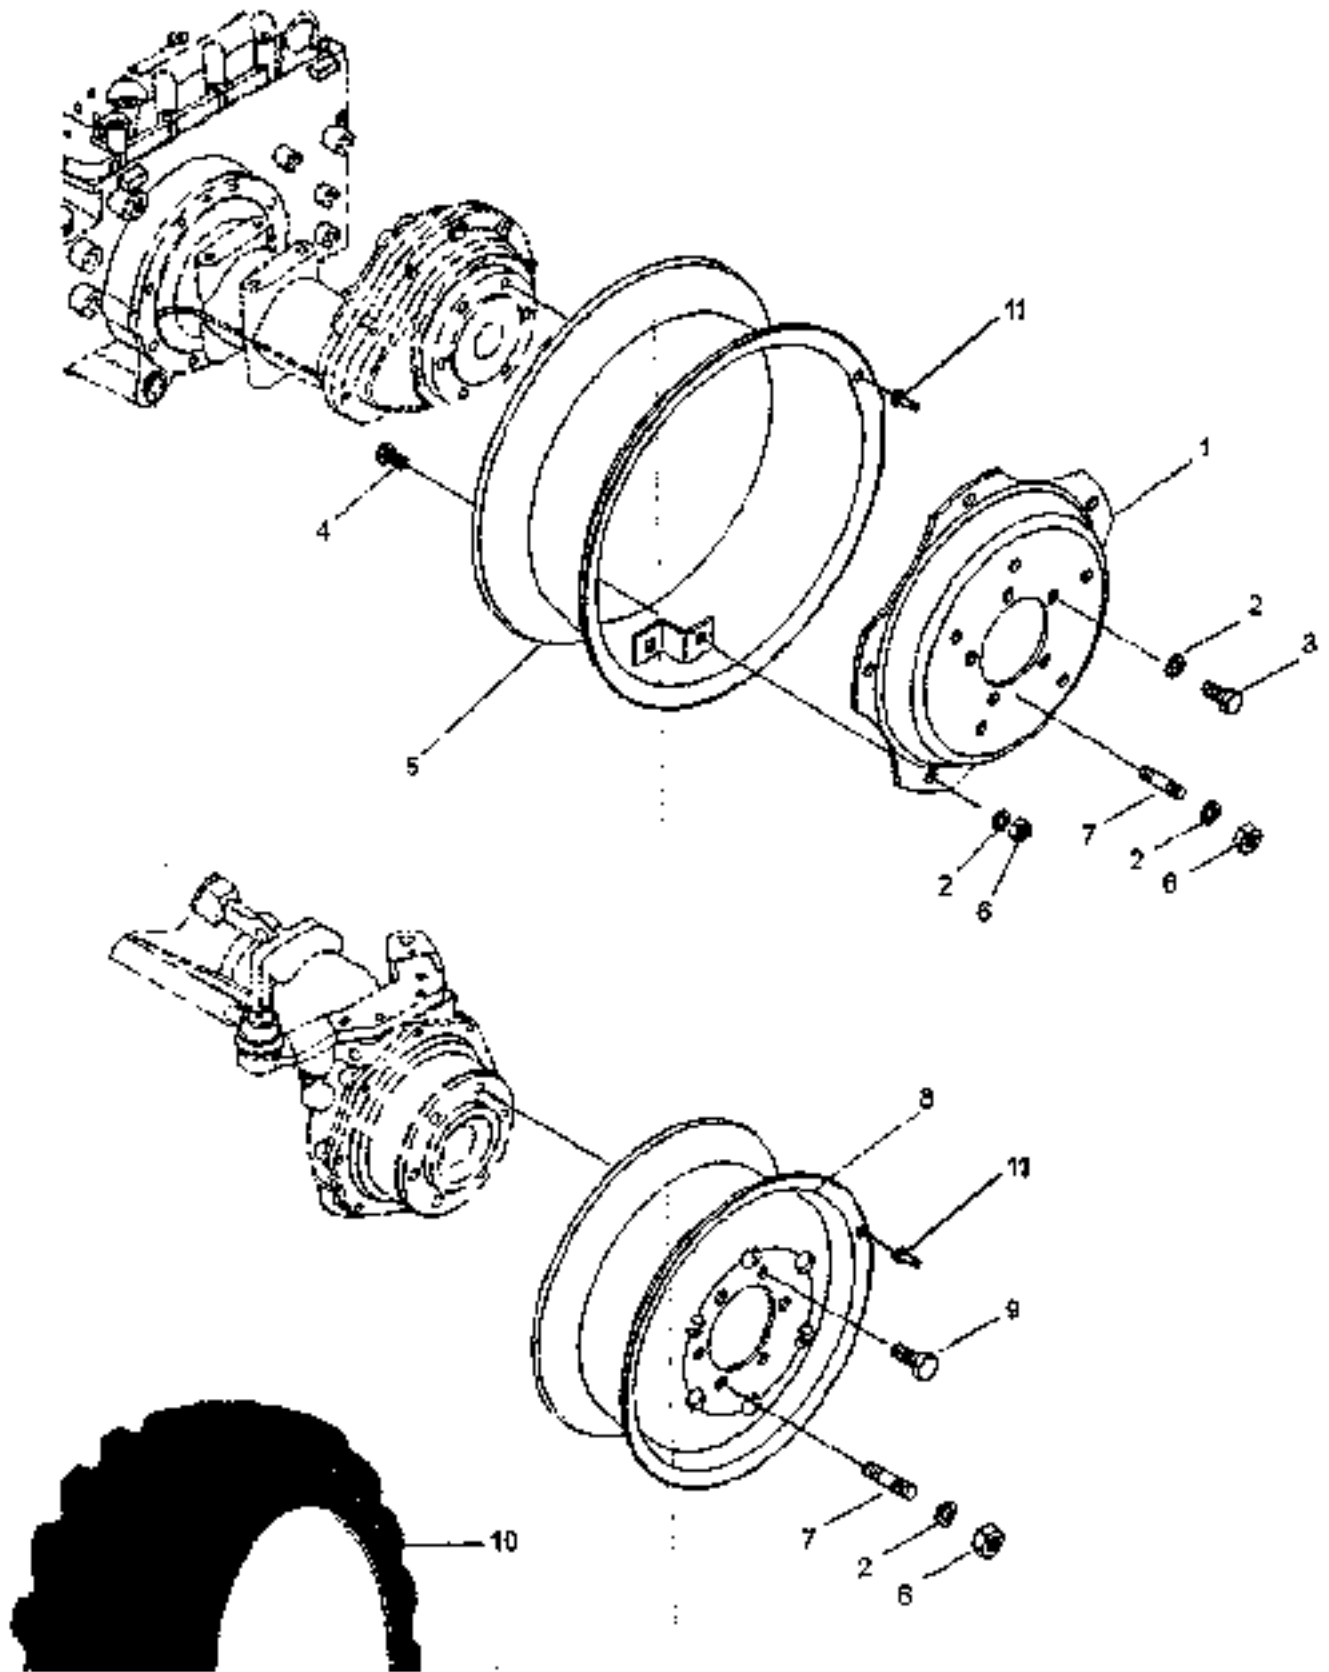

300 DTC/360 DTC

ITEM No	LONG No.	VENDOR No.	DESCRIPTION	QTY.	
				300 DTC	360 DTC
1	LG2777	A1490060	Disc, Rear	2	2
2	N530178-S36		Washer, Lock (M16)	24	24
3	500354		Bolt, (M16 - 1.5 x 30)	8	8
4	LG1885	3A1970077	Bolt, Wheel	8	8
5	902121		Rear Rim Assy	2	2
6	500394-S36		Nut, Reg. (M16 - 1.5)	16	16
7	LG1944	S167162523	Bolt, Stud (M16 - 1.5 x 25)	8	8
8	902147		Wheel Assy, Mod.	2	2
9	TX10663		Bolt, Lug Rear	8	8
10	902123		Tire, Industrial, Front (10 - 16.5)	2	2
-	902124		Tire, Industrial, Rear (420/70 - 24)	2	2
11	767044		Valve Stem	4	4