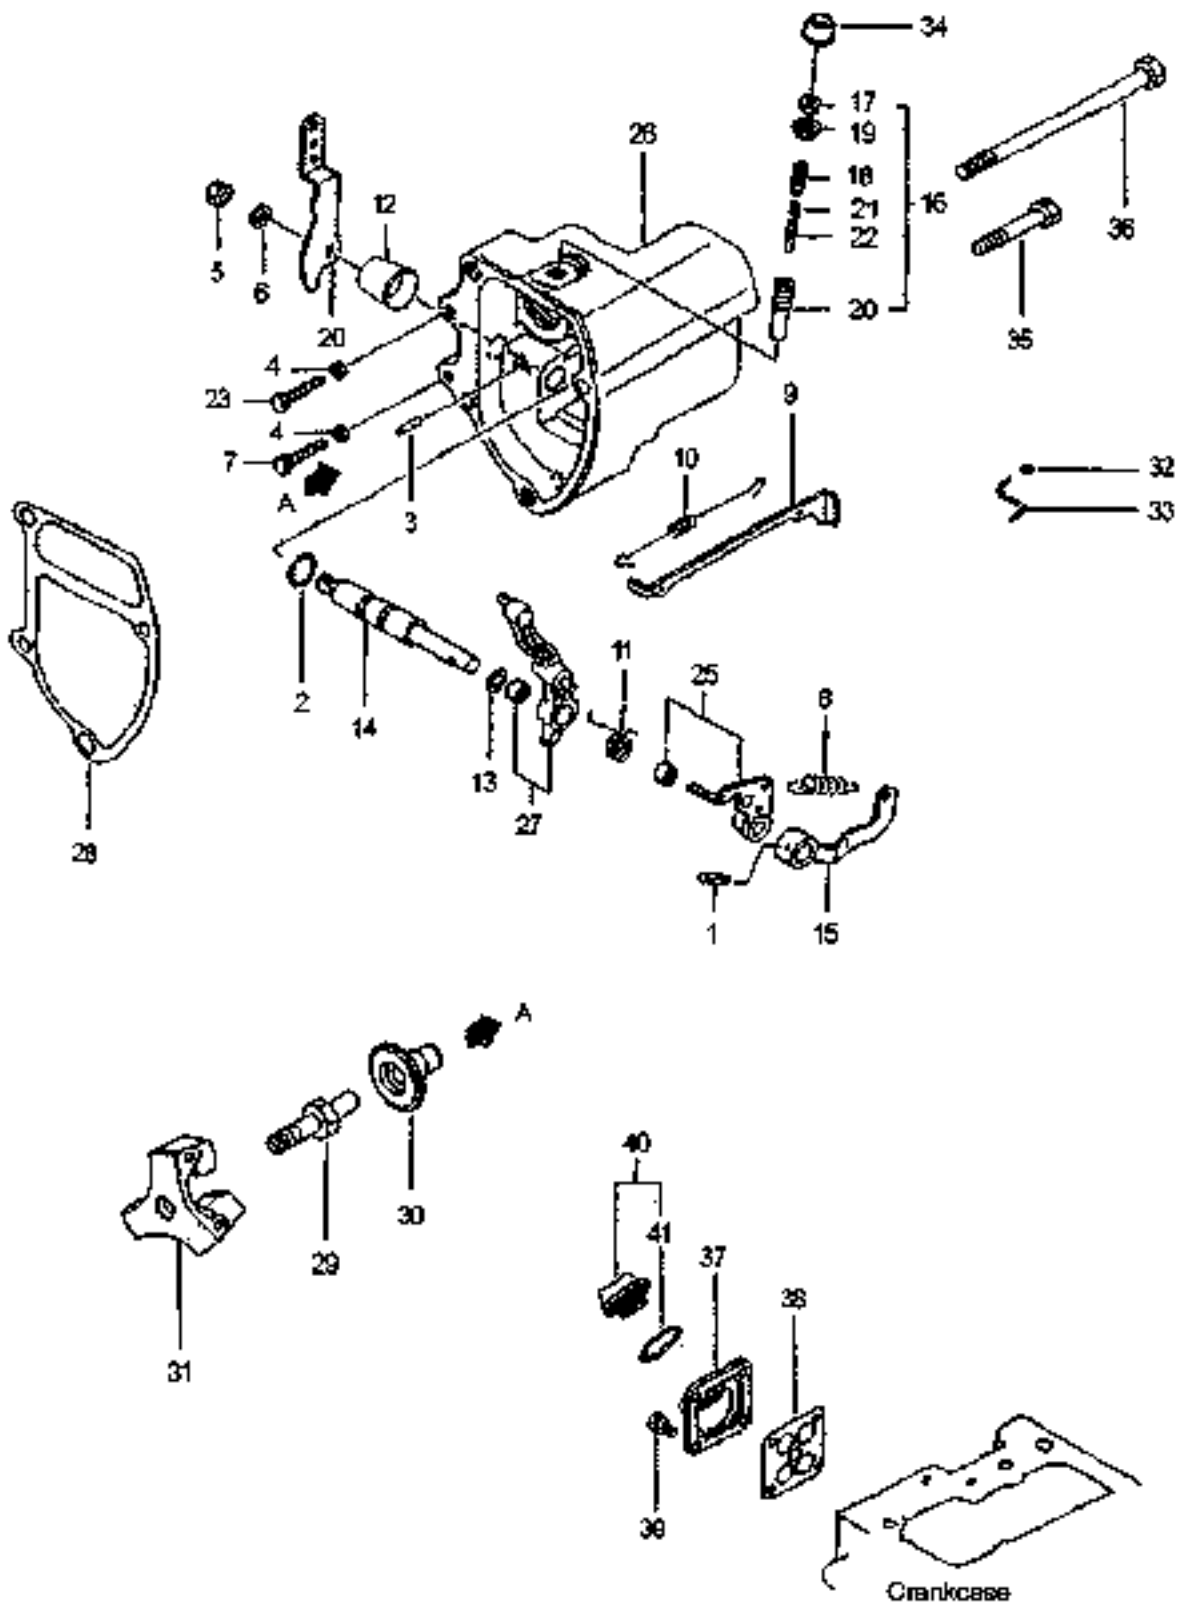

360 DTC

ITEM No	LONG No.	VENDOR No.	DESCRIPTION	QTY. 360 DTC
1-27	LG2771	31A63-09010	Case Assy, Governor	1
1	LG2735	F2850-03020	Pin, Ring	1
2	LG2736	F3150-01D10	O-Ring	1
3	LG2737	K8712830	Pin, Grooved	1
4	LG2738	MF430004	Nut	2
5	LG2739	MF430725	Nut, Jam	1
6	LG2740	MF450405	Washer, Spring	1
7	LG2741	MM331-31701	Bolt, Speed Set	1
8	LG2772	MM433673	Spring	1
9	LG2745	31A63-00400	Tie-Rod	1
10	LG2746	31A63-00500	Spring, Tie-Rod	1
11	LG2747	31A63-01400	Spring, Start	1
12	LG2748	31A63-01800	Cover, Governor	1
13	LG2749	31A63-02400	Shim, Governor Shaft	1
14	LG2750	31A63-02600	Shaft, Governor	1
15	LG2751	31A63-02700	Lever, Governor Spring	1
16	LG2773	31A63-04040	Spring Set, Torque	1
17	LG2774	MD000961	Nut	1
18	LG2775	MD019845	Screw, Adjusting	1
19	LG2778	MM433233	Nut, Special	1
20	LG2778	MM434542	Case, Torque Spring	1
21	LG2779	MM435203	Spring, Torque	1
22	LG2780	31A63-04200	Stopper, Spring	1
23	LG2753	31A63-07900	Bolt, Low Idle Set	1
24	LG2754	31A63-11301	Lever, Speed Control	1
25	LG2755	31A63-00071	Lever Assy, Tension	1
26	LG2756	31A63-22100	Case, Governor	1
27	LG2757	31A63-10090	Lever Assy, Governor	1
28	LG2758	31A63-12201	Gasket, Governor Case	1
29	LG2759	31A63-10305	Shaft, Sliding Sleeve	1
30	LG2760	31A63-20201	Sleeve Sliding	1
31	LG2781	31A63-11051	Weight Assy, Governor	1
32	LG2782	MK992-00001	Metal	1
33	LG2783	MK993-00240	Wire	1
34	LG2784	MM433614	Cap, Torque Set	1
35	LG2601	F1035-08045	Bolt	3
36	LG2785	31A63-02300	Bolt	1
37	LG2786	MM435288	Oil Inlet	1
38	LG2787	MM435249	Protector, Oil Inlet	1
39	LG2788	F1805-06018	Bolt, w/Washer	4
40	LG2789	MM300540	Cap Assy, Oil Filler	1
41	LG2770	MF520402	O-Ring	1