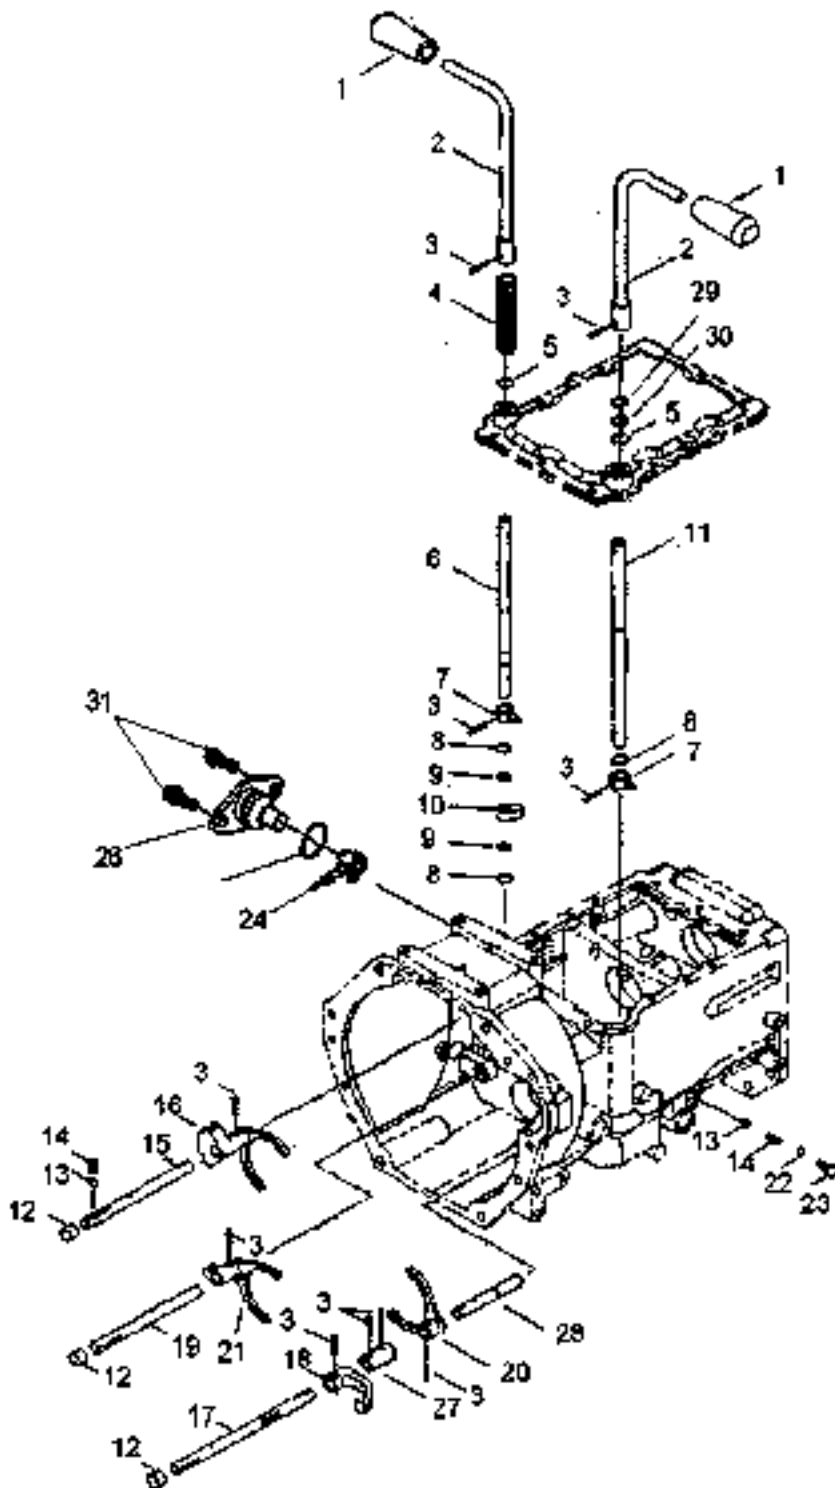

Item No.	LONG No.	VENDOR No.	DESCRIPTION	QTY.	
				300 DTC	360 DTC
1	LG2472	A1970275	Grip	2	2
2	LG2216	A1292126	Hand Lever, Change	2	2
3	N64663-S8		Pin, Spring (M6 x 25)	10	10
4	LG2218	A1292129	Spring	1	1
5	LG1293	S601016010	O-Ring P16 (20 x 2.4)	2	2
6	LG2192	A1290102	Lever, Main Change	1	1
7	LG2190	A1290100	Arm, Main 1st	2	2
8	N661212-S		Ring, Snap (M16 x 1)	3	3
9	LG2038	A0680026	Shim (M25 x 16 x 4.2)	6	6
10	LG2189	A1290098	Adaptor	1	1
11	LG2191	A1290101	Lever, F-R	1	1
12	LG1026	3A1290009	Cap, Rail	3	3
13	LG1707	A20063390	Ball, Shifter Fork	2	2
14	LG1489	3A1290011	Spring	2	2
15	LG2193	A1290104	Rail, Main 1st	1	1
16	LG2185	A1290093	Fork, Main 1st	1	1
17	LG2198	A1290116	Rail, F-R	1	1
18	LG2196	A1290108	Adaptor, F-R	1	1
19	LG2195	A1290106	Rail, Main 2nd	1	1
20	LG3326	A1290155	Fork, F-R	1	1
21	LG2189	A1290094	Fork, Main 2nd	1	1
22	LG1392	S601010A10	O-Ring P10A (10 x 2.4)	1	1
23	LG1921	A1291145	Bolt, Rail (M12 - 1.75 x 23)	1	1
24	LG2186	A1290097	Arm, Main 2nd	1	1
25	LG1395	A10263360	Copper, Washer (M20 x 26 x 1.0)	1	1
26	LG1922	A1290103	Bolt, Arm Shaft	1	1
27	LG2199	A1290117	Adaptor, F-R	1	1
28	LG2197	A1290111	Rail, F-R 2nd	1	1
29	LG1923	S814015001	Ring, Snap (E) S (15 x 1.5)	1	1
30	N630072-S8		Washer, Plain F-RD	1	1
31	LG1862	S154102033	Bolt w/Washer	2	2