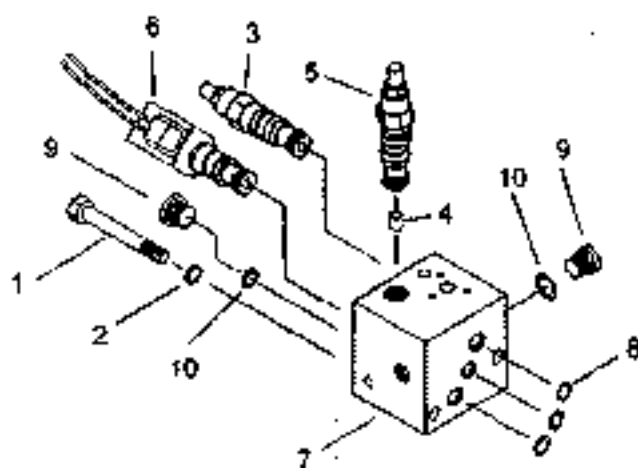

300 DTC/360 DTC

ITEM No.	LONG No.	VENDOR No.	DESCRIPTION	QTY.	
				300 DTC	360 DTC
1	LG1957	S107109043	Bolt, Hex (M10 - 1.25 x 90)	2	2
2	N630174-S8		Washer, Spring	2	2
3-10	LG3387	A1822065	PTO Valve Assy	1	1
3	LG3388	A1822020	Valve, Sequence	1	1
4	LG3389	A1822057	Orifice	1	1
5	LG3390	A1822021	Valve, Reducing	1	1
6	LG3391	A1822061	Valve, Solenoid	1	1
7	LG3392	A1822063	Block, Independent PTO Valve	1	1
8	LG2500	S801010011	O-Ring	3	3
9	LG1958	A1822064	Plug	2	2
10	LG1488	S801011010	O-Ring	2	2
11	LG3393	A1822068	Pressure Conn. Valve	1	1