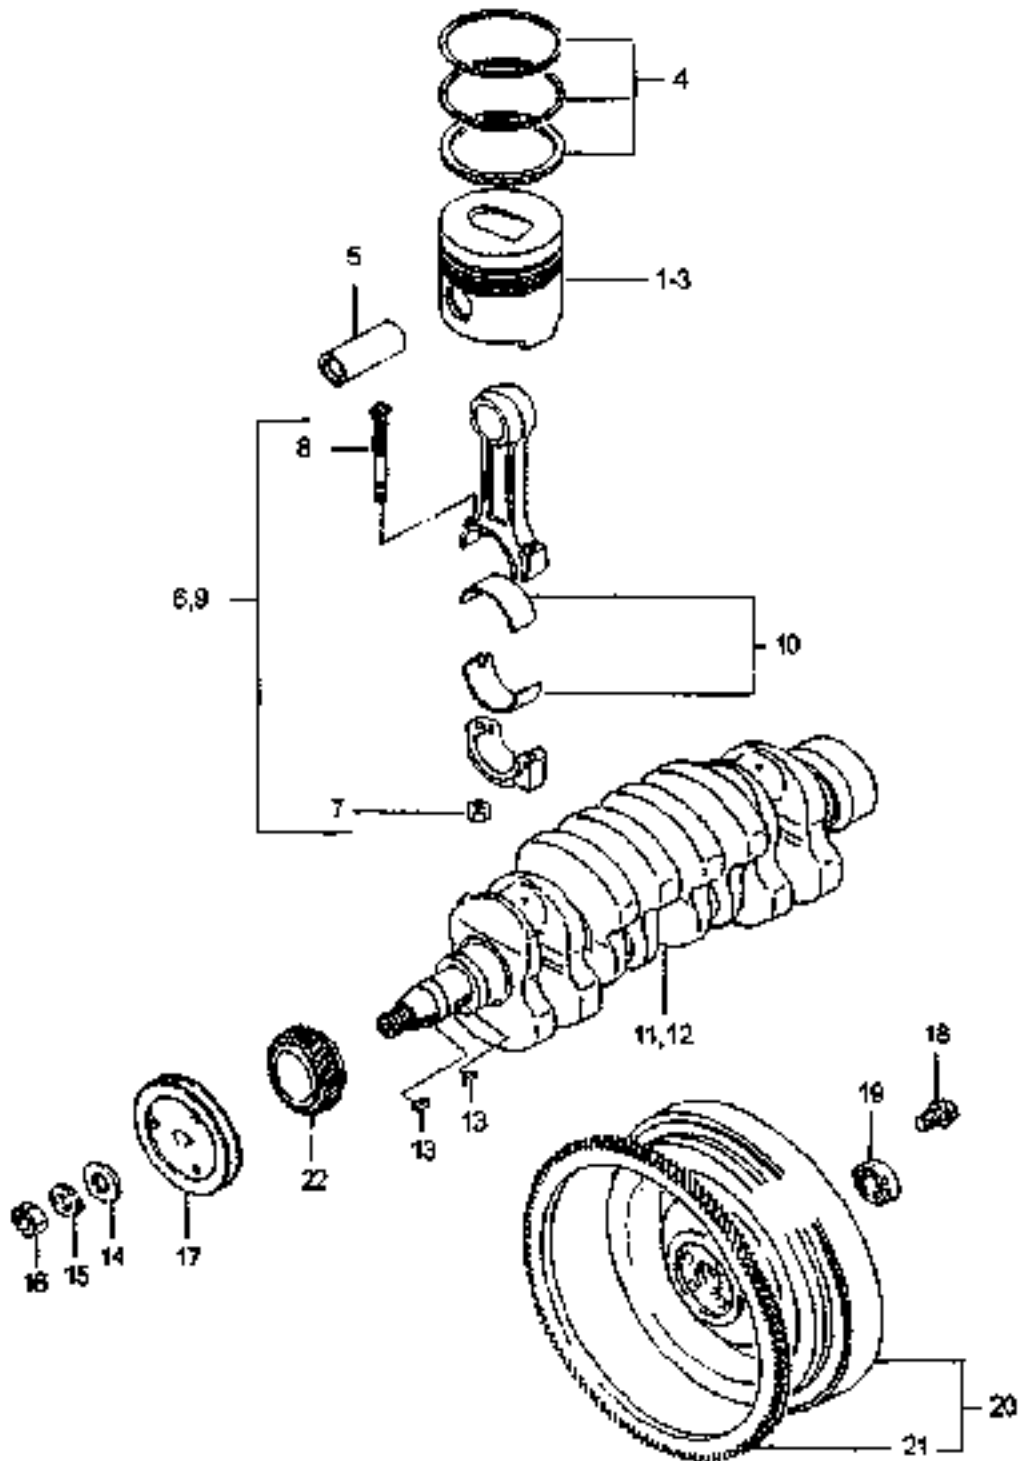

300 DTC/360 DTC

ITEM No	LONG No.	VENDOR No.	DESCRIPTION	QTY.	
				300 DTC	360 DTC
1	LG2613	31A17-11100	Piston - (Std.)	4	4
2	LG2614	31A17-11200	Piston - (.25)	4	4
3	LG2615	31A17-11300	Piston - (.50)	4	4
4	LG2616	MM433921	Ring Set, Piston - (Std.)	4	4
-	LG2617	MM433922	Ring Set, Piston - (.25)	4	4
-	LG2618	MM433923	Ring Set, Piston - (.50)	4	4
5	LG2619	31A17-10600	Pin, Piston	4	4
6	LG2620	31A19-10021	Rod Assy, Connecting	4	-
7	LG2621	MD006704	Nut, Connecting Rod	8	8
8	LG2622	MD021105	Bolt, Connecting Rod	8	8
9	LG2623	31A19-01021	Rod Assy, Connecting	-	4
10	LG2624	MM437305	Metal Set, Con-Rod - (Std.)	4	4
-	LG2625	30A19-00010	Metal Set, Con-Rod - (.25)	4	4
-	LG2626	30A19-00020	Metal Set, Con-Rod - (.50)	4	4
-	LG2627	30A19-00030	Metal Set, Con-Rod - (.75)	4	4
11	LG2628	31A20-00102	Crankshaft	1	-
12	LG2629	31A20-00200	Crankshaft	-	1
13	LG2630	MF476215	Key, Woodruff	2	2
14	LG2630	MF450010	Washer, Plain	1	1
15	500215	MF450410	Washer, Spring (M18)	1	1
16	LG2632	MF430126	Nut (M18 - 1.5)	1	1
17	LG2633	31A20-22100	Pulley, Crankshaft	1	1
18	LG2634	MD962231	Bolt, Drive Plate	4	4
19	LG2635	MD002613	Bearing, Ball	1	1
20	LG2636	31A21-01070	Flywheel Sub Assy	1	1
21	LG2637	MD024812	Gear, Ring	1	1
22	LG2638	31A23-01302	Gear, Crankshaft	1	1