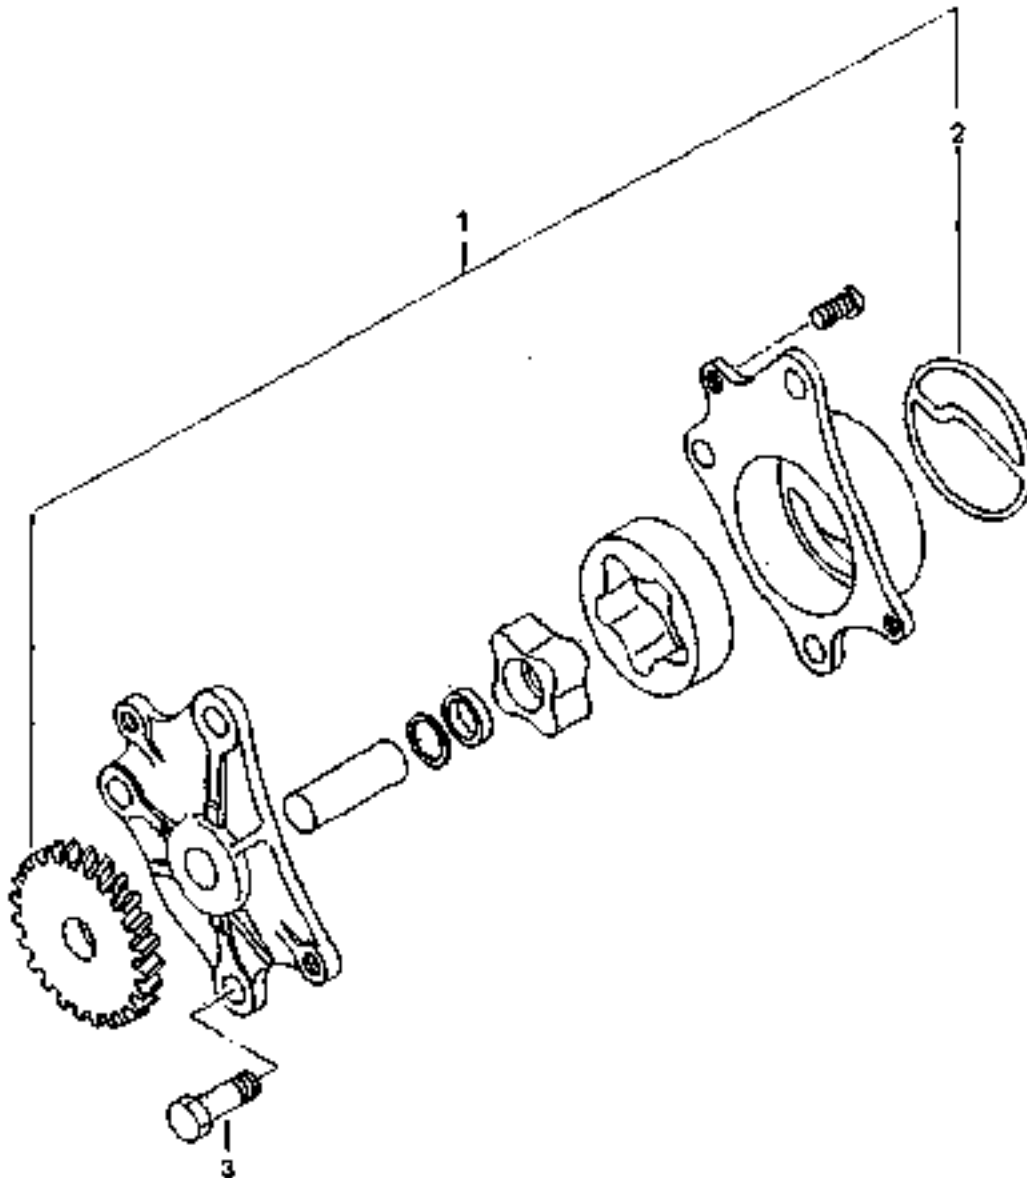

ITEM No.	LONG No.	VENDOR No.	DESCRIPTION	QTY.	
				300 DTC	360 DTC
1-3	LG2553	31A35-30010	Pump Assy, Oil	1	1
2	LG2554	31A35-02300	Packing, Body	1	1
3	LG2555	F1035-08022	Bolt	3	3

Note: The shaft, inner rotor and gear which are force fitted to each other are not to be supplied individually.