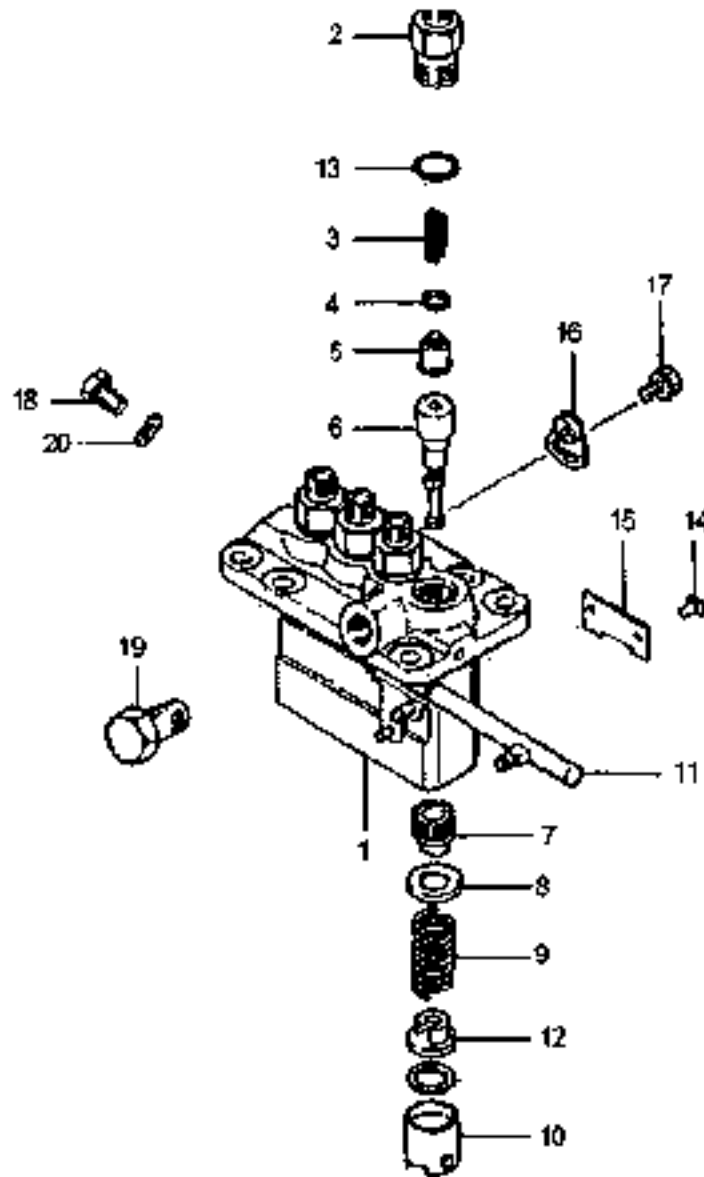

300 DTC/360 DTC

ITEM No	LONG No.	VENDOR No.	DESCRIPTION	QTY.	
				300 DTC	360 DTC
1-22	LG3088	31A65-20041	Pump Assy, Fuel Injection	1	-
1-22	LG3089	31A65-21040	Pump Assy, Fuel Injection	-	1
1	LG3117	47X01-04200	Housing Sub Assy	1	1
2	LG3118	MM501507	Holder, Delivery	4	4
3	LG3119	MM501385	Spring, Delivery	4	4
4	LG3120	MM5011856	Gasket, Delivery	4	4
5	LG3121	47X01-04300	Valve Sub Assy	4	-
-	LG3139	47X01-07700	Valve Sub Assy	-	4
6	LG3122	47X01-04400	Element Sub Assy	4	4
7	LG3123	MM500229	Sleeve, Control	4	4
8	LG3124	MM501038	Seat, Spring Upper	4	4
9	LG3125	MM500360	Spring, Plunger	4	4
10	LG3126	MM500230	Tappet Sub Assy	4	4
11	LG3127	MM501255	Rack Assy, Control	4	4
12	LG3128	MM500316	Seat, Spring Lower	4	4
13	LG3129	MM500436	O-Ring	4	4
14	LG3130	MM500231	Pin, Tappet Guide	4	4
15	LG3131	MM500232	Plate	2	2
16	LG3132	MM514109	Plate, Adjusting	3	3
17	LG3133	MM514195	Bolt, Washer Head	3	3
18	LG3134	MM501152	Screw, Air Bleeder	1	1
19	LG3135	MM500100	Screw, Hollow	1	1
20	LG3136	MM500578	Washer, Plate	1	1