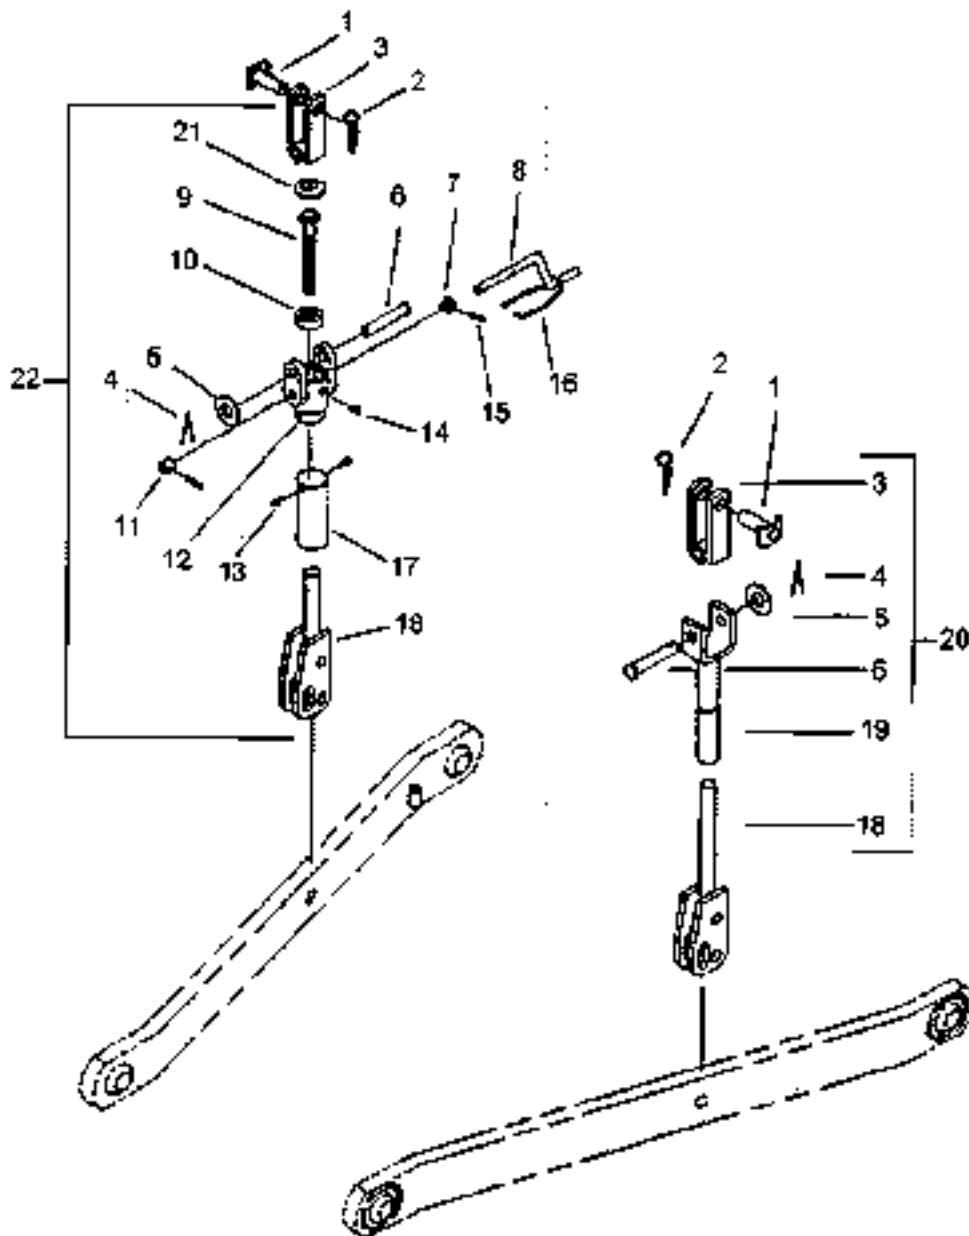

300 DTC/360 DTC

ITEM No	LONG No.	VENDOR No.	DESCRIPTION	QTY.	
				300 DTC	360 DTC
1	LG1995	3A1896058	Pin, Lift Rod	2	2
2	LG1991	3A1970091	Pin, Hair	2	2
3	LG3451	3A1896035	Joint, Lift Rod	2	2
4	N642590-S8		Pin, Cotter	2	2
5	N630072-S8		Washer, Plain	2	2
6	LG1996	3A1896038	Pin, Clevis	2	2
7	LG3452	3A1896049	Gear, Pinion	1	1
8	LG3453	3A1896048	Handle	1	1
9	LG3454	A1896206	Gear, Lift Rod	1	1
10	LG3455	A1896208	Bearing, Thrust	1	1
11	LG3456	3A1896050	Collar	2	2
12	LG3457	A1896207	Case, Gear	1	1
13	LG1998	S1510612.33	Bolt, Hex (M6 - 1.0)	2	2
14	LG1266	3A1970069	Nipple, Grease	1	1
15	S00340		Pin, Spring	2	2
16	LG1999	3A1896051	Pin, Handle Stop	1	1
17	LG3458	A1896209	Cover	1	1
18	LG3459	A1896204	Rod, Lower Lift	2	2
19	LG3460	A1896205	Rod, Upper Lift	1	1
20	LG2454	A1896202	Lift Rod Assy (LH)	1	1
21	LG1997	3A1970095	Plug Expansion	1	1
22	LG2455	A1896203	Lift Rod Assy (RH)	1	1