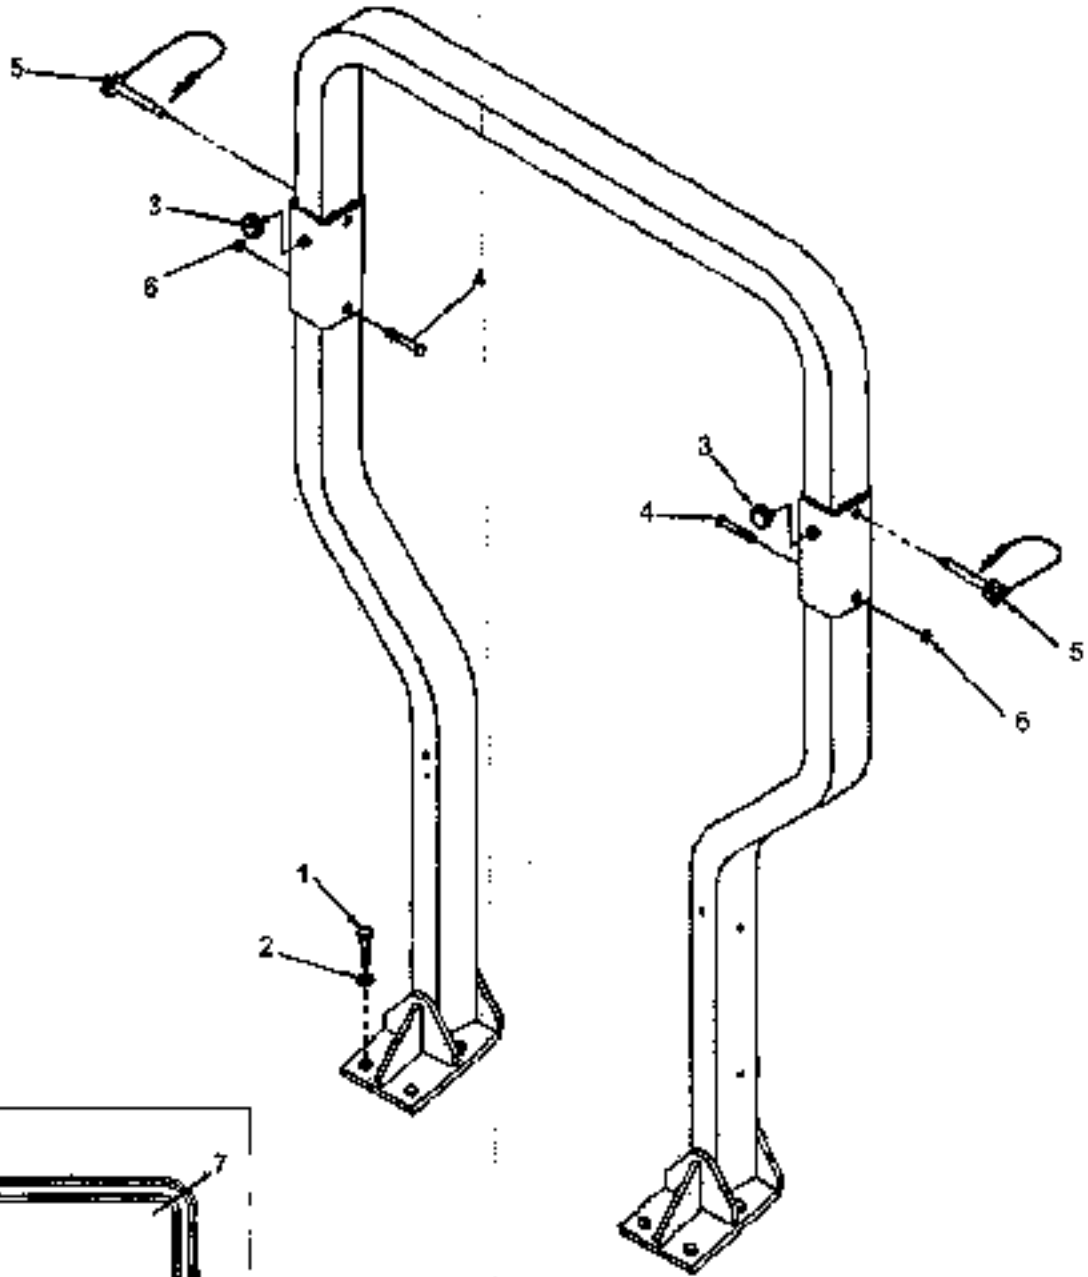

ROLLOVER PROTECTION STRUCTURE (LONGAGRIBUSINESS)

300 DTC/360 DTC

ITEM No	LONG No.	VENDOR No.	DESCRIPTION	QTY.	
				300 DTC	360 DTC
1	LG4087	A1896473	Bolt (M14x2.00x40)	8	8
2	34811S8		Washer, Lock (5/8)	8	8
3	902479		Knob, Male (5/16-18x00.75)	2	2
4	304940S8		Bolt (HH 1/2-13x3.50) GR5	2	2
5	902480		H-Pin, Lock (0.50x3.50x8.00)	2	2
6	34423S8		Nut (1/2-13) Prevailing Torque	2	2
7	905689		Flasher Light, Amber-Amber	2	2
-			Bulb, Replacement (12v-#1156)	2	2
-	789903		Lens, Amber	4	4
-	799904		"O"-Ring	4	4
8	64000000		Loom, Spill (1/4)	2	2
9	34909-S8		Washer, Star Lock (1/2)	2	2
10	789920		Male Spade Terminal (1/4)	2	2
11	789921		Female Spade Terminal (1/4)	2	2