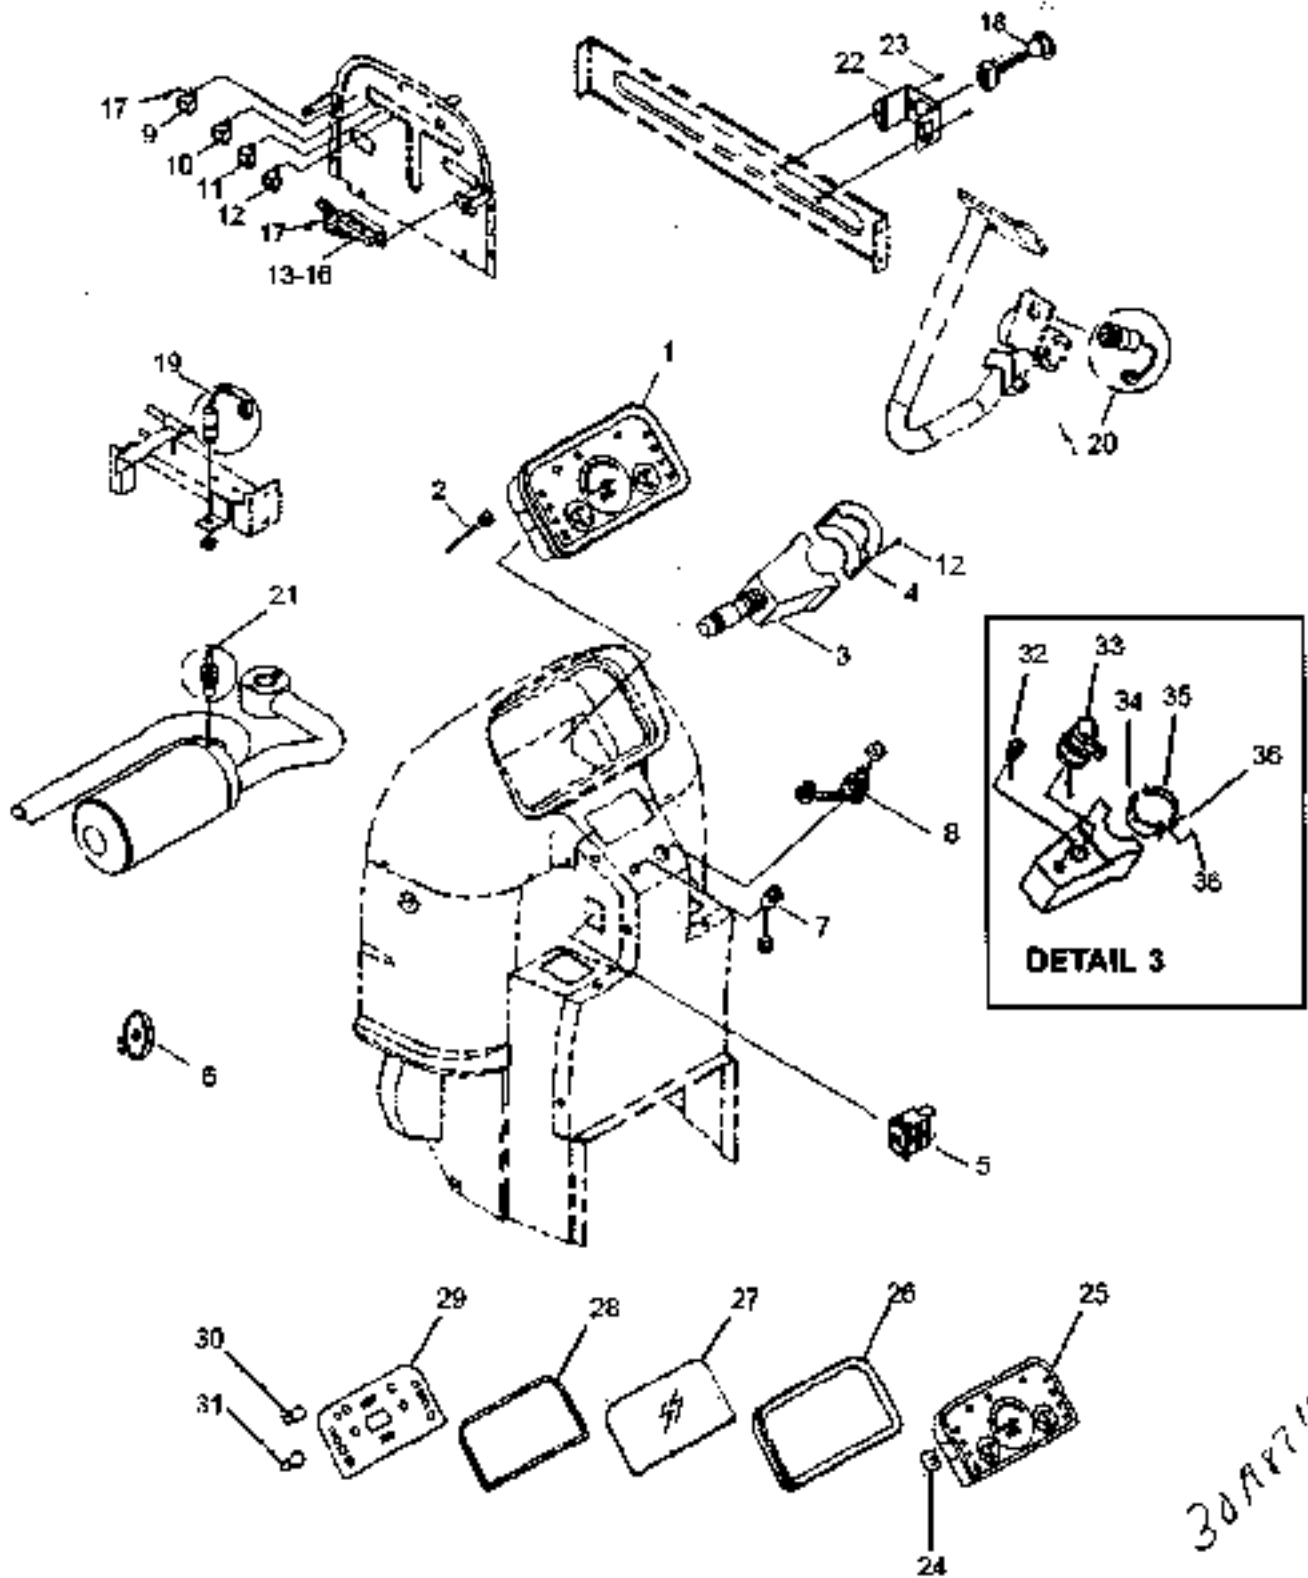

300 DTC/360 DTC

300 DTC/360 DTC

ITEM No	LONG No.	VENDOR No.	DESCRIPTION	QTY.	
				300 DTC	360 DTC
1	LG2333	A1750126	Instrument Panel Assy.	1	1
2	LG2337	A1750166	Cable, Tachometer	1	1
3	LG4176	A1750177	Steering Column Switch Assy.	1	1
4	LG2336	A1750153	Cover, Comb. Switch	1	1
5	LG3382	A1750161	Switch, Emergency	1	1
6	LG3954	A1730121	Horn Assy.	1	1
7	LG2335	A1750152	Switch, PTO Selector	1	1
8	LG1498	A5001132	Key Switch Assy	1	1
9	LG1379	Q1800011	Glow Relay Assy.	1	1
10	LG4056	Q1800017	Timer, Glow	1	1
11	LG3363	Q1800014	Relay, Start	1	1
12	LG1088	A30G0005	Unit, Signal	1	1
13	LG2332	A1750124	Fuse Box Assy.	1	1
14	LG2043	A0751005	Fuse 10 AMP	3	3
15	LG2044	A0751006	Fuse 15 AMP	4	4
16	LG2045	A0751007	Fuse 20 AMP	2	2
17	LG1917	S156061643	Bolt-Hex. (M6-1.0x16)	6	6
18	LG2330	A1750171	Connector, 7-Pole	1	1
19	LG1614	A1750173	Switch, Brake	1	1
20	LG2330	A1750174	Switch, Start/PTO	1	1
21	LG3607	A1750175	Hyd., Sensor Assy.	1	1
22	LG4948	A1760267	Bracket, 7-Pole	1	1
23	LG1918	S156061643	Bolt, Hex w/Washer (M6 x 16)	4	4
24	LG4098	A1760139	Bracket, Panel	2	2
25	LG4097	A1760200	Meter Panel Assy.	1	1
26	LG4089	A1750127	Hood, Panel	1	1
27	LG4100	A1750128	Window Glass, Panel	1	1
28	LG4101	A1760137	Packing, Panel	1	1
29	LG4102	A1760193	PCB Circuit Panel	1	1
30	LG3378	A1750140	Bulb, (12v, 1.4w)	6	6
31	LG3379	A1750141	Bulb, (12v, 3.4w)	6	6
32	LG4177	A1750179	Switch, Horn	1	1
33	LG4178	A1750180	Switch, Combination	1	1
34	LG4179	A1750181	Clamp, Half-Switch	1	1
35	LG4180	A1750182	Clamp, Half-Column	1	1
36	LG4181	S226401211	Screw (M4-0.7x12)	1	1