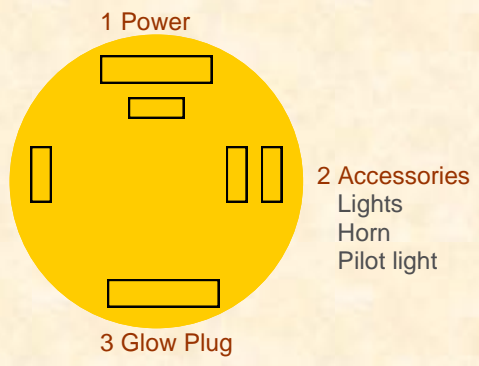

# MASSEY FERGUSON 35 WIRING DIAGRAM DIESEL 3 CYLINDER WITH DYNAMO (GENERATOR)

# MASSEY FERGUSON 35 WIRING DIAGRAM DIESEL 3 CYLINDER WITH ALTERNATOR

- 4mm wire
- 4mm wire
- 2.5mm wire
- 2.5mm wire
- 2.5mm wire