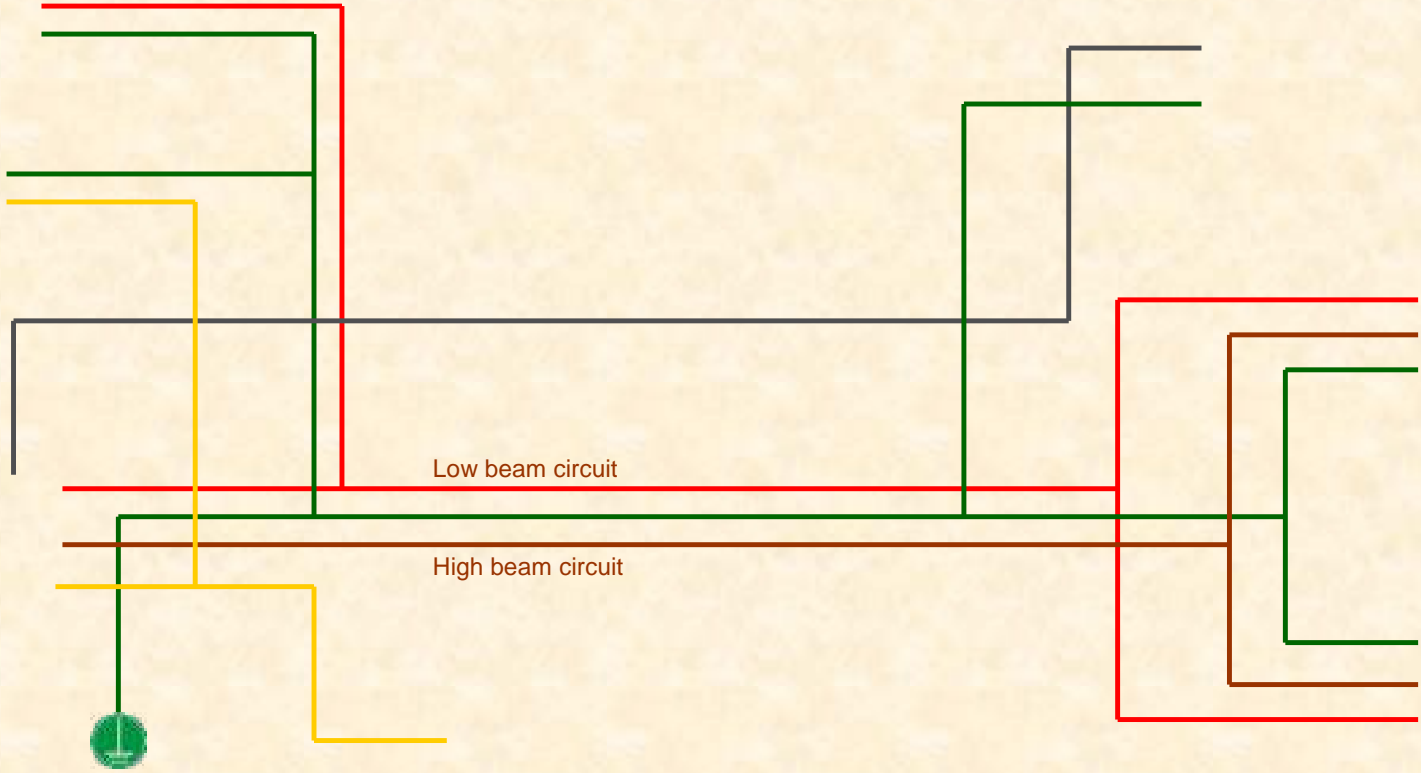

# MASSEY FERGUSON 35 WIRING DIAGRAM DIESEL 3 CYLINDER WITH DYNAMO (GENERATOR)

# MASSEY FERGUSON 35 WIRING DIAGRAM DIESEL 3 CYLINDER WITH ALTERNATOR

- 4mm wire
- 4mm wire
- 2.5mm wire
- 2.5mm wire
- 2.5mm wire

# MASSEY FERGUSON 35 WIRING DIAGRAM LIGHTS & HOOPER CIRCUITS