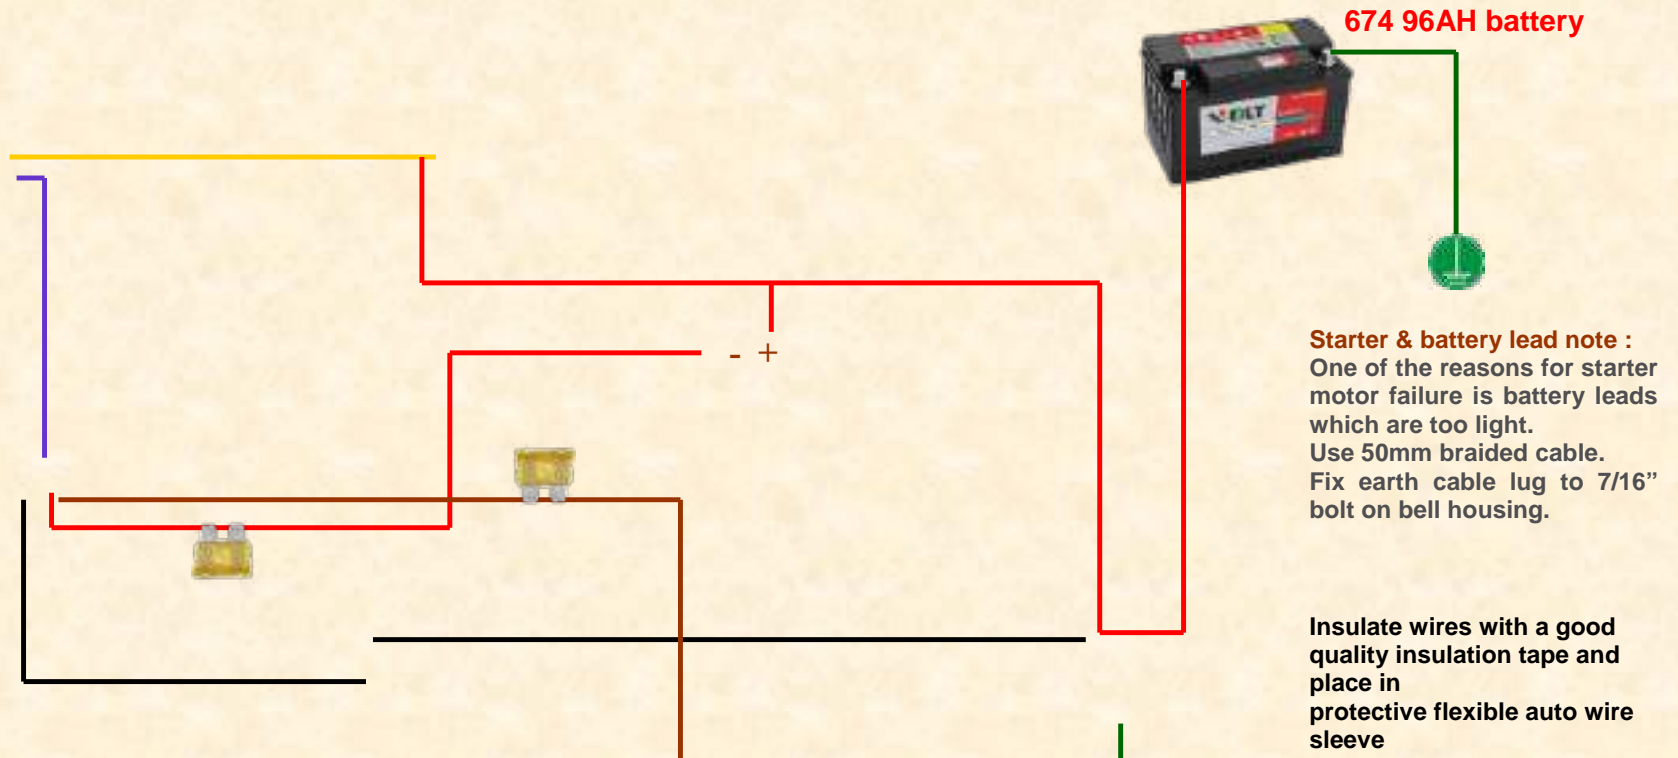

# MASSEY FERGUSON 35 WIRING DIAGRAM DIESEL 3 CYLINDER WITH DYNAMO (GENERATOR)

# MASSEY FERGUSON 35 WIRING DIAGRAM DIESEL 3 CYLINDER WITH ALTERNATOR

- 4mm wire
- 4mm wire
- 2.5mm wire
- 2.5mm wire
- 2.5mm wire

# MASSEY FERGUSON 35 WIRING DIAGRAM LIGHTS & HOOPER CIRCUITS