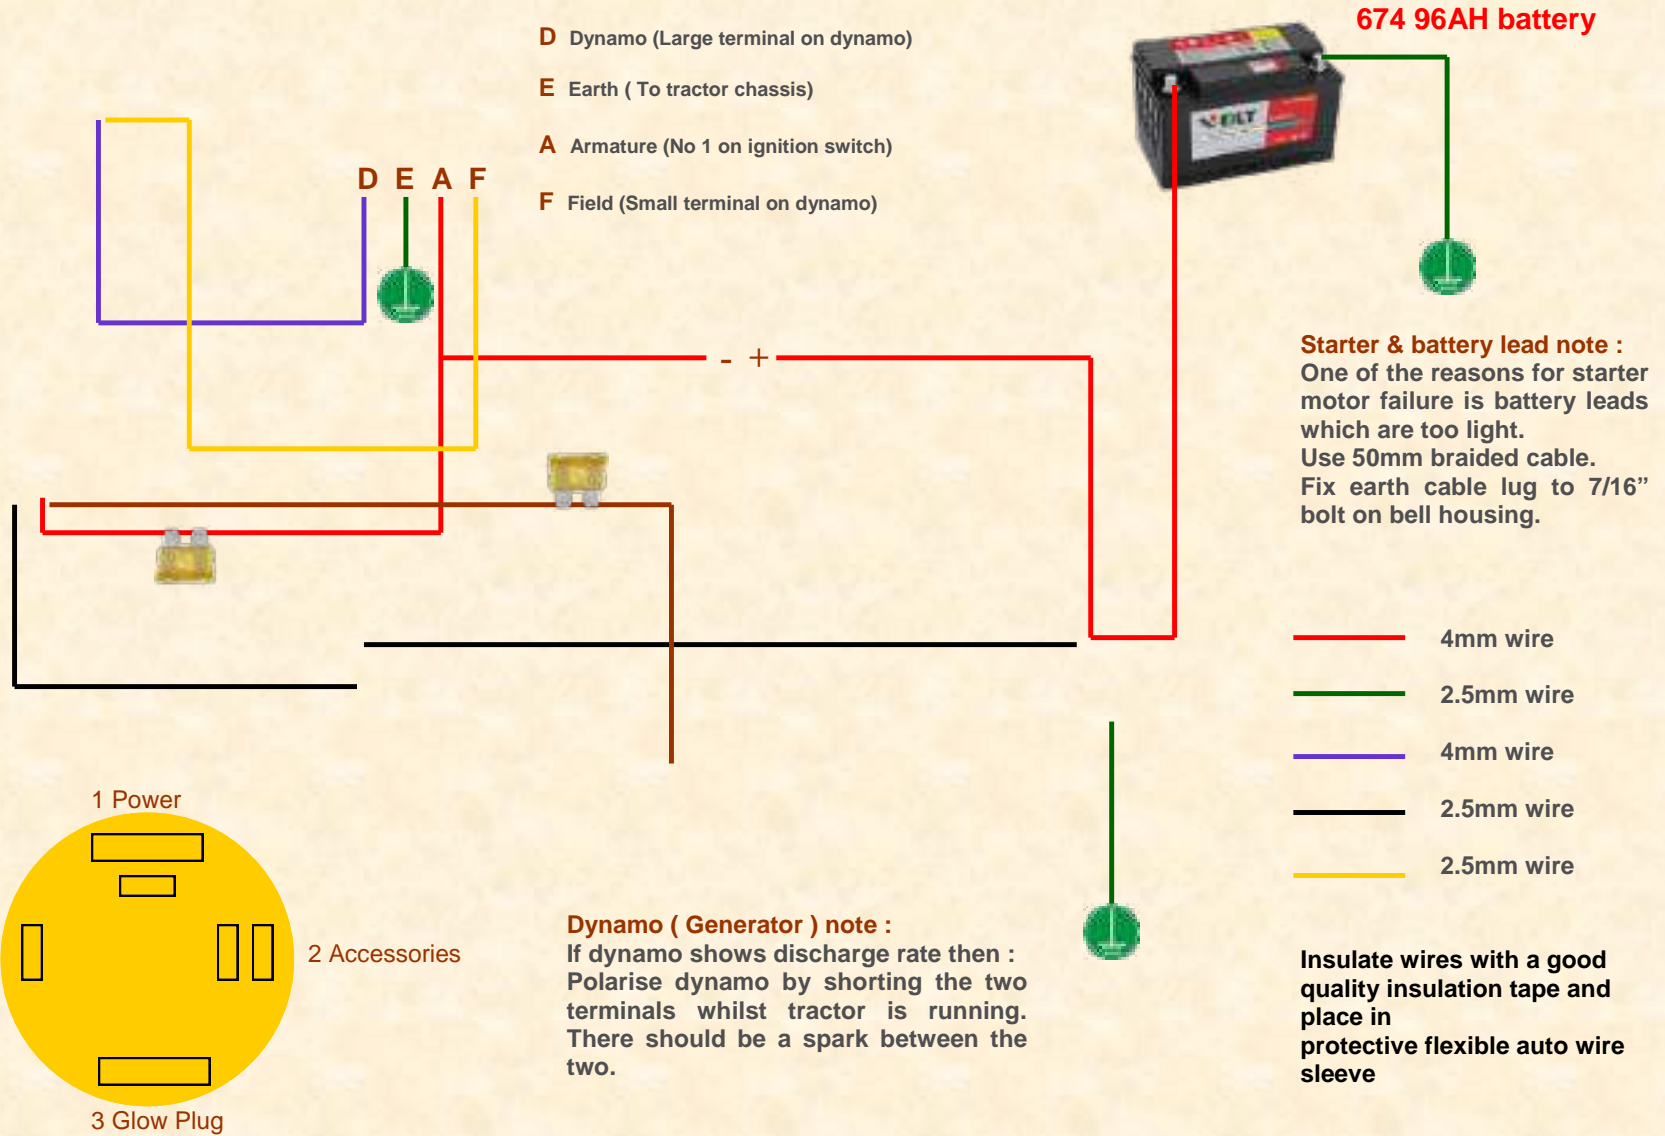

# MASSEY FERGUSON 35 WIRING DIAGRAM DIESEL 3 CYLINDER WITH DYNAMO (GENERATOR)

# MASSEY FERGUSON 35 WIRING DIAGRAM DIESEL 3 CYLINDER WITH ALTERNATOR

- 4mm wire
- 4mm wire
- 2.5mm wire
- 2.5mm wire
- 2.5mm wire

# MASSEY FERGUSON 35 WIRING DIAGRAM LIGHTS & HOOPER CIRCUITS

# MASSEY FERGUSON 135 INDICATORS