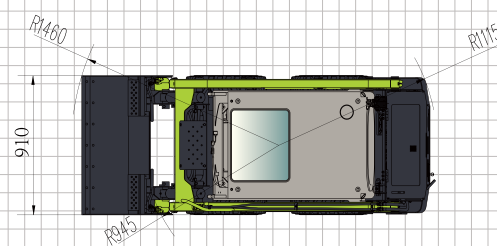

SKID STEER LOADER ZS030R

	Items	ZS030R
Working Performance	Operating Weight	1293 kg
	Rated Load	345 kg
	Standard Capacity	0.18 m³
	Max. Traveling Speed	10.3 km/h
	Boom Breakout Force	7.6 kN
	Bucket Breakout Force	8.7 kN
Engine	Manufacturer	KUBOTA
	Model	C490BPG
	Power	18.2 kW / 3000 rpm
	Displacement	1.123 L
	Emission Standard	EU Stage V / Tier 4F
Dimensions	Length	2451 mm
	Width	910 mm
	Height	1810 mm
	Turning Radius	1460 mm
	Wheelbase	740 mm
	Tread Width	762 mm
Operating Range	Max. Operating Altitude	3051 mm
	Dumping Height	1959 mm
	Dumping Reach	403 mm

ZOOMLION

Zoomlion Heavy Industry Science & Technology Co.,Ltd.

Add: No.361, South Yinpen Road, Changsha, Hunan Province, P.R.China 410013

Email: earthmoving@zoomlion.com

Copyright©2023 Zoomlion. All rights reserved. Reproduction and copying of any part of contents is not allowed for any purposes without Zoomlion's approval.

<https://tractormanualz.com/>