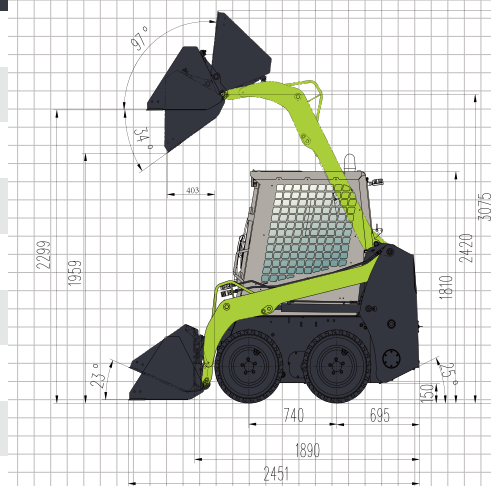

SKID STEER LOADER ZS030R

	Items	ZS030R
Working Performance	Operating Weight	1293 kg
	Rated Load	345 kg
	Standard Capacity	0.18 m³
	Max. Traveling Speed	10.3 km/h
	Boom Breakout Force	7.6 kN
	Bucket Breakout Force	8.7 kN
Engine	Manufacturer	KUBOTA
	Model	C490BPG
	Power	18.2 kW / 3000 rpm
	Displacement	1.123 L
	Emission Standard	EU Stage V / Tier 4F
Dimensions	Length	2451 mm
	Width	910 mm
	Height	1810 mm
	Turning Radius	1460 mm
	Wheelbase	740 mm
	Tread Width	762 mm
Operating Range	Max. Operating Altitude	3051 mm
	Dumping Height	1959 mm
	Dumping Reach	403 mm

ZOOMLION

Zoomlion Heavy Industry Science & Technology Co.,Ltd.

Add: No.361, South Yinpen Road, Changsha, Hunan Province, P.R.China 410013

Email: earthmoving@zoomlion.com

Copyright©2023 Zoomlion. All rights reserved. Reproduction and copying of any part of contents is not allowed for any purposes without Zoomlion's approval.

<https://tractormanualz.com/>