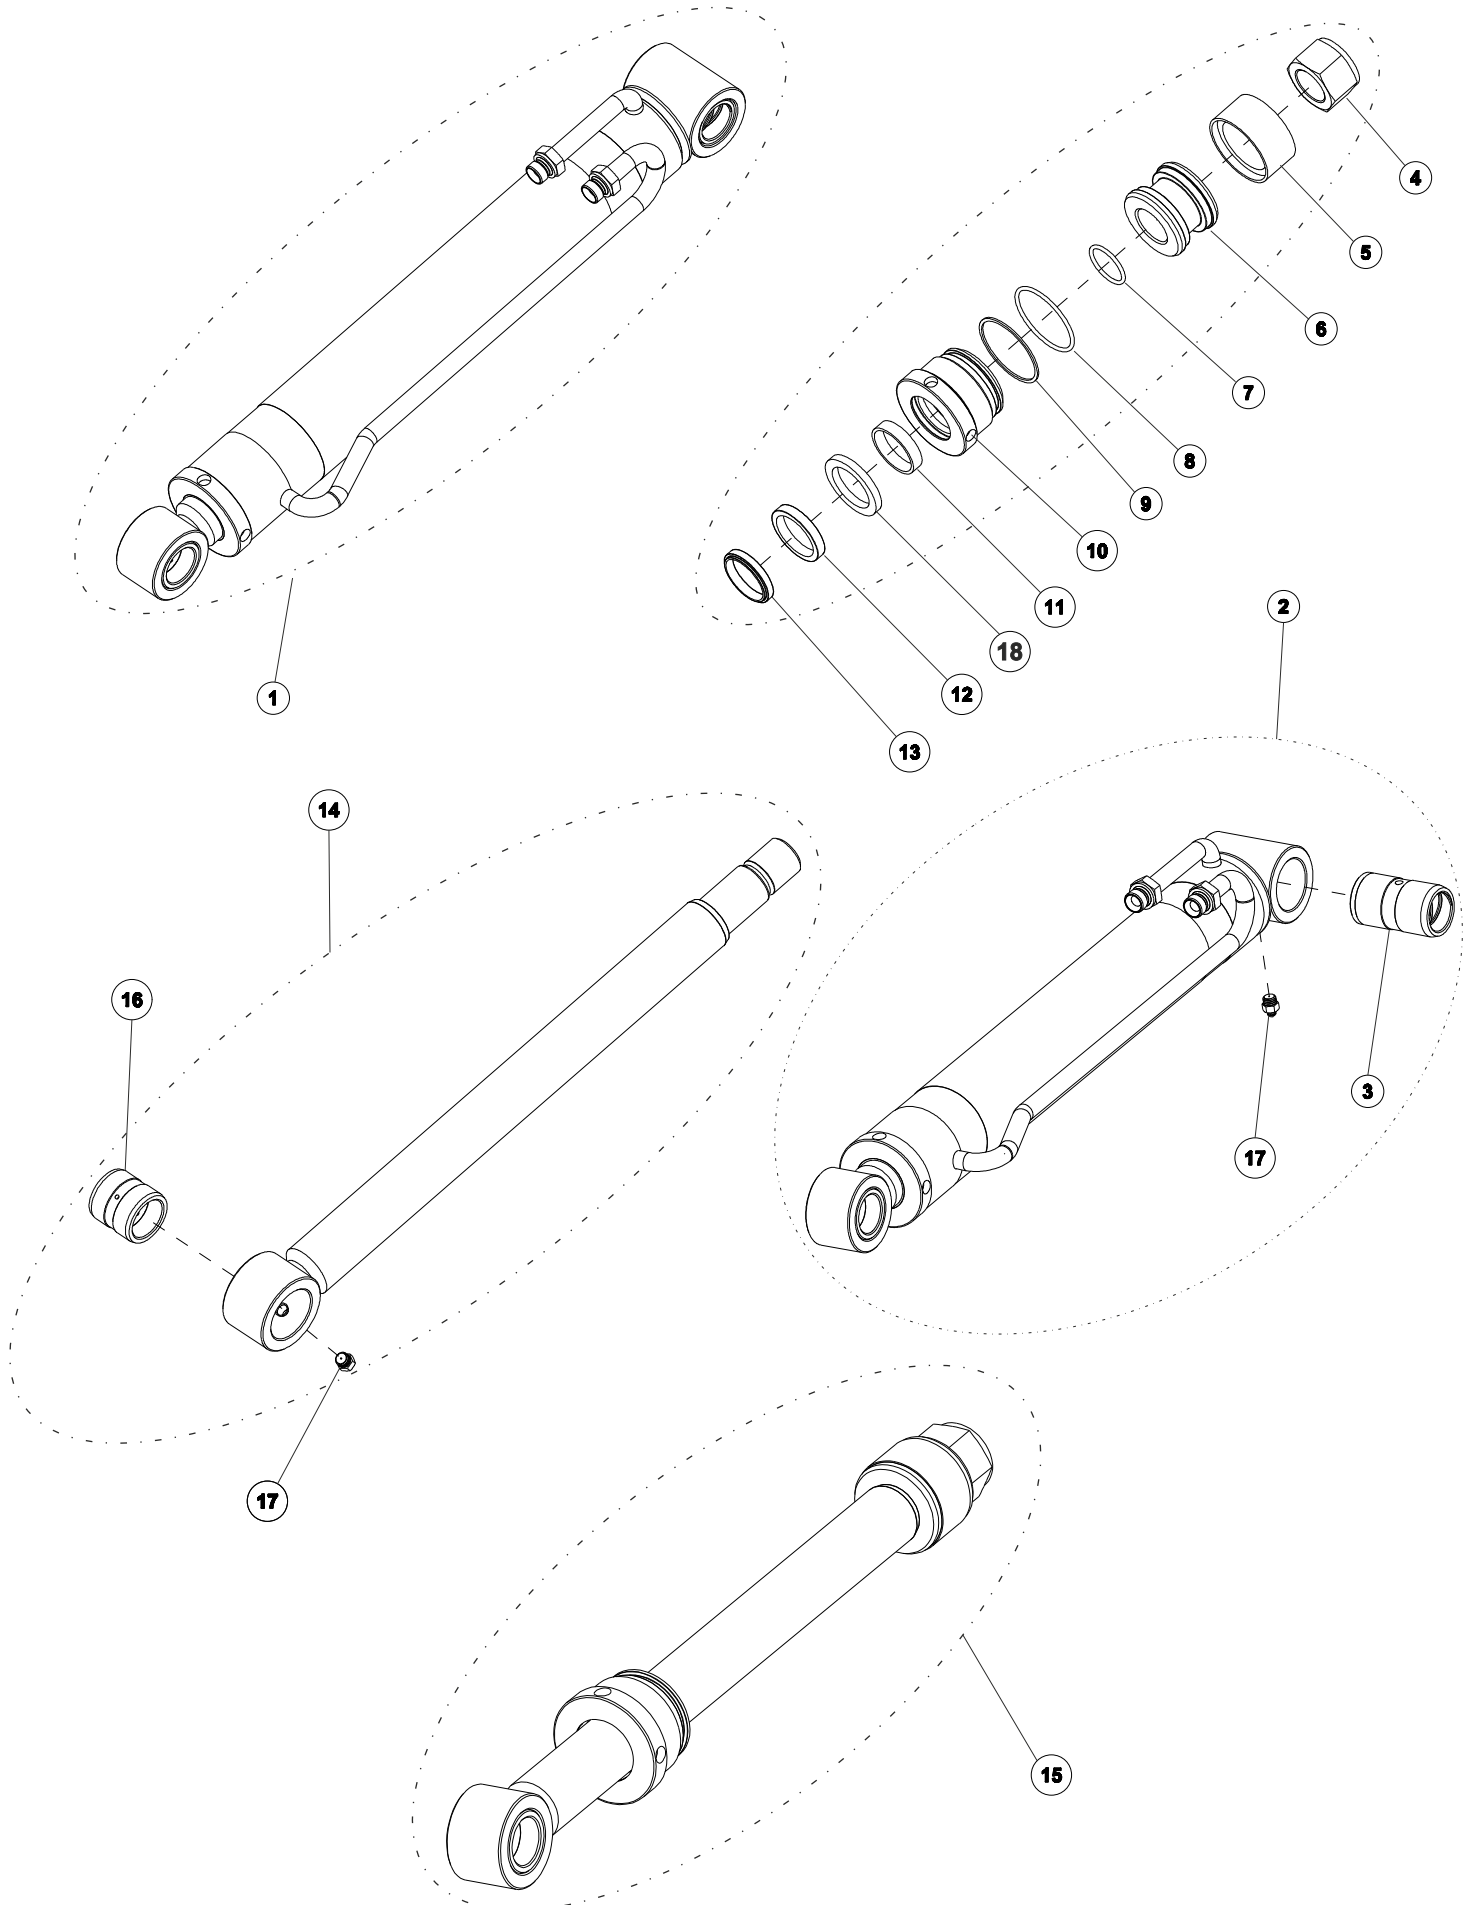

CYLINDER ASSEMBLY RHS SSL BKT

ITEM	PART NO.	REV NO.	DESCRIPTION	QTY	REMARKS
1	2010981	00	BUCKET CYLINDER FULL ASSY RHS	1	
2	2010982	00	BUCKET CYLINDER FAB ASSY	1	
3	7002271	00	BUSH	1	
4	2000590	00	NUT M30	1	
5	2000650	00	COMPACT SEAL	2	
6	7001781	00	PISTON	1	
7	2001514	00	O RING	1	
8	2000646	00	O RING	1	
9	2000647	00	WHITE RING	1	
10	2010984	00	CYLINDER HEAD	1	
11	2000600	00	SLYDRING	1	
12	2000599	00	U CUP	1	
13	2001613	00	WIPER	1	
14	2010986	00	BKT CYL PISTON WITH BUSH ASSY	1	
15	2010985	00	BKT CYL PISTON WITH HEAD FULL ASSY	1	
16	7002258	00	HARDEN BUSH	1	
17	2000304	00	GREASE NIPPLE	2	
18	2000601	00	SEAL STEP	1