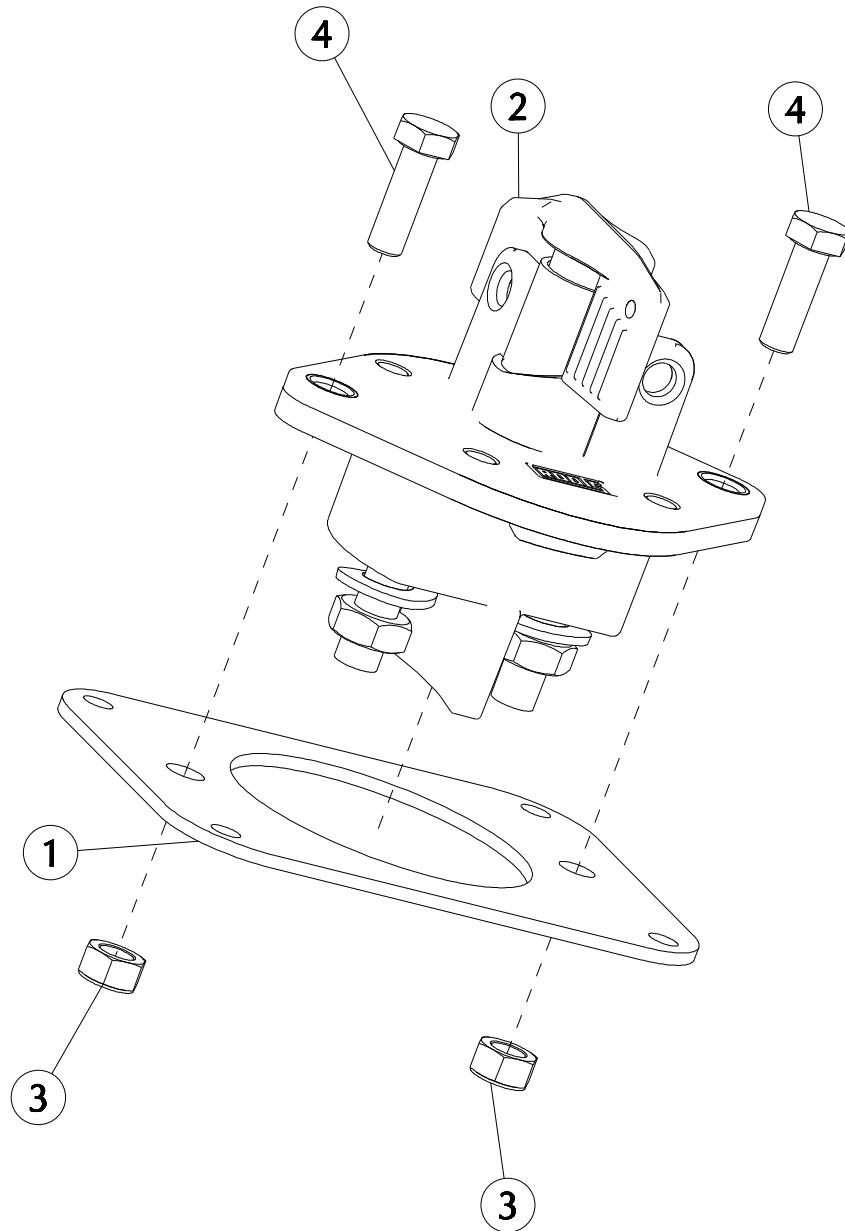

ITEM	PART NO.	REV NO.	DESCRIPTION	QTY	REMARKS
1	2011689	00	PLT BATTERY CUTOFF SWITCH	1	
2	2010803	00	BATTERY CUT OFF SWITCH	1	
3	2000355	00	NUT NYLOCK M8	2	
4	2000361	00	BOLT M3X25	2