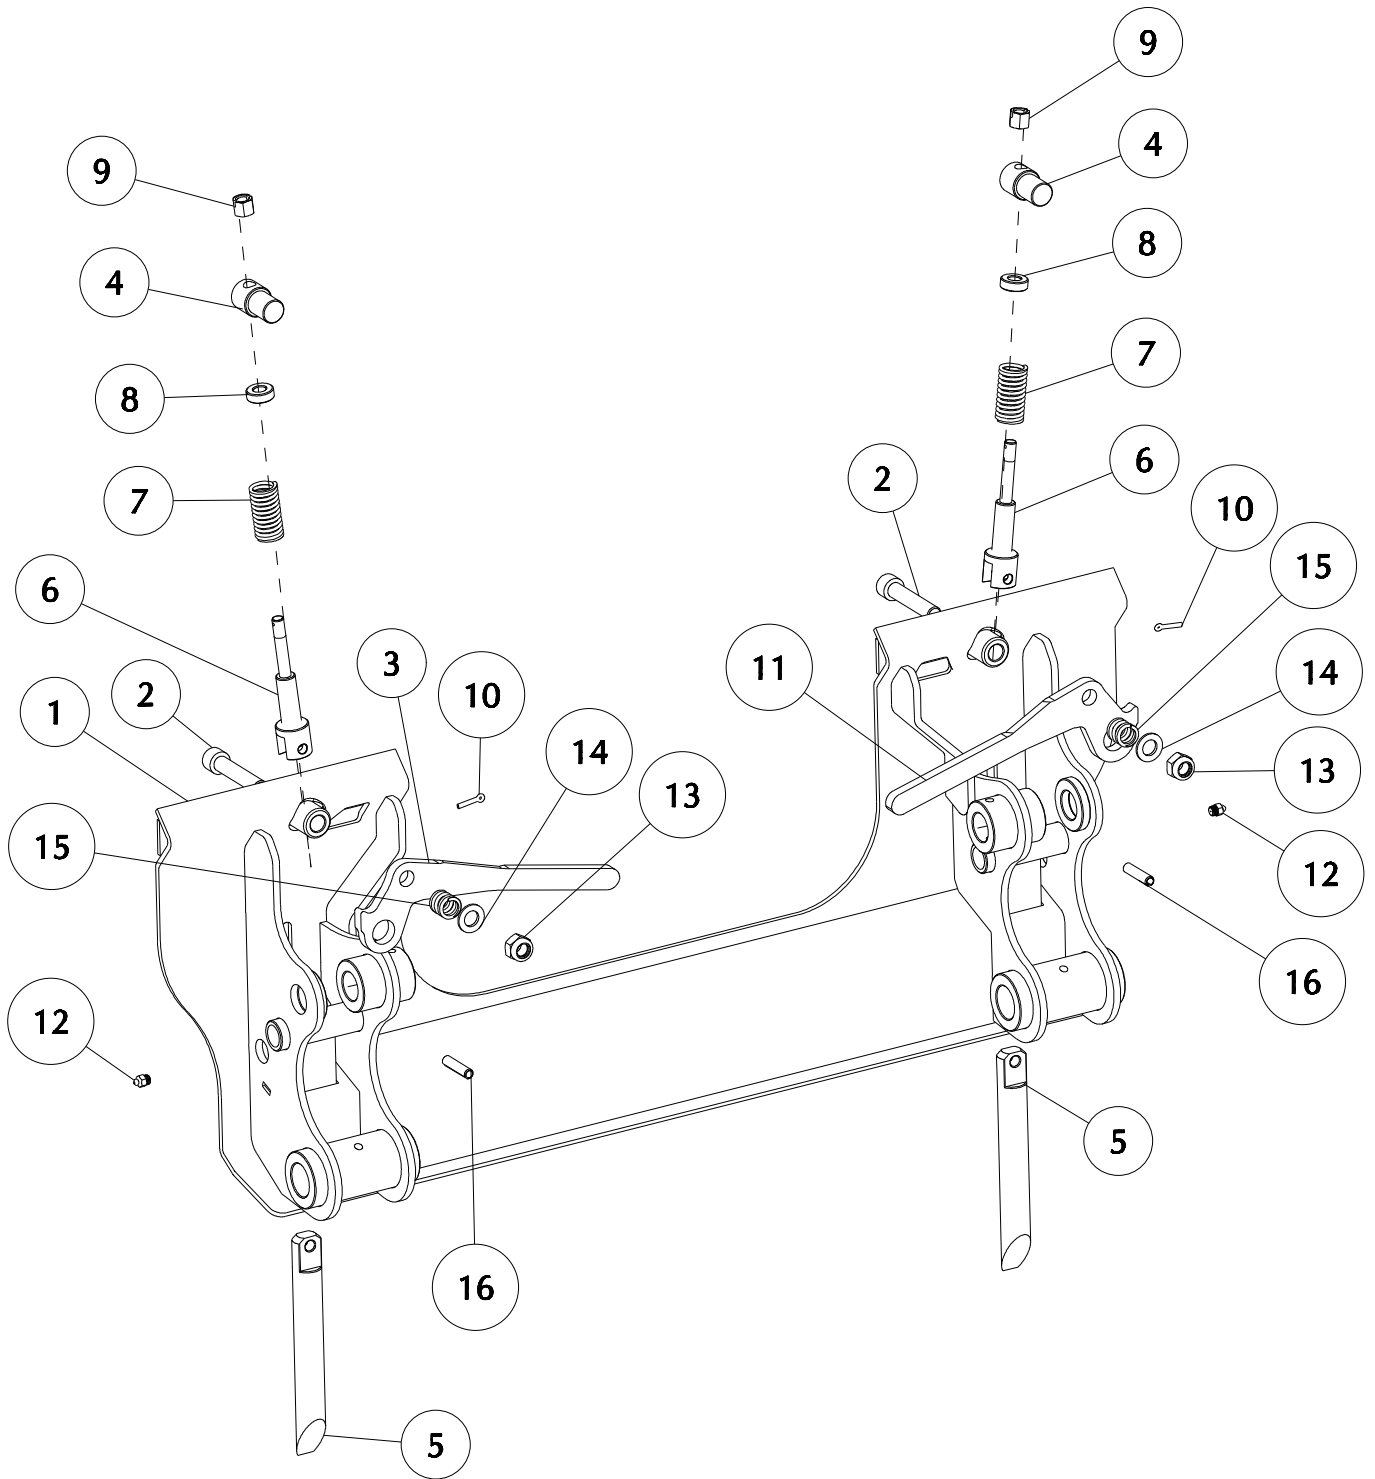

**TOP DOOR ASSEMBLY**

ITEM	PART NO.	REV NO.	DESCRIPTION	QTY	REMARKS
1	7022822	01	TOP DOOR STRUCTURE SSL	1	
2	2000222	00	FLANGE BEARING FRONT DOOR	4	
3	2008318	00	PIN DOOR TOP	2	
4	2000175	00	CIRCLIP C8	2	

# LOADER ARM ASSEMBLY

<b>ITEM</b>	<b>PART NO.</b>	<b>REV NO.</b>	<b>DESCRIPTION</b>	<b>QTY</b>	<b>REMARKS</b>
1	7022845	03	ARM ASSY WITH BQRSL	1	
2	7002233LC	00	BULL LOGO RH	1	
3	7002230LC	00	BULL LOGO LH	1	
4	7023443	01	PIPE LINE1 BUCKET CYL	1	
5	7023444	01	PIPE LINE2 BUCKET CYL	1	
6	7000147	02	CLAMP PIPE LINE WO TAP	5	
7	2000353	00	SPRING WASHER M8	5	
8	2000357	00	BOLT M8X25	5	

ITEM	PART NO.	REV NO.	DESCRIPTION	QTY	REMARKS
1	7022885	03	LOADER ARM FAB ASSY	1	
2	7022886	01	BQRSL ASSEMBLY	1	
3	7021941	01	CYLINDER ASSEMBLY SSL ARM	2	
4	2008321	00	HARDEN BUSH 45X35X100	2	
5	7002388	01	HARDEN BUSH 50X40X90	2	
6	2008334	00	COLLAR PIN 30X130	2	
7	2000304	00	GREASE NIPPLE M10	4	
8	2009297	00	COLLAR PIN 30X224	2	
9	2008347	00	COLLAR PIN 30X123	2	
10	2008348	00	COLLAR PIN 35X234	2	
11	7000290	00	BOLT M8X70	9	
12	2000354	00	NUT M8	7	
13	2011026	00	CYLINDER ASSEMBLY RHS SSL BKT	1	
14	2011027	00	CYLINDER ASSEMBLY LHS SSL BKT	1	
15	2009291	00	BOLT M8X90	1	
16	2000353	00	SPRING WASHER M8	3	
17	2008223	00	NYLON PAD ARM STOPPER	2	
18	2002518	00	ALLEN BOLT M8X30	2	
19	2000355	00	LOCK NUT M8	5	
20	2001747	00	COVER GREASE NIPPLE	2	
21	7022887	00	SAFETY BAR ARM ASSY	1	
22	2009296	00	DOWEL BUSH 55X30X15	2	
23	7026568	00	ARM SAFETY BAR DAMPER	1	