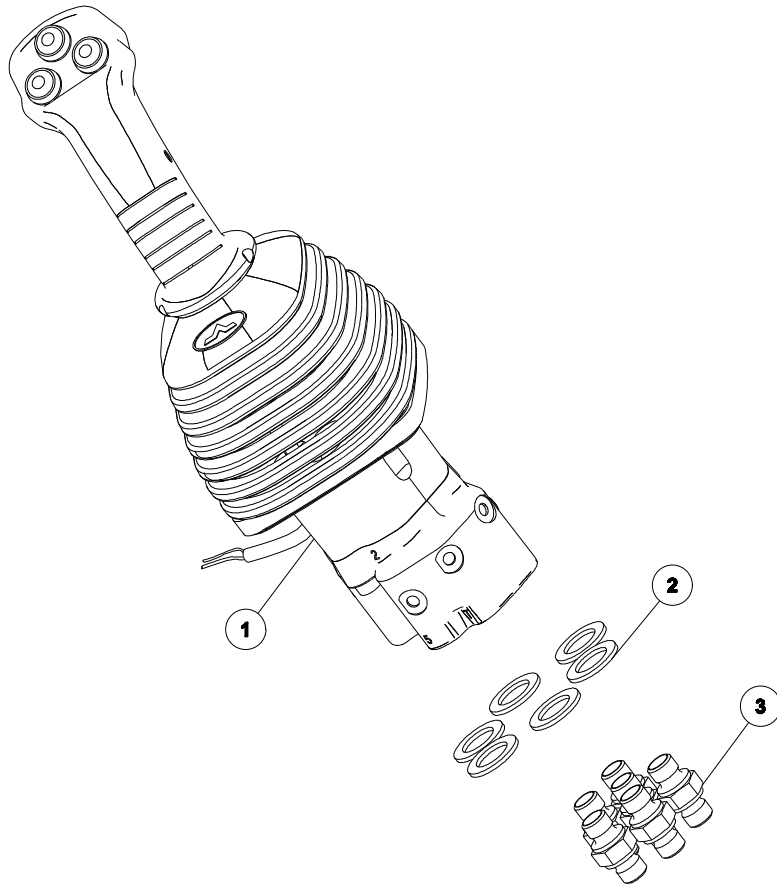

ITEM	PART NO.	REV NO.	DESCRIPTION	QTY	REMARKS
1	7023816	01	CABIN FOOT ACC FAB ASSY SSL	1	
2	2000222	00	FLANGE BEARING FRONT DOOR	3	
3	7022903	00	CLAMP FOOT ACCELERATOR	1	
4	2008363	00	ACCELERATOR PEDAL LINK	1	
5	2008345	01	ROD PEDAL LEVER	1	
6	7022852	01	FOOT ACCELERATOR PEDAL ASSY	1	
7	2000175	00	CIRCLIP C8	1	
8	2008876	00	COTTOR PIN 3X27	1	
9	2004143	01	COVER JOYSTICK PEDAL	1	
10	2008098	01	SPRING ACCELERATOR PEDAL	1	
11	2008110	00	CABLE FOOT ACCELERATOR	1	
12	7000274	00	WASHER SPRING M6	4	
13	2000343	00	BOLT DOME HEAD M6X15	4	

<b>ITEM</b>	<b>PART NO.</b>	<b>REV NO.</b>	<b>DESCRIPTION</b>	<b>QTY</b>	<b>REMARKS</b>
1	7025319	00	HAND ACC MOUNT PLATE FAB	1	
2	2008343	00	PIN HAND THROTTLE	1	
3	2008356	00	PLATE HAND THROTTLE	2	
4	2008291	00	WASHER BELLEVILLE	2	
5	2008292	00	FRICTION PAD	2	
6	2008357	01	PLATE THROTTLE BENT	1	
7	2000353	00	WASHER SPRING M8	3	
8	2000355	00	NUT NYLOCK M8	3	
9	2000119	00	BACKHOE JOCKEY KNOB	1	
10	2000759	00	BOLT M8X 45	2	
11	2008109	00	CABLE HAND ACCELERATOR	1	
12	2000343	00	BOLT DOME HEAD M6X15	4	

<b>ITEM</b>	<b>PART NO.</b>	<b>REV NO.</b>	<b>DESCRIPTION</b>	<b>QTY</b>	<b>REMARKS</b>
1	2007297	00	JOYSTICK TRACTION	1	
2	2000036	00	WASHER BONDED SEAL	6	
3	2000038	03	HYDRAULIC TUBE CONNECTOR	6	
1.1	2009699	05	JOYSTICK BODY WITH REVERSE ROTATION	1	
1.2	2009623	00	AVSEAL 8mm PLUG	4	
1.3	2009700	00	AVSEAL 6mm PLUG	4	
1.4	2009701	00	SHUT OFF VALVE G 1B8	4	
1.5	2009702	00	PLUG WITH O RING G 1B8	4	
1.6	2009703	00	JOYSTICK DIRECTIONAL CONTROL	4	
1.7	2009704	01	JOYSTICK PLATE	1	
1.8	2009705	00	SOCKET CSK HEAD SCREW M6X16	4	
1.9	2009706	00	GRANO STEI M10X40	1	
1.10	2009707	00	WASHER	8	
1.11	2009708	01	PLATE	1	
1.12	2009709	00	BLIND RIVET DIA 6	4	
1.13	2009710	06	PLATE	1	
1.14	2009711	00	NUT M20	1	
1.15	2009712	00	NUT M10	1	
1.16	2009713	00	JOYSTICK HANDLE	1	
1.17	2009714	00	PWG PLATE	1	
1.18	2009715	00	BLIND RIVET DIA 2	2	
1.19	2009716	00	SQUARE BELLOS 100X100	1	
1.20	2009717	00	CARDEN JOINT Gs23 12	1	