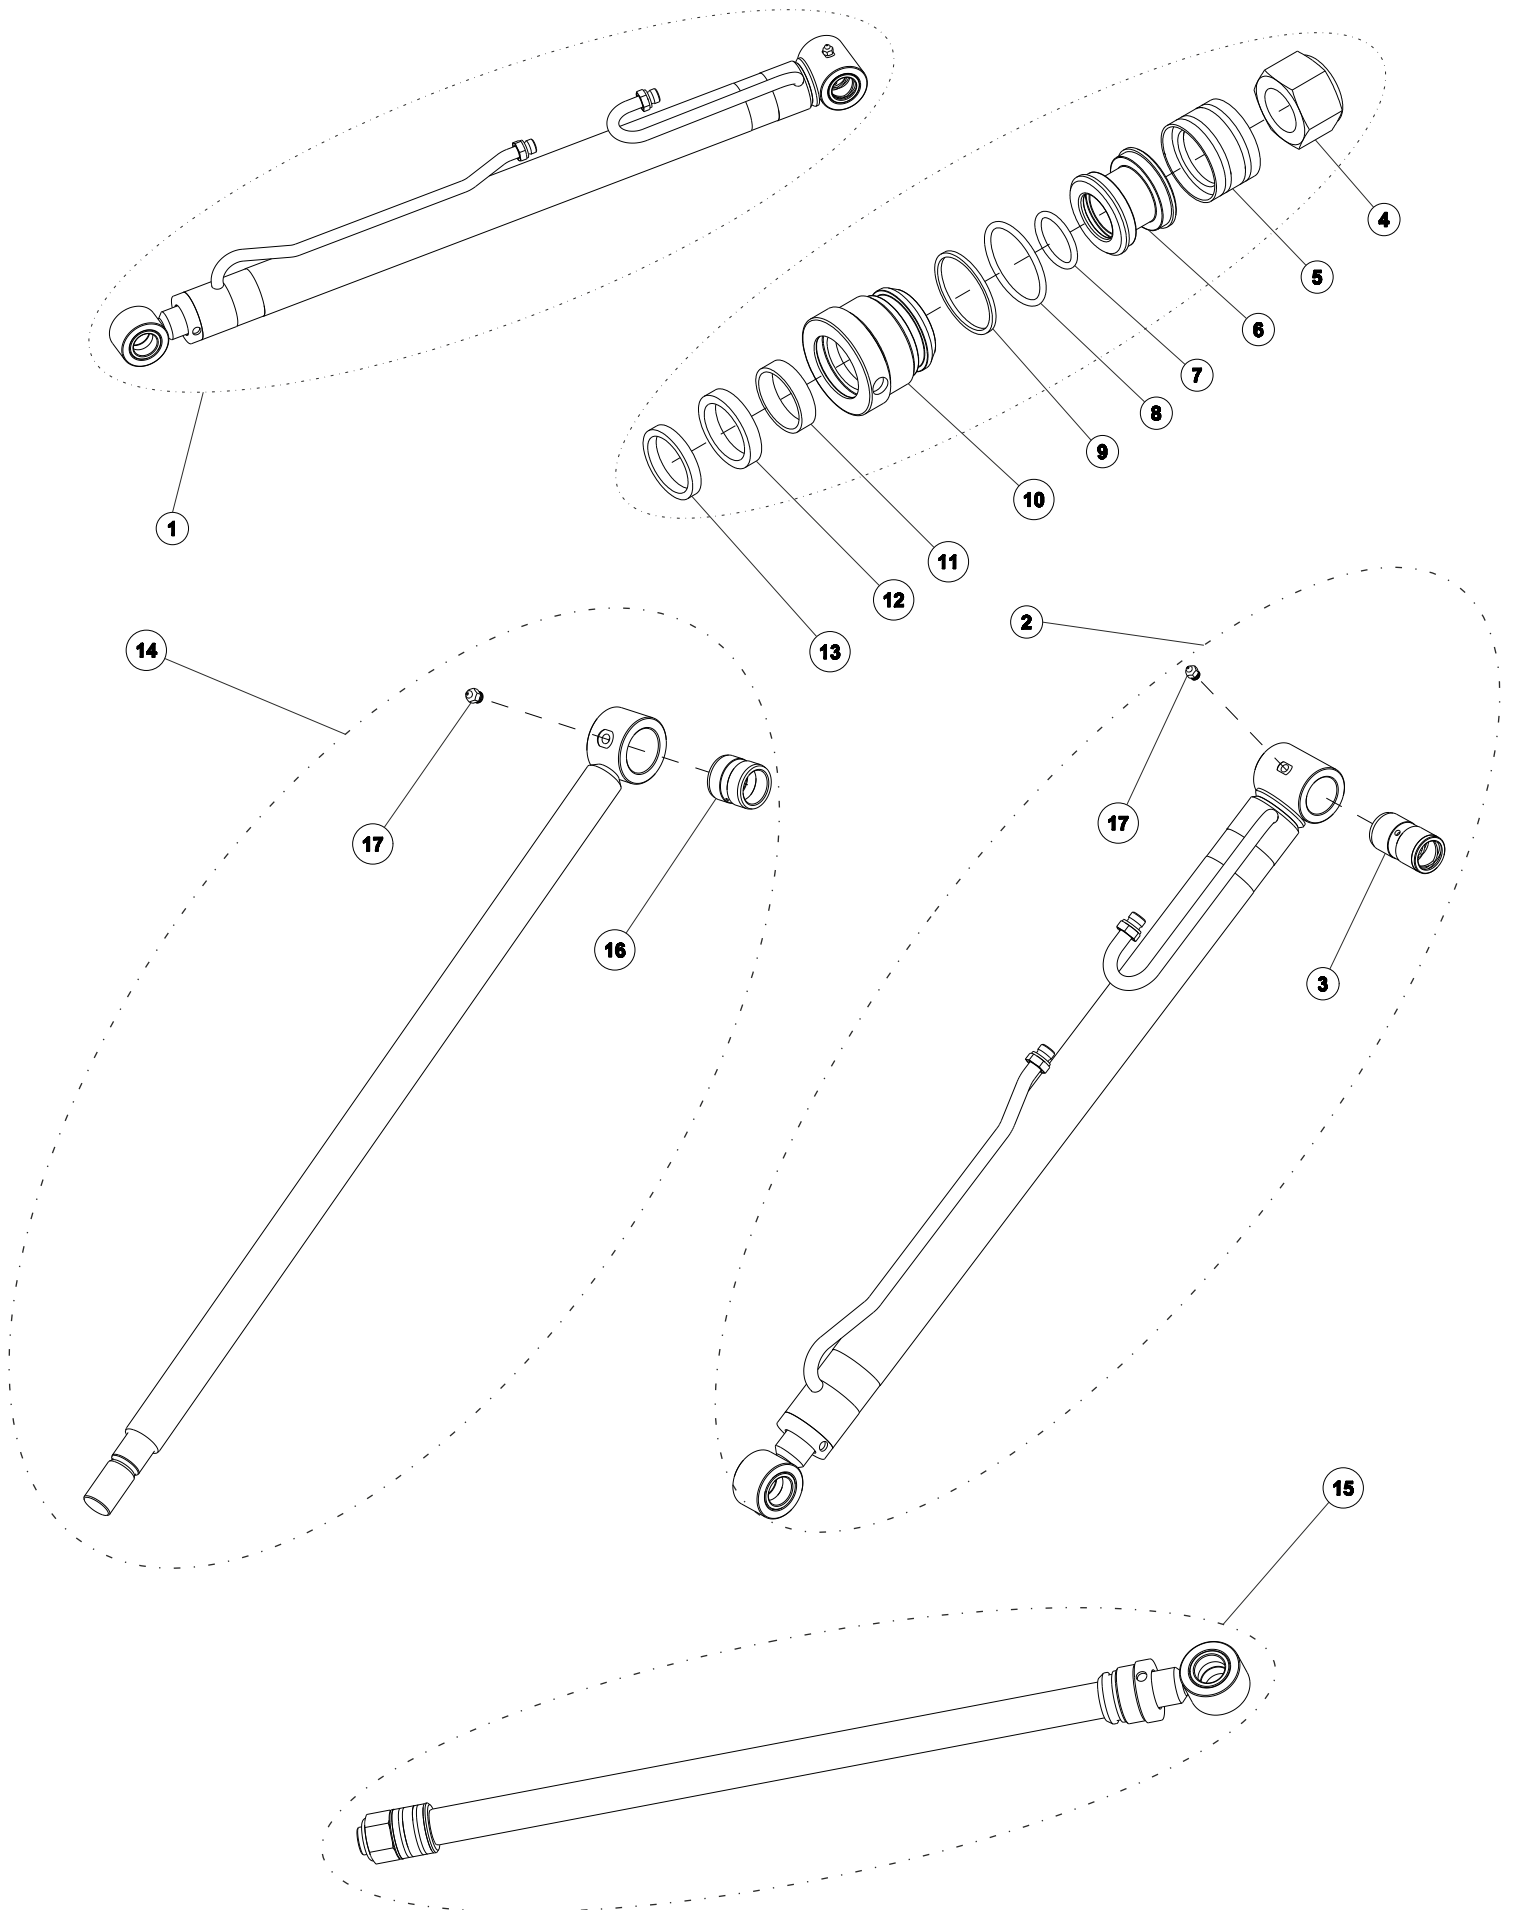

CYLINDER ASSEMBLY SSL ARM

ITEM	PART NO.	REV NO.	DESCRIPTION	QTY	REMARKS
1	7021941	00	ARM CYLINDER FULL ASSEMBLY	1	
2	7021943	00	ARM CYLINDER FAB ASSEMBLY	1	
3	7002271	00	BUSH	1	
4	2006138	00	NUT M27	1	
5	2000669	00	COMPACT SEAL	2	
6	2003328	00	PISTON	1	
7	2003426	00	O RING	1	
8	2001522	00	O RING	1	
9	2000810	00	WHITE RING	1	
10	2000656	00	CYLINDER HEAD	1	
11	2000663	00	SLYDRING	1	
12	2000662	00	U CUP	1	
13	2000661	00	WIPER	1	
14	7021948	00	ARM CYL PISTON WITH BUSH ASSY	1	
15	7021947	00	ARM CYL PISTON WITH HEAD FULL ASSY	1	
16	7002258	00	HARDEN BUSH	1	
17	2000304	00	GREASE NIPPLE	2