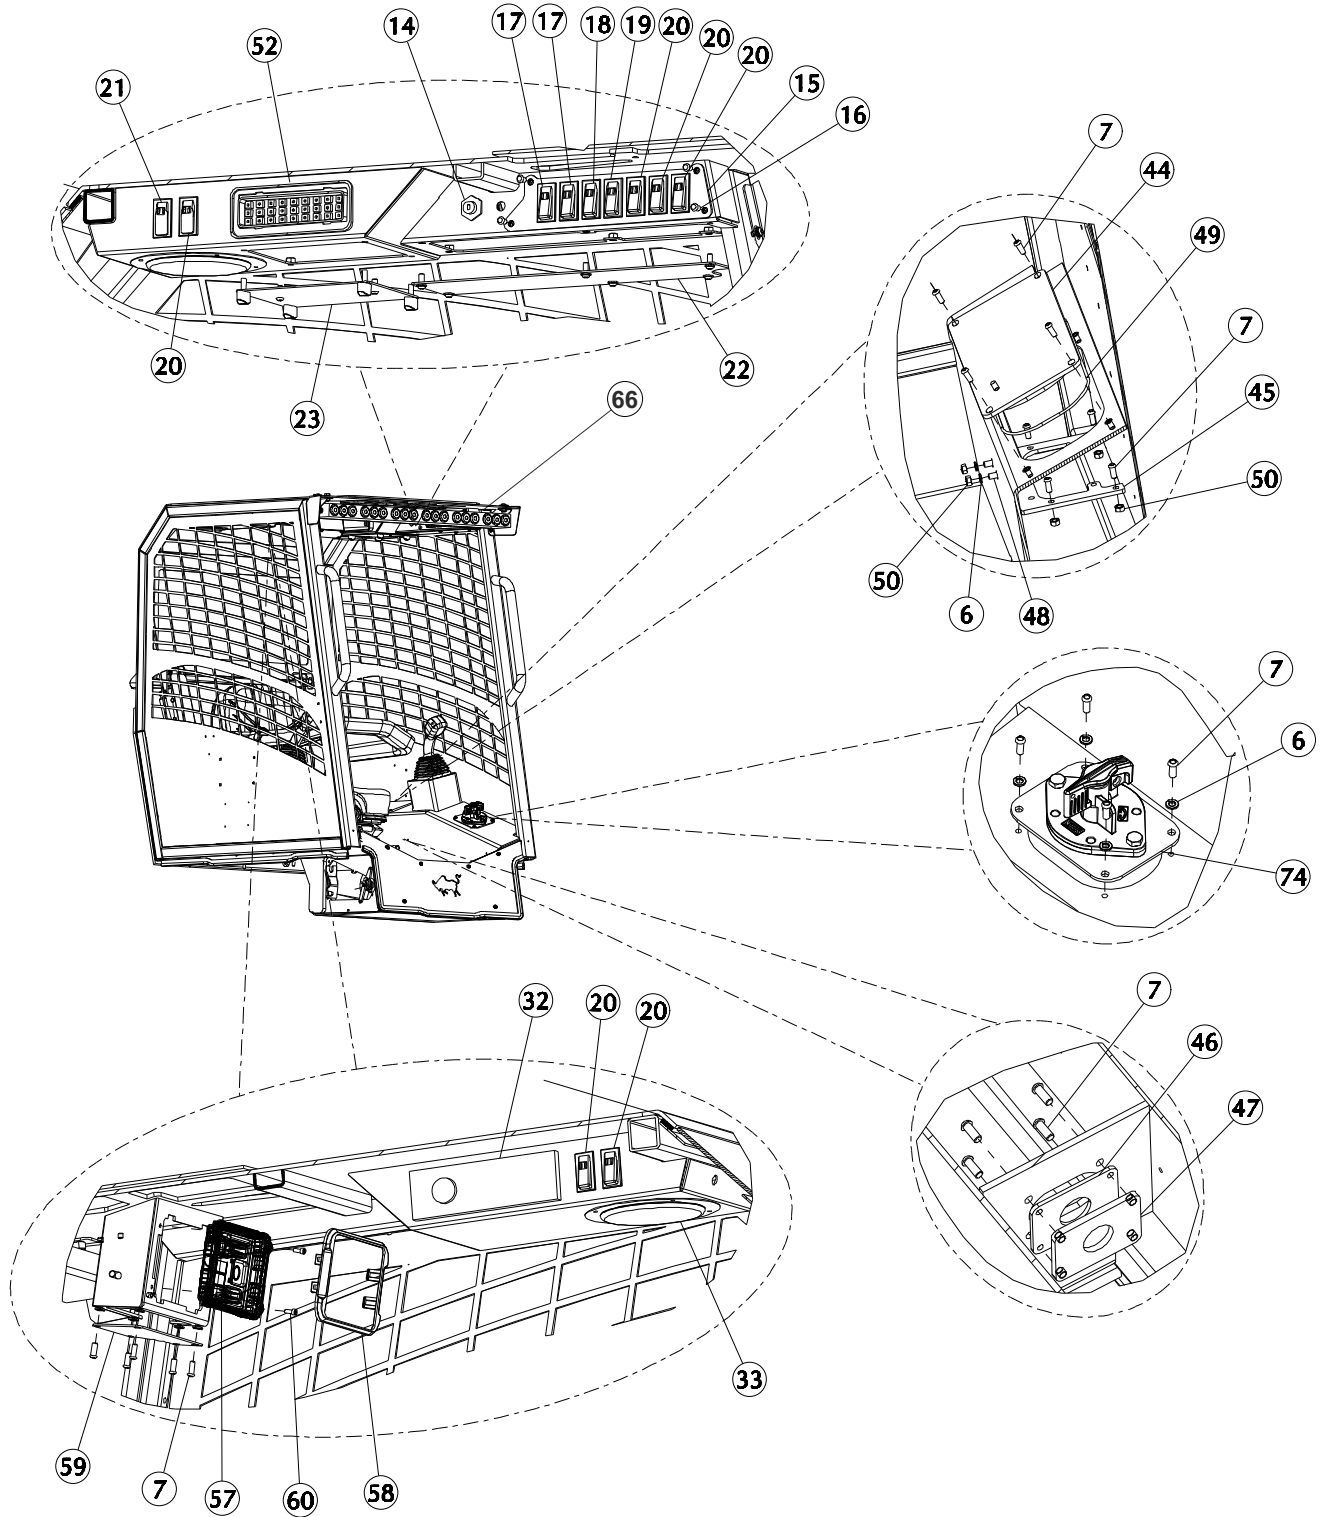

# **FORKLIFT ASSEMBLY**

ITEM	PART NO.	REV NO.	DESCRIPTION	QTY	REMARKS
1	7025623	00	FORKLIFT	1	
2	2001769	00	FORK 80x40	2	

# **CABIN ASSEMBLY**