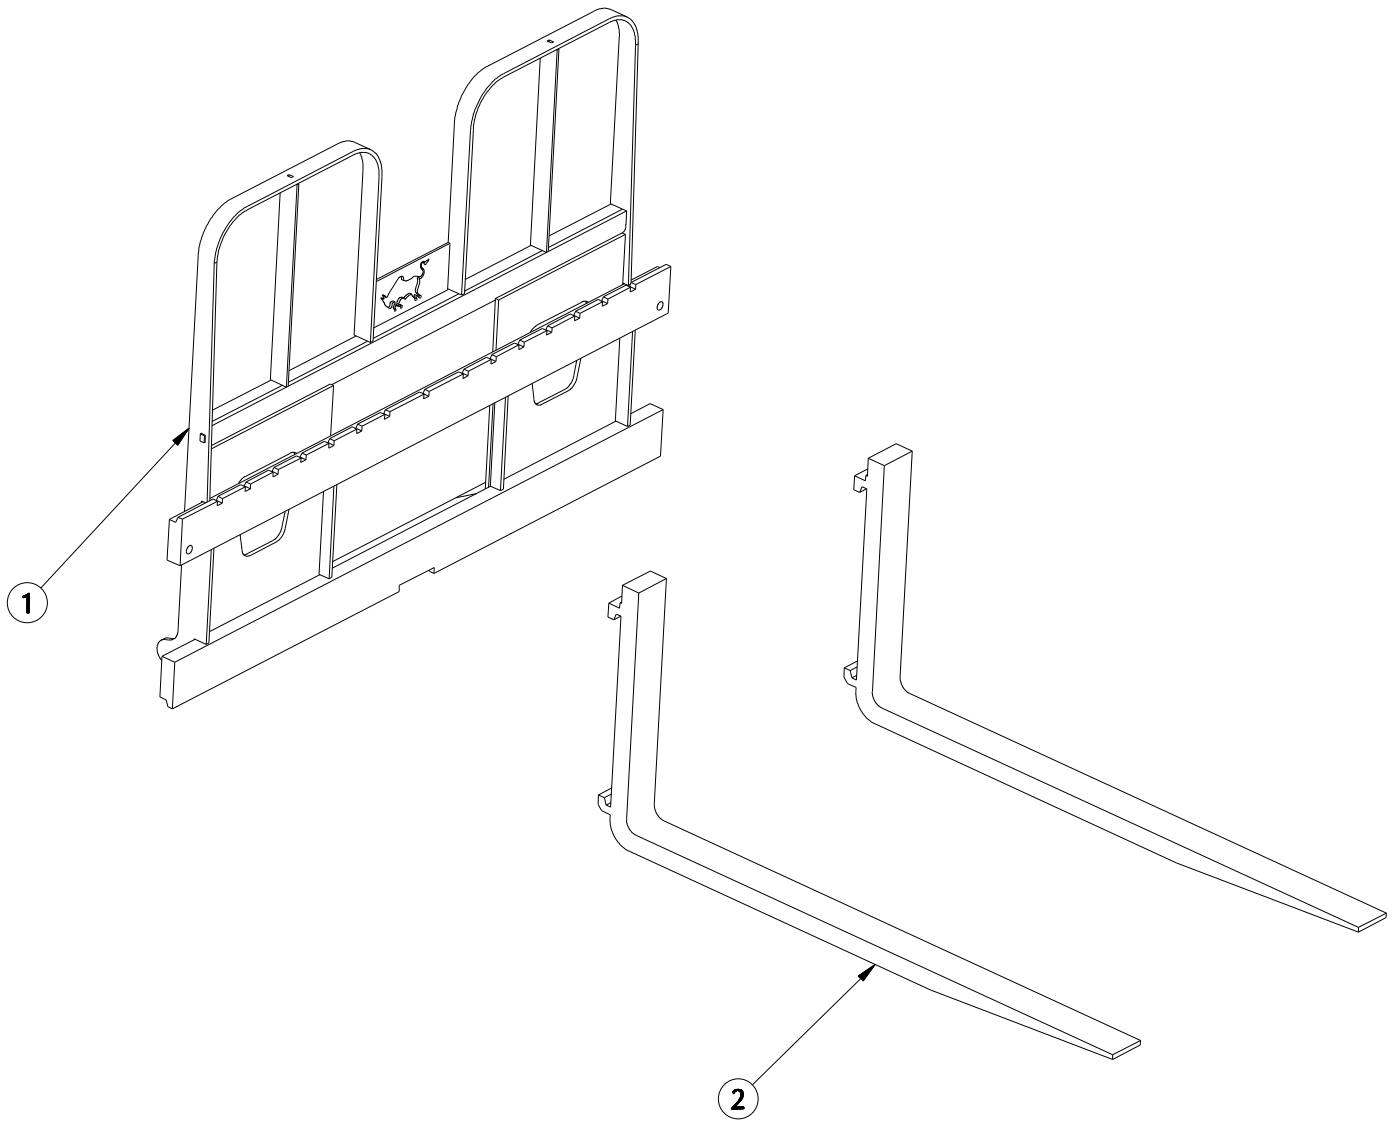

ITEM	PART NO.	REV NO.	DESCRIPTION	QTY	REMARKS
1	7025623	00	FORKLIFT	1	
2	2001769	00	FORK 80x40	2