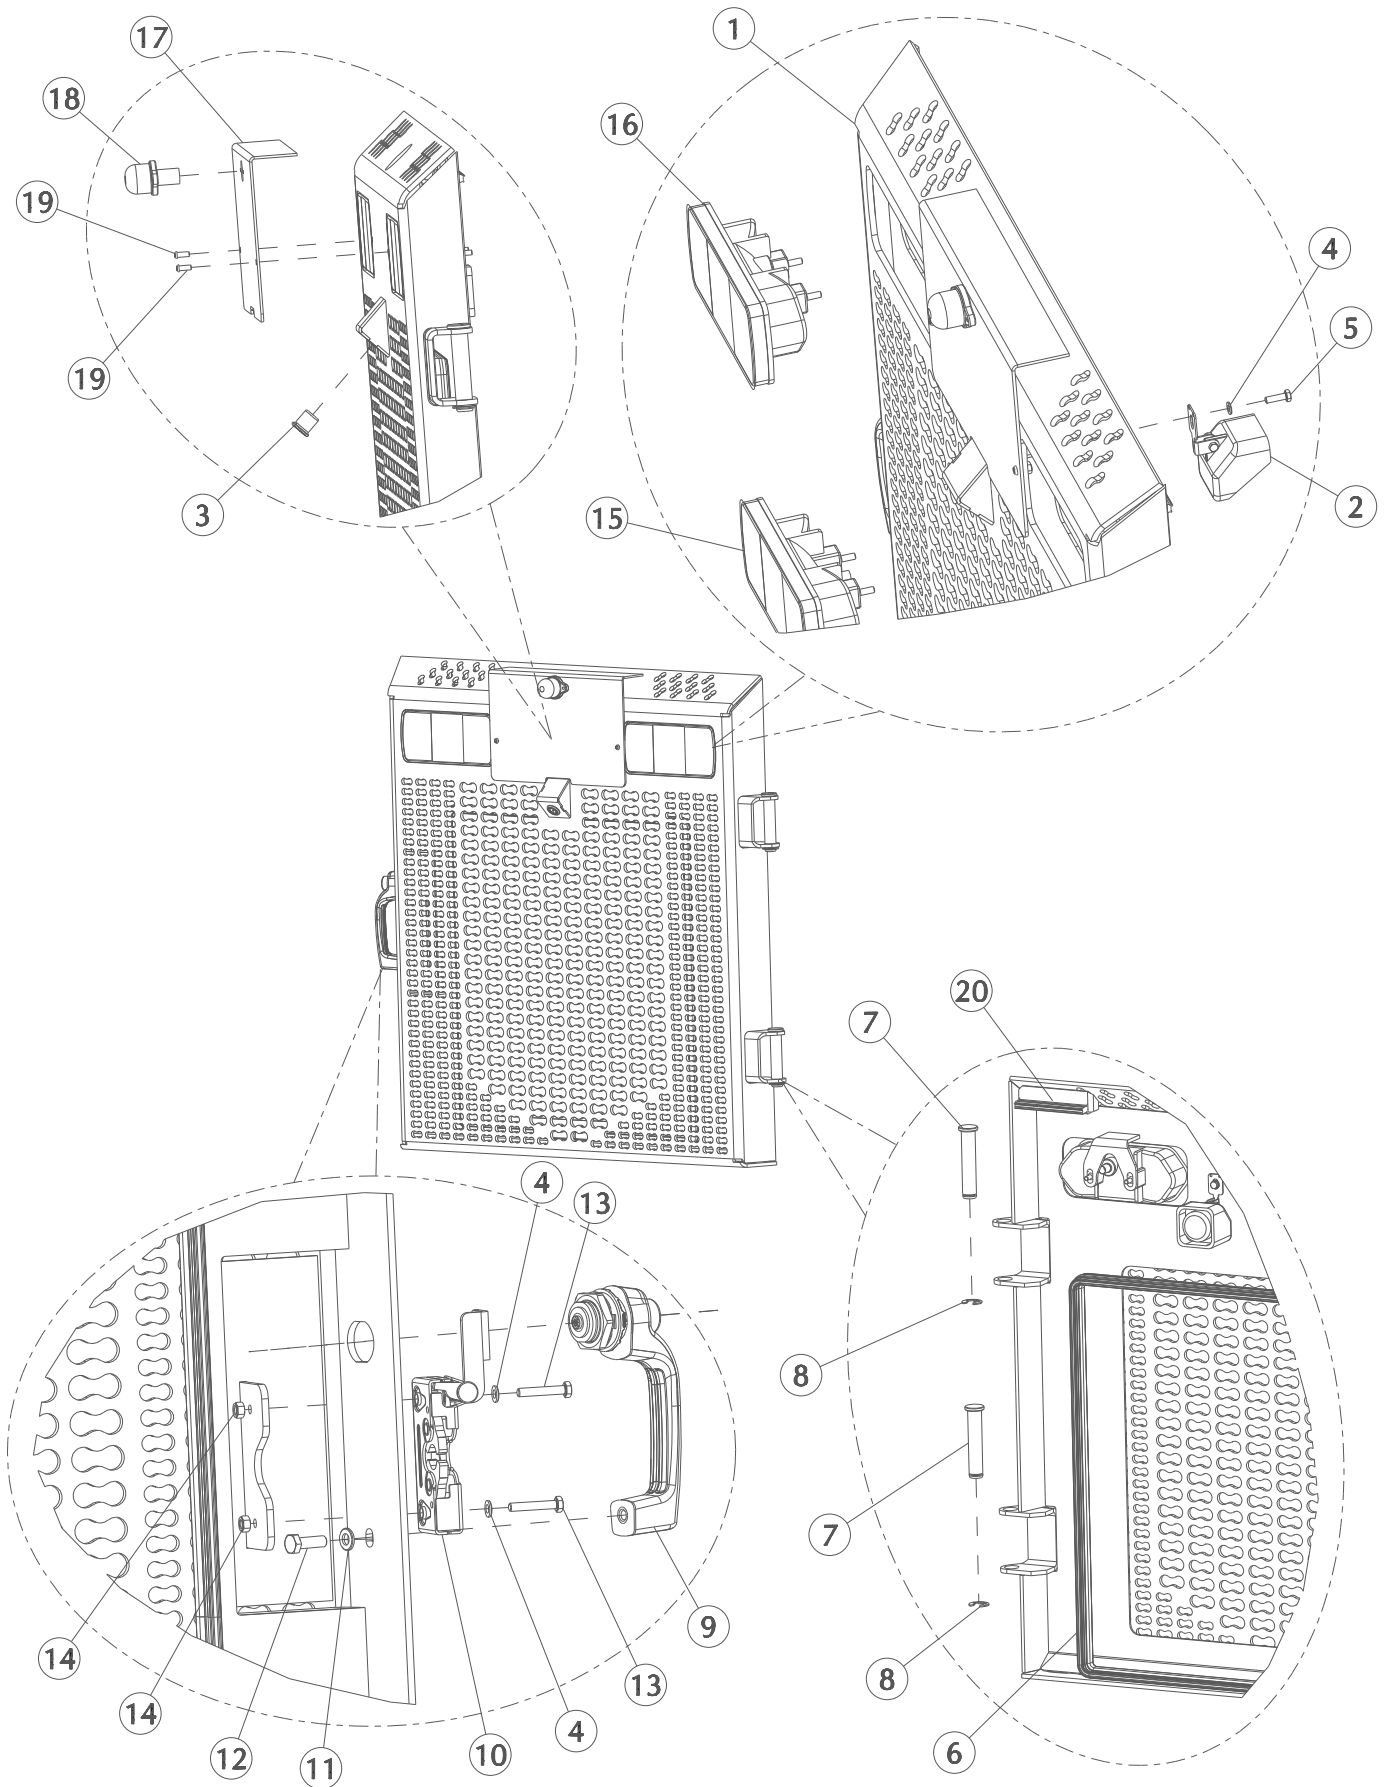

ITEM	PART NO.	REV NO.	DESCRIPTION	QTY	REMARKS
1	7022840	02	BACK DOOR STRUCTURE ASSY	1	
2	2000408	00	REVERSE HORN	1	
3	2008456	00	CAMERA	1	
4	2000352	00	WASHER PLATE M6	3	
5	2000347	00	BOLT M6X20	1	
6	2008996	00	BEEDING	1	
7	2008316	00	PIN	2	
8	2003479	00	CIRCLIP C15	2	
9	2008621	00	LOCK REAR DOOR	1	
10	2008622	00	SNAP LOCK REAR DOOR	1	
11	2000352	00	WASHER PLATE M8	1	
12	2000361	00	BOLT M8X25	1	
13	2000769	00	BOLT M6X35	2	
14	2000342	00	NUT M6	2	
15	2000460	00	TAIL LAMP RH	1	
16	2000459	00	TAIL LAMP LH	1	
17	7023807	00	NUMBER PLATE	1	
18	2000371	00	NUMBER PLATE LIGHT	1	
19	2000343	00	BOLT DOME HEAD M6X15	2	
20	7026572	00	BEEDING TOP	2