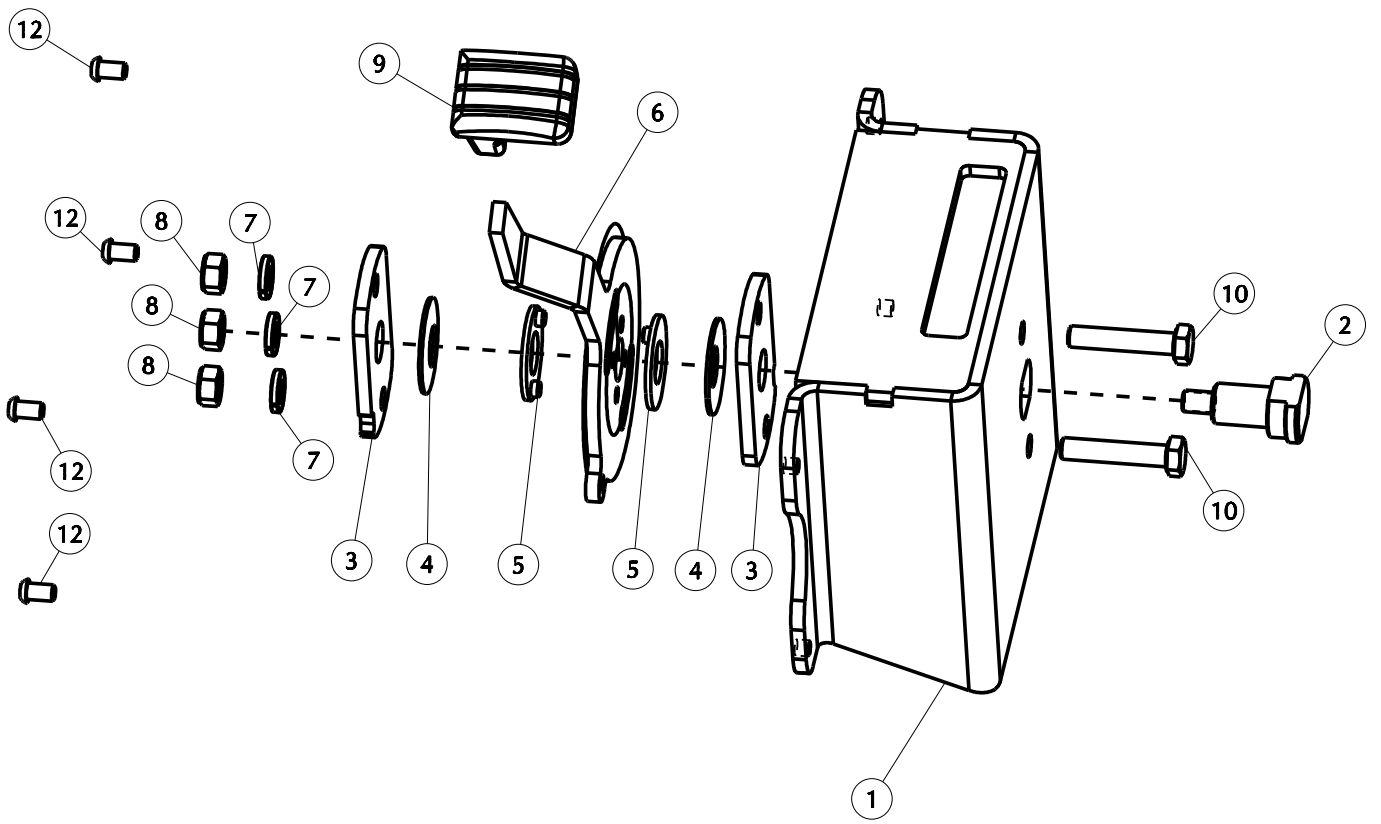

ITEM	PART NO.	REV NO.	DESCRIPTION	QTY	REMARKS
1	7025319	00	HAND ACC MOUNT PLATE FAB	1	
2	2008343	00	PIN HAND THROTTLE	1	
3	2008356	00	PLATE HAND THROTTLE	2	
4	2008291	00	WASHER BELLEVILLE	2	
5	2008292	00	FRICTION PAD	2	
6	2008357	01	PLATE THROTTLE BENT	1	
7	2000353	00	WASHER SPRING M8	3	
8	2000355	00	NUT NYLOCK M8	3	
9	2000119	00	BACKHOE JOCKEY KNOB	1	
10	2000759	00	BOLT M8X 45	2	
11	2008109	00	CABLE HAND ACCELERATOR	1	
12	2000343	00	BOLT DOME HEAD M6X15	4