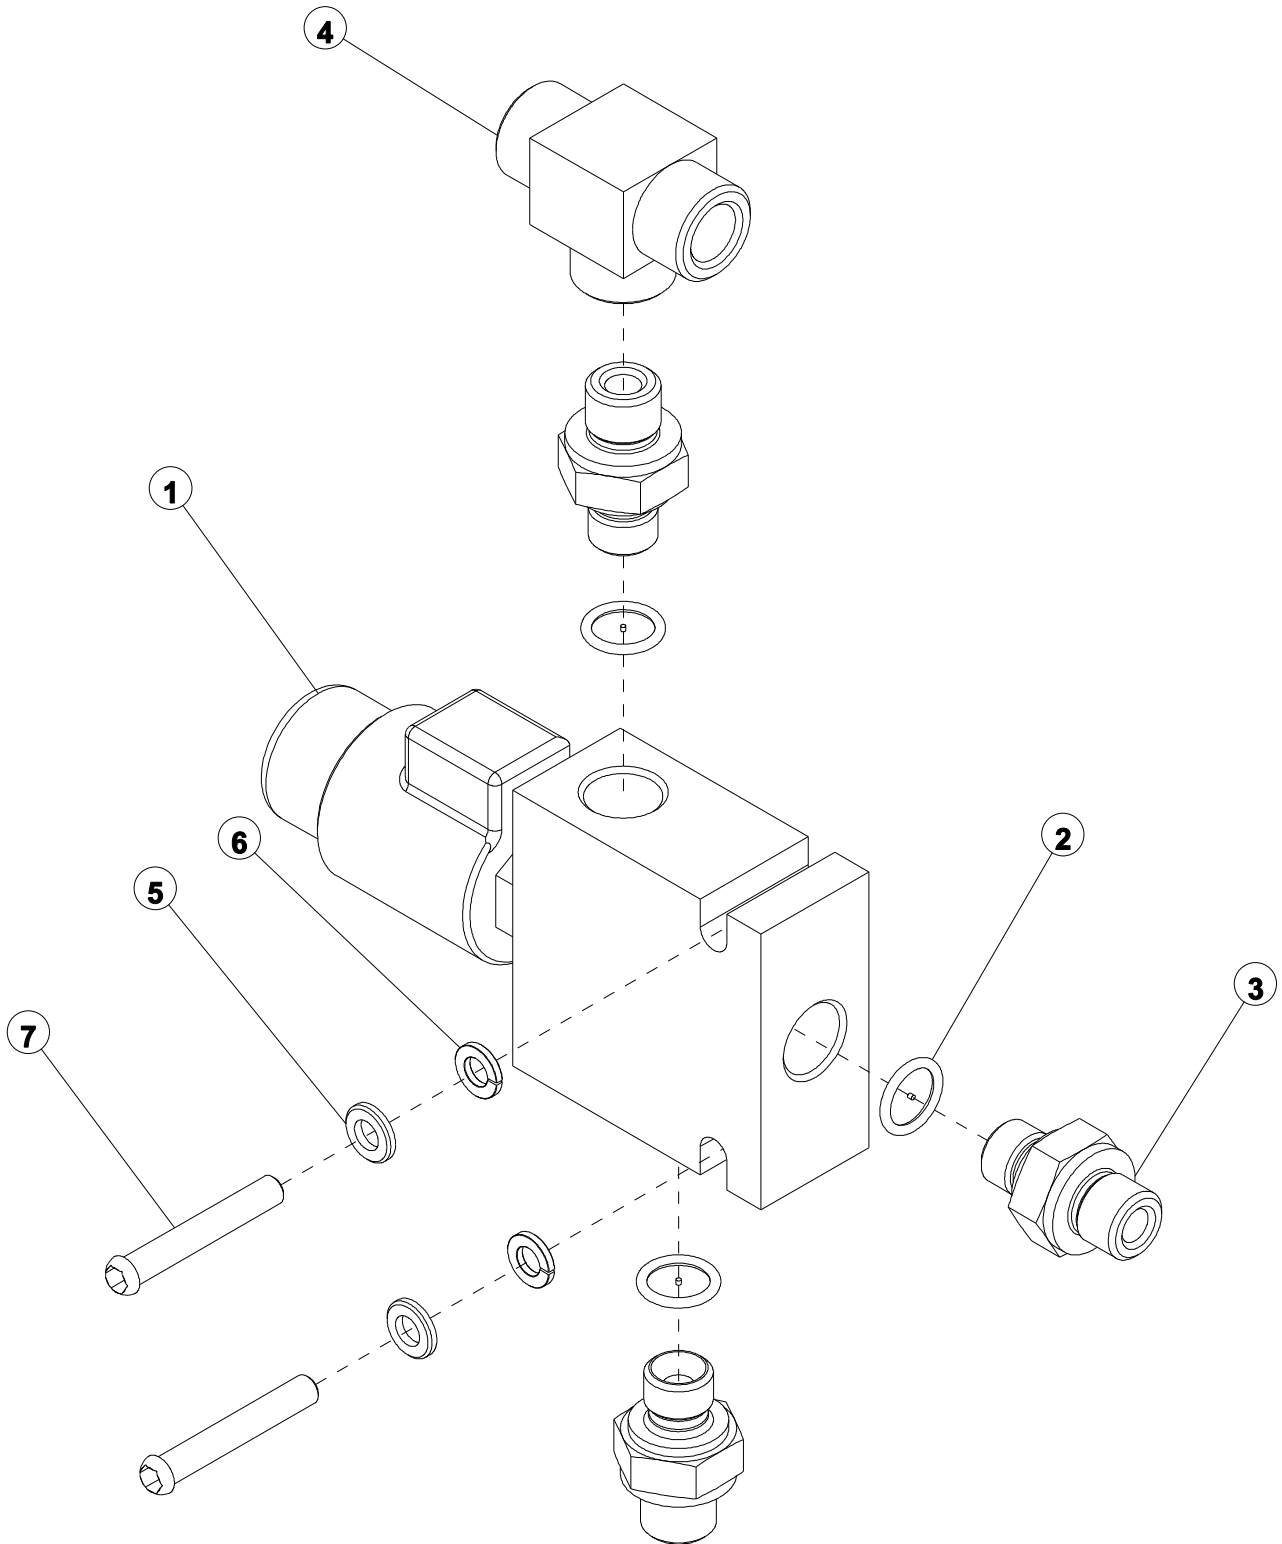

<b>ITEM</b>	<b>PART NO.</b>	<b>REV NO.</b>	<b>DESCRIPTION</b>	<b>QTY</b>	<b>REMARKS</b>
1	2008446	01	VALVE BLOCK PLATE	1	
2	2007296	00	VALVE LOADER 3 SPL	1	
3	2000365	00	BOLT M8X70	4	
4	2000352	00	WASHER PLATE M8	8	
5	2000353	00	WASHER SPRING M8	4	
6	2000360	00	BOLT M8X20	4	
7	2000355	00	NUT NYLOCK M8	4	
8	2009292	00	OIL SEAL	8	
9	2008993	00	OIL SEAL	7	
10	2010503	00	HYDRAULIC TUBE FITTING CONNECTOR	4	
11	2009447	00	HYDRAULIC TUBE FITTING NIPPLE	2	
12	2002336	01	HYDRAULIC TUBE FITTING CONNECTOR	4	
13	2009448	00	HYDRAULIC TUBE FITTING NIPPLE	3	
14	2003580	00	HYDRAULIC TUBE FITTING CONNECTOR	1	
15	2009451	00	HYDRAULIC TUBE FITTING CONNECTOR	1	

<b>ITEM</b>	<b>PART NO.</b>	<b>REV NO.</b>	<b>DESCRIPTION</b>	<b>QTY</b>	<b>REMARKS</b>
1	2010319	00	TIE ROD 3 SPOOL	4	
2	2004341	00	D4 30350 V MAX	1	
3	2010320	00	D4 ASS TAPPO SOST V MAX	1	
4	2010321	00	COLL E SUP U05	1	
5	2005855	00	D4 KIT VR	2	
6	2010322	00	D4 COM IDR FLOAT PARTE ANT U02	1	
7	2010323	00	D4 COM IDR POST DE FLOAT U02	1	
8	2010324	00	SEZ FLOAT (RP) CV U04 BOOM PRIOR	1	
9	2010325	00	STL DE CI FLOAT D4	1	
10	2010326	00	M50 V AU 251 400	3	
11	2010327	00	D4 02 PA PB AC VALVE	1	
12	2010328	00	D4 VR BOOM PRIORITY	1	
13	2010329	00	D4 COM IDR 916	4	
14	2010330	00	SEZ TANDAM CV U04 BOOM PRIOR	1	
15	2010331	00	STL DE PRZ CI D4	2	
16	2010332	00	SEZ PARALL	1	
17	2003843	00	D4 05 PA PB	2	
18	2010333	00	KIT TAPPO	1	
19	2010334	00	KIT TAPPO	2	
20	2004363	00	TAPPO CONICO	1	
21	2010335	00	COLL U SUP U05 LAT U04 POST	1	
22	2011723	00	KIT GUARNIZIONI-HC-D4/3	1	

---

ITEM	PART NO.	REV NO.	DESCRIPTION	QTY	REMARKS
1	2008589	00	CONTROL VALVE	1	
2	2002052	00	O RING	3	
3	2010503	00	HYDRAULIC TUBE FITTING CONNECTOR	3	
4	2009279	00	HYDRAULIC TUBE FITTING CONNECTOR	1	
5	2000338	00	WASHER PLATE M6	2	
6	2000340	00	WASHER SPRING M6	2	
7	2000350	00	BOLT DOME M6X40	2	