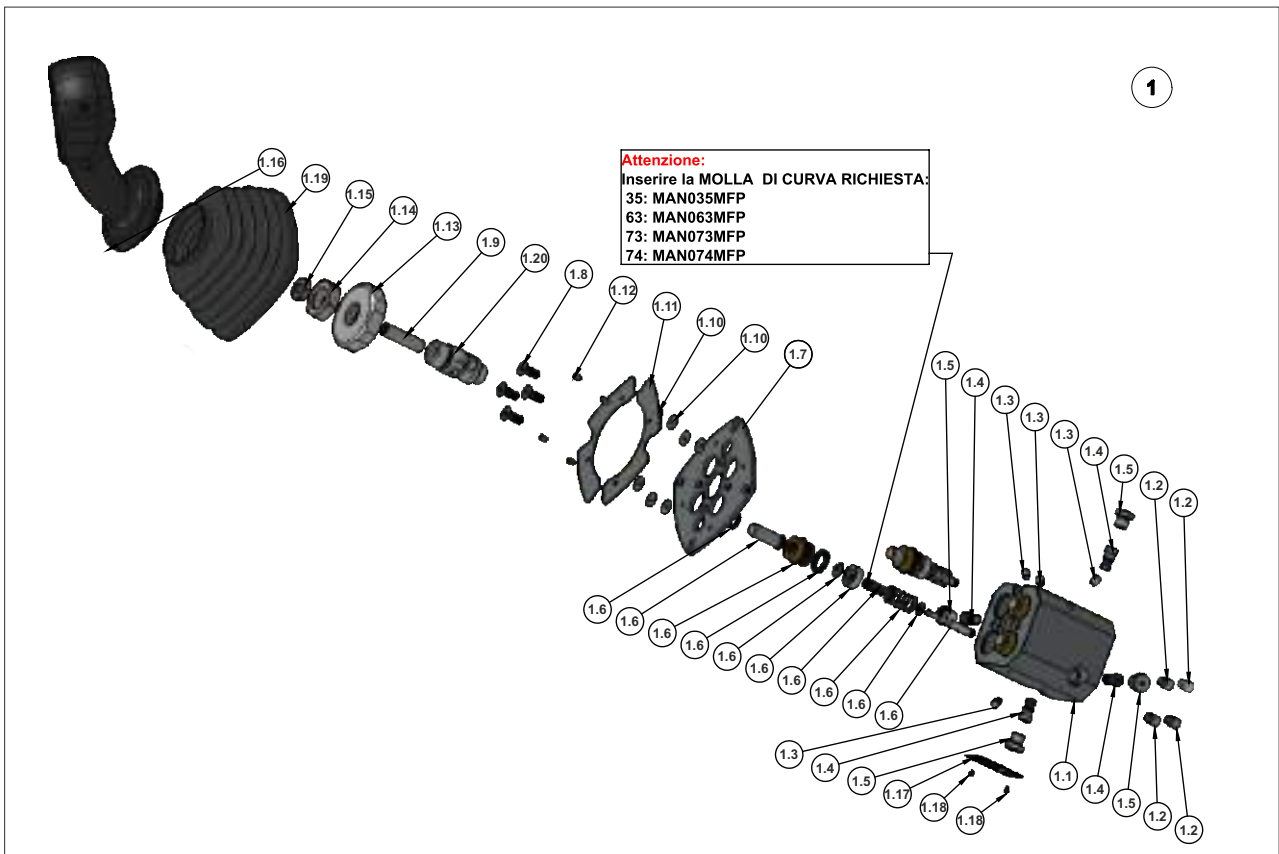

ITEM	PART NO.	REV NO.	DESCRIPTION	QTY	REMARKS
1	2007297	00	JOYSTICK TRACTION	1	
2	2000036	00	WASHER BONDED SEAL	6	
3	2000038	03	HYDRAULIC TUBE CONNECTOR	6	
1.1	2009699	05	JOYSTICK BODY WITH REVERSE ROTATION	1	
1.2	2009623	00	AVSEAL 8mm PLUG	4	
1.3	2009700	00	AVSEAL 6mm PLUG	4	
1.4	2009701	00	SHUT OFF VALVE G 1B8	4	
1.5	2009702	00	PLUG WITH O RING G 1B8	4	
1.6	2009703	00	JOYSTICK DIRECTIONAL CONTROL	4	
1.7	2009704	01	JOYSTICK PLATE	1	
1.8	2009705	00	SOCKET CSK HEAD SCREW M6X16	4	
1.9	2009706	00	GRANO STEI M10X40	1	
1.10	2009707	00	WASHER	8	
1.11	2009708	01	PLATE	1	
1.12	2009709	00	BLIND RIVET DIA 6	4	
1.13	2009710	06	PLATE	1	
1.14	2009711	00	NUT M20	1	
1.15	2009712	00	NUT M10	1	
1.16	2009713	00	JOYSTICK HANDLE	1	
1.17	2009714	00	PWG PLATE	1	
1.18	2009715	00	BLIND RIVET DIA 2	2	
1.19	2009716	00	SQUARE BELLOS 100X100	1	
1.20	2009717	00	CARDEN JOINT Gs23 12	1