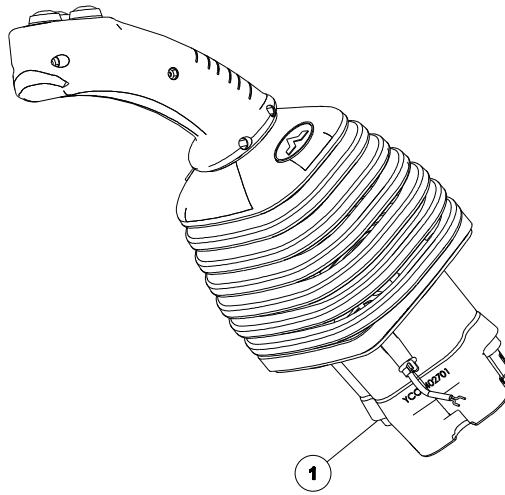

ITEM	PART NO.	REV NO.	DESCRIPTION	QTY	REMARKS
1	7023816	01	CABIN FOOT ACC FAB ASSY SSL	1	
2	2000222	00	FLANGE BEARING FRONT DOOR	3	
3	7022903	00	CLAMP FOOT ACCELERATOR	1	
4	2008363	00	ACCELERATOR PEDAL LINK	1	
5	2008345	01	ROD PEDAL LEVER	1	
6	7022852	01	FOOT ACCELERATOR PEDAL ASSY	1	
7	2000175	00	CIRCLIP C8	1	
8	2008876	00	COTTOR PIN 3X27	1	
9	2004143	01	COVER JOYSTICK PEDAL	1	
10	2008098	01	SPRING ACCELERATOR PEDAL	1	
11	2008110	00	CABLE FOOT ACCELERATOR	1	
12	7000274	00	WASHER SPRING M6	4	
13	2000343	00	BOLT DOME HEAD M6X15	4	

<b>ITEM</b>	<b>PART NO.</b>	<b>REV NO.</b>	<b>DESCRIPTION</b>	<b>QTY</b>	<b>REMARKS</b>
1	7025319	00	HAND ACC MOUNT PLATE FAB	1	
2	2008343	00	PIN HAND THROTTLE	1	
3	2008356	00	PLATE HAND THROTTLE	2	
4	2008291	00	WASHER BELLEVILLE	2	
5	2008292	00	FRICTION PAD	2	
6	2008357	01	PLATE THROTTLE BENT	1	
7	2000353	00	WASHER SPRING M8	3	
8	2000355	00	NUT NYLOCK M8	3	
9	2000119	00	BACKHOE JOCKEY KNOB	1	
10	2000759	00	BOLT M8X 45	2	
11	2008109	00	CABLE HAND ACCELERATOR	1	
12	2000343	00	BOLT DOME HEAD M6X15	4	

<b>ITEM</b>	<b>PART NO.</b>	<b>REV NO.</b>	<b>DESCRIPTION</b>	<b>QTY</b>	<b>REMARKS</b>
1	2007297	00	JOYSTICK TRACTION	1	
2	2000036	00	WASHER BONDED SEAL	6	
3	2000038	03	HYDRAULIC TUBE CONNECTOR	6	
1.1	2009699	05	JOYSTICK BODY WITH REVERSE ROTATION	1	
1.2	2009623	00	AVSEAL 8mm PLUG	4	
1.3	2009700	00	AVSEAL 6mm PLUG	4	
1.4	2009701	00	SHUT OFF VALVE G 1B8	4	
1.5	2009702	00	PLUG WITH O RING G 1B8	4	
1.6	2009703	00	JOYSTICK DIRECTIONAL CONTROL	4	
1.7	2009704	01	JOYSTICK PLATE	1	
1.8	2009705	00	SOCKET CSK HEAD SCREW M6X16	4	
1.9	2009706	00	GRANO STEI M10X40	1	
1.10	2009707	00	WASHER	8	
1.11	2009708	01	PLATE	1	
1.12	2009709	00	BLIND RIVET DIA 6	4	
1.13	2009710	06	PLATE	1	
1.14	2009711	00	NUT M20	1	
1.15	2009712	00	NUT M10	1	
1.16	2009713	00	JOYSTICK HANDLE	1	
1.17	2009714	00	PWG PLATE	1	
1.18	2009715	00	BLIND RIVET DIA 2	2	
1.19	2009716	00	SQUARE BELLOS 100X100	1	
1.20	2009717	00	CARDEN JOINT Gs23 12	1	