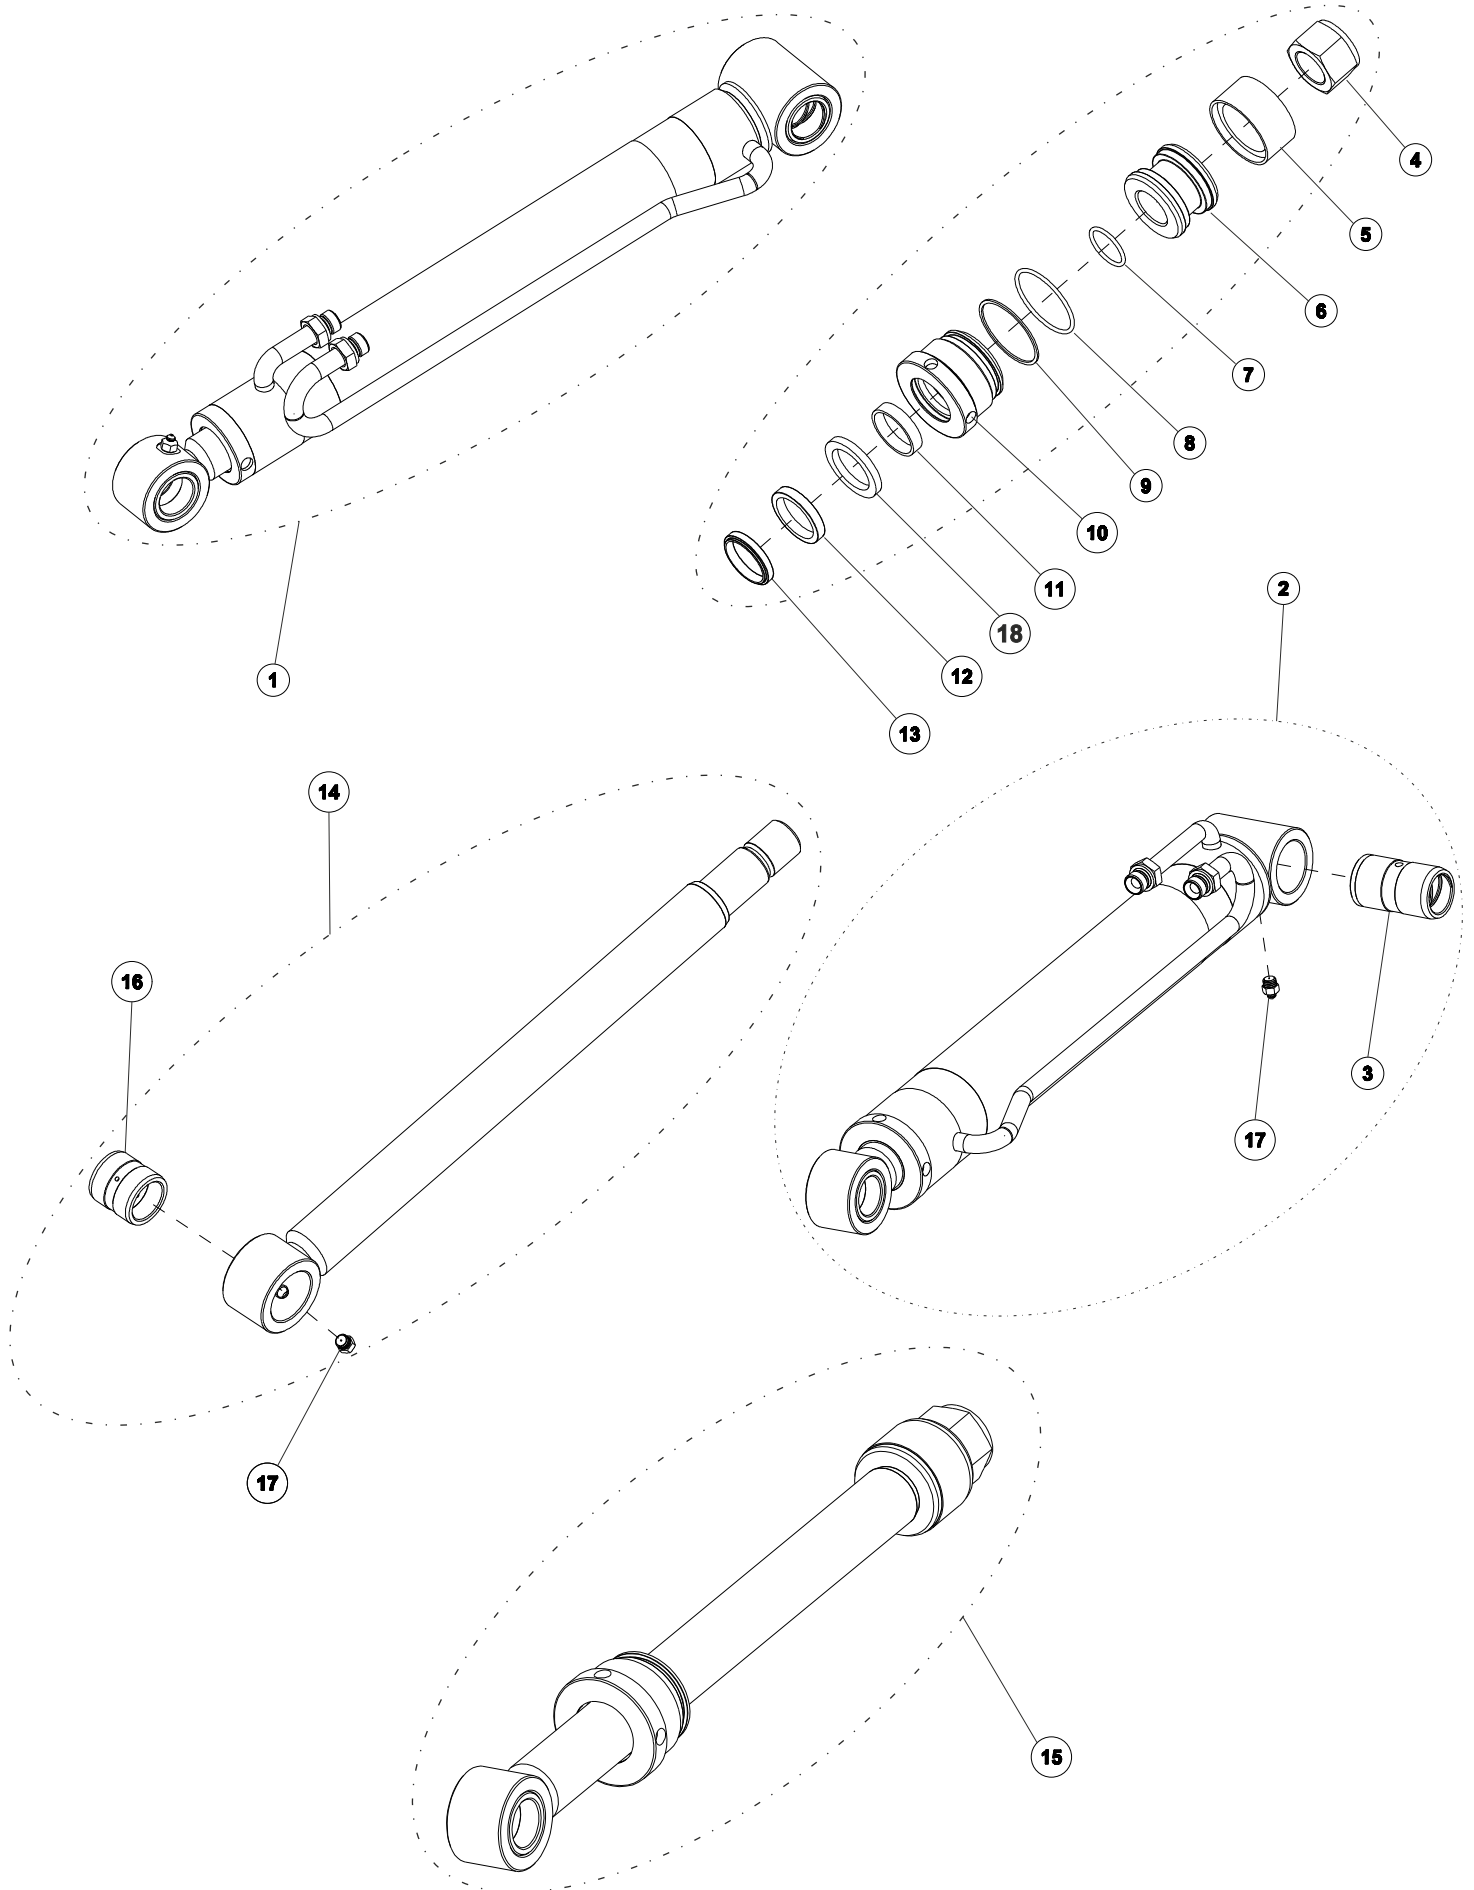

CYLINDER ASSEMBLY LHS SSL BKT

ITEM	PART NO.	REV NO.	DESCRIPTION	QTY	REMARKS
1	2010989	00	BUCKET CYLINDER FULL ASSY LHS	1	
2	2010990	00	BUCKET CYLINDER FAB LHS	1	
3	7002271	00	BUSH	1	
4	2000590	00	NUT M30	1	
5	2000650	00	COMPACT SEAL	2	
6	7001781	00	PISTON	1	
7	2001514	00	O RING	1	
8	2000646	00	O RING	1	
9	2000647	00	WHITE RING	1	
10	2010984	00	CYLINDER HEAD	1	
11	2000600	00	SLYDRING	1	
12	2000599	00	U CUP	1	
13	2001613	00	WIPER	1	
14	2010986	00	BKT CYL PISTON WITH BUSH ASSY	1	
15	2010985	00	BKT CYL PISTON WITH HEAD FULL ASSY	1	
16	7002258	00	HARDEN BUSH	1	
17	2000304	00	GREASE NIPPLE	2	
18	2000601	00	SEAL STEP	1