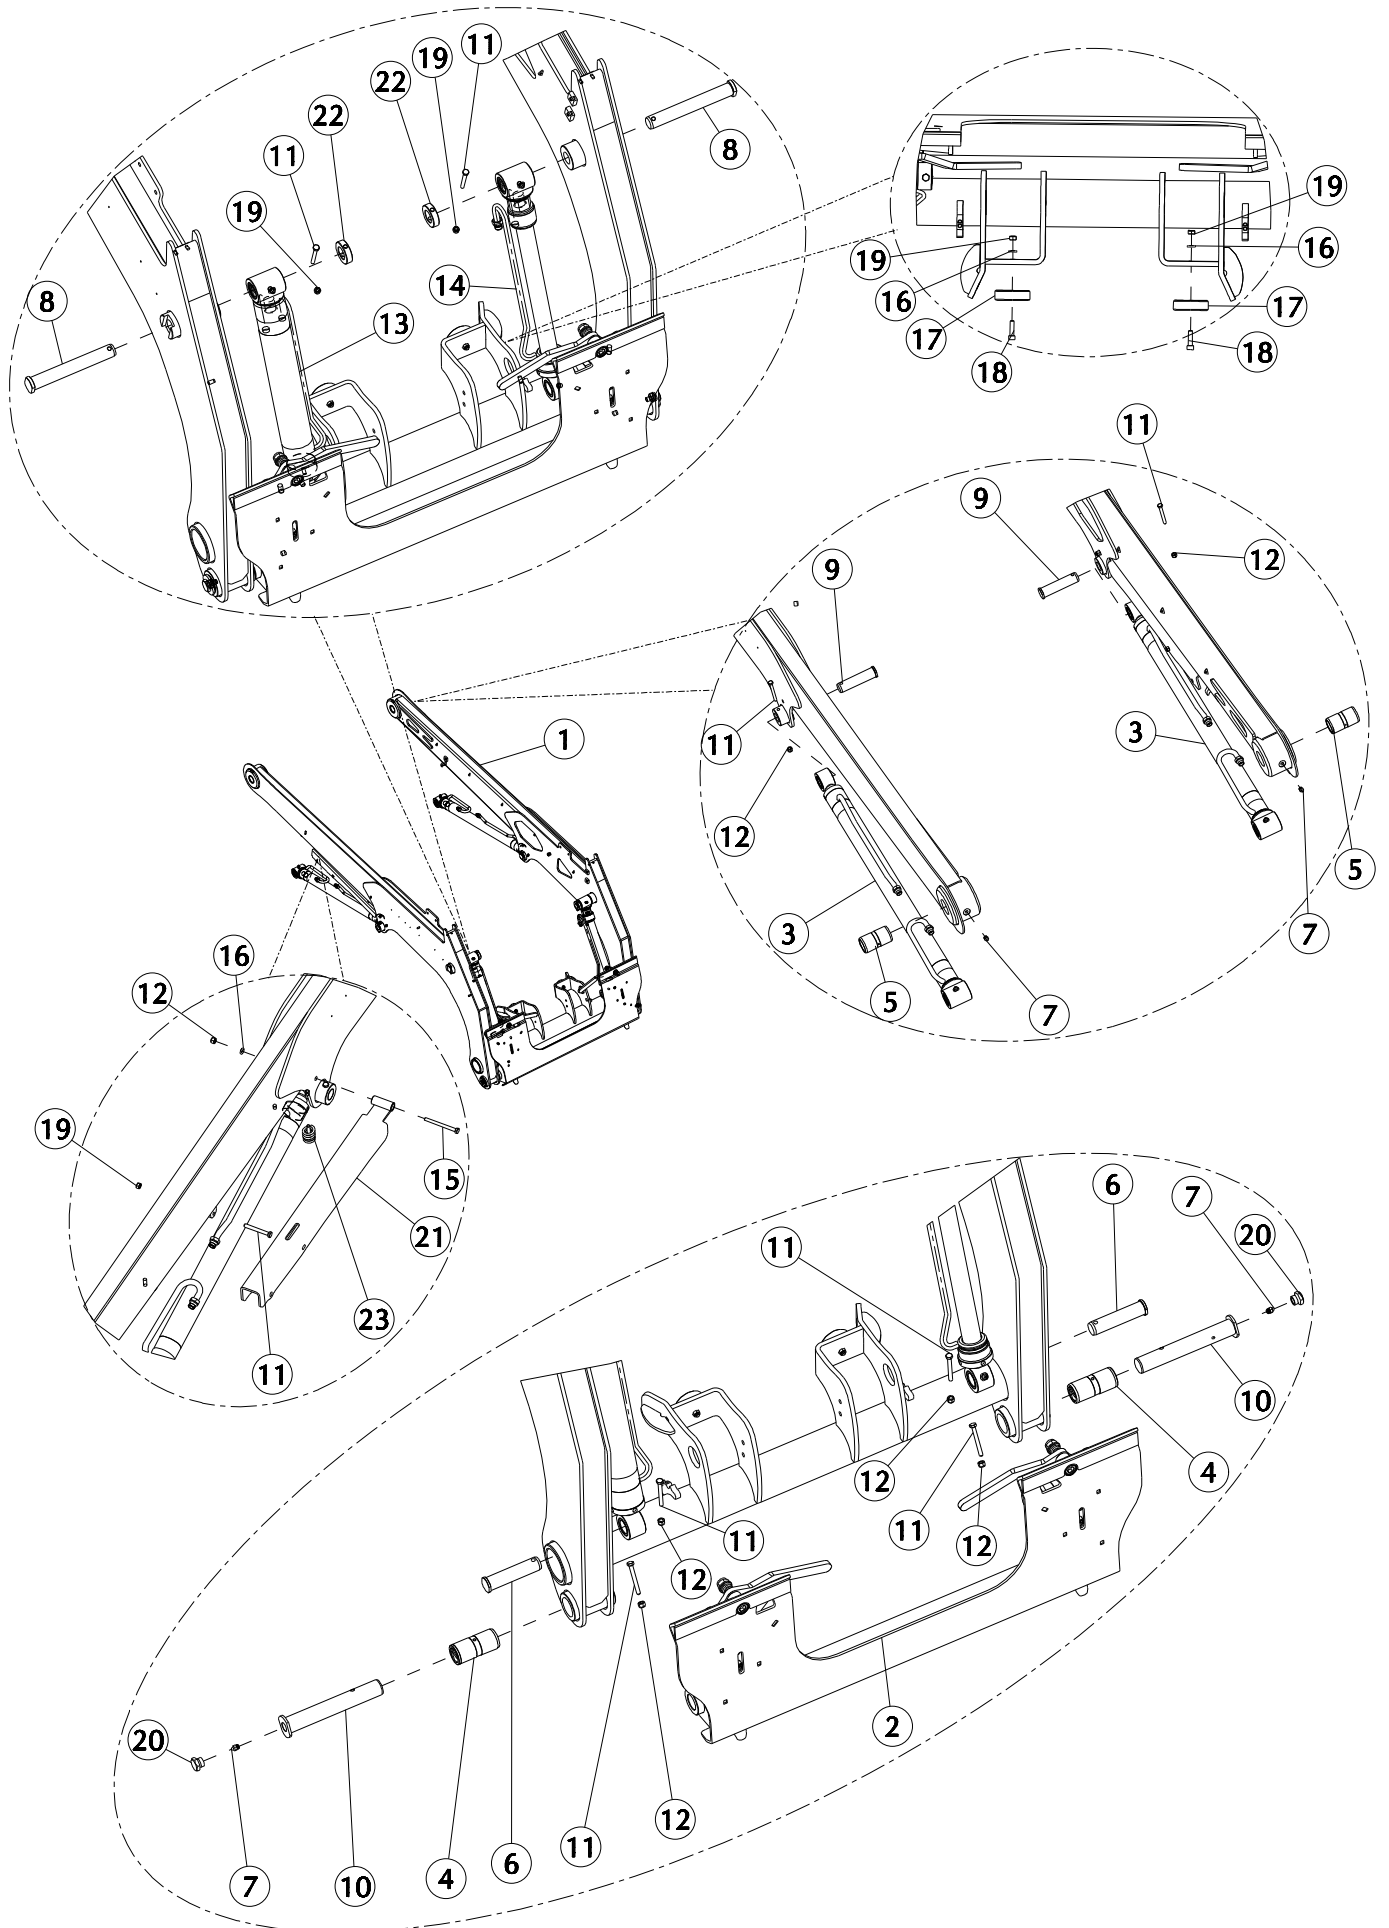

<b>ITEM</b>	<b>PART NO.</b>	<b>REV NO.</b>	<b>DESCRIPTION</b>	<b>QTY</b>	<b>REMARKS</b>
1	2008446	01	VALVE BLOCK PLATE	1	
2	2007296	00	VALVE LOADER 3 SPL	1	
3	2000365	00	BOLT M8X70	4	
4	2000352	00	WASHER PLATE M8	8	
5	2000353	00	WASHER SPRING M8	4	
6	2000360	00	BOLT M8X20	4	
7	2000355	00	NUT NYLOCK M8	4	
8	2009292	00	OIL SEAL	8	
9	2008993	00	OIL SEAL	7	
10	2010503	00	HYDRAULIC TUBE FITTING CONNECTOR	4	
11	2009447	00	HYDRAULIC TUBE FITTING NIPPLE	2	
12	2002336	01	HYDRAULIC TUBE FITTING CONNECTOR	4	
13	2009448	00	HYDRAULIC TUBE FITTING NIPPLE	3	
14	2003580	00	HYDRAULIC TUBE FITTING CONNECTOR	1	
15	2009451	00	HYDRAULIC TUBE FITTING CONNECTOR	1	

---

ITEM	PART NO.	REV NO.	DESCRIPTION	QTY	REMARKS
1	2008589	00	CONTROL VALVE	1	
2	2002052	00	O RING	3	
3	2010503	00	HYDRAULIC TUBE FITTING CONNECTOR	3	
4	2009279	00	HYDRAULIC TUBE FITTING CONNECTOR	1	
5	2000338	00	WASHER PLATE M6	2	
6	2000340	00	WASHER SPRING M6	2	
7	2000350	00	BOLT DOME M6X40	2	

**TOP DOOR ASSEMBLY**

ITEM	PART NO.	REV NO.	DESCRIPTION	QTY	REMARKS
1	7022822	01	TOP DOOR STRUCTURE SSL	1	
2	2000222	00	FLANGE BEARING FRONT DOOR	4	
3	2008318	00	PIN DOOR TOP	2	
4	2000175	00	CIRCLIP C8	2	

# LOADER ARM ASSEMBLY

<b>ITEM</b>	<b>PART NO.</b>	<b>REV NO.</b>	<b>DESCRIPTION</b>	<b>QTY</b>	<b>REMARKS</b>
1	7022845	03	ARM ASSY WITH BQRSL	1	
2	7002233LC	00	BULL LOGO RH	1	
3	7002230LC	00	BULL LOGO LH	1	
4	7023443	01	PIPE LINE1 BUCKET CYL	1	
5	7023444	01	PIPE LINE2 BUCKET CYL	1	
6	7000147	02	CLAMP PIPE LINE WO TAP	5	
7	2000353	00	SPRING WASHER M8	5	
8	2000357	00	BOLT M8X25	5	