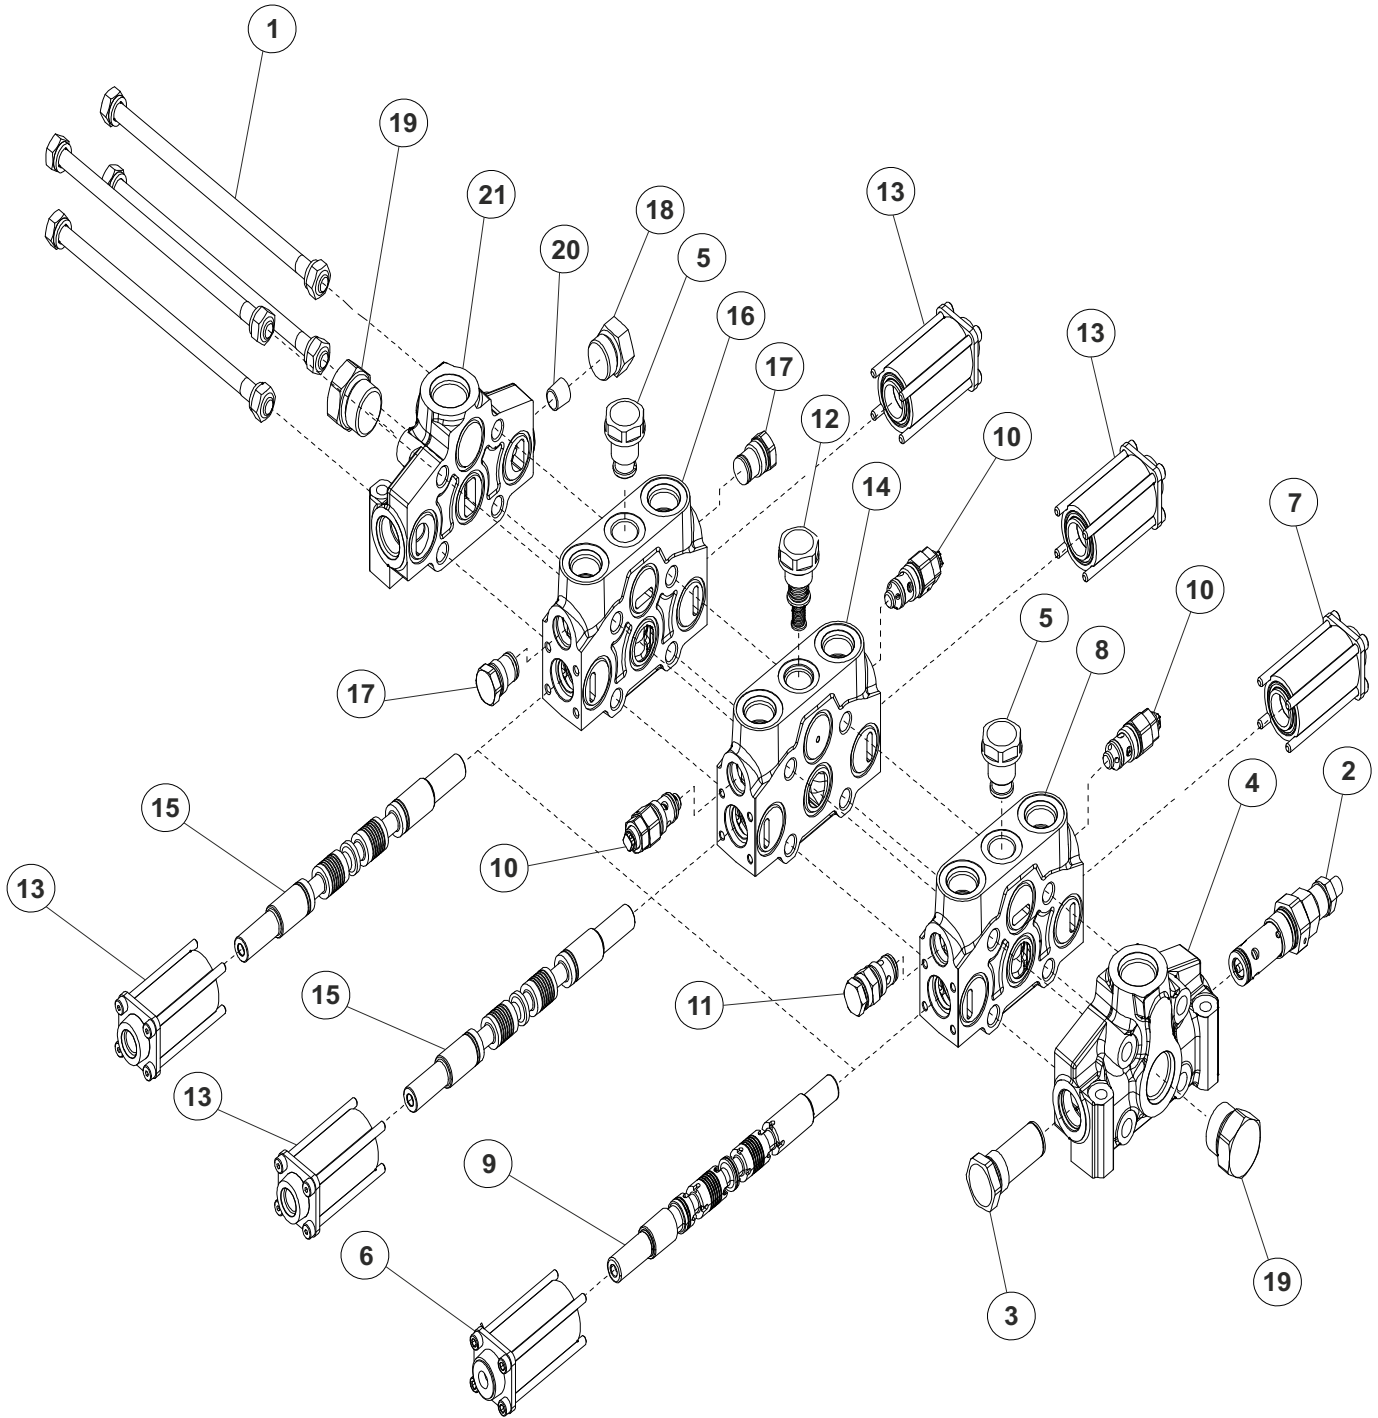

<b>ITEM</b>	<b>PART NO.</b>	<b>REV NO.</b>	<b>DESCRIPTION</b>	<b>QTY</b>	<b>REMARKS</b>
1	2008446	01	VALVE BLOCK PLATE	1	
2	2007296	00	VALVE LOADER 3 SPL	1	
3	2000365	00	BOLT M8X70	4	
4	2000352	00	WASHER PLATE M8	8	
5	2000353	00	WASHER SPRING M8	4	
6	2000360	00	BOLT M8X20	4	
7	2000355	00	NUT NYLOCK M8	4	
8	2009292	00	OIL SEAL	8	
9	2008993	00	OIL SEAL	7	
10	2010503	00	HYDRAULIC TUBE FITTING CONNECTOR	4	
11	2009447	00	HYDRAULIC TUBE FITTING NIPPLE	2	
12	2002336	01	HYDRAULIC TUBE FITTING CONNECTOR	4	
13	2009448	00	HYDRAULIC TUBE FITTING NIPPLE	3	
14	2003580	00	HYDRAULIC TUBE FITTING CONNECTOR	1	
15	2009451	00	HYDRAULIC TUBE FITTING CONNECTOR	1	

<b>ITEM</b>	<b>PART NO.</b>	<b>REV NO.</b>	<b>DESCRIPTION</b>	<b>QTY</b>	<b>REMARKS</b>
1	2010319	00	TIE ROD 3 SPOOL	4	
2	2004341	00	D4 30350 V MAX	1	
3	2010320	00	D4 ASS TAPPO SOST V MAX	1	
4	2010321	00	COLL E SUP U05	1	
5	2005855	00	D4 KIT VR	2	
6	2010322	00	D4 COM IDR FLOAT PARTE ANT U02	1	
7	2010323	00	D4 COM IDR POST DE FLOAT U02	1	
8	2010324	00	SEZ FLOAT (RP) CV U04 BOOM PRIOR	1	
9	2010325	00	STL DE CI FLOAT D4	1	
10	2010326	00	M50 V AU 251 400	3	
11	2010327	00	D4 02 PA PB AC VALVE	1	
12	2010328	00	D4 VR BOOM PRIORITY	1	
13	2010329	00	D4 COM IDR 916	4	
14	2010330	00	SEZ TANDAM CV U04 BOOM PRIOR	1	
15	2010331	00	STL DE PRZ CI D4	2	
16	2010332	00	SEZ PARALL	1	
17	2003843	00	D4 05 PA PB	2	
18	2010333	00	KIT TAPPO	1	
19	2010334	00	KIT TAPPO	2	
20	2004363	00	TAPPO CONICO	1	
21	2010335	00	COLL U SUP U05 LAT U04 POST	1	
22	2011723	00	KIT GUARNIZIONI-HC-D4/3	1	

---

ITEM	PART NO.	REV NO.	DESCRIPTION	QTY	REMARKS
1	2008589	00	CONTROL VALVE	1	
2	2002052	00	O RING	3	
3	2010503	00	HYDRAULIC TUBE FITTING CONNECTOR	3	
4	2009279	00	HYDRAULIC TUBE FITTING CONNECTOR	1	
5	2000338	00	WASHER PLATE M6	2	
6	2000340	00	WASHER SPRING M6	2	
7	2000350	00	BOLT DOME M6X40	2	