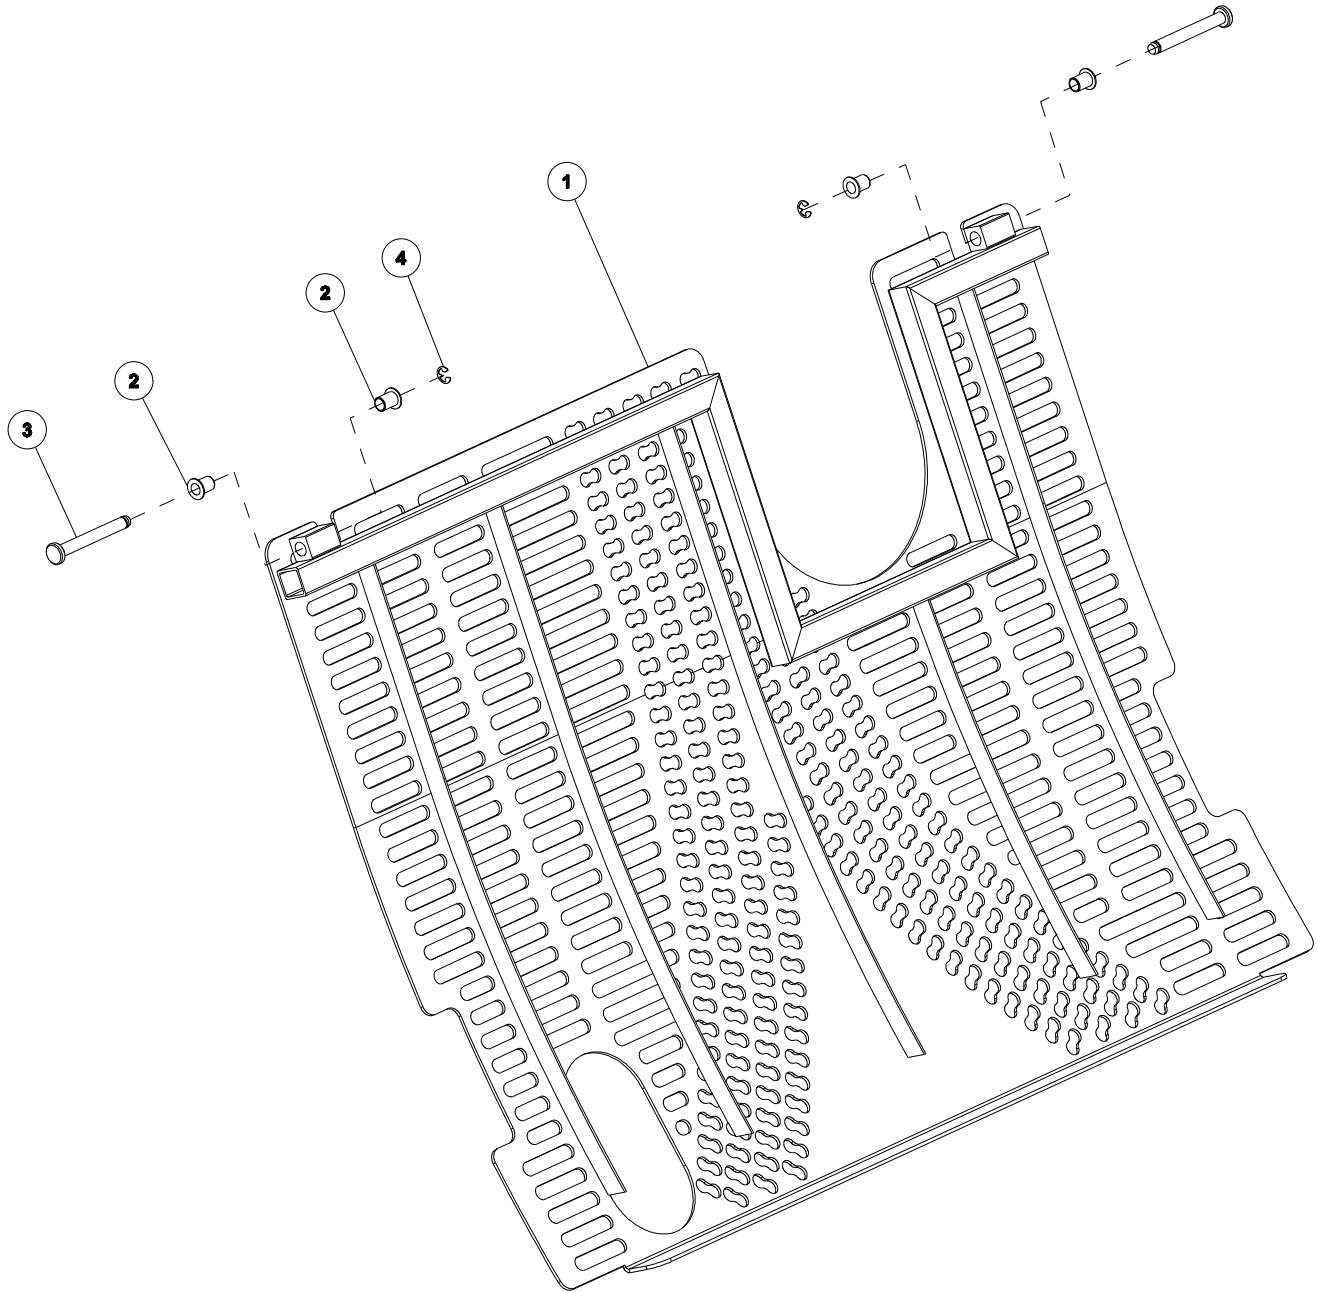

<b>ITEM</b>	<b>PART NO.</b>	<b>REV NO.</b>	<b>DESCRIPTION</b>	<b>QTY</b>	<b>REMARKS</b>
1	2008446	01	VALVE BLOCK PLATE	1	
2	2007296	00	VALVE LOADER 3 SPL	1	
3	2000365	00	BOLT M8X70	4	
4	2000352	00	WASHER PLATE M8	8	
5	2000353	00	WASHER SPRING M8	4	
6	2000360	00	BOLT M8X20	4	
7	2000355	00	NUT NYLOCK M8	4	
8	2009292	00	OIL SEAL	8	
9	2008993	00	OIL SEAL	7	
10	2010503	00	HYDRAULIC TUBE FITTING CONNECTOR	4	
11	2009447	00	HYDRAULIC TUBE FITTING NIPPLE	2	
12	2002336	01	HYDRAULIC TUBE FITTING CONNECTOR	4	
13	2009448	00	HYDRAULIC TUBE FITTING NIPPLE	3	
14	2003580	00	HYDRAULIC TUBE FITTING CONNECTOR	1	
15	2009451	00	HYDRAULIC TUBE FITTING CONNECTOR	1	

---

ITEM	PART NO.	REV NO.	DESCRIPTION	QTY	REMARKS
1	2008589	00	CONTROL VALVE	1	
2	2002052	00	O RING	3	
3	2010503	00	HYDRAULIC TUBE FITTING CONNECTOR	3	
4	2009279	00	HYDRAULIC TUBE FITTING CONNECTOR	1	
5	2000338	00	WASHER PLATE M6	2	
6	2000340	00	WASHER SPRING M6	2	
7	2000350	00	BOLT DOME M6X40	2	

**FILTER ASSEMBLY**

<b>ITEM</b>	<b>PART NO.</b>	<b>REV NO.</b>	<b>DESCRIPTION</b>	<b>QTY</b>	<b>REMARKS</b>
<b>1</b>	<b>2007779</b>	<b>00</b>	<b>FILTER HYDRAULIC</b>	<b>1</b>	
<b>2</b>	<b>2000021</b>	<b>00</b>	<b>WASHER BONDED SEAL</b>	<b>1</b>	
<b>3</b>	<b>2000039</b>	<b>00</b>	<b>WASHER BONDED SEAL</b>	<b>4</b>	
<b>4</b>	<b>2001701</b>	<b>02</b>	<b>HYDRAULIC TUBE FITTING CONNECTOR</b>	<b>1</b>	
<b>5</b>	<b>2001726</b>	<b>00</b>	<b>HYDRAULIC TUBE FITTING NIPPLE</b>	<b>1</b>	
<b>6</b>	<b>2001650</b>	<b>00</b>	<b>HYDRAULIC TUBE FITTING NIPPLE</b>	<b>1</b>	
<b>7</b>	<b>2000058</b>	<b>01</b>	<b>HYDRAULIC TUBE FITTING CONNECTOR</b>	<b>2</b>	
<b>8</b>	<b>2000291</b>	<b>00</b>	<b>WASHER PLATE M10</b>	<b>2</b>	
<b>9</b>	<b>2000292</b>	<b>00</b>	<b>WASHER SPRING M10</b>	<b>2</b>	
<b>10</b>	<b>2000298</b>	<b>00</b>	<b>BOLT M10X25</b>	<b>2</b>	

**TOP DOOR ASSEMBLY**

ITEM	PART NO.	REV NO.	DESCRIPTION	QTY	REMARKS
1	7022822	01	TOP DOOR STRUCTURE SSL	1	
2	2000222	00	FLANGE BEARING FRONT DOOR	4	
3	2008318	00	PIN DOOR TOP	2	
4	2000175	00	CIRCLIP C8	2	