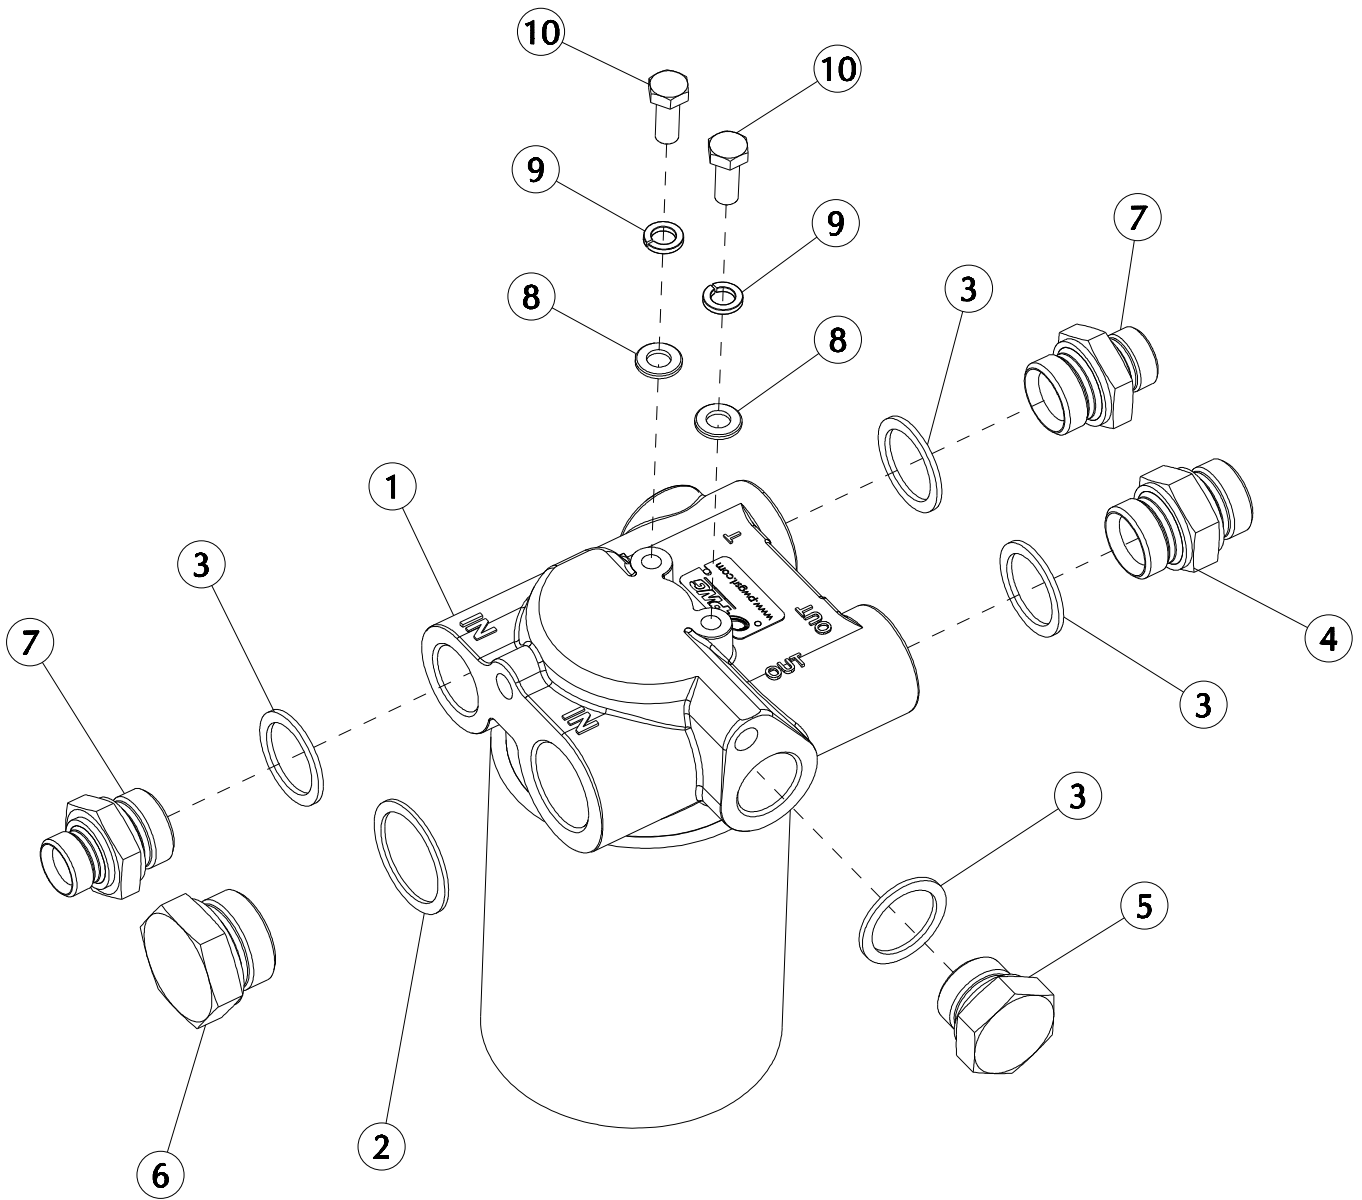

<b>ITEM</b>	<b>PART NO.</b>	<b>REV NO.</b>	<b>DESCRIPTION</b>	<b>QTY</b>	<b>REMARKS</b>
1	2008446	01	VALVE BLOCK PLATE	1	
2	2007296	00	VALVE LOADER 3 SPL	1	
3	2000365	00	BOLT M8X70	4	
4	2000352	00	WASHER PLATE M8	8	
5	2000353	00	WASHER SPRING M8	4	
6	2000360	00	BOLT M8X20	4	
7	2000355	00	NUT NYLOCK M8	4	
8	2009292	00	OIL SEAL	8	
9	2008993	00	OIL SEAL	7	
10	2010503	00	HYDRAULIC TUBE FITTING CONNECTOR	4	
11	2009447	00	HYDRAULIC TUBE FITTING NIPPLE	2	
12	2002336	01	HYDRAULIC TUBE FITTING CONNECTOR	4	
13	2009448	00	HYDRAULIC TUBE FITTING NIPPLE	3	
14	2003580	00	HYDRAULIC TUBE FITTING CONNECTOR	1	
15	2009451	00	HYDRAULIC TUBE FITTING CONNECTOR	1	

<b>ITEM</b>	<b>PART NO.</b>	<b>REV NO.</b>	<b>DESCRIPTION</b>	<b>QTY</b>	<b>REMARKS</b>
1	2010319	00	TIE ROD 3 SPOOL	4	
2	2004341	00	D4 30350 V MAX	1	
3	2010320	00	D4 ASS TAPPO SOST V MAX	1	
4	2010321	00	COLL E SUP U05	1	
5	2005855	00	D4 KIT VR	2	
6	2010322	00	D4 COM IDR FLOAT PARTE ANT U02	1	
7	2010323	00	D4 COM IDR POST DE FLOAT U02	1	
8	2010324	00	SEZ FLOAT (RP) CV U04 BOOM PRIOR	1	
9	2010325	00	STL DE CI FLOAT D4	1	
10	2010326	00	M50 V AU 251 400	3	
11	2010327	00	D4 02 PA PB AC VALVE	1	
12	2010328	00	D4 VR BOOM PRIORITY	1	
13	2010329	00	D4 COM IDR 916	4	
14	2010330	00	SEZ TANDAM CV U04 BOOM PRIOR	1	
15	2010331	00	STL DE PRZ CI D4	2	
16	2010332	00	SEZ PARALL	1	
17	2003843	00	D4 05 PA PB	2	
18	2010333	00	KIT TAPPO	1	
19	2010334	00	KIT TAPPO	2	
20	2004363	00	TAPPO CONICO	1	
21	2010335	00	COLL U SUP U05 LAT U04 POST	1	
22	2011723	00	KIT GUARNIZIONI-HC-D4/3	1	

---

ITEM	PART NO.	REV NO.	DESCRIPTION	QTY	REMARKS
1	2008589	00	CONTROL VALVE	1	
2	2002052	00	O RING	3	
3	2010503	00	HYDRAULIC TUBE FITTING CONNECTOR	3	
4	2009279	00	HYDRAULIC TUBE FITTING CONNECTOR	1	
5	2000338	00	WASHER PLATE M6	2	
6	2000340	00	WASHER SPRING M6	2	
7	2000350	00	BOLT DOME M6X40	2	