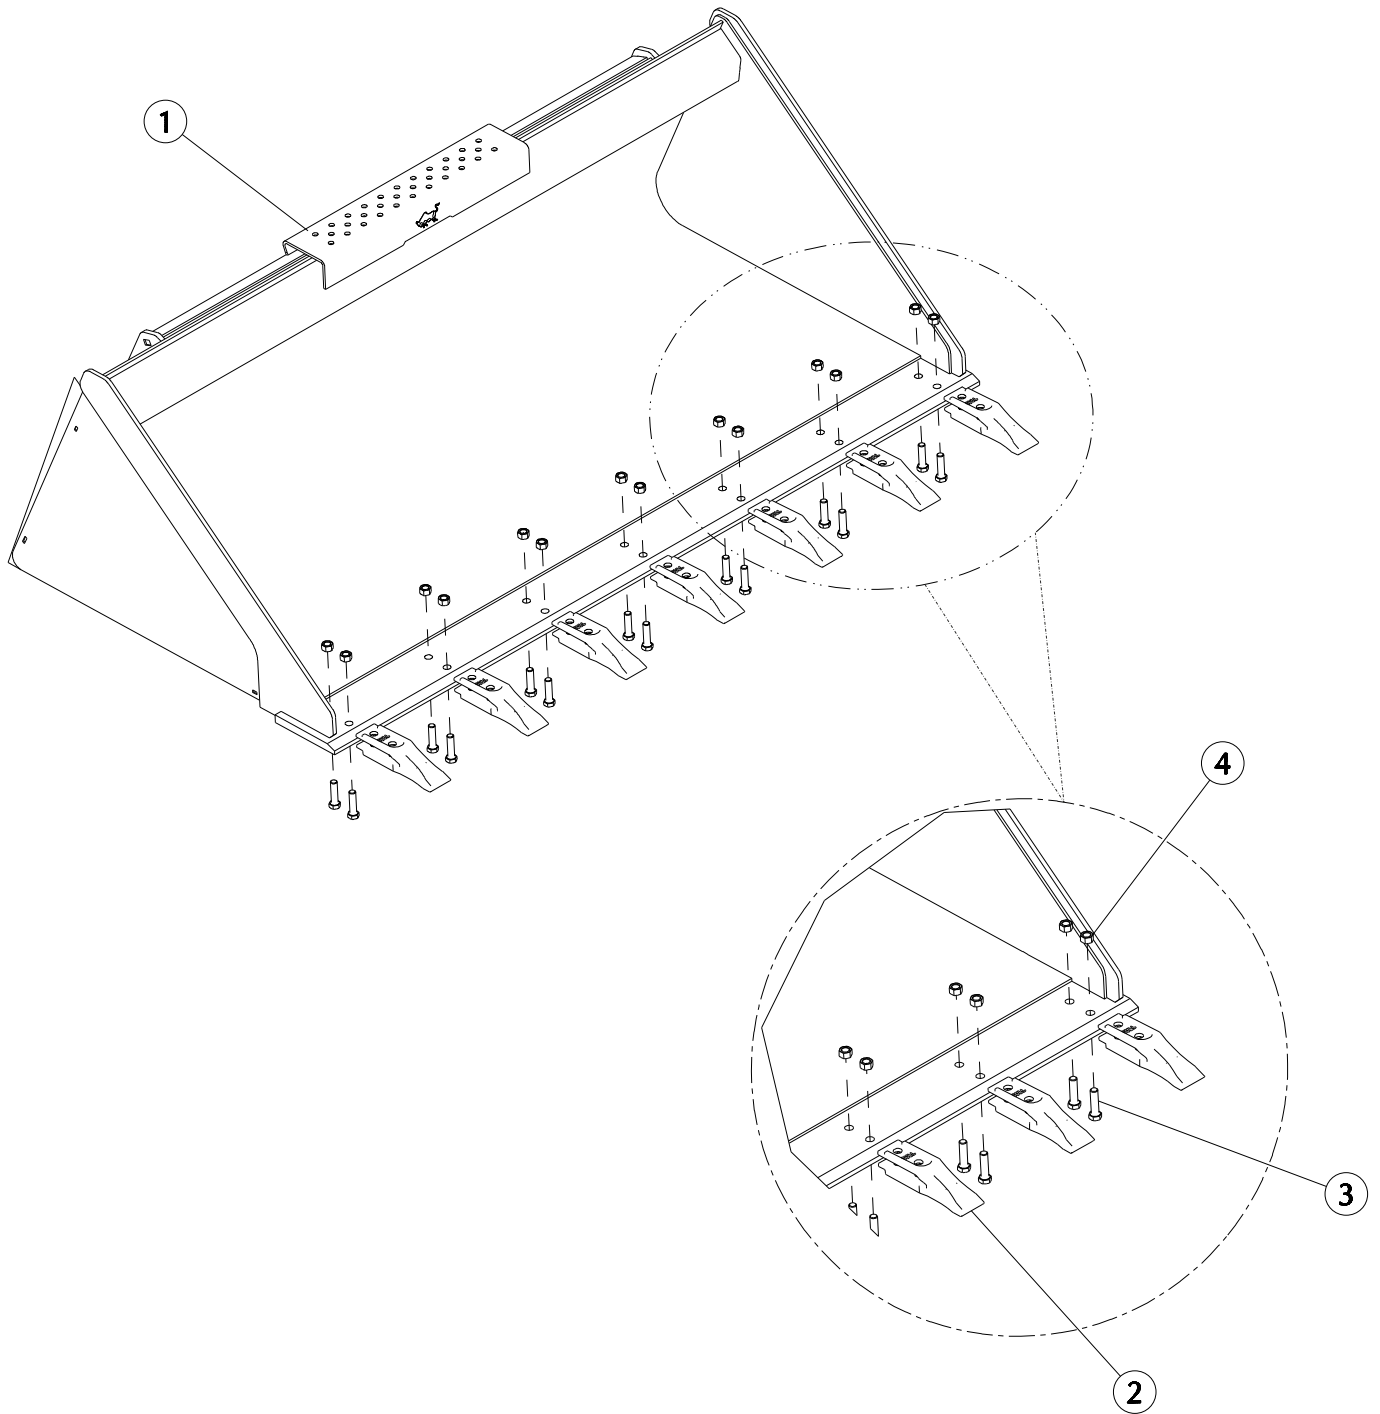

ITEM	PART NO.	REV NO.	DESCRIPTION	QTY	REMARKS
1	7022846	01	BUCKET STRUCTURE ASSY	1	
2	2010480	01	TEETH	7	
3	2001437	00	BOLT M12X45	14	
4	2000313	00	NUT M12	14