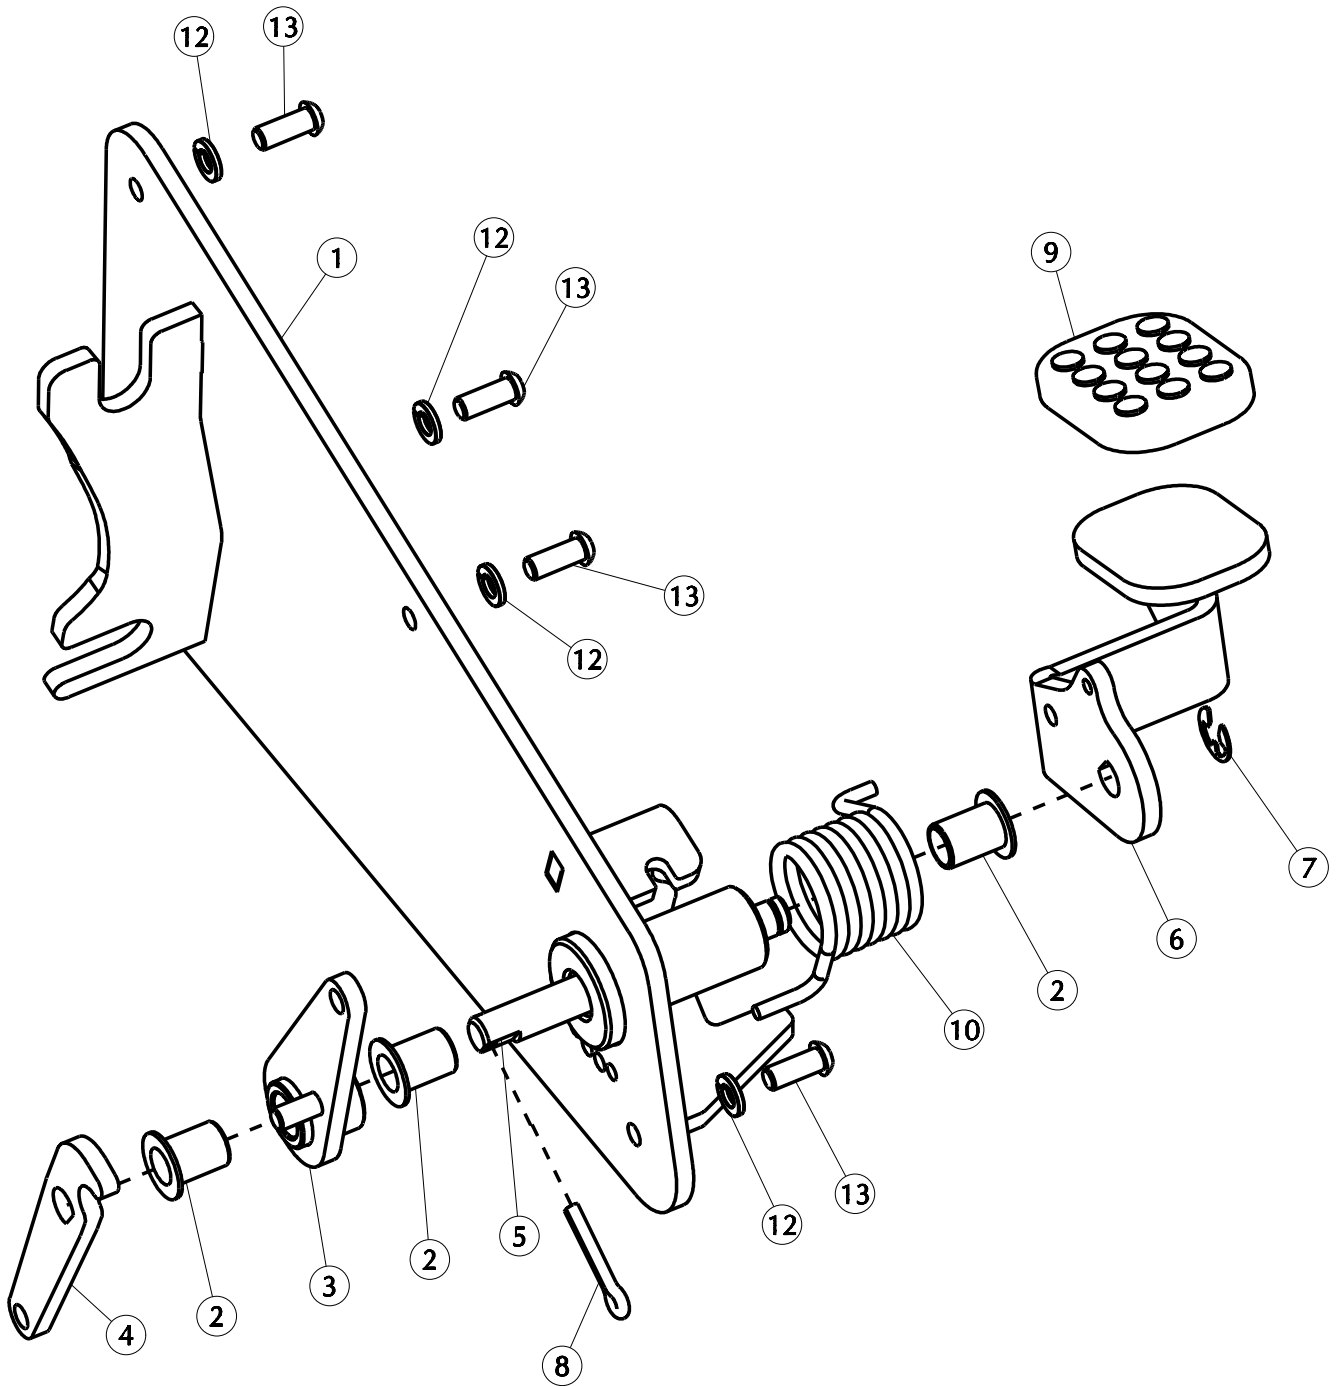

ITEM	PART NO.	REV NO.	DESCRIPTION	QTY	REMARKS
1	7023816	01	CABIN FOOT ACC FAB ASSY SSL	1	
2	2000222	00	FLANGE BEARING FRONT DOOR	3	
3	7022903	00	CLAMP FOOT ACCELERATOR	1	
4	2008363	00	ACCELERATOR PEDAL LINK	1	
5	2008345	01	ROD PEDAL LEVER	1	
6	7022852	01	FOOT ACCELERATOR PEDAL ASSY	1	
7	2000175	00	CIRCLIP C8	1	
8	2008876	00	COTTOR PIN 3X27	1	
9	2004143	01	COVER JOYSTICK PEDAL	1	
10	2008098	01	SPRING ACCELERATOR PEDAL	1	
11	2008110	00	CABLE FOOT ACCELERATOR	1	
12	7000274	00	WASHER SPRING M6	4	
13	2000343	00	BOLT DOME HEAD M6X15	4