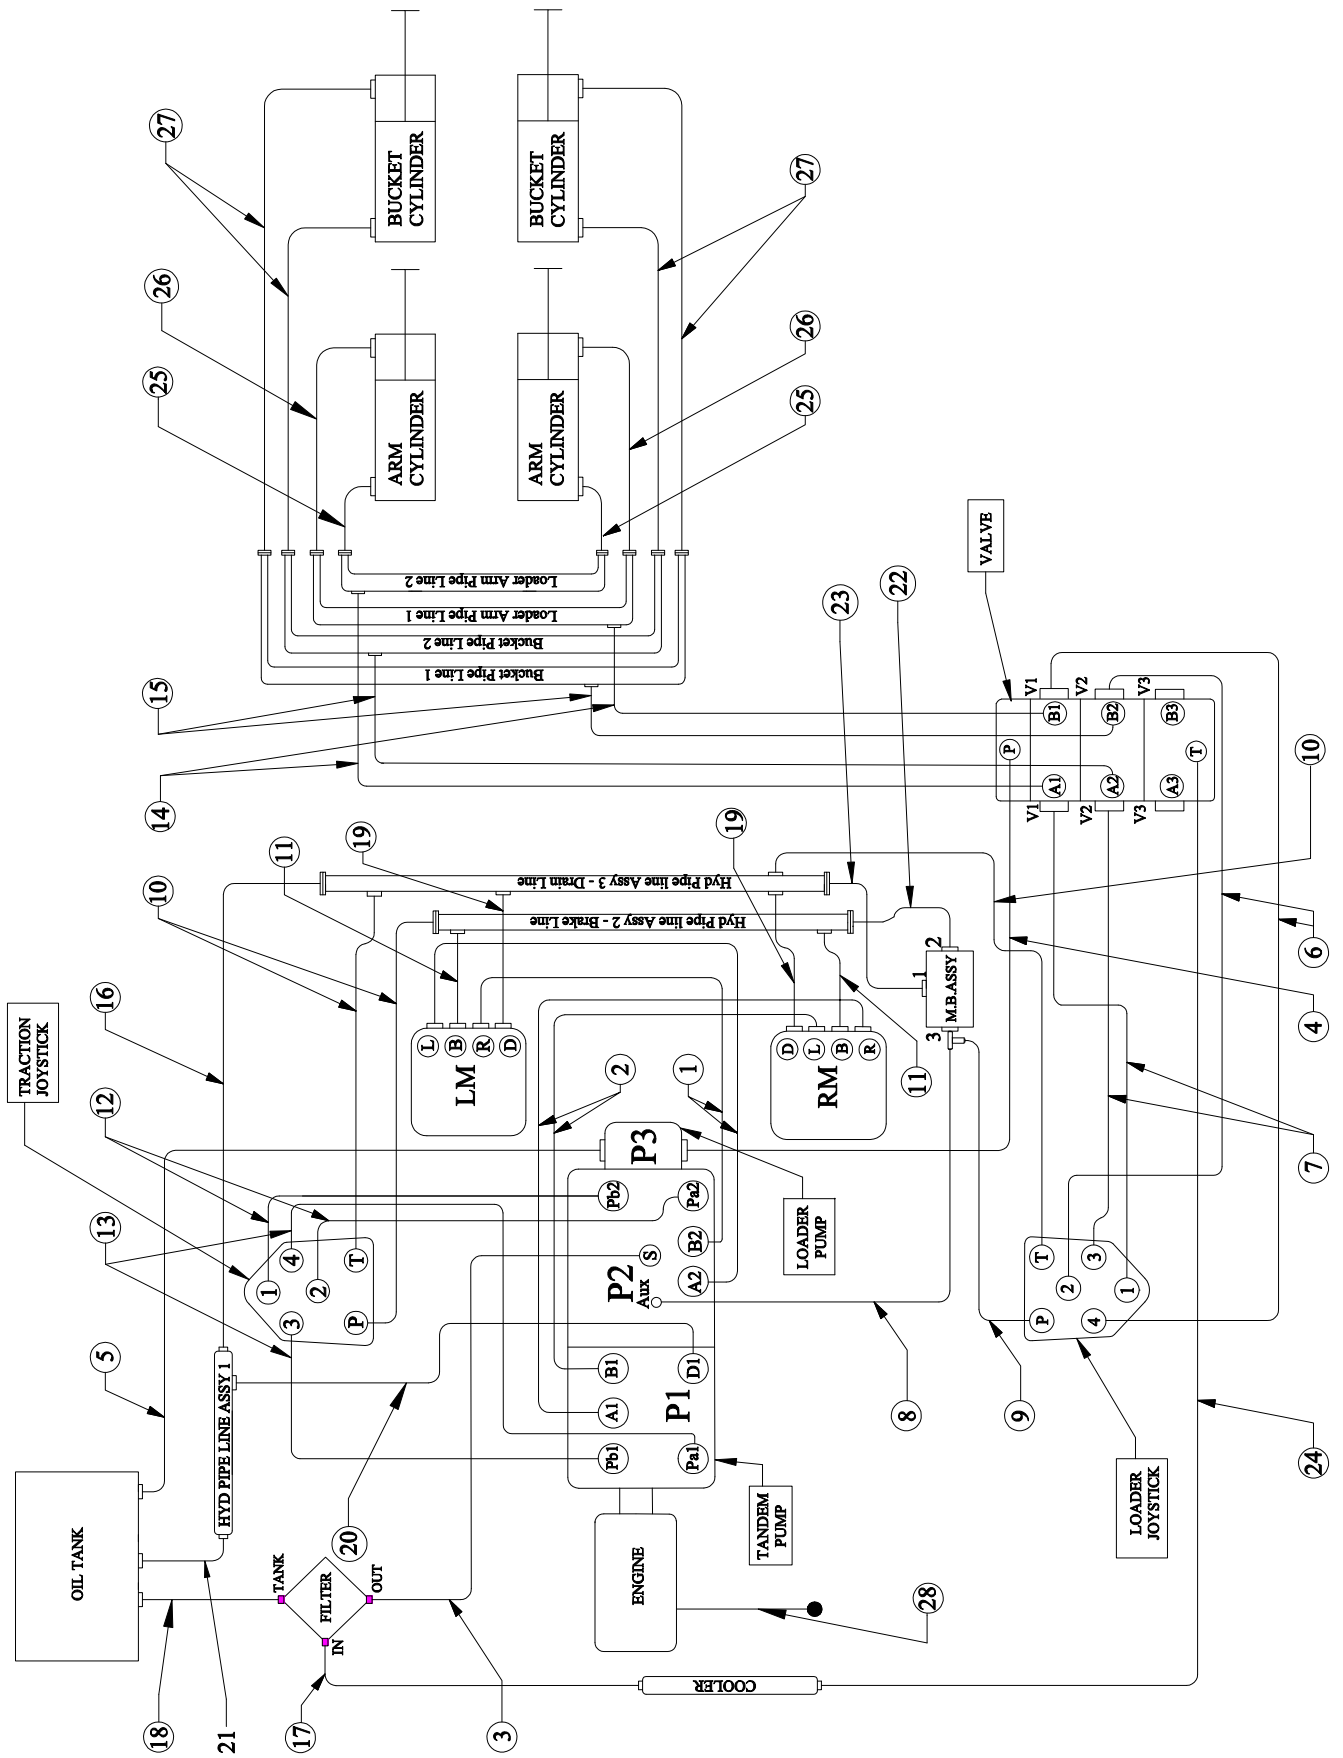

ITEM	PART NO.	REV NO.	DESCRIPTION	QTY	REMARKS
1	2009138	00	HOSE	2	
2	2009139	00	HOSE	2	
3	2009140	00	HOSE	1	
4	2009141	00	HOSE	1	
5	2009142	00	HOSE	1	
6	2009143	00	HOSE	2	
7	2009144	00	HOSE	2	
8	2009145	00	HOSE	1	
9	2009146	00	HOSE	1	
10	2009148	00	HOSE	3	
11	2009162	00	HOSE	2	
12	2009150	00	HOSE	2	
13	2009150	00	HOSE	2	
14	2009316	00	HOSE	2	
15	2009152	00	HOSE	2	
16	2009165	00	HOSE	1	
17	2009157	00	HOSE	1	
18	2009158	00	HOSE	1	
19	2009159	00	HOSE	2	
20	2009160	00	HOSE	1	
21	2009161	00	HOSE	1	
22	2009317	00	HOSE	1	
23	2009163	00	HOSE	1	
24	2009166	00	HOSE	1	
25	2009167	00	HOSE	2	
26	2009169	00	HOSE	2	
27	2009167	00	HOSE	4