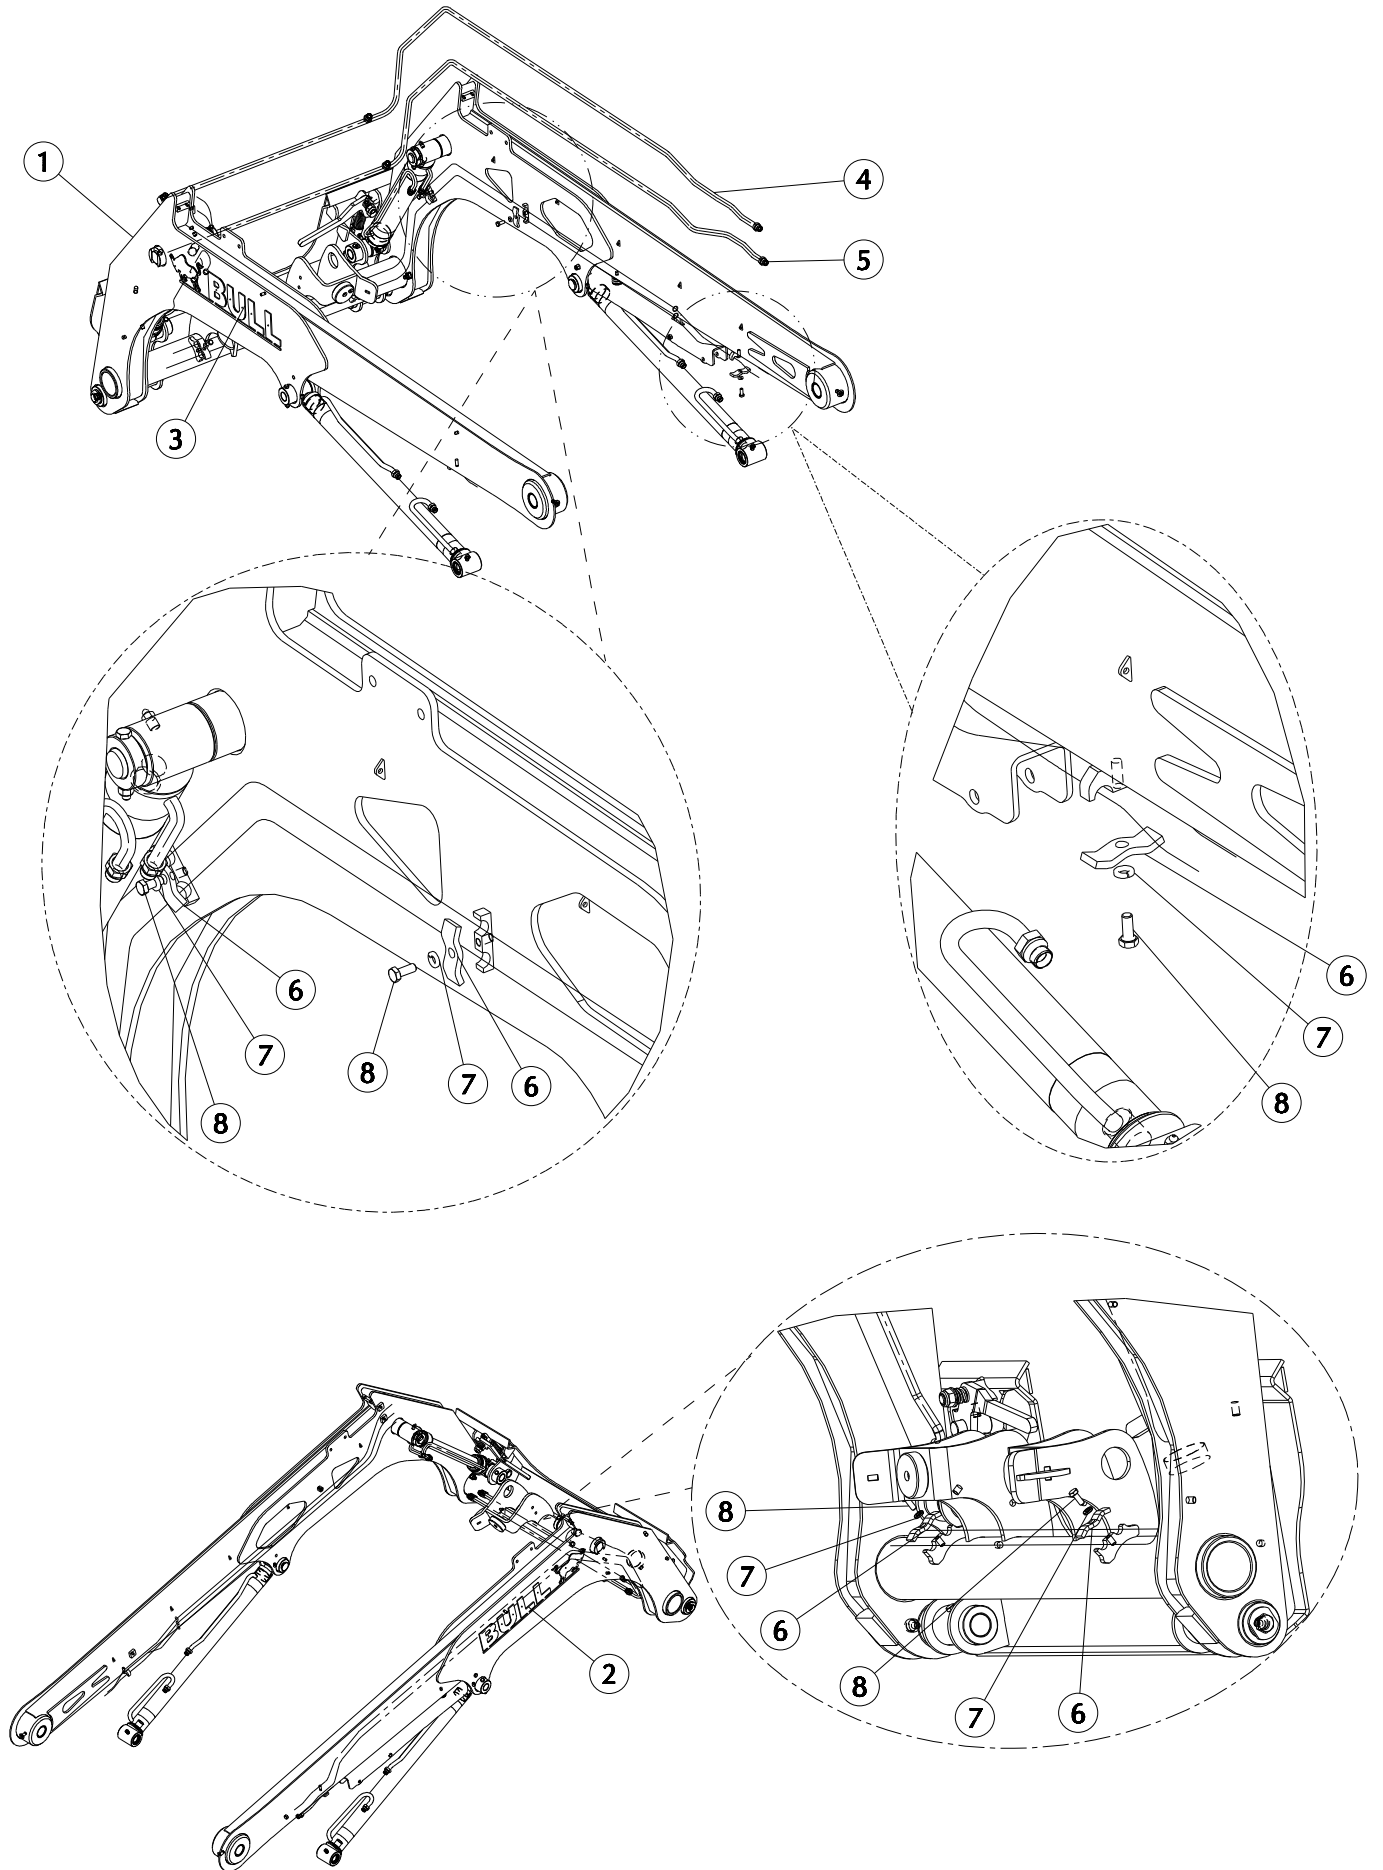

ITEM	PART NO.	REV NO.	DESCRIPTION	QTY	REMARKS
1	7022845	03	ARM ASSY WITH BQRSL	1	
2	7002233LC	00	BULL LOGO RH	1	
3	7002230LC	00	BULL LOGO LH	1	
4	7023443	01	PIPE LINE1 BUCKET CYL	1	
5	7023444	01	PIPE LINE2 BUCKET CYL	1	
6	7000147	02	CLAMP PIPE LINE WO TAP	5	
7	2000353	00	SPRING WASHER M8	5	
8	2000357	00	BOLT M8X25	5