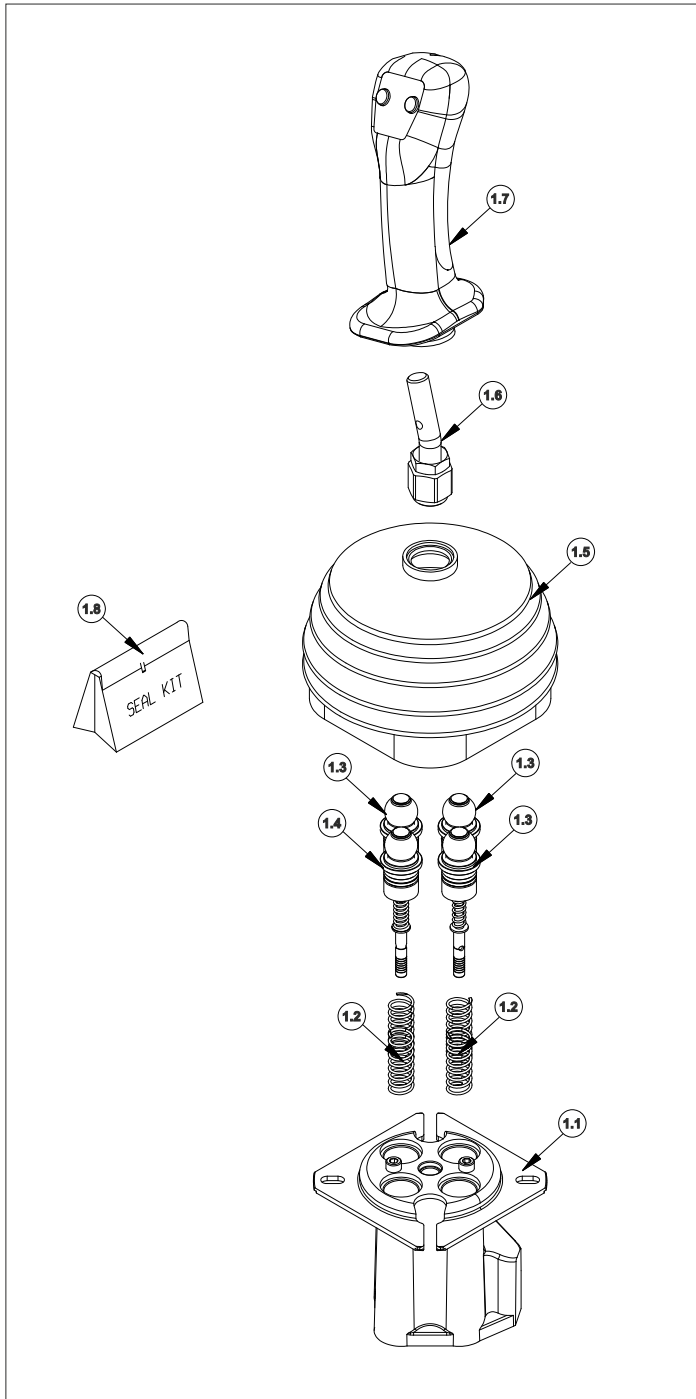

<b>ITEM</b>	<b>PART NO.</b>	<b>REV NO.</b>	<b>DESCRIPTION</b>	<b>QTY</b>	<b>REMARKS</b>
1	7025319	00	HAND ACC MOUNT PLATE FAB	1	
2	2008343	00	PIN HAND THROTTLE	1	
3	2008356	00	PLATE HAND THROTTLE	2	
4	2008291	00	WASHER BELLEVILLE	2	
5	2008292	00	FRICTION PAD	2	
6	2008357	01	PLATE THROTTLE BENT	1	
7	2000353	00	WASHER SPRING M8	3	
8	2000355	00	NUT NYLOCK M8	3	
9	2000119	00	BACKHOE JOCKEY KNOB	1	
10	2000759	00	BOLT M8X 45	2	
11	2008109	00	CABLE HAND ACCELERATOR	1	
12	2000343	00	BOLT DOME HEAD M6X15	4	

---

<b>ITEM</b>	<b>PART NO.</b>	<b>REV NO.</b>	<b>DESCRIPTION</b>	<b>QTY</b>	<b>REMARKS</b>
1	2011689	00	PLT BATTERY CUTOFF SWITCH	1	
2	2010803	00	BATTERY CUT OFF SWITCH	1	
3	2000355	00	NUT NYLOCK M8	2	
4	2000361	00	BOLT M3X25	2	

<b>ITEM</b>	<b>PART NO.</b>	<b>REV NO.</b>	<b>DESCRIPTION</b>	<b>QTY</b>	<b>REMARKS</b>
1	2007297	00	JOYSTICK TRACTION	1	
2	2000036	00	WASHER BONDED SEAL	6	
3	2000038	03	HYDRAULIC TUBE CONNECTOR	6	
1.1	2009699	05	JOYSTICK BODY WITH REVERSE ROTATION	1	
1.2	2009623	00	AVSEAL 8mm PLUG	4	
1.3	2009700	00	AVSEAL 6mm PLUG	4	
1.4	2009701	00	SHUT OFF VALVE G 1B8	4	
1.5	2009702	00	PLUG WITH O RING G 1B8	4	
1.6	2009703	00	JOYSTICK DIRECTIONAL CONTROL	4	
1.7	2009704	01	JOYSTICK PLATE	1	
1.8	2009705	00	SOCKET CSK HEAD SCREW M6X16	4	
1.9	2009706	00	GRANO STEI M10X40	1	
1.10	2009707	00	WASHER	8	
1.11	2009708	01	PLATE	1	
1.12	2009709	00	BLIND RIVET DIA 6	4	
1.13	2009710	06	PLATE	1	
1.14	2009711	00	NUT M20	1	
1.15	2009712	00	NUT M10	1	
1.16	2009713	00	JOYSTICK HANDLE	1	
1.17	2009714	00	PWG PLATE	1	
1.18	2009715	00	BLIND RIVET DIA 2	2	
1.19	2009716	00	SQUARE BELLOS 100X100	1	
1.20	2009717	00	CARDEN JOINT Gs23 12	1	